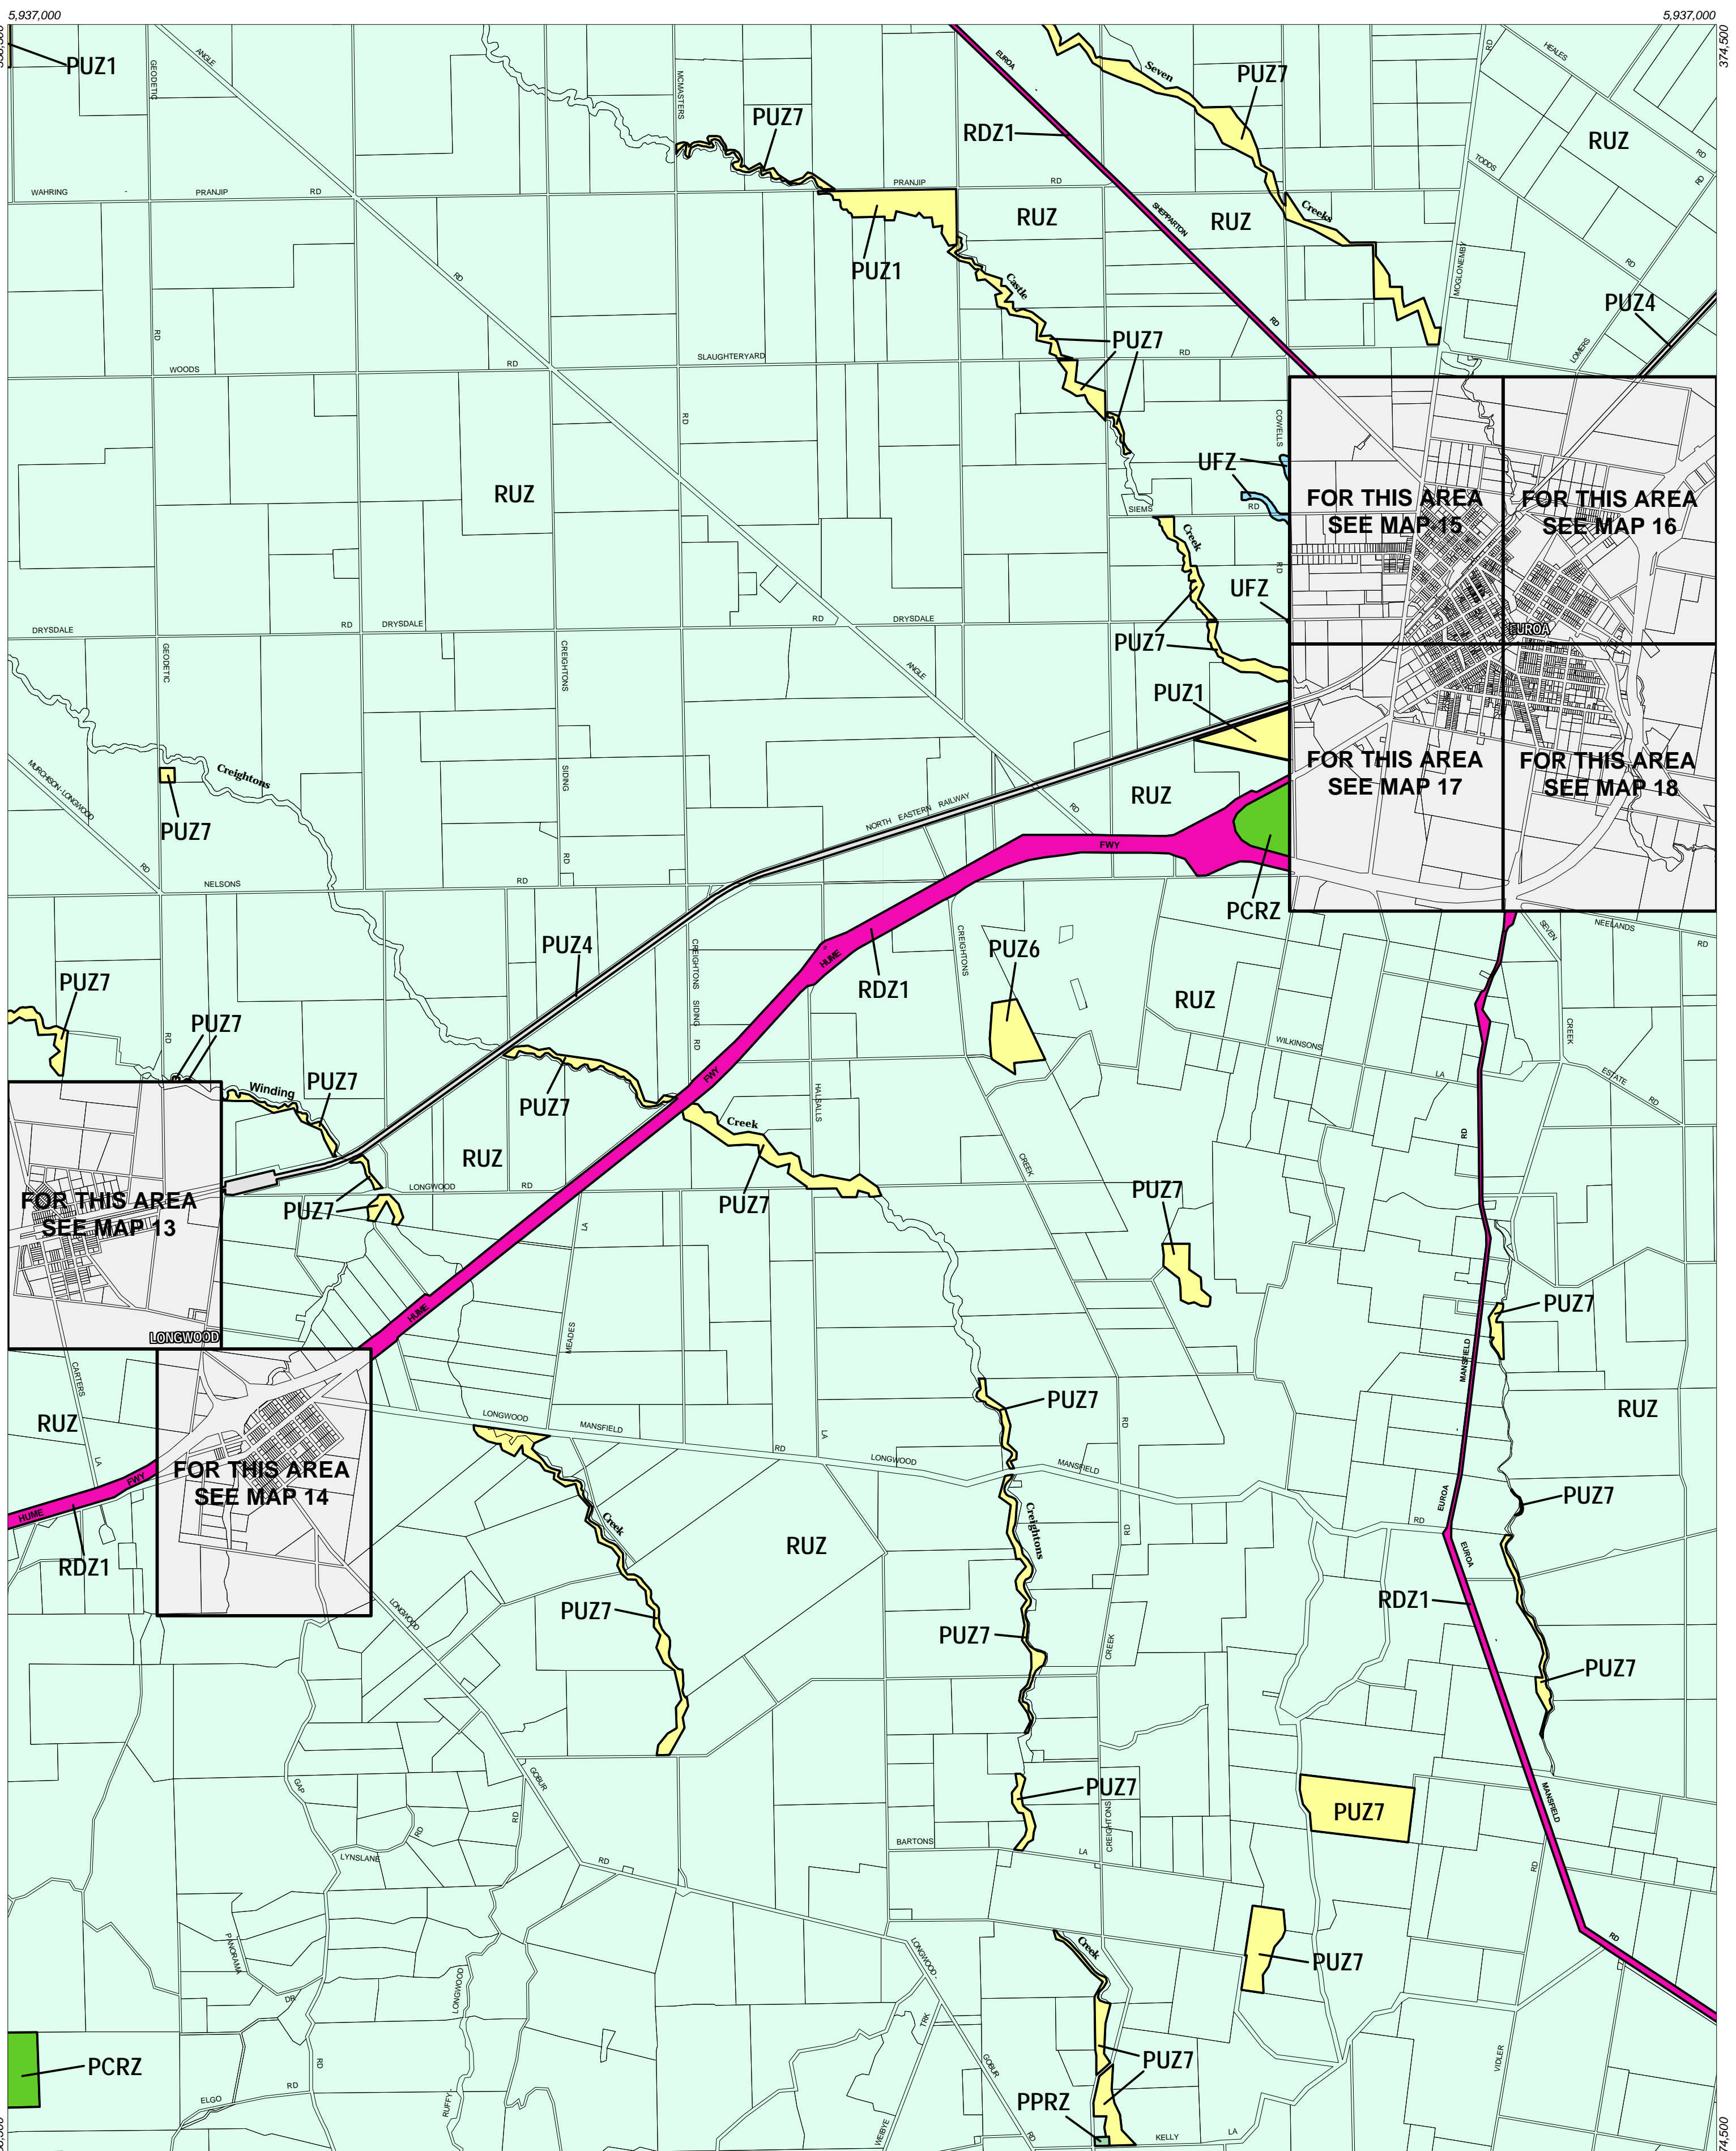

STRATHBOGIE PLANNING SCHEME - LOCAL PROVISION

Public Land		Rural	
	Public Conservation And Resource Zone		Rural Zone
	Public Park And Recreation Zone		Special Purpose
	Public Use Zone Local Government		Urban Floodway Zone
	Public Use Zone Other Public Use		
	Public Use Zone Service And Utility		
	Public Use Zone Transport		
	Road Zone Category 1		
	Road Zone Category 2		

AUSTRALIAN MAP GRID ZONE 55

Printed: 19/6/2003