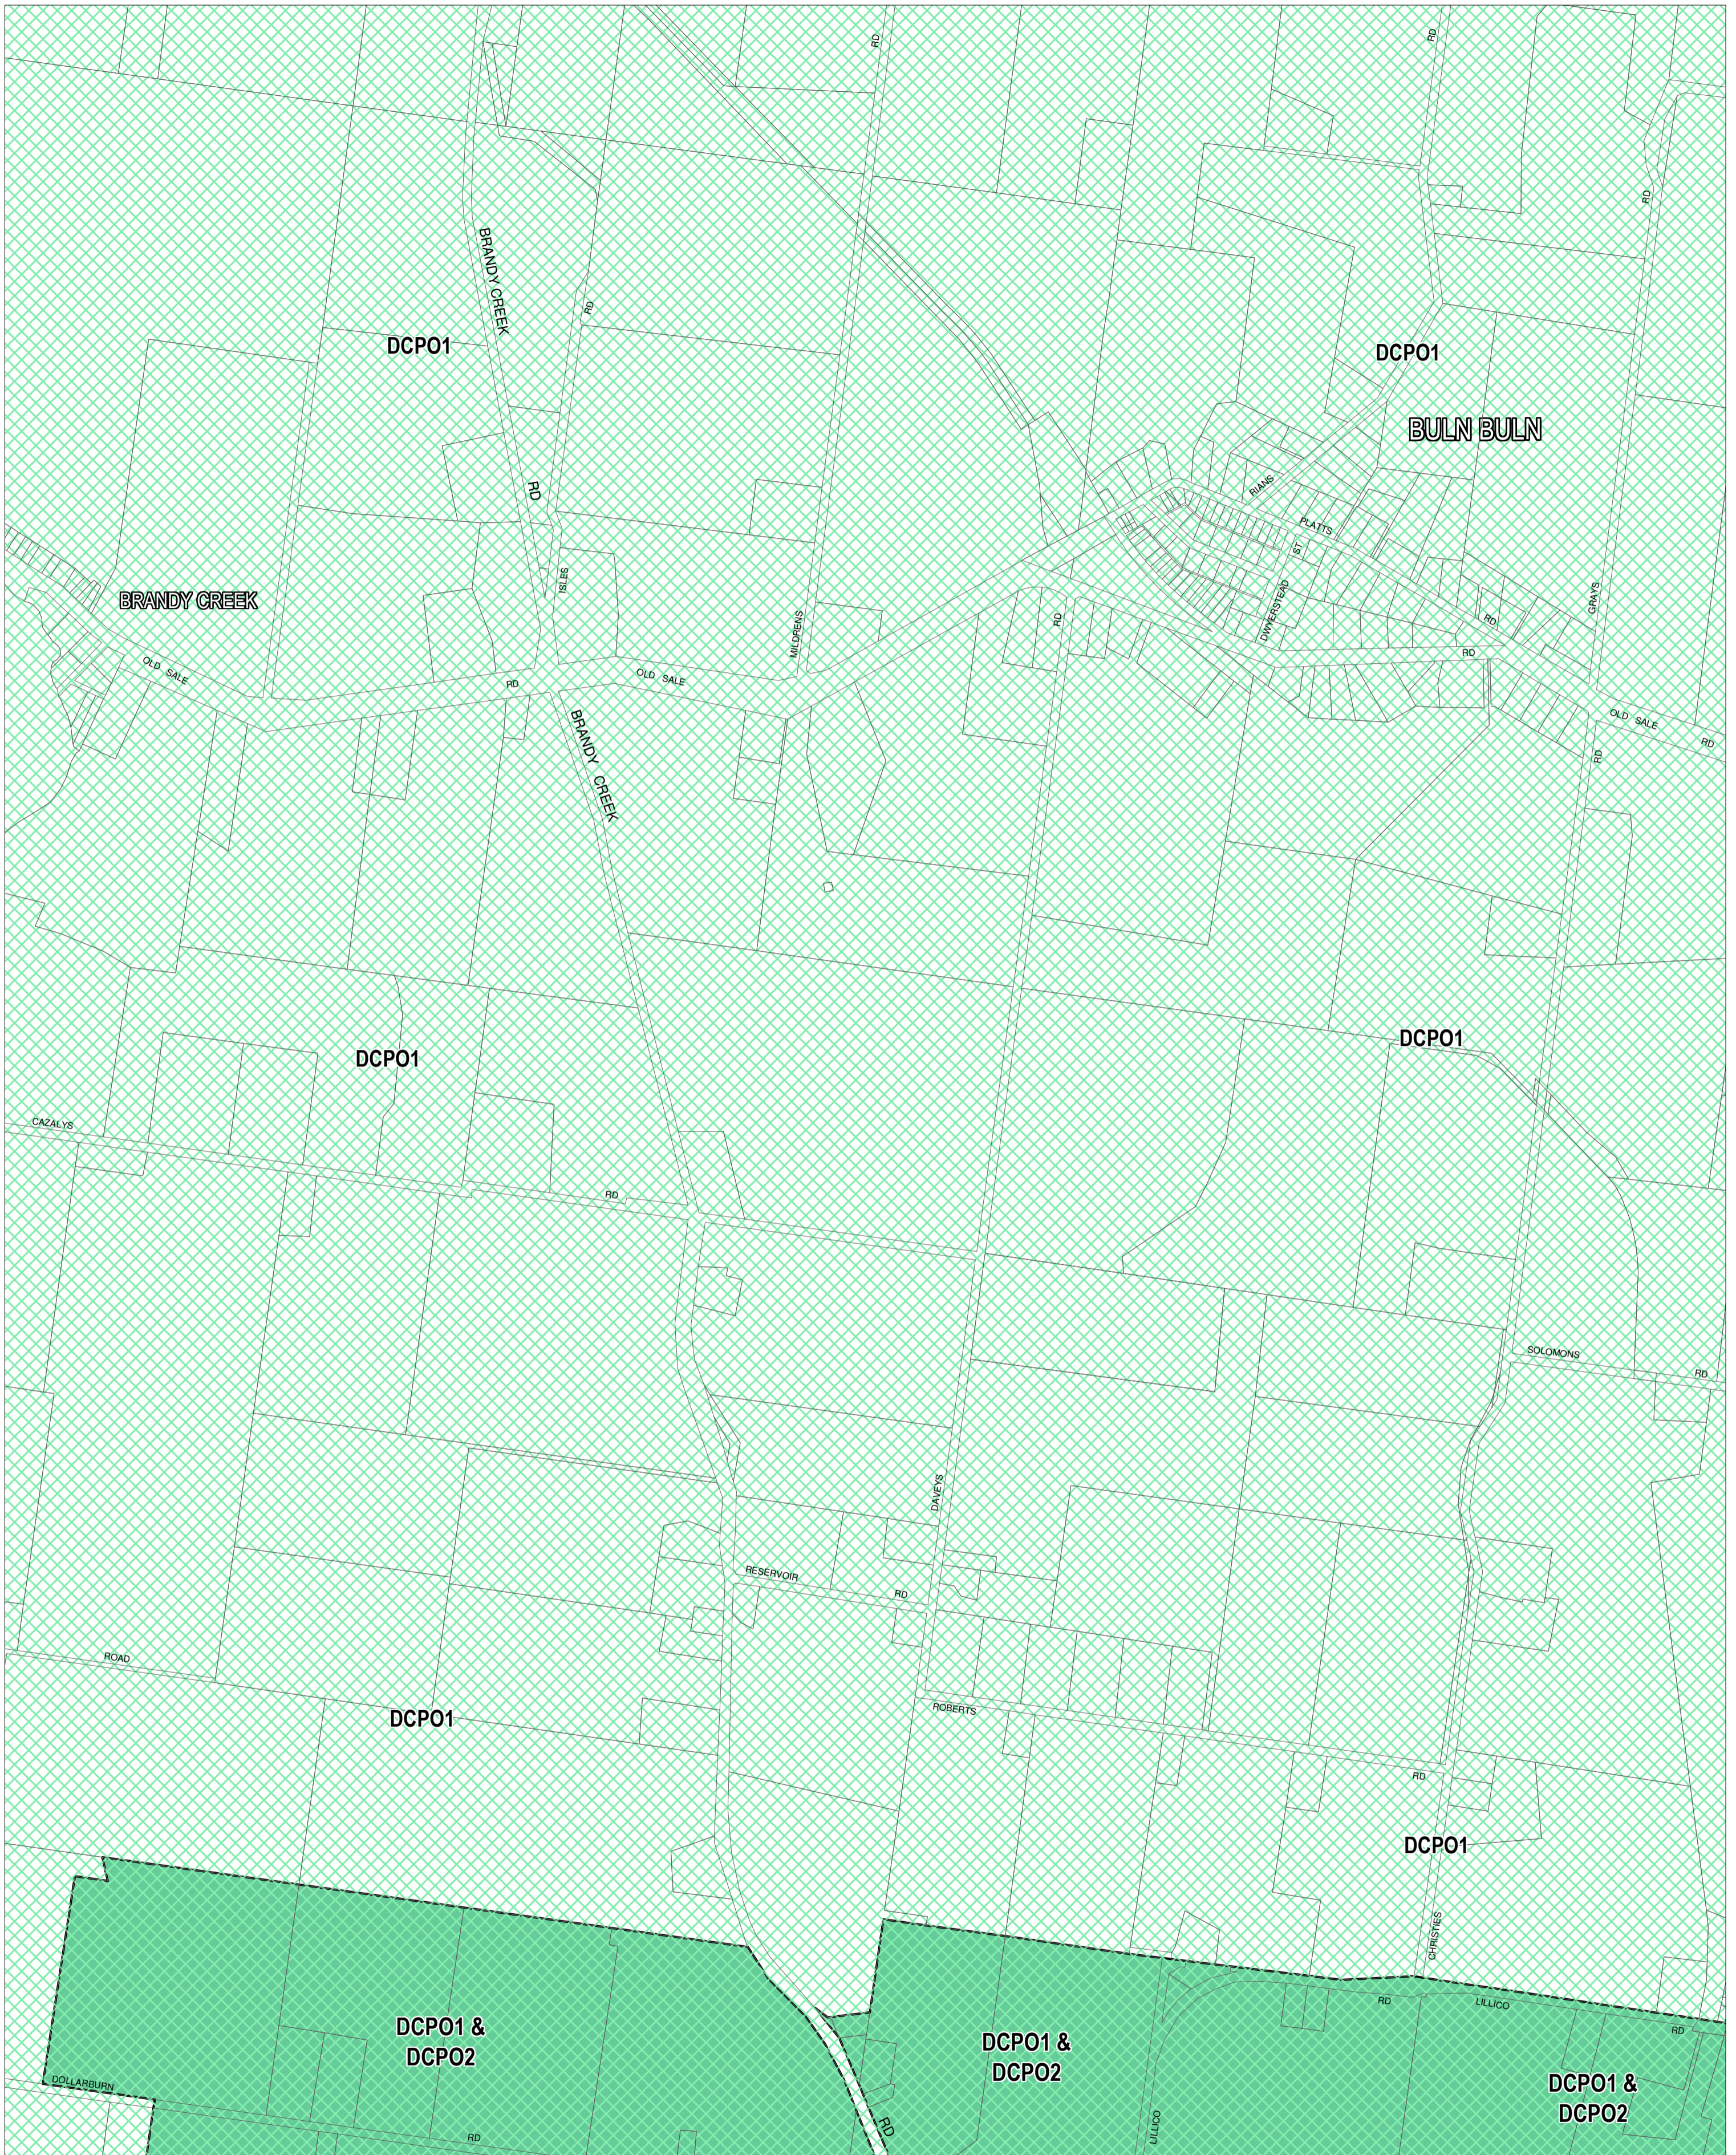

BAW BAW PLANNING SCHEME - LOCAL PROVISION

Overlays

- Development Contributions Plan Overlay - Schedule 1
- Development Contributions Plan Overlay - Schedule 2

AUSTRALIAN MAP GRID ZONE 55

INDEX TO ADJOINING METRIC SERIES MAP

Printed: 17/7/2015

AMENDMENT C112