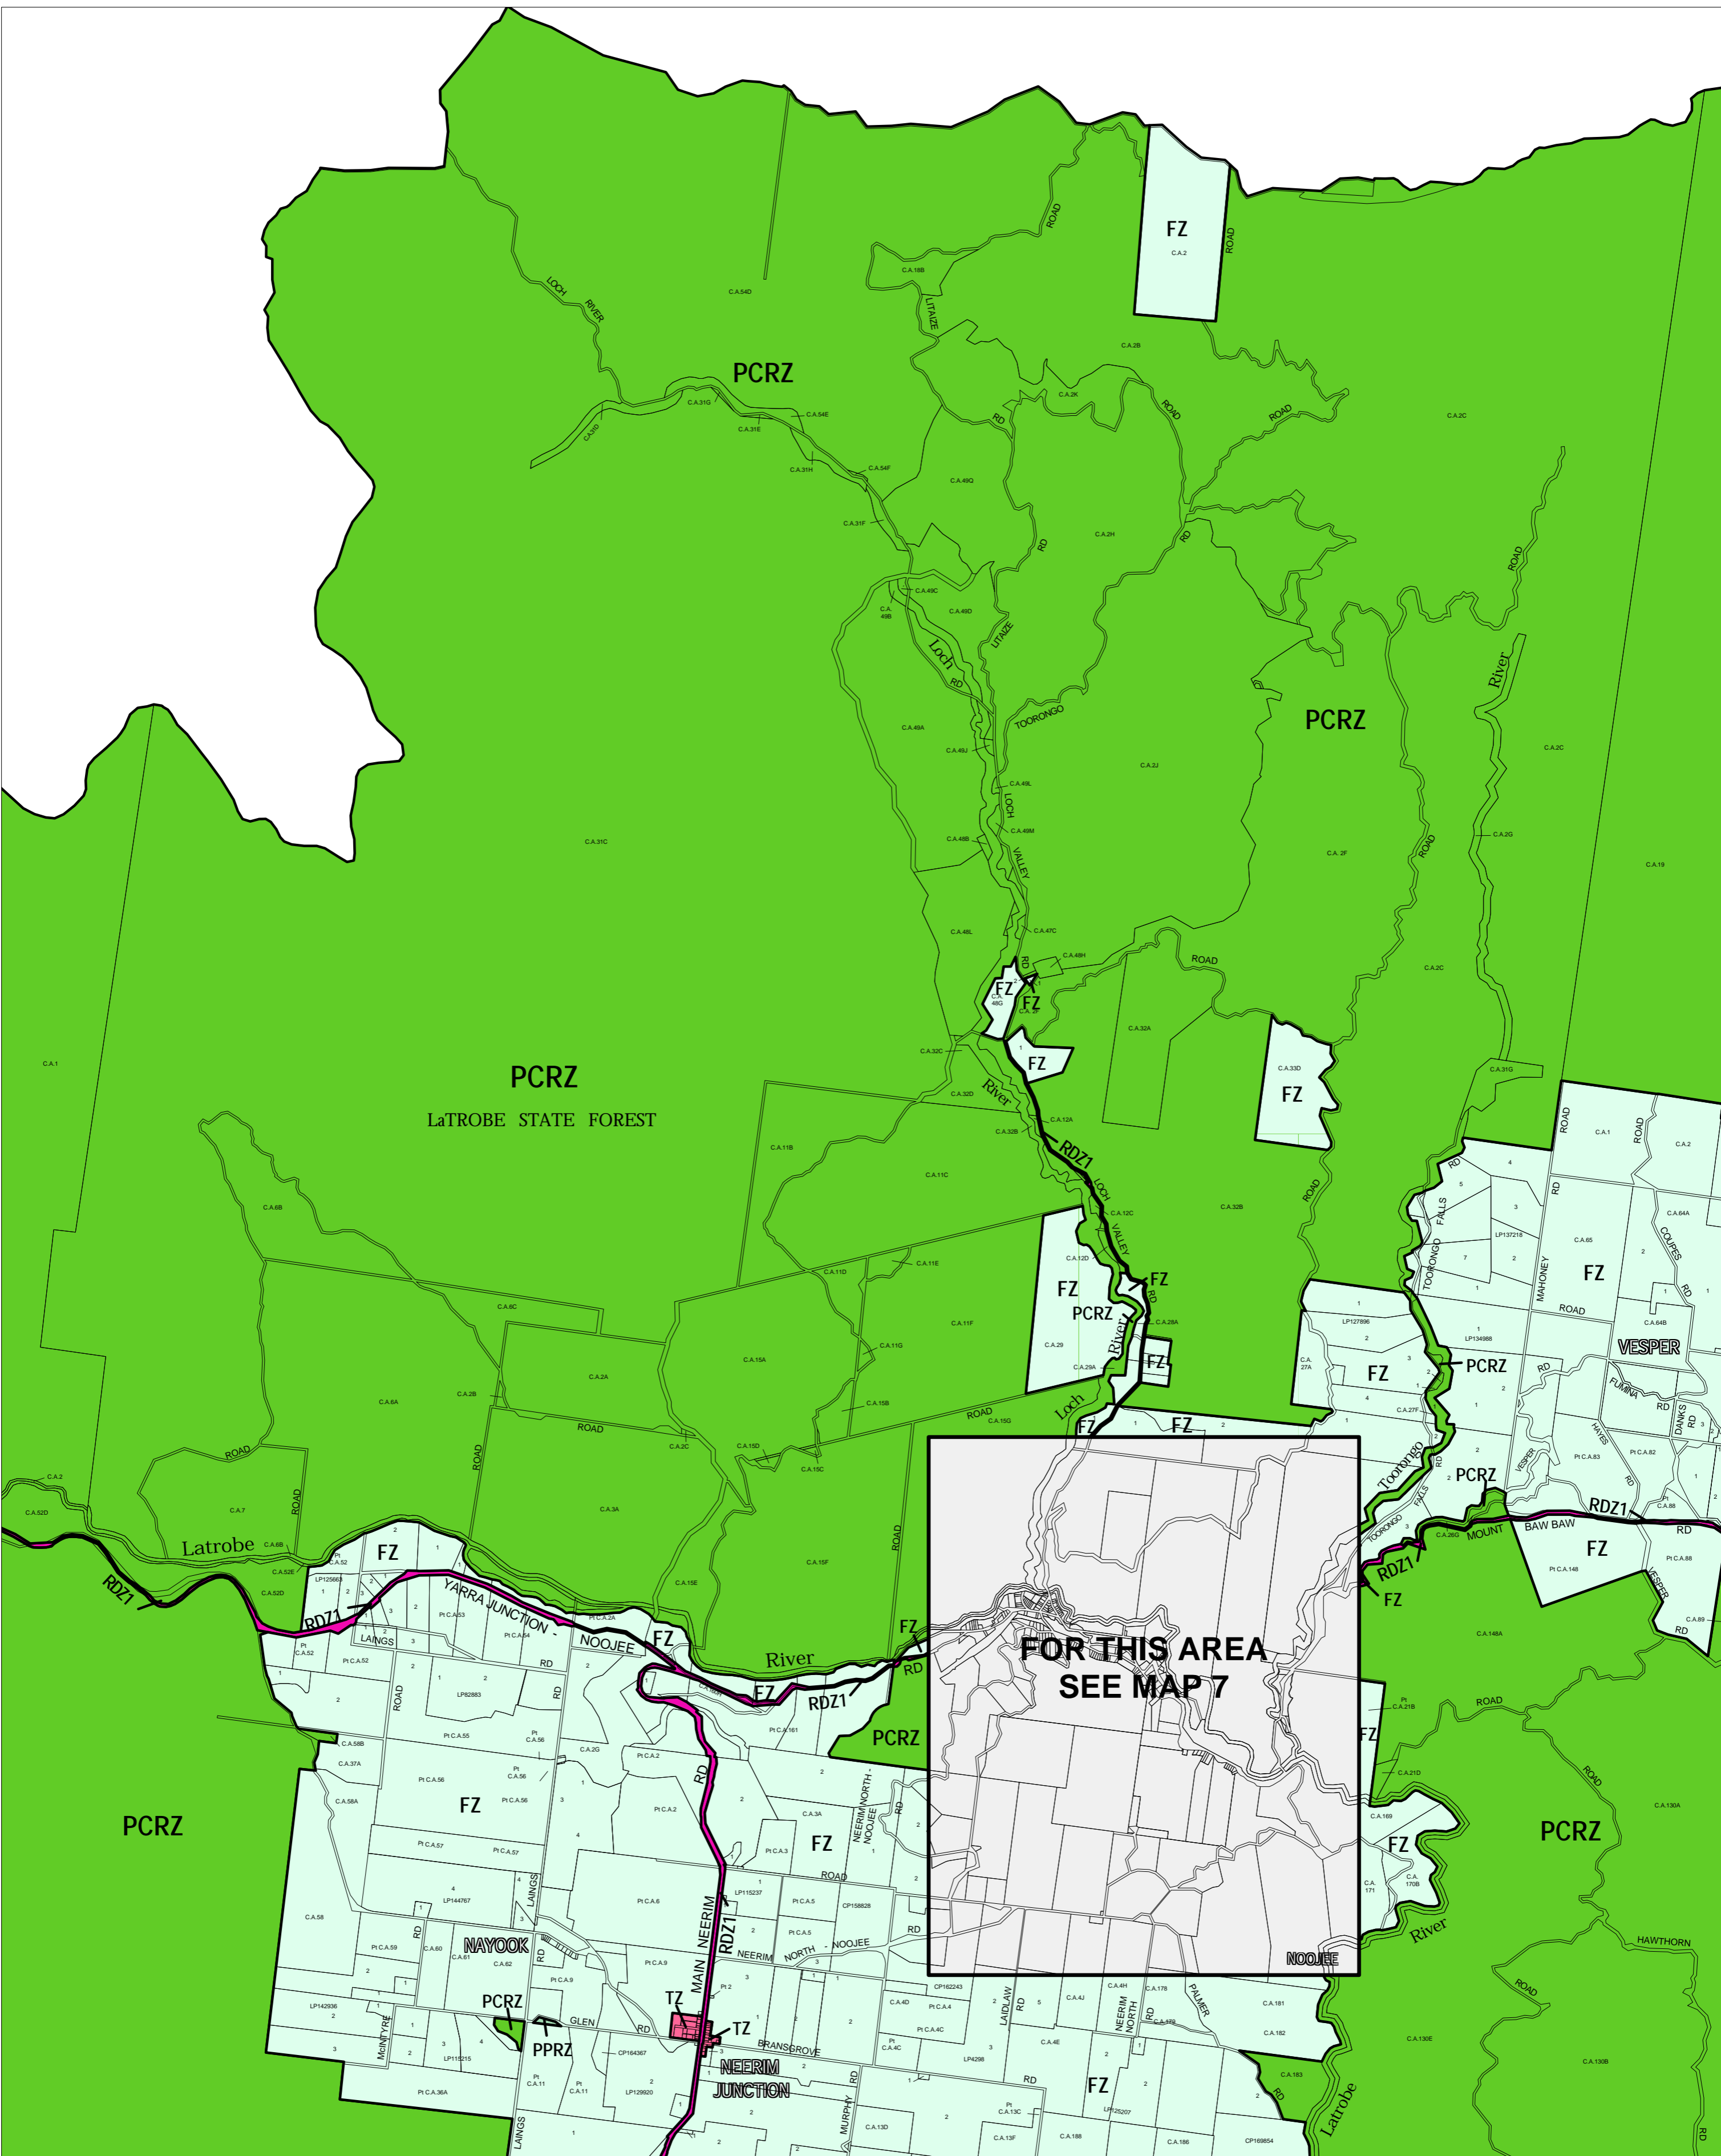

BAW BAW PLANNING SCHEME - LOCAL PROVISION

1. **Public Land**
2. PCRZ Public Conservation And Resource Zone
   - PPRZ Public Park And Recreation Zone
   - RDZ1 Road Zone Category 1
3. **Residential**
4. TZ Township Zone
5. **Rural**
6. FZ Farming Zone

Amendment C35
Printed: 8/3/2006

INDEX TO ADJOINING METRIC SERIES MAP