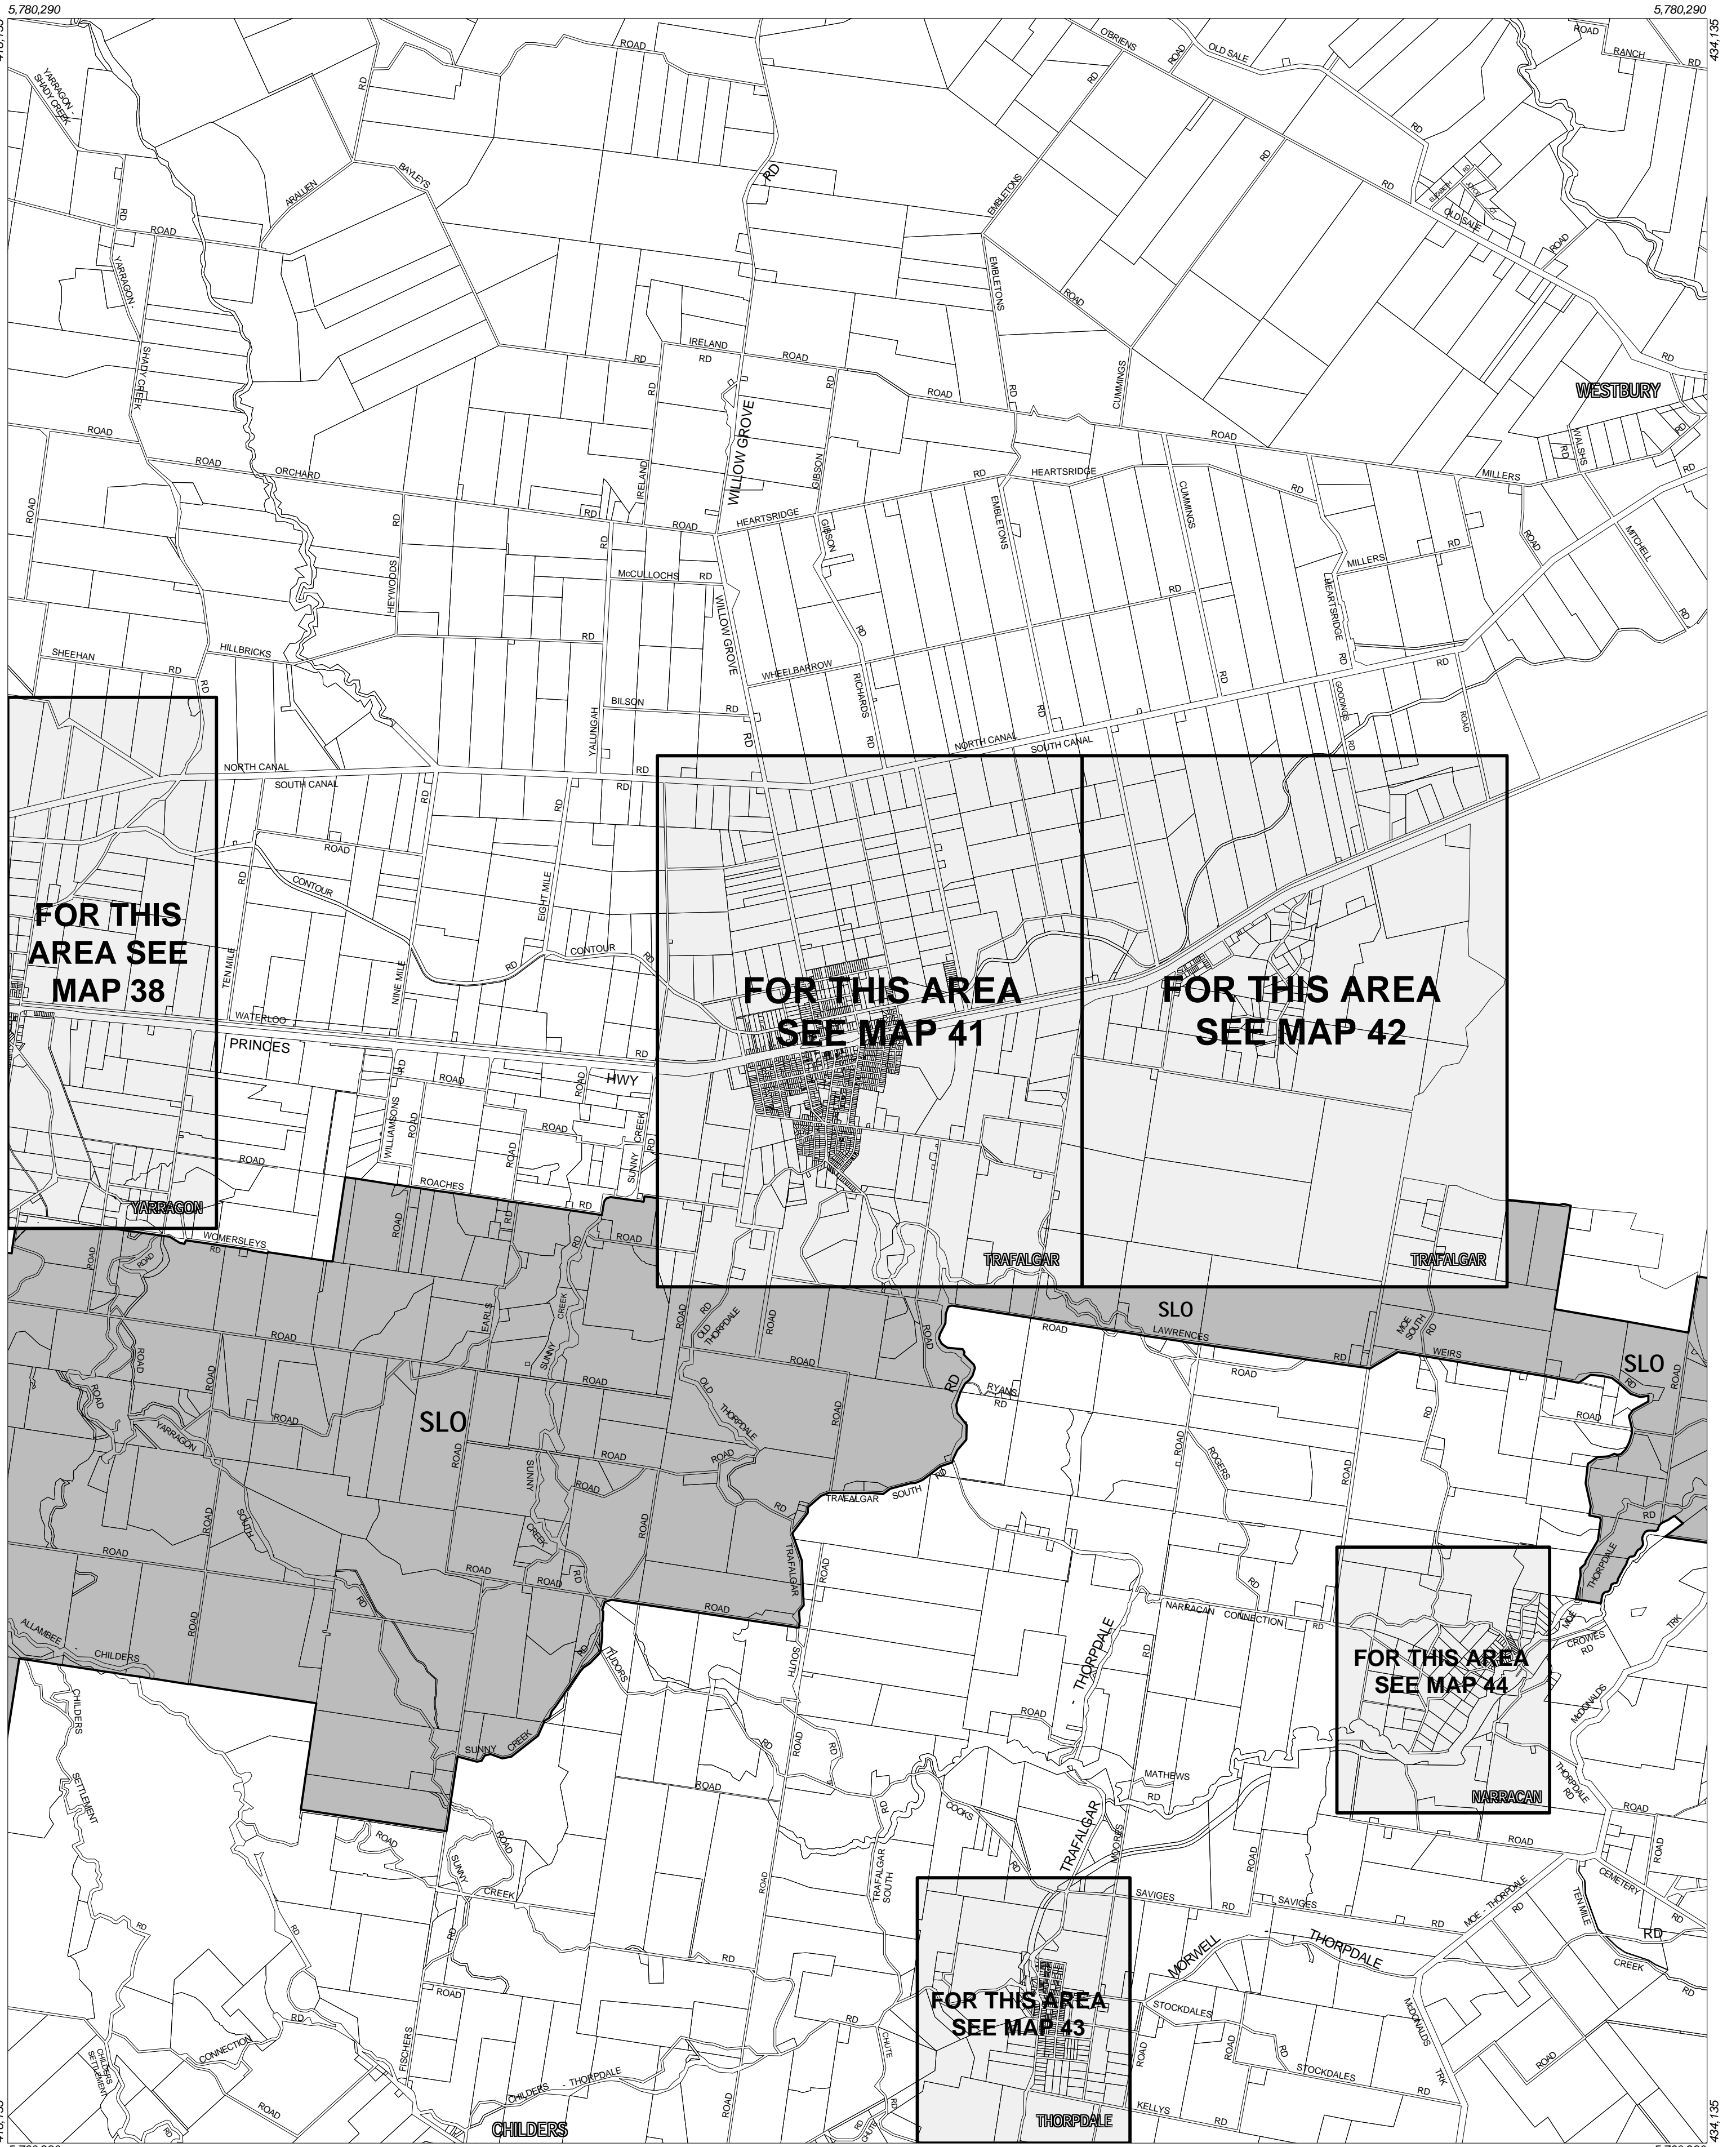

BAW BAW PLANNING SCHEME - LOCAL PROVISION

This publication is copyright. No part may be reproduced by any process except in accordance with the provisions of the Copyright Act. © State of Victoria.

Overlays

- SLO1 Significant Landscape Overlay - Schedule 1

Amendment C17
Printed: 5/22/2003