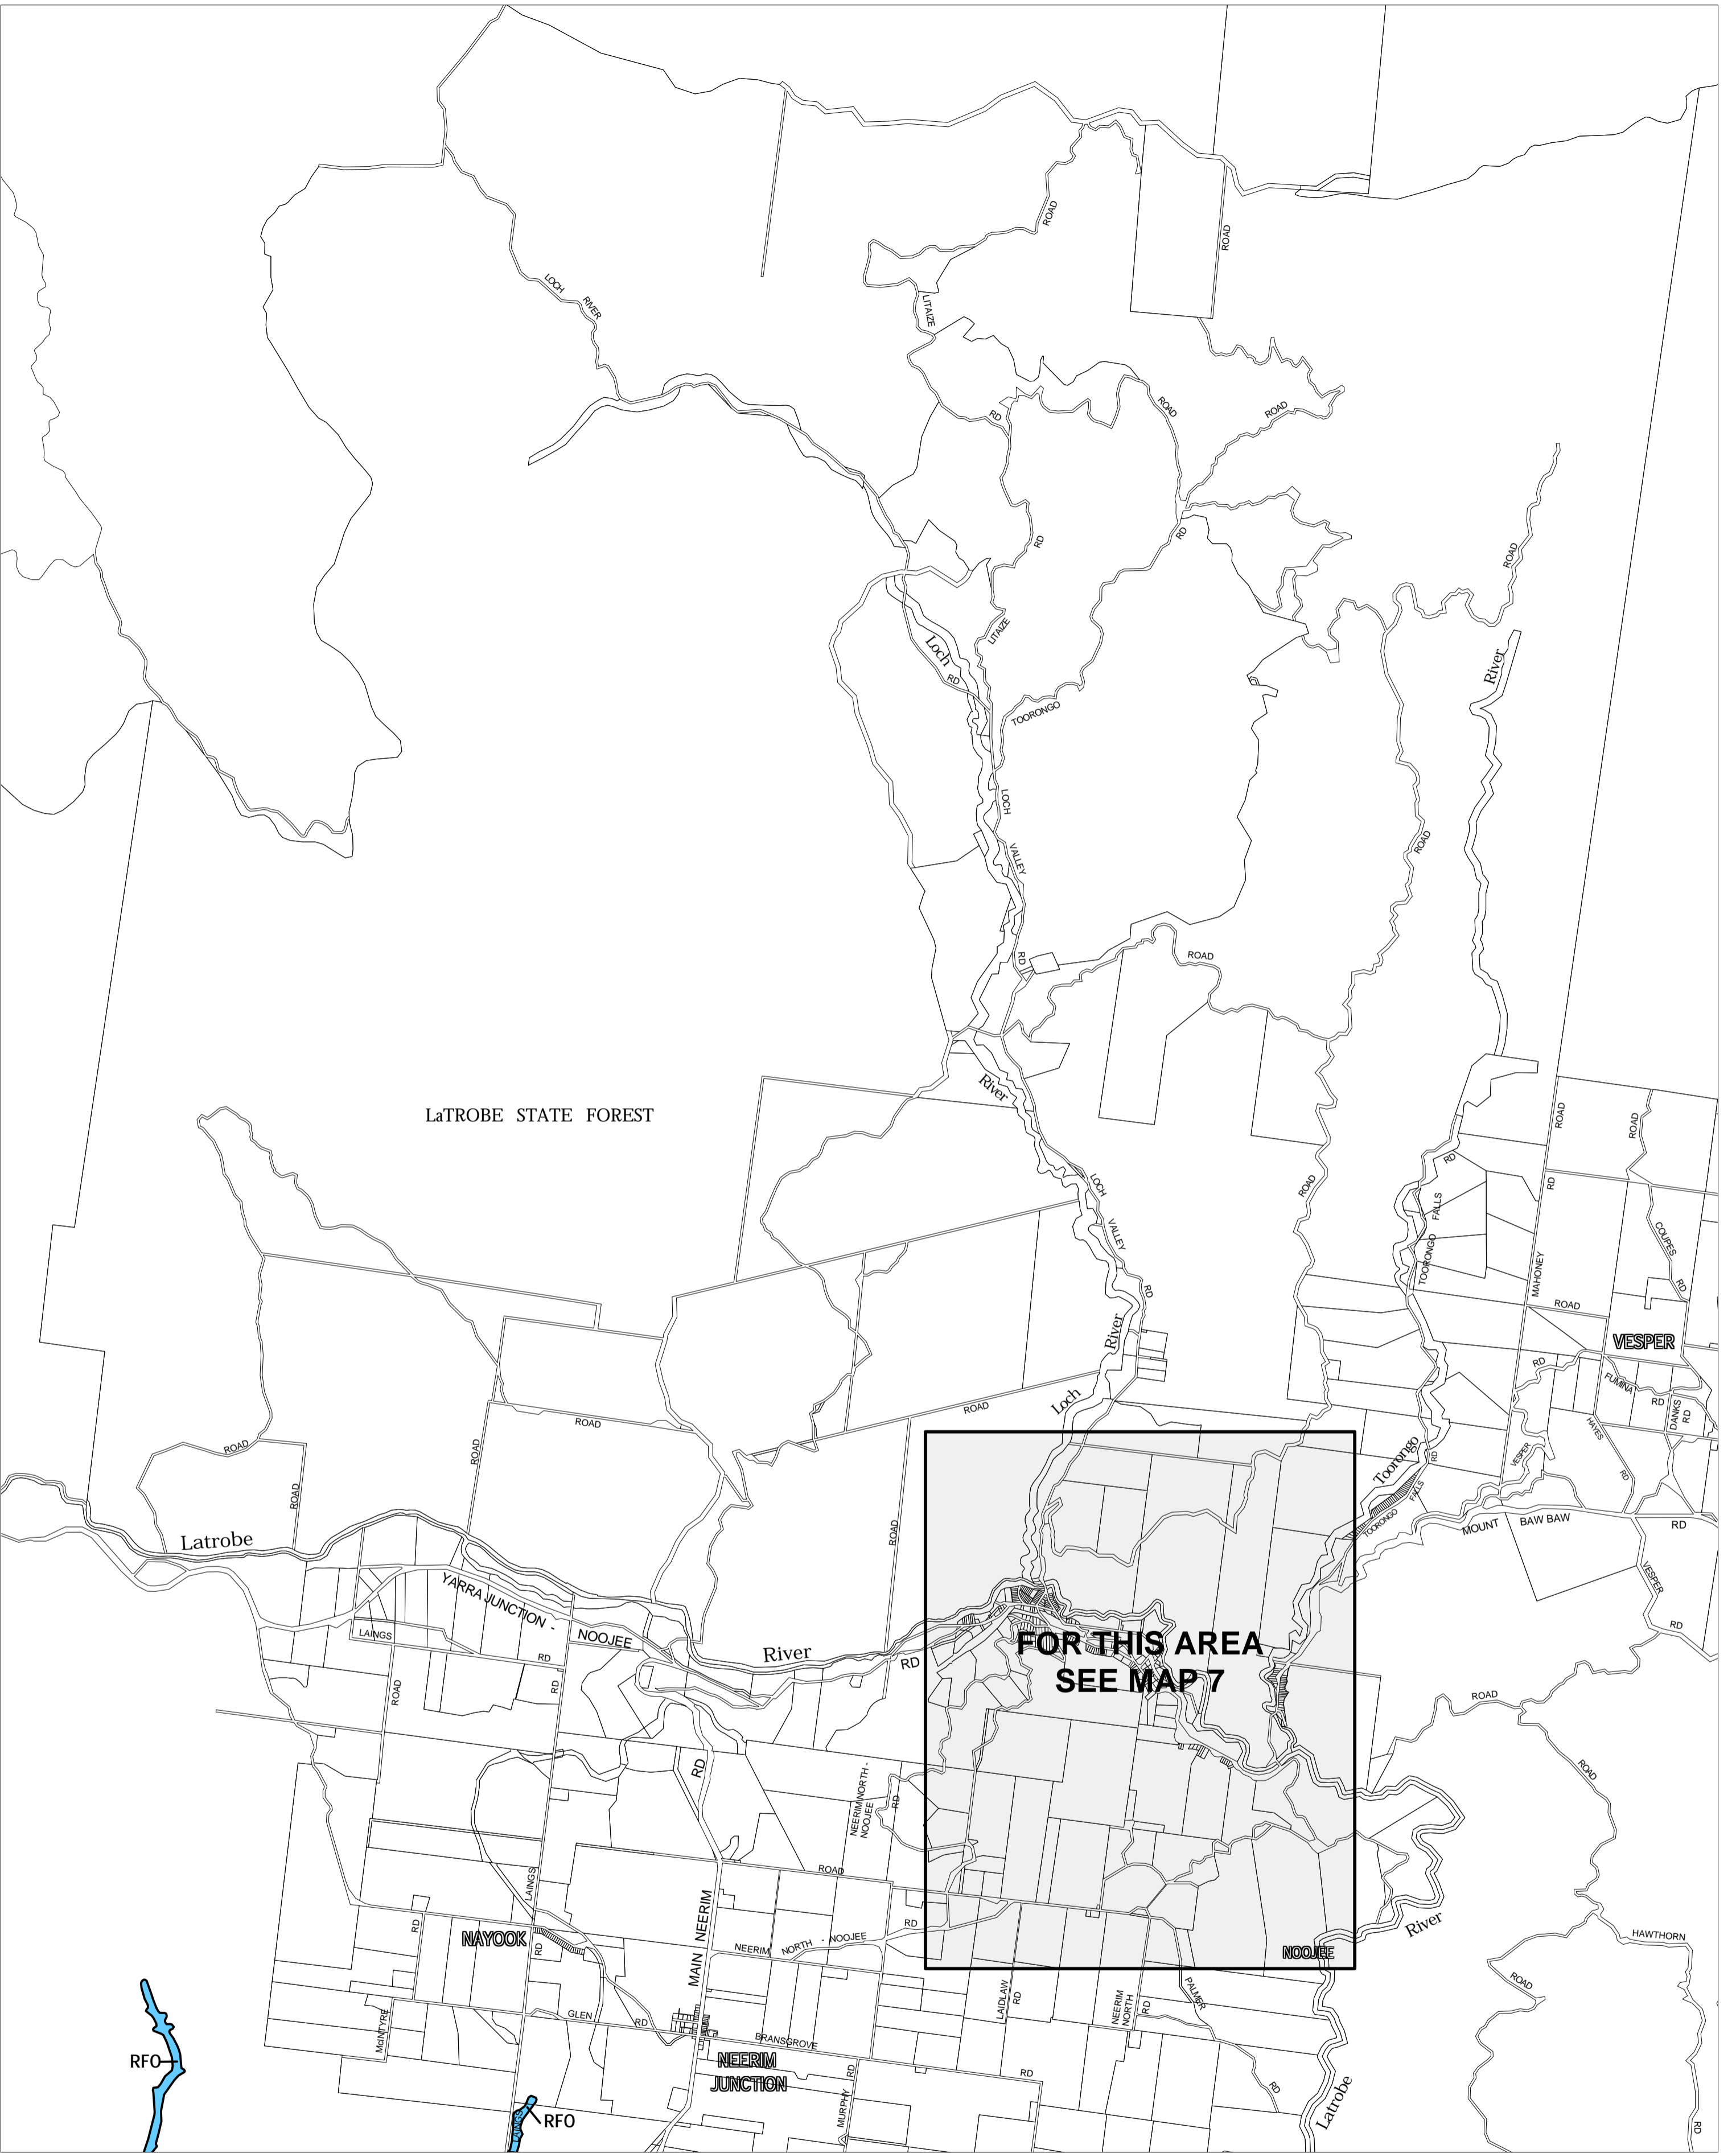

BAW BAW PLANNING SCHEME - LOCAL PROVISION

Overlays

- RFO Rural Floodway Overlay

INDEX TO ADJOINING METRIC SERIES MAP

Printed: 2017/2007

AMENDMENT C17