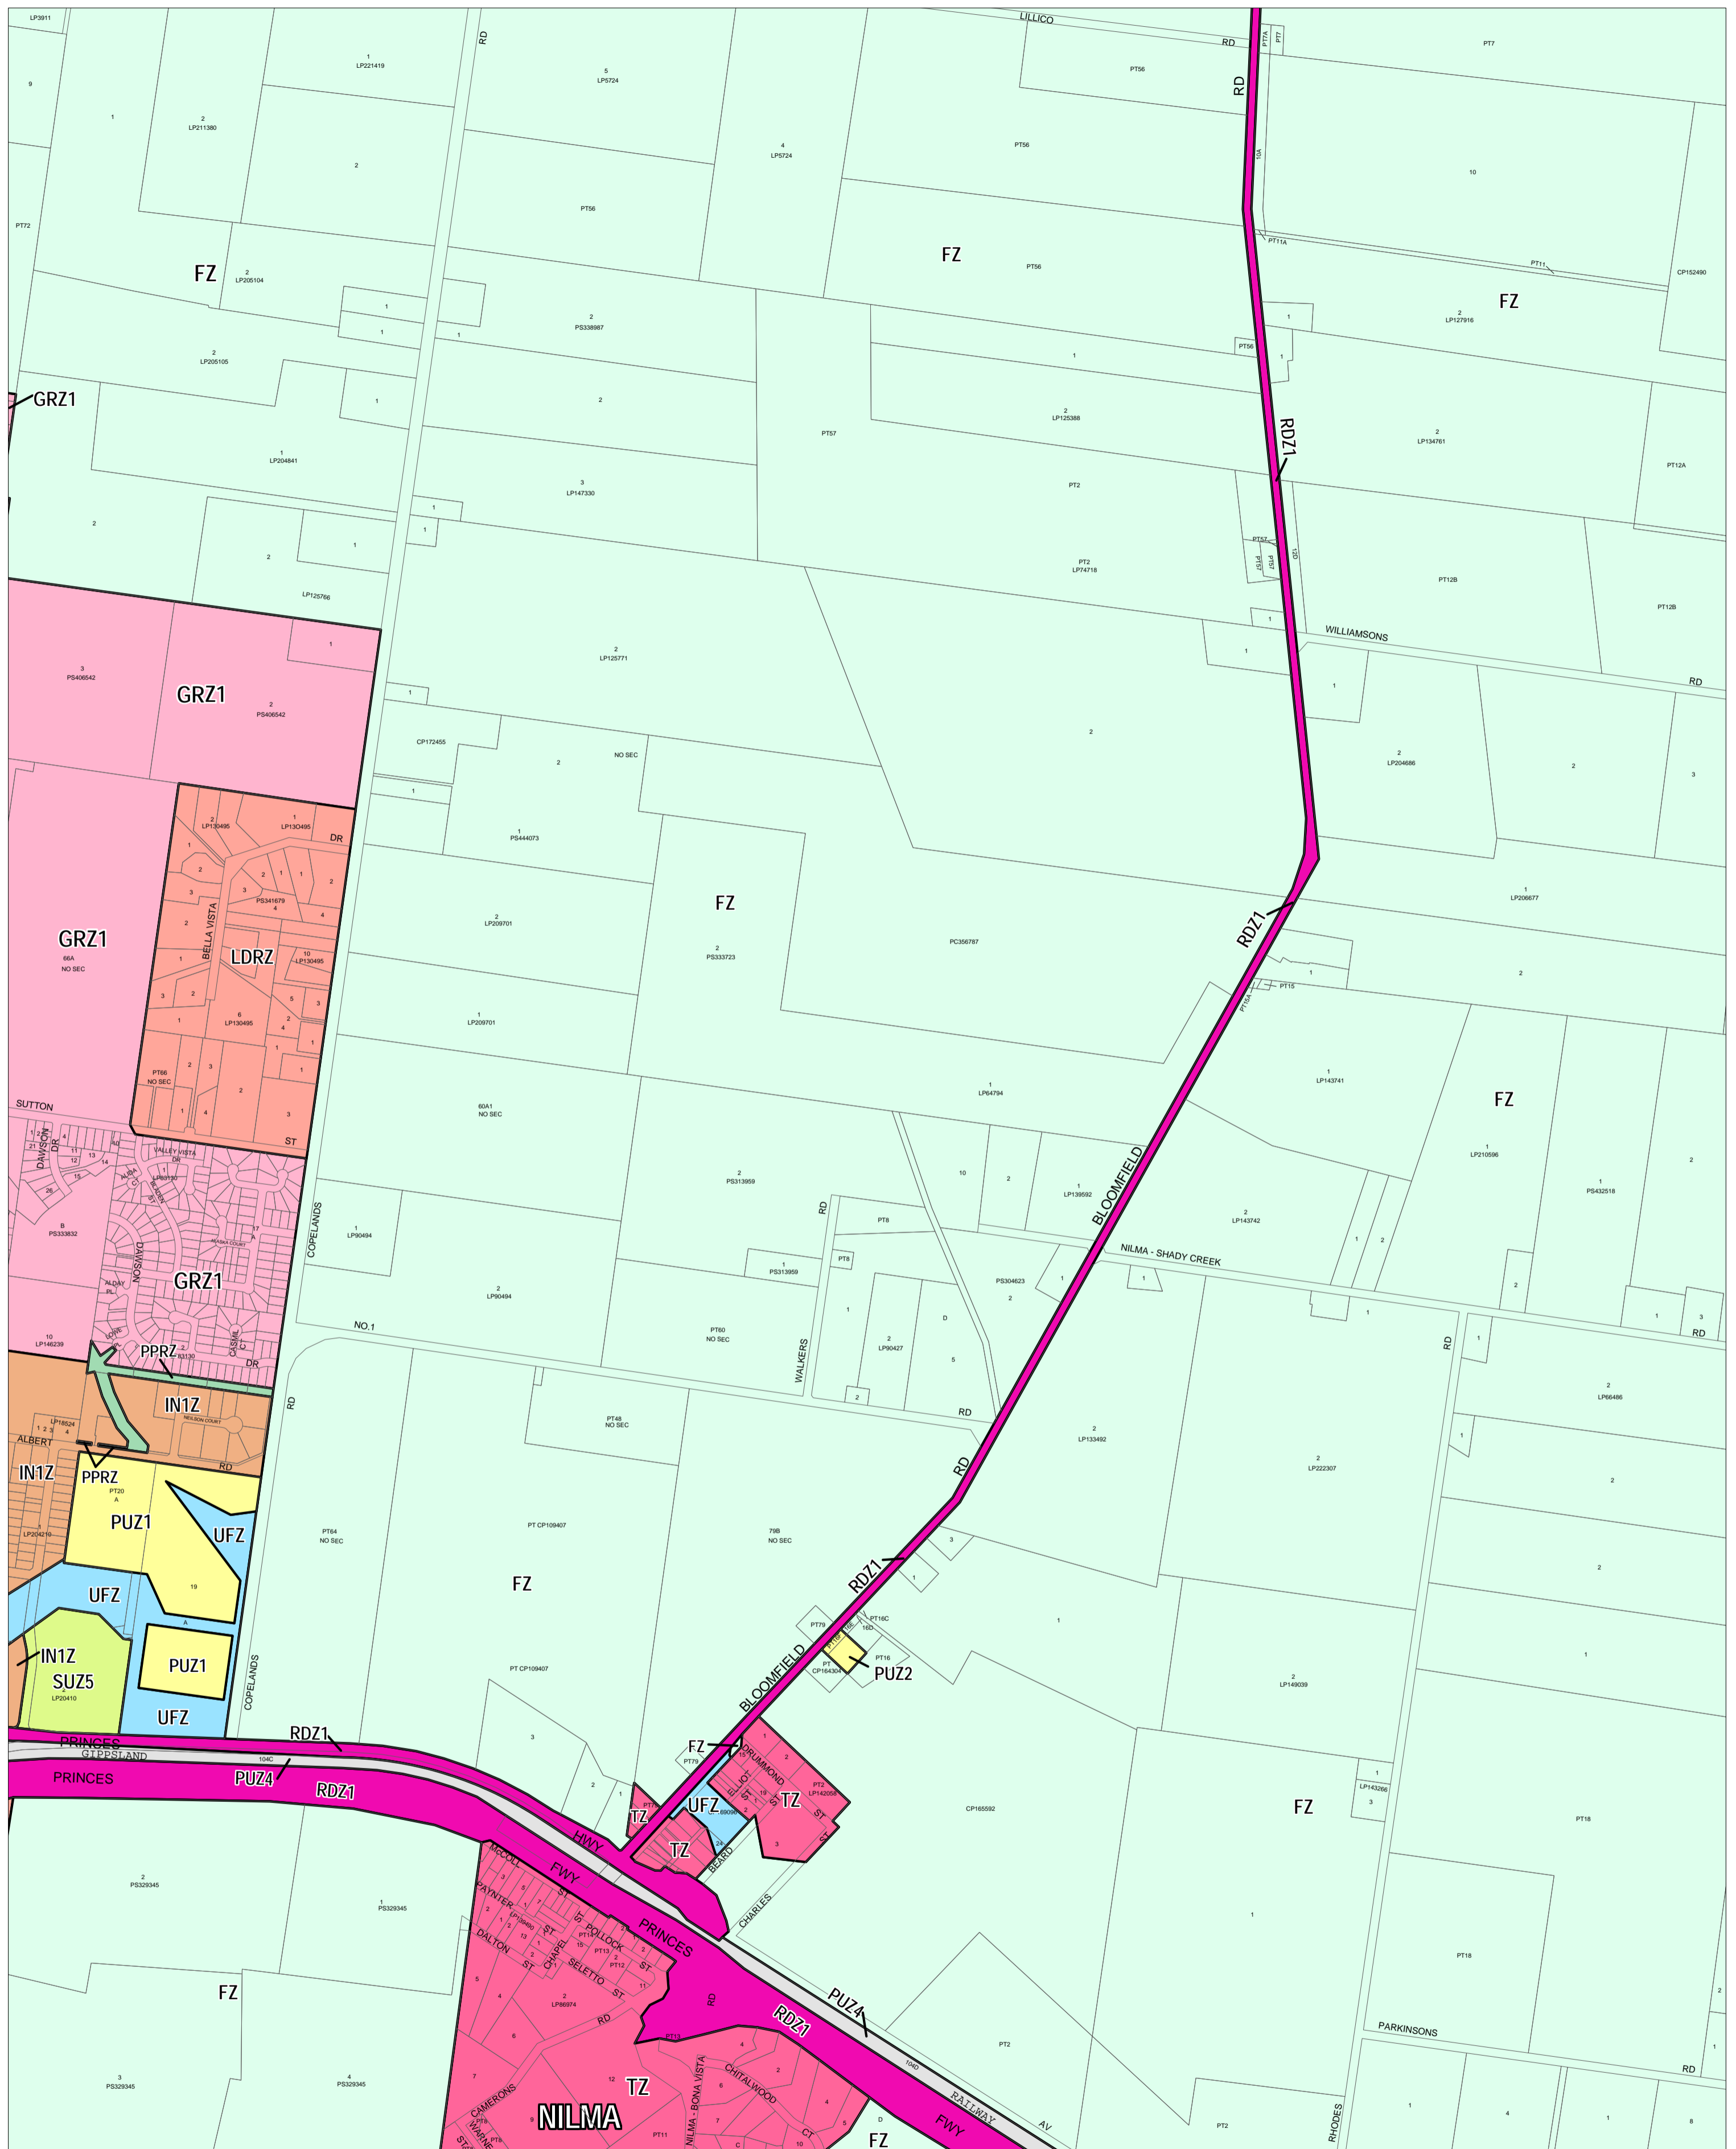

BAW BAW PLANNING SCHEME - LOCAL PROVISION