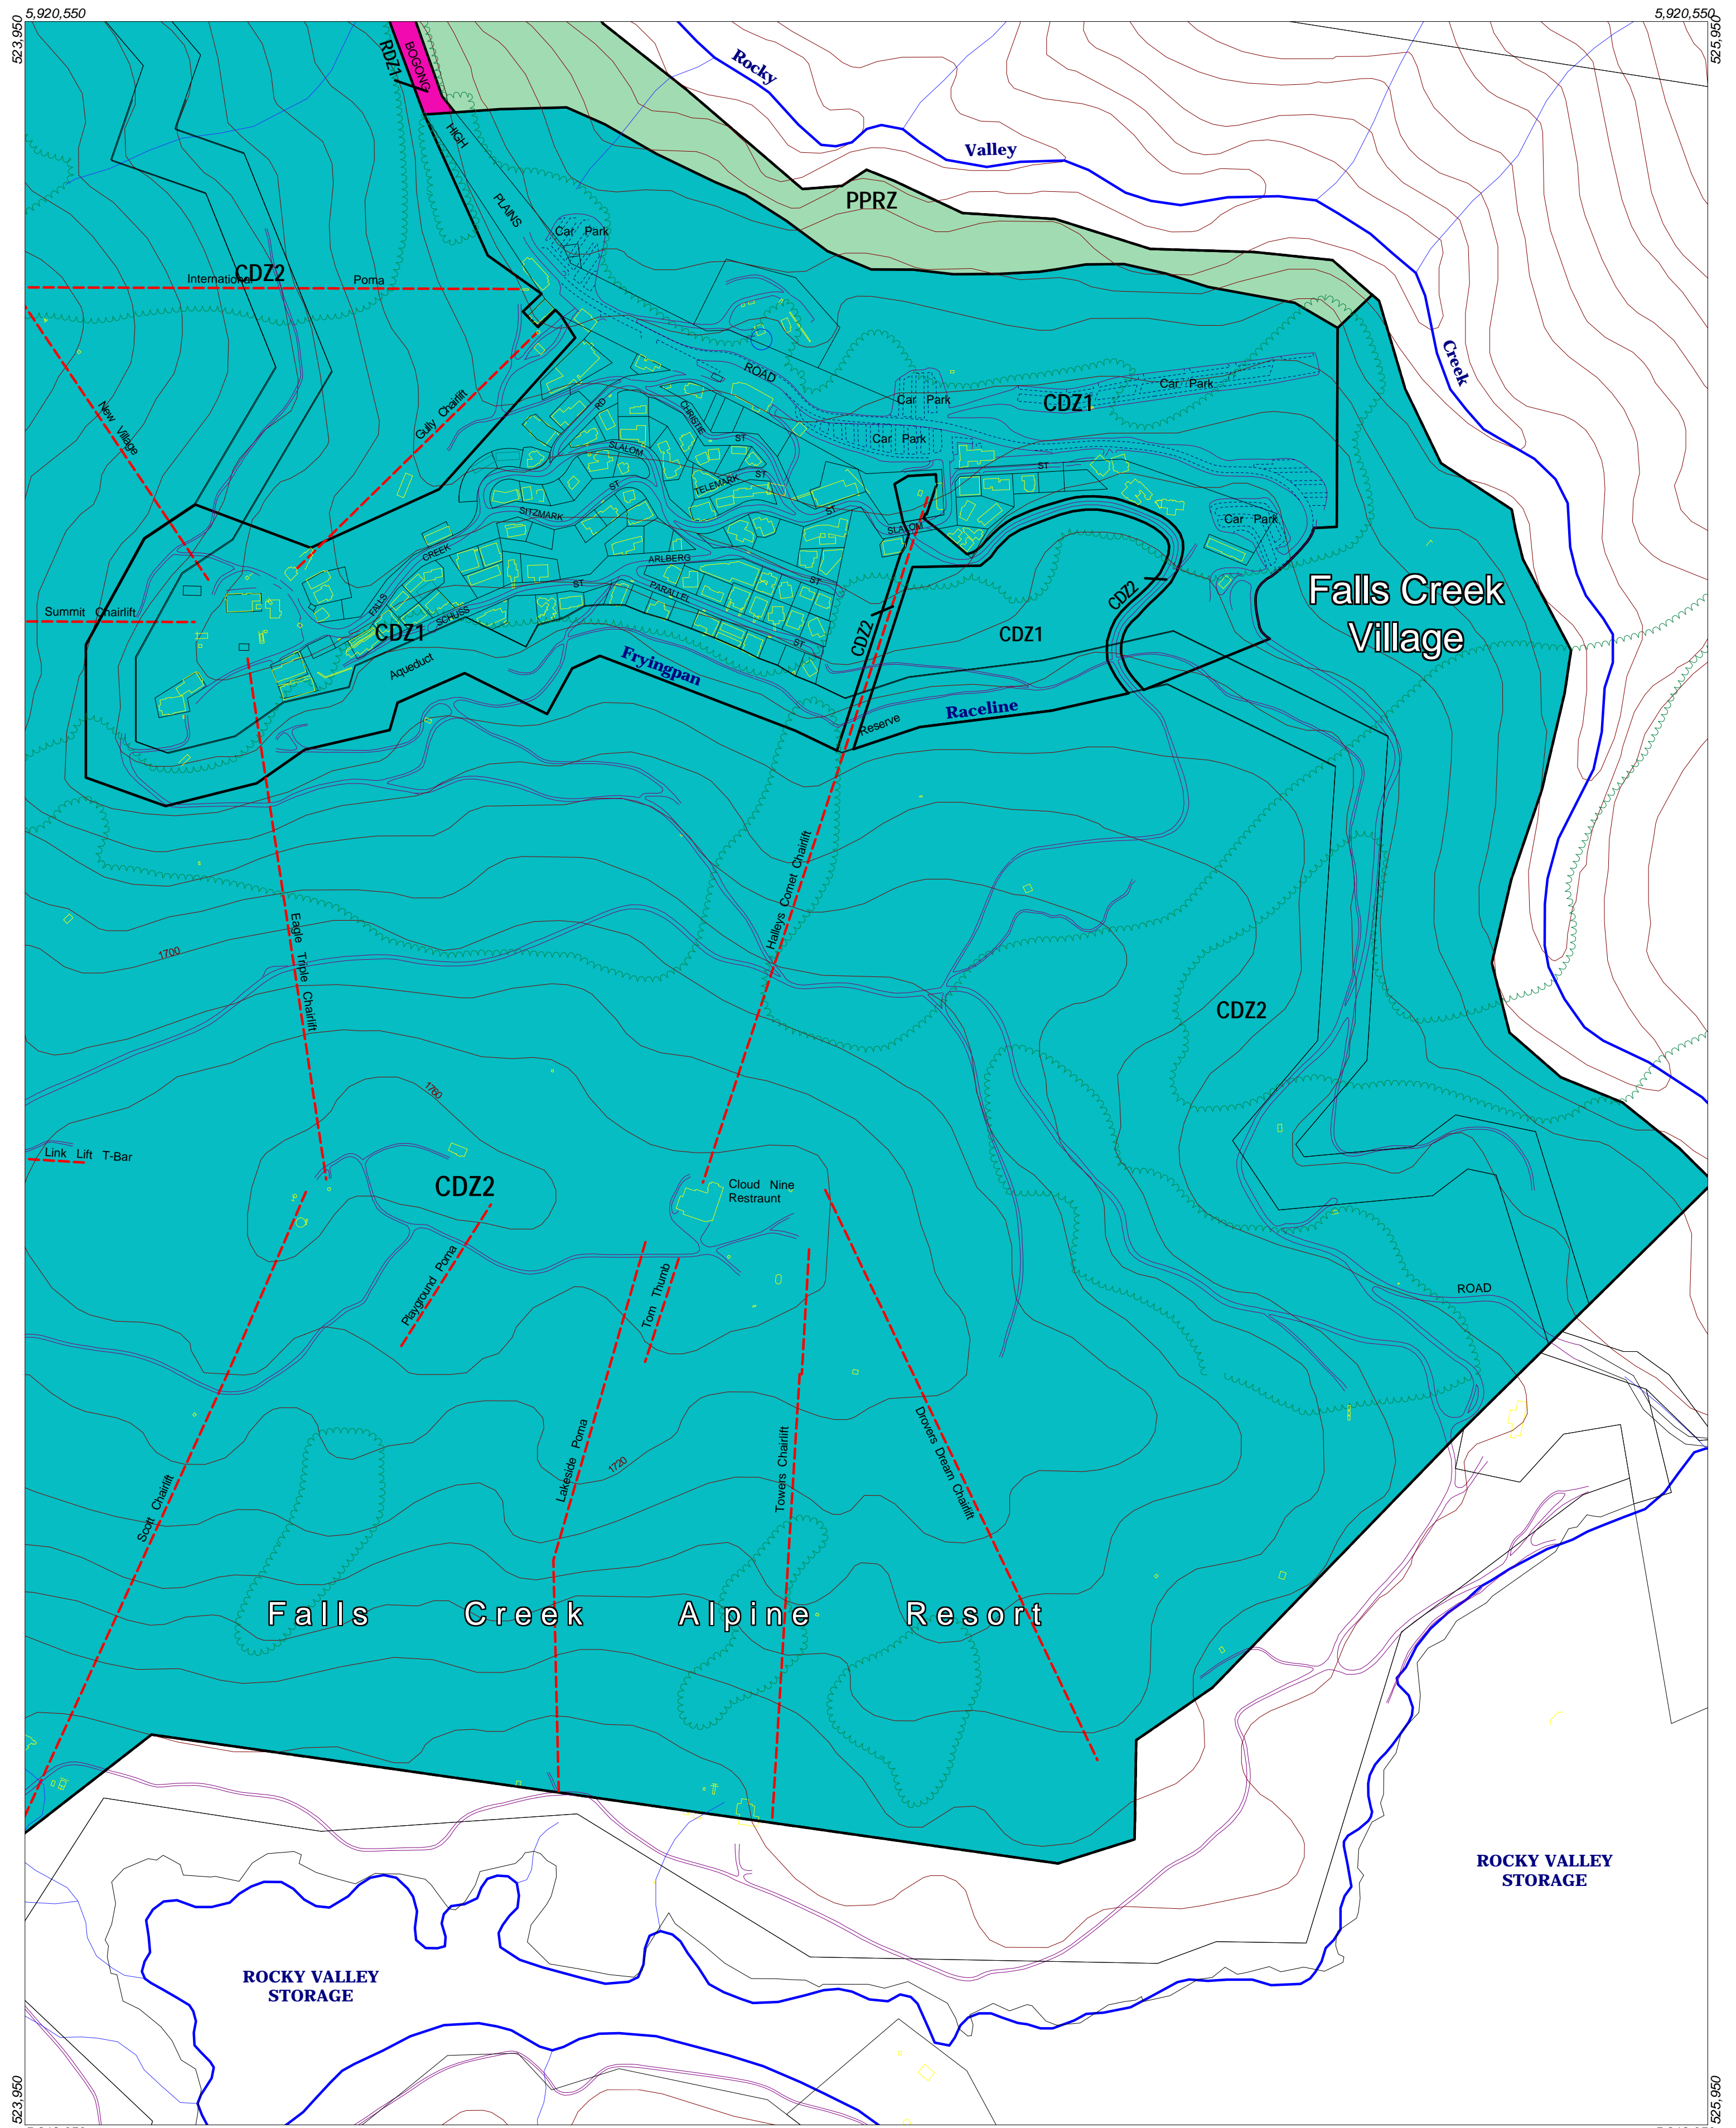

ALPINE RESORTS PLANNING SCHEME - LOCAL PROVISION

1. **Public Land**
2. PPRZ Public Park And Recreation Zone
   - RZC1 Road Zone Category 1
3. **Special Purpose**
4. CDZ1 Comprehensive Development Zone 1
   - CDZ2 Comprehensive Development Zone 2

Amendment C12
Printed: 16/6/2004