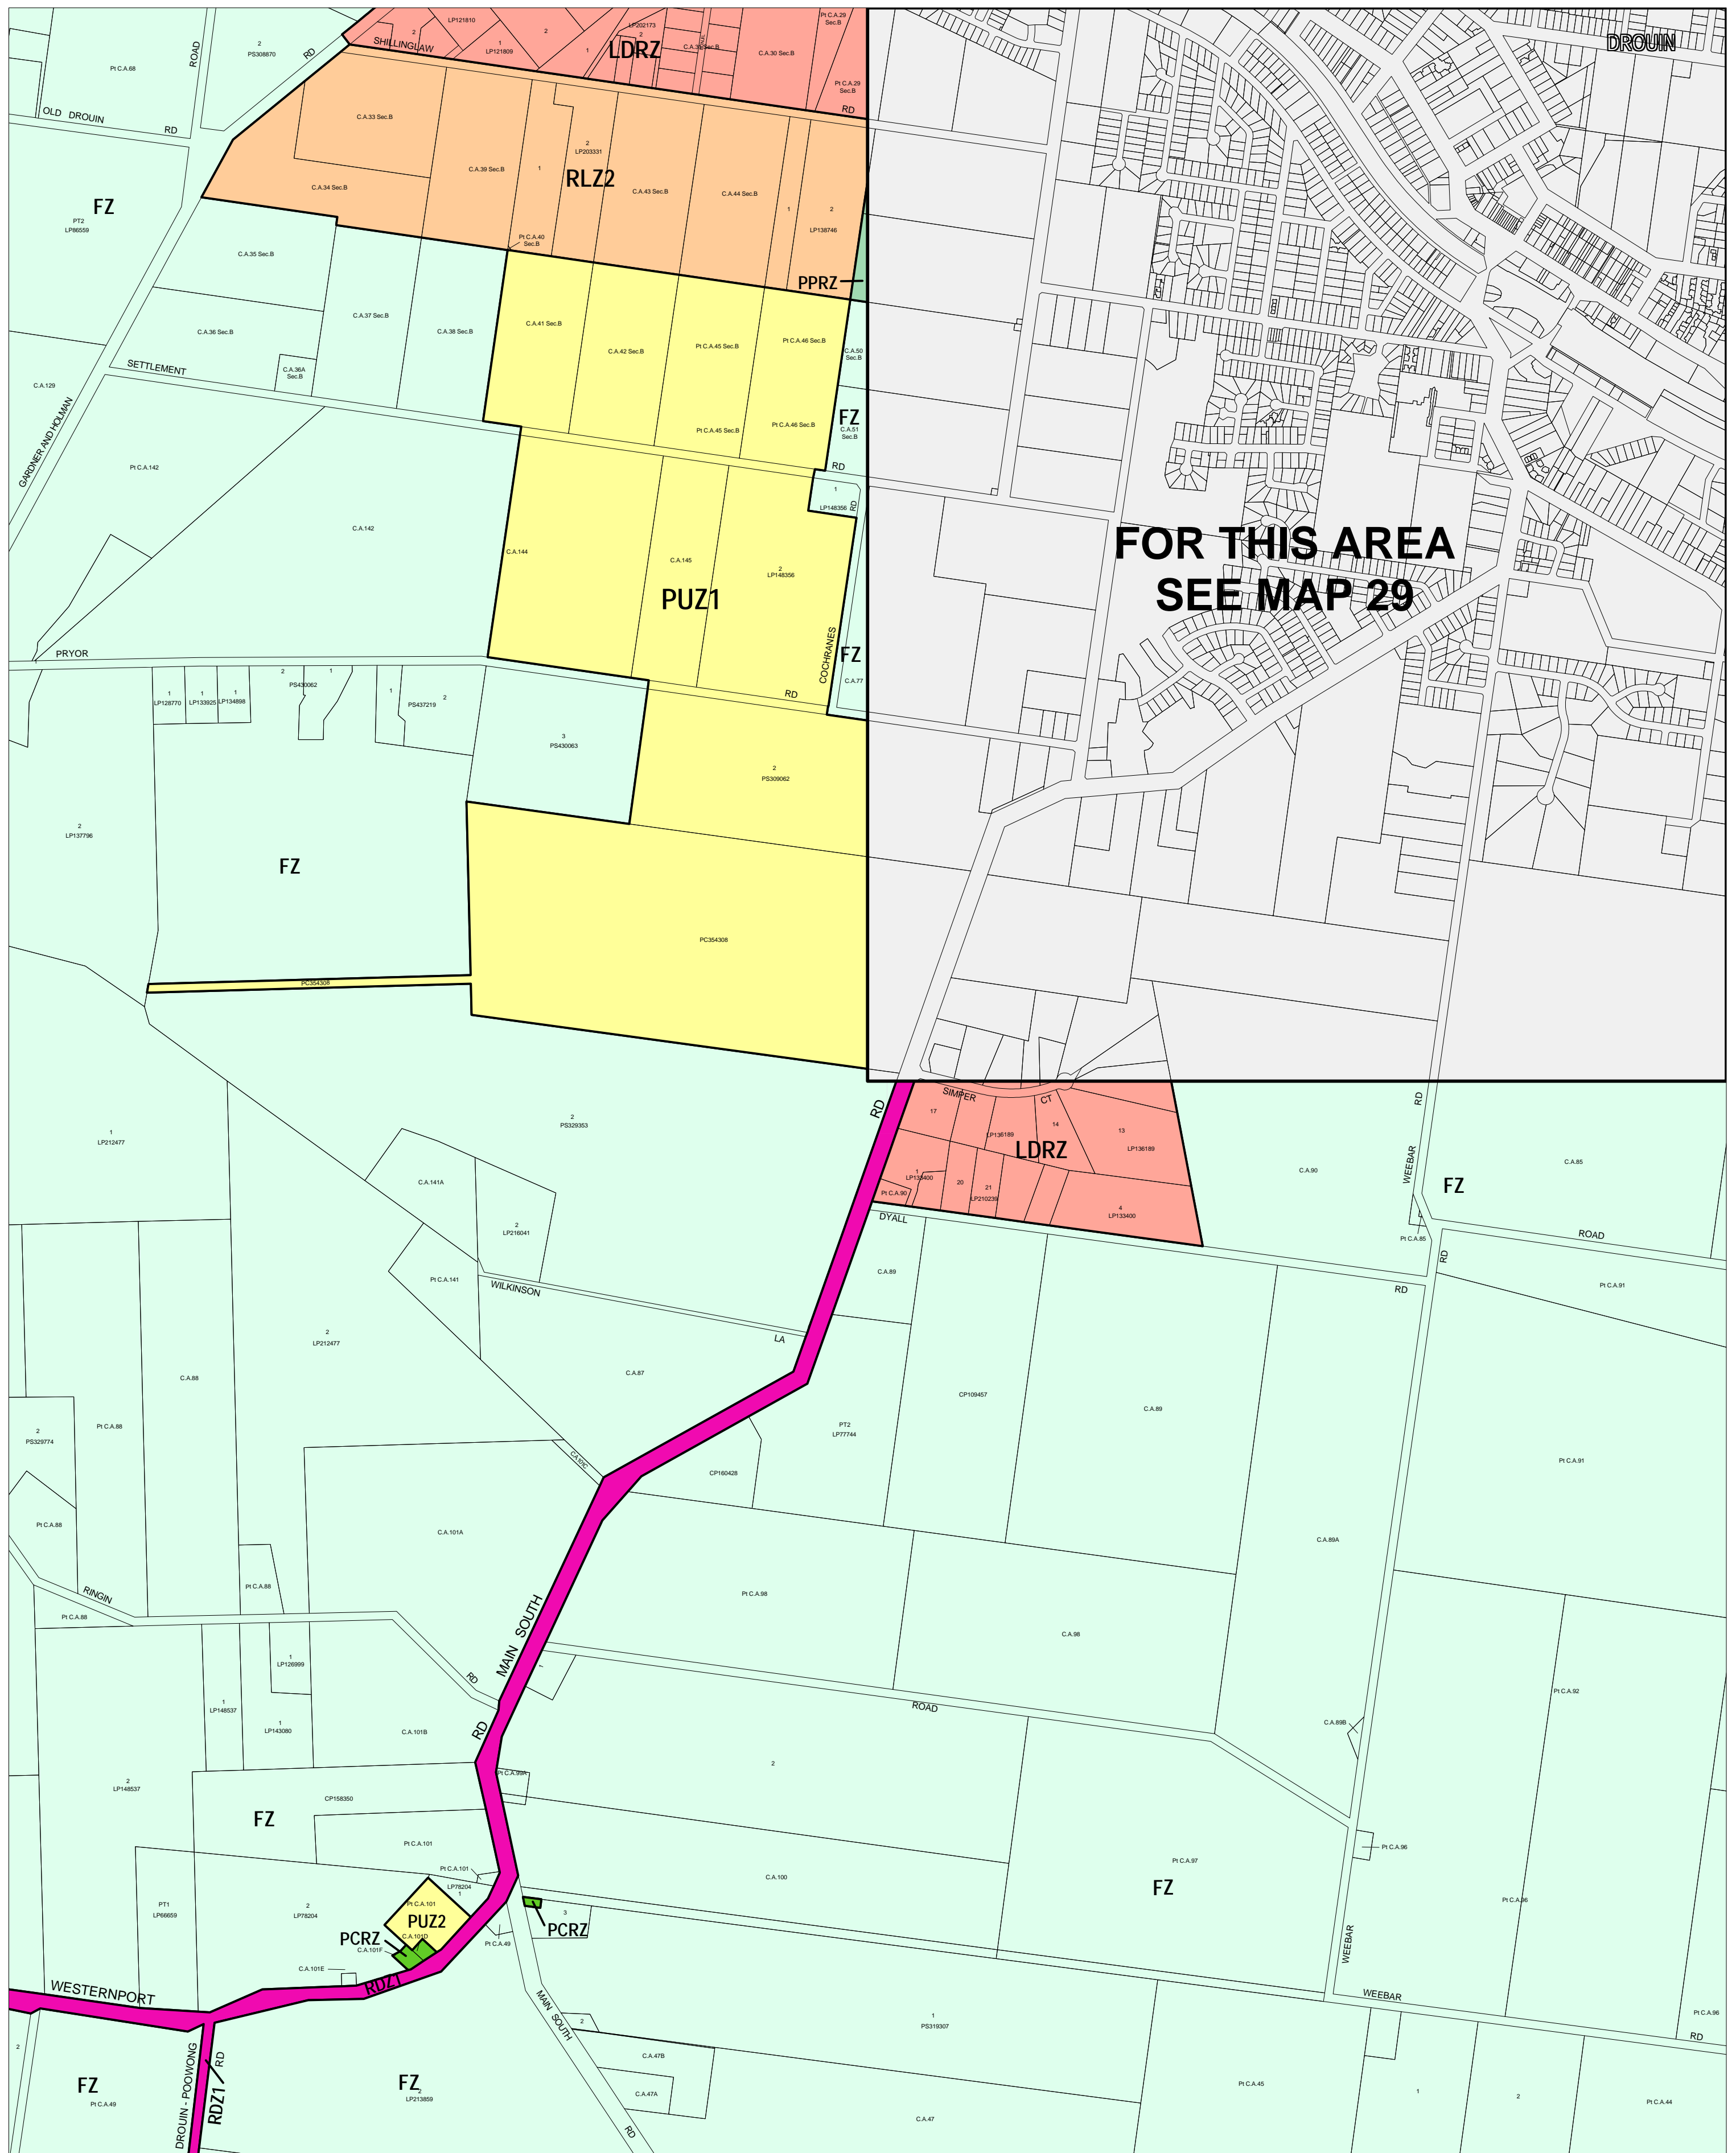

BAW BAW PLANNING SCHEME - LOCAL PROVISION

Industrial	Rural	Residential 1 Zone
INZ Industrial 1 Zone	FZ Farming Zone	RTZ Residential 1 Zone
PCRZ Public Conservation And Resource Zone	RLZ2 Rural Living Zone - Schedule 2	
PPRZ Public Park And Recreation Zone		
PUZ2 Public Use Zone - Education		
PUZ1 Public Use Zone - Service And Utility		
PUZ4 Public Use Zone - Transport		
RDZ1 Road Zone - Category 1		
Residential		
LDRZ Low Density Residential Zone