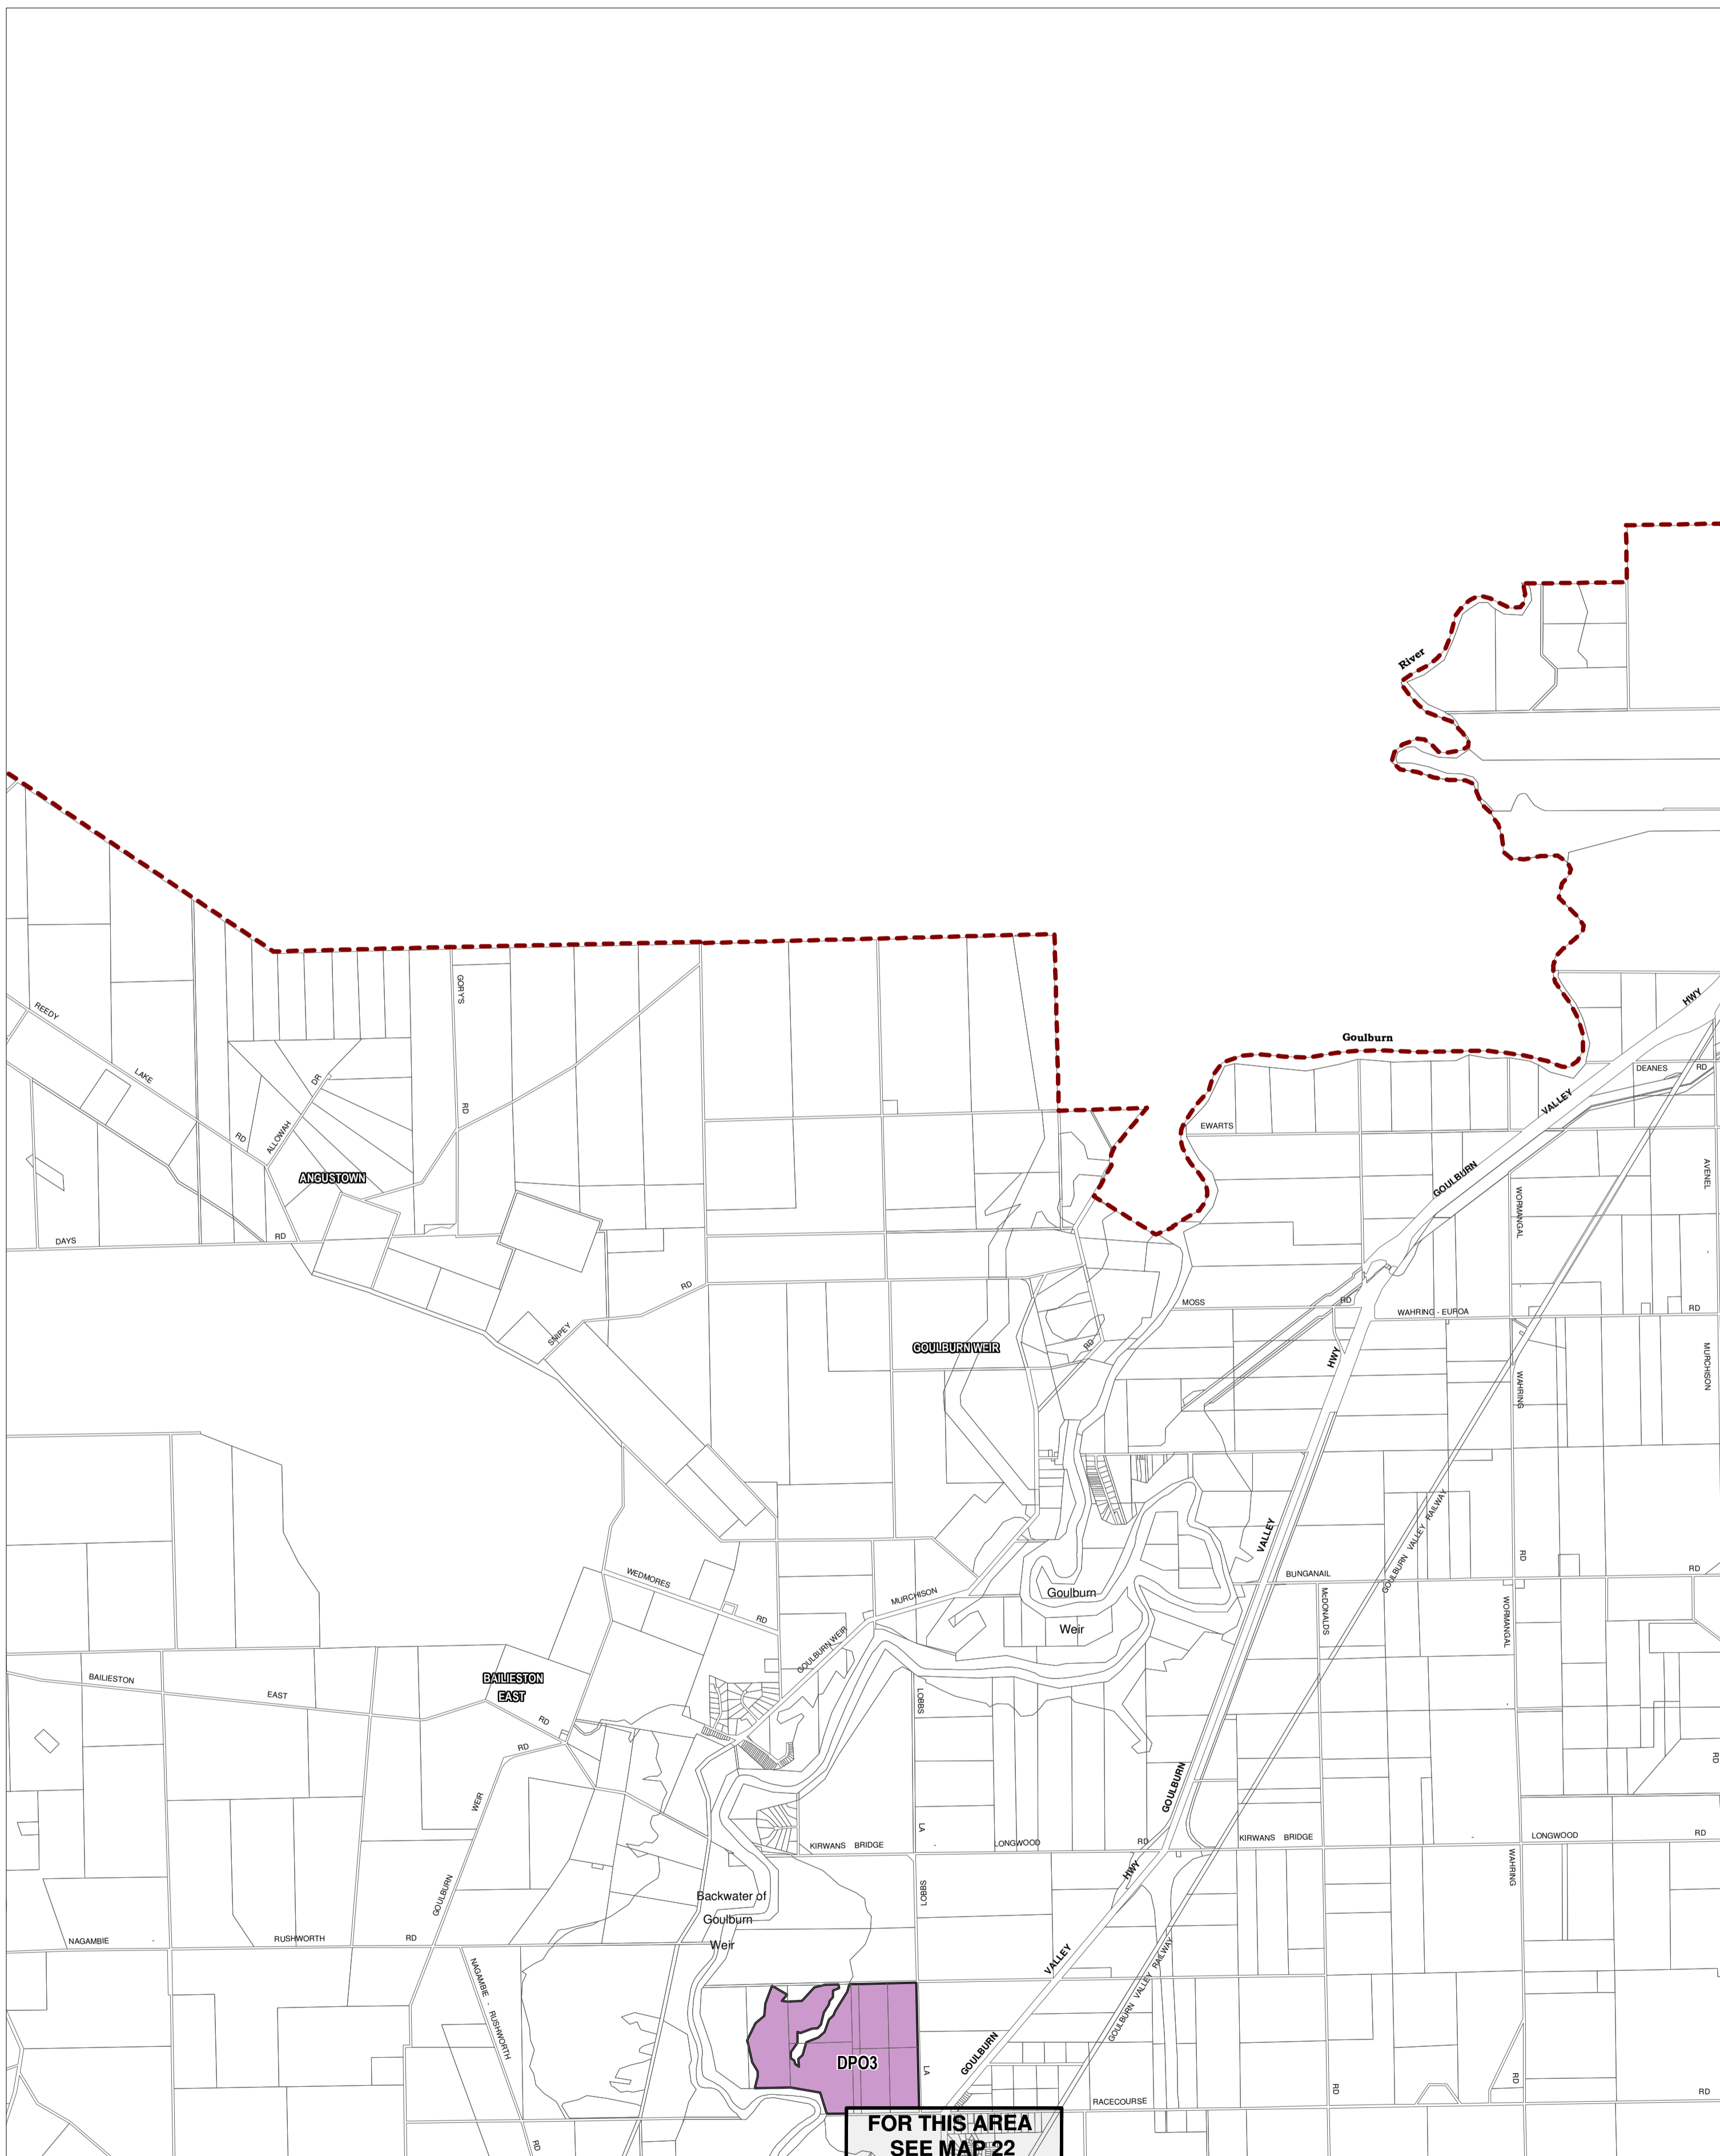

STRATHBOGIE PLANNING SCHEME - LOCAL PROVISION

This publication is copyright. No part may be reproduced by any process except in accordance with the provisions of the Copyright Act. © State of Victoria.

Overlays

- DPO3 Development Plan Overlay - Schedule 3

AUSTRALIAN MAP GRID ZONE 55

Printed: 8/12/2014

AMENDMENT C69