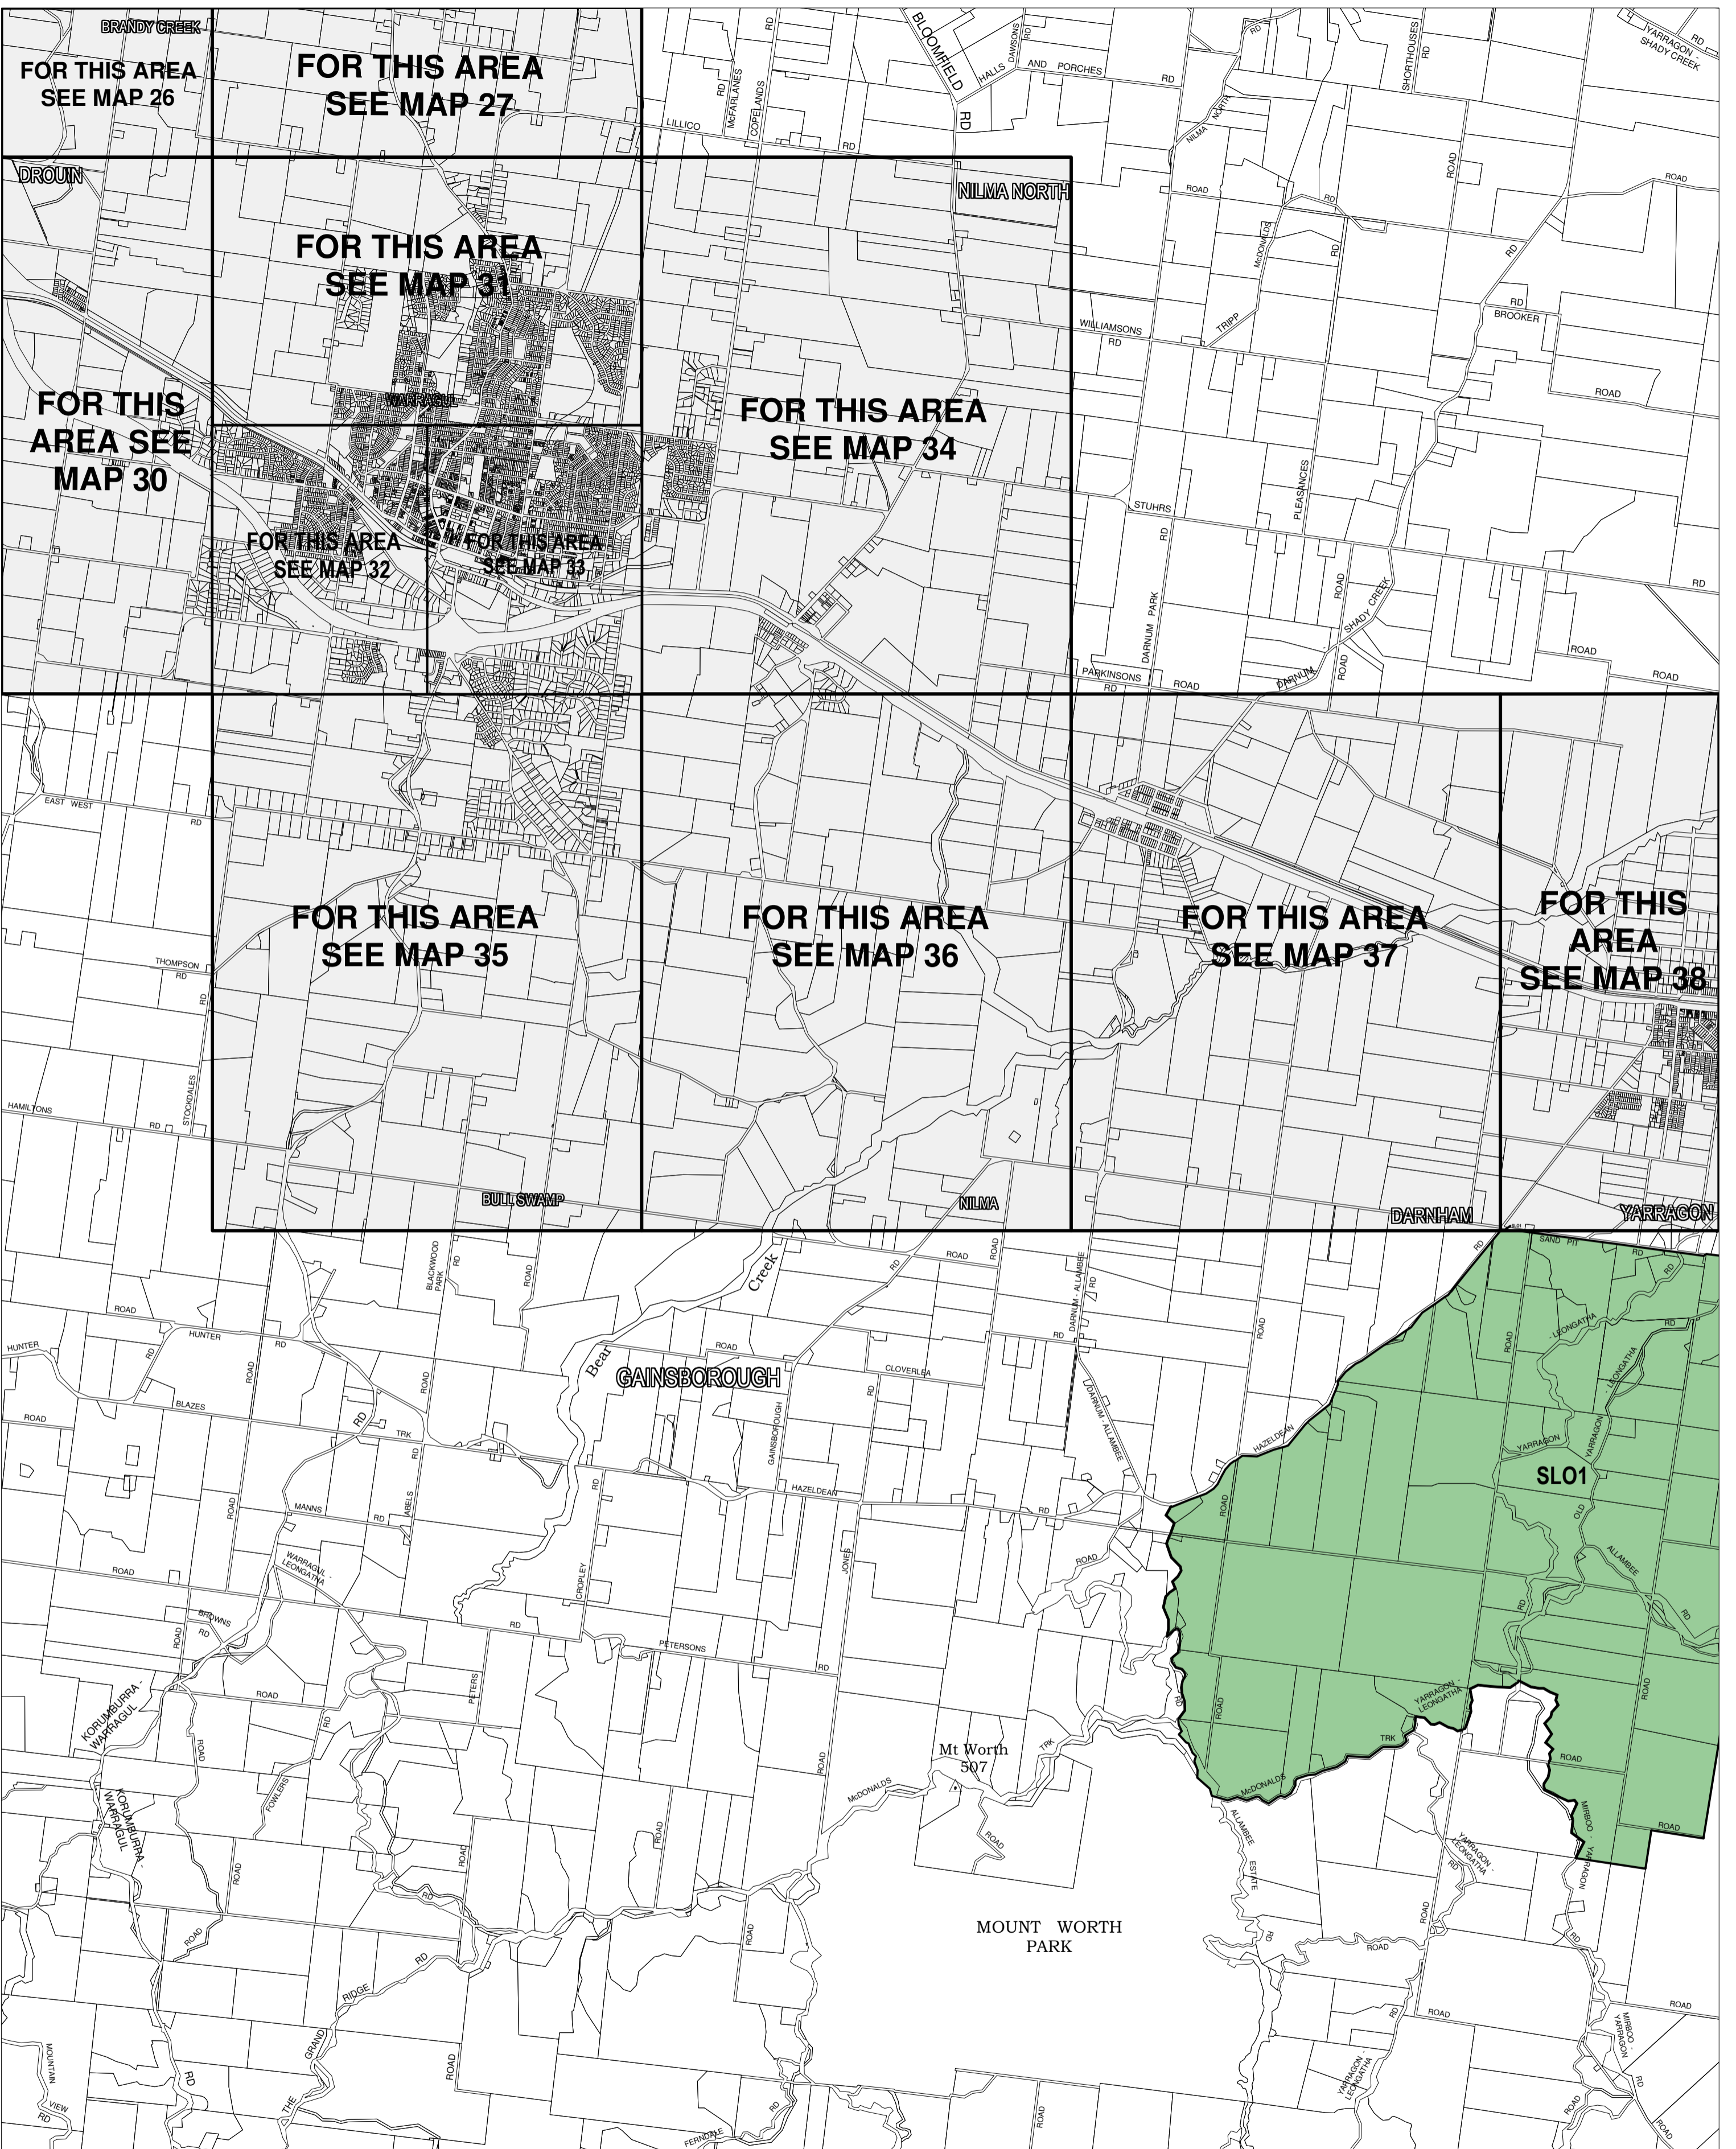

BAW BAW PLANNING SCHEME - LOCAL PROVISION

FOR THIS AREA
SEE MAP 26

FOR THIS AREA
SEE MAP 27

FOR THIS AREA
SEE MAP 31

FOR THIS AREA
SEE
MAP 30

FOR THIS AREA
SEE MAP 34

FOR THIS AREA
SEE MAP 32

FOR THIS AREA
SEE MAP 33

FOR THIS AREA
SEE MAP 35

FOR THIS AREA
SEE MAP 36

FOR THIS AREA
SEE MAP 37

FOR THIS AREA
SEE MAP 38

Overlays
SLO1 Significant Landscape Overlay - Schedule 1

AUSTRALIAN MAP GRID ZONE 55

Printed: 23/2/2011

AMENDMENT C17