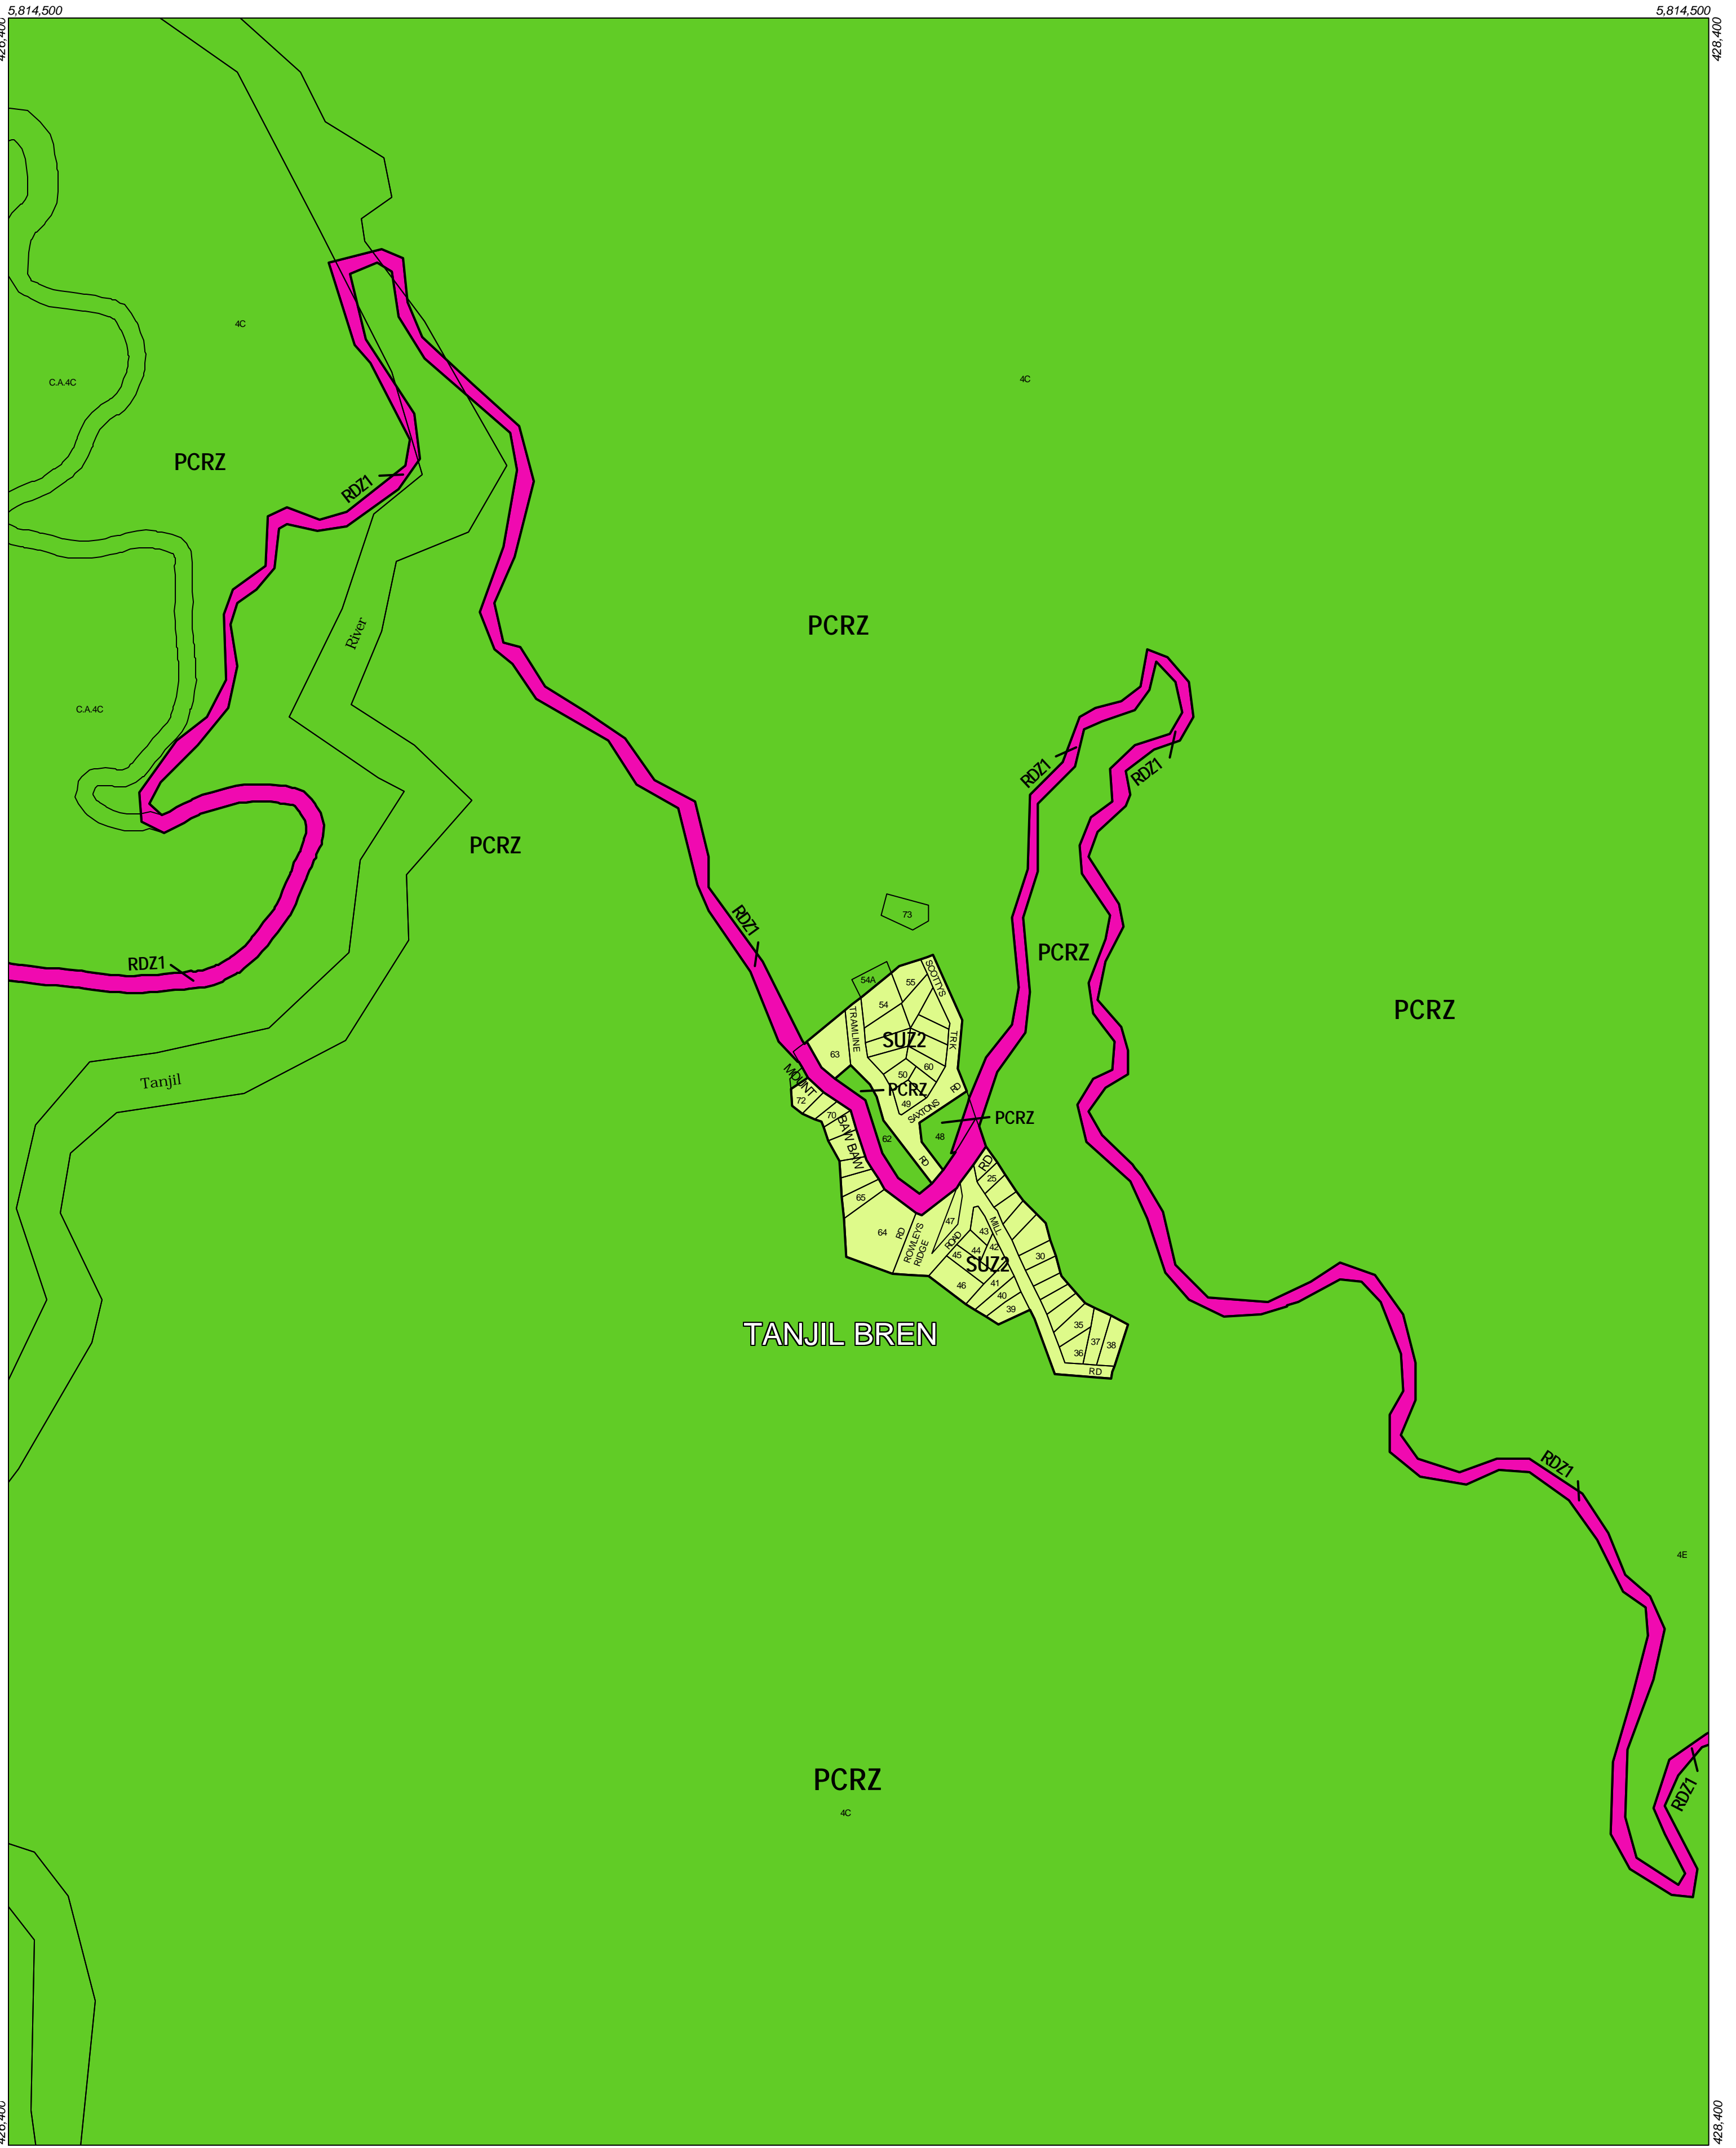

BAW BAW PLANNING SCHEME - LOCAL PROVISION

This publication is copyright. No part may be reproduced by any process except in accordance with the provisions of the Copyright Act 1968, State of Victoria.

Public Land	
	Public Conservation And Resource Zone
	Road Zone Category 1
Special Purpose	
	Special Use Zone 2

Amendment C17
Printed: 2016/2003