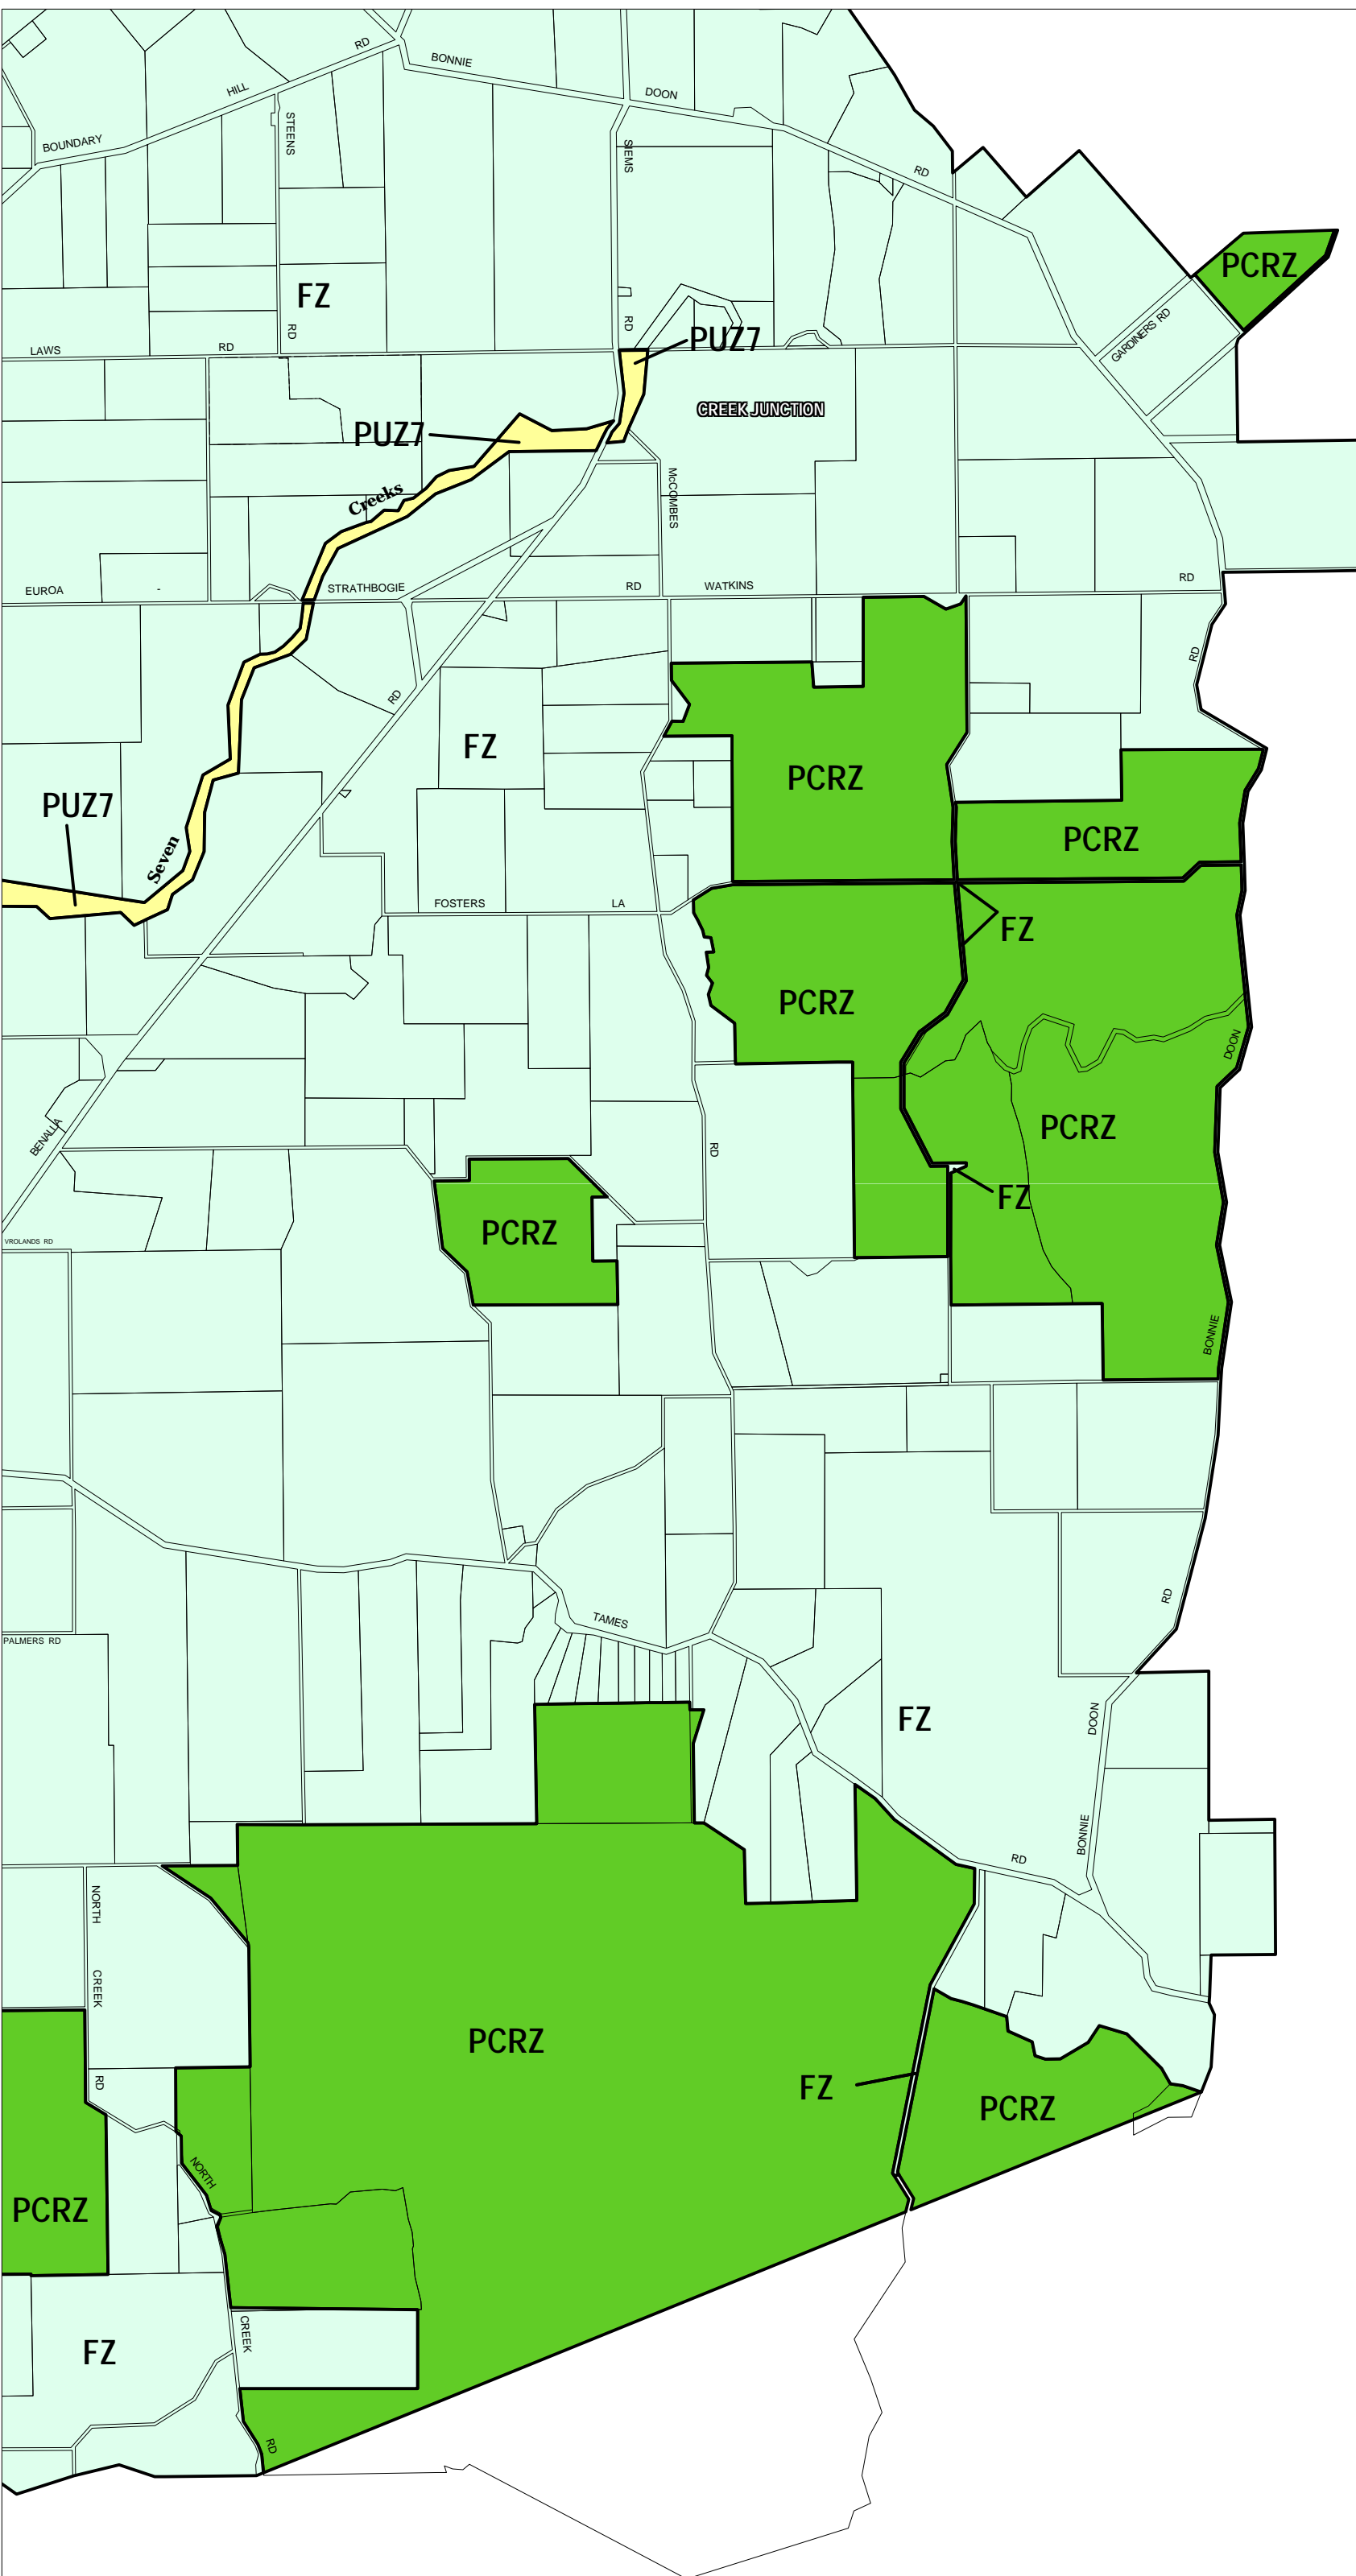

STRATHBOGIE PLANNING SCHEME - LOCAL PROVISION

Public Land	
	Public Conservation And Resource Zone
	Public Use Zone Other Public Use
Rural	
	Farming Zone

AUSTRALIAN MAP GRID ZONE 55

THIS MAP INCORPORATES APPROVED ZONES AS AT: 04/05/2006 AMENDMENT C35

Printed: 10/5/2006