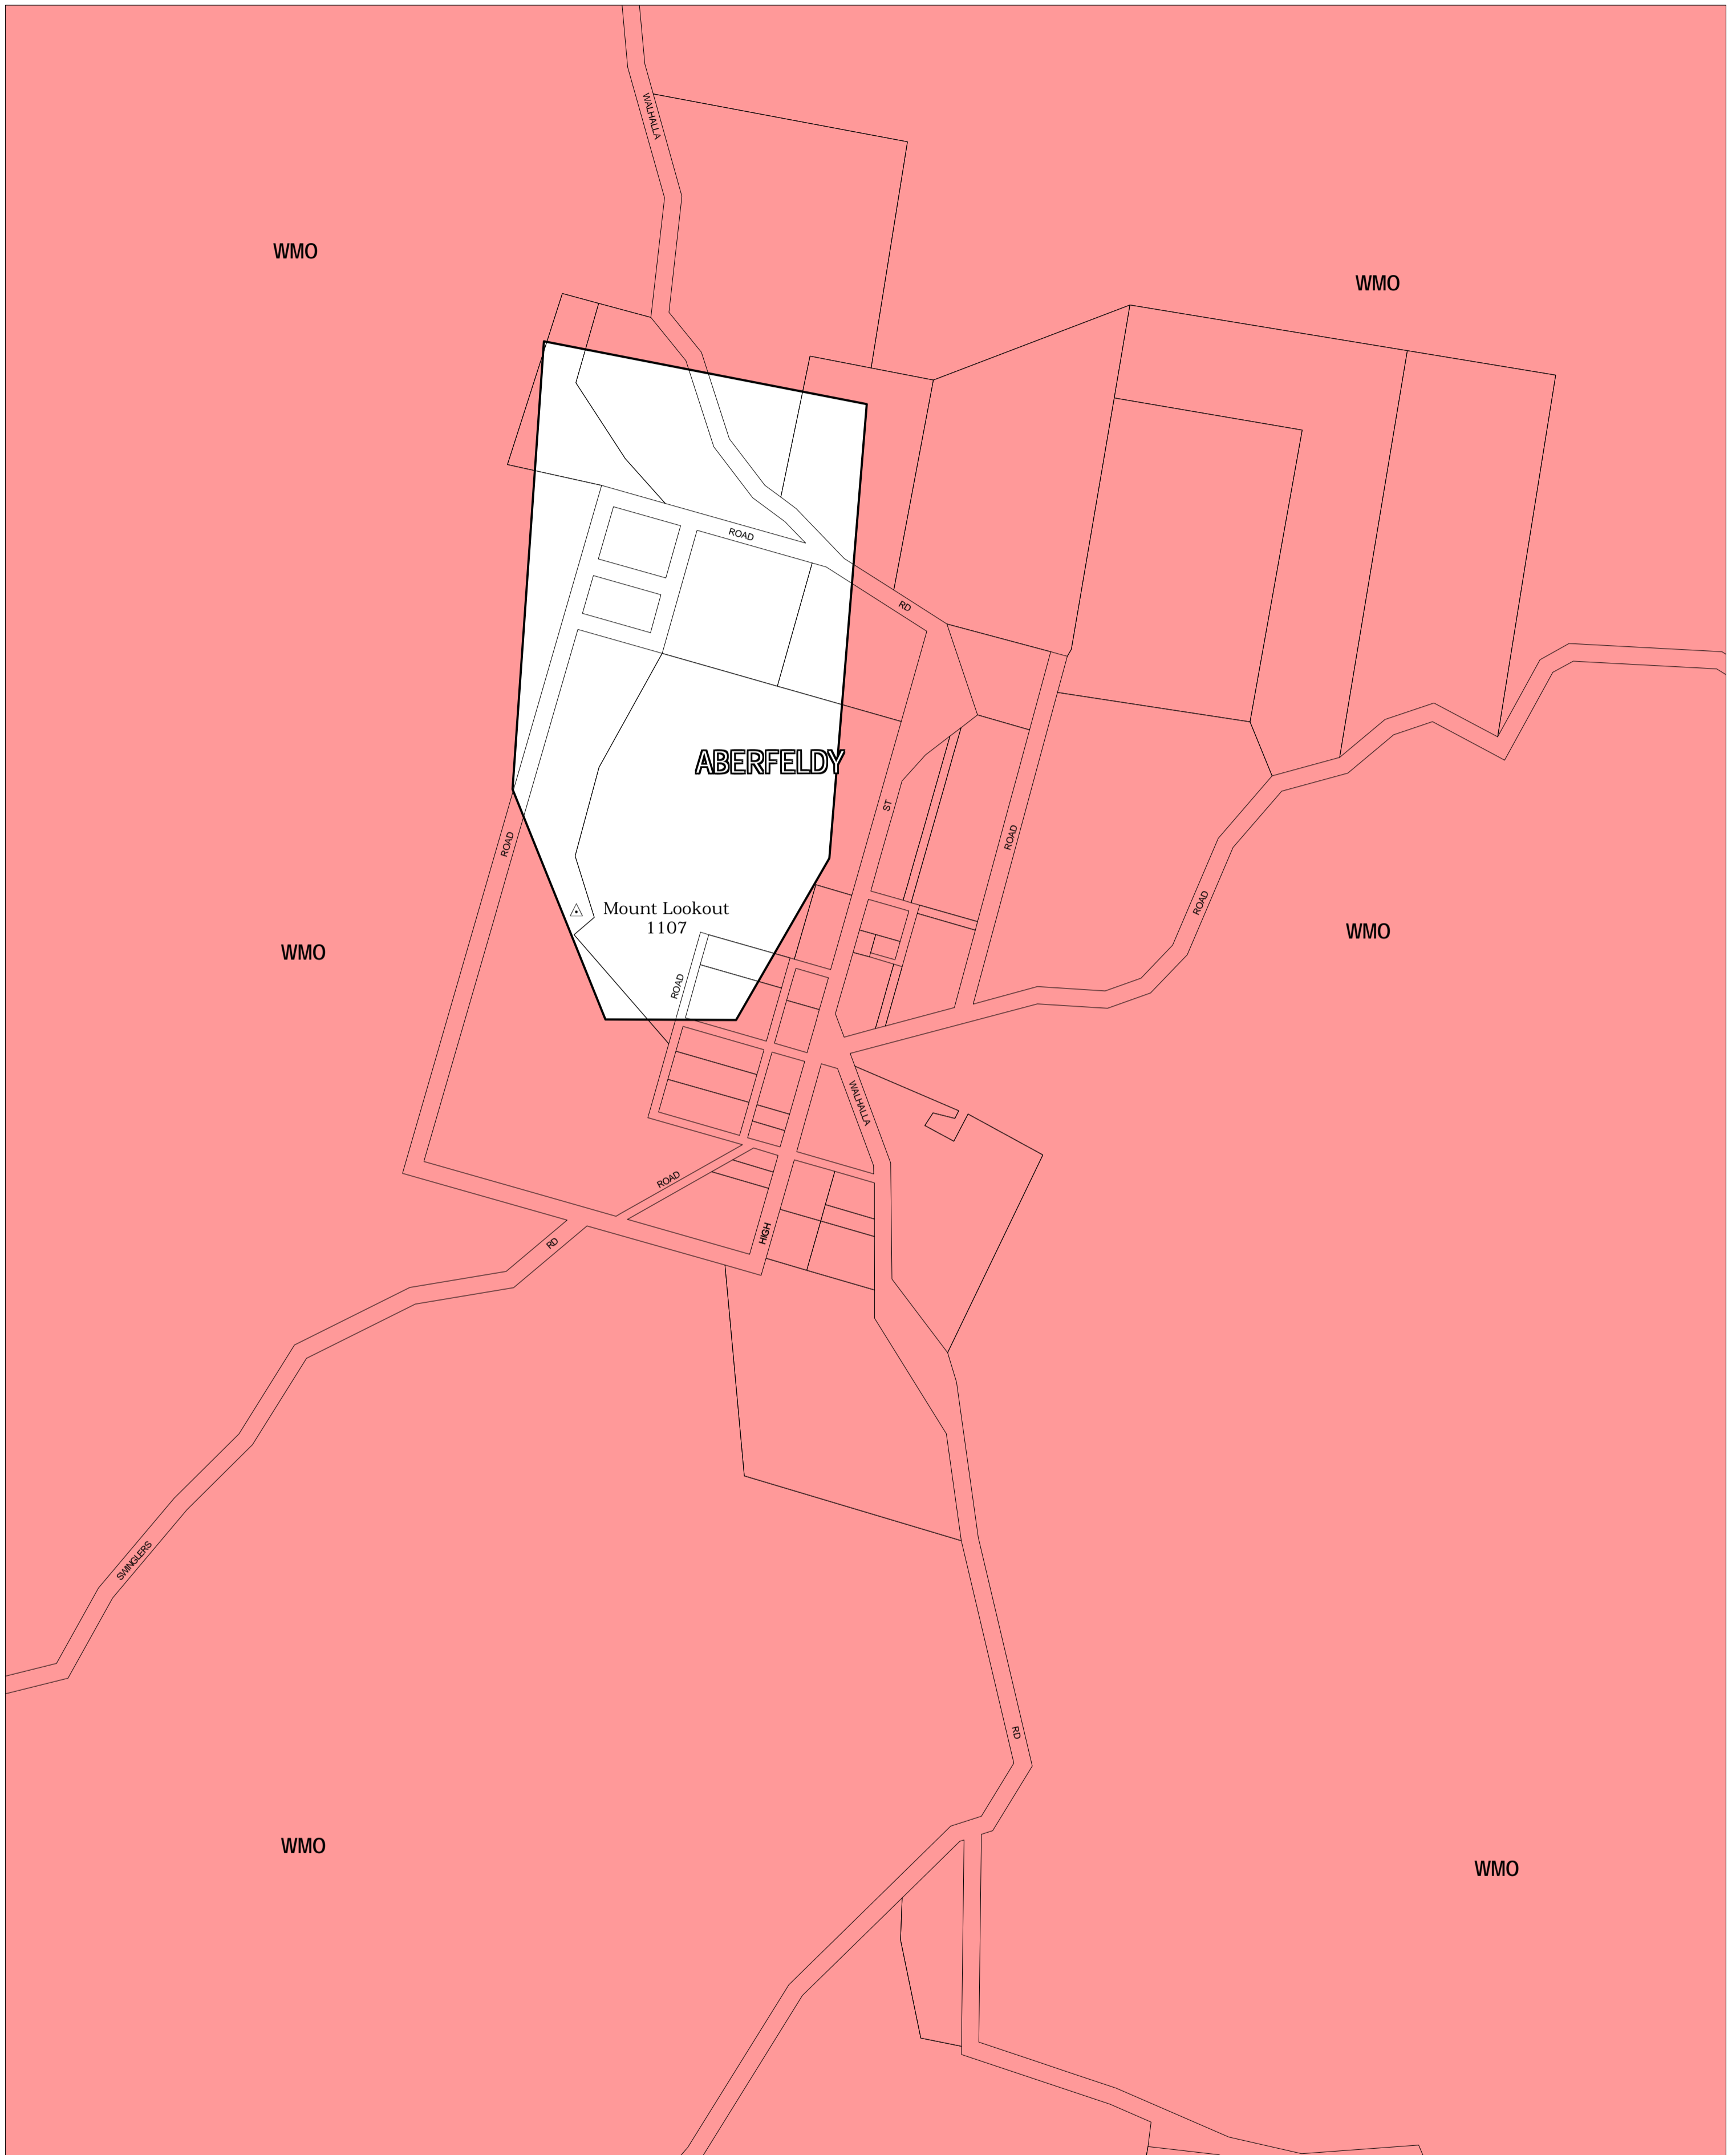

BAW BAW PLANNING SCHEME - LOCAL PROVISION

Overlays

Wildfire Management Overlay

AUSTRALIAN MAP GRID ZONE 55

INDEX TO ADJOINING METRIC SERIES MAP

Printed: 2017/2007

AMENDMENT C33