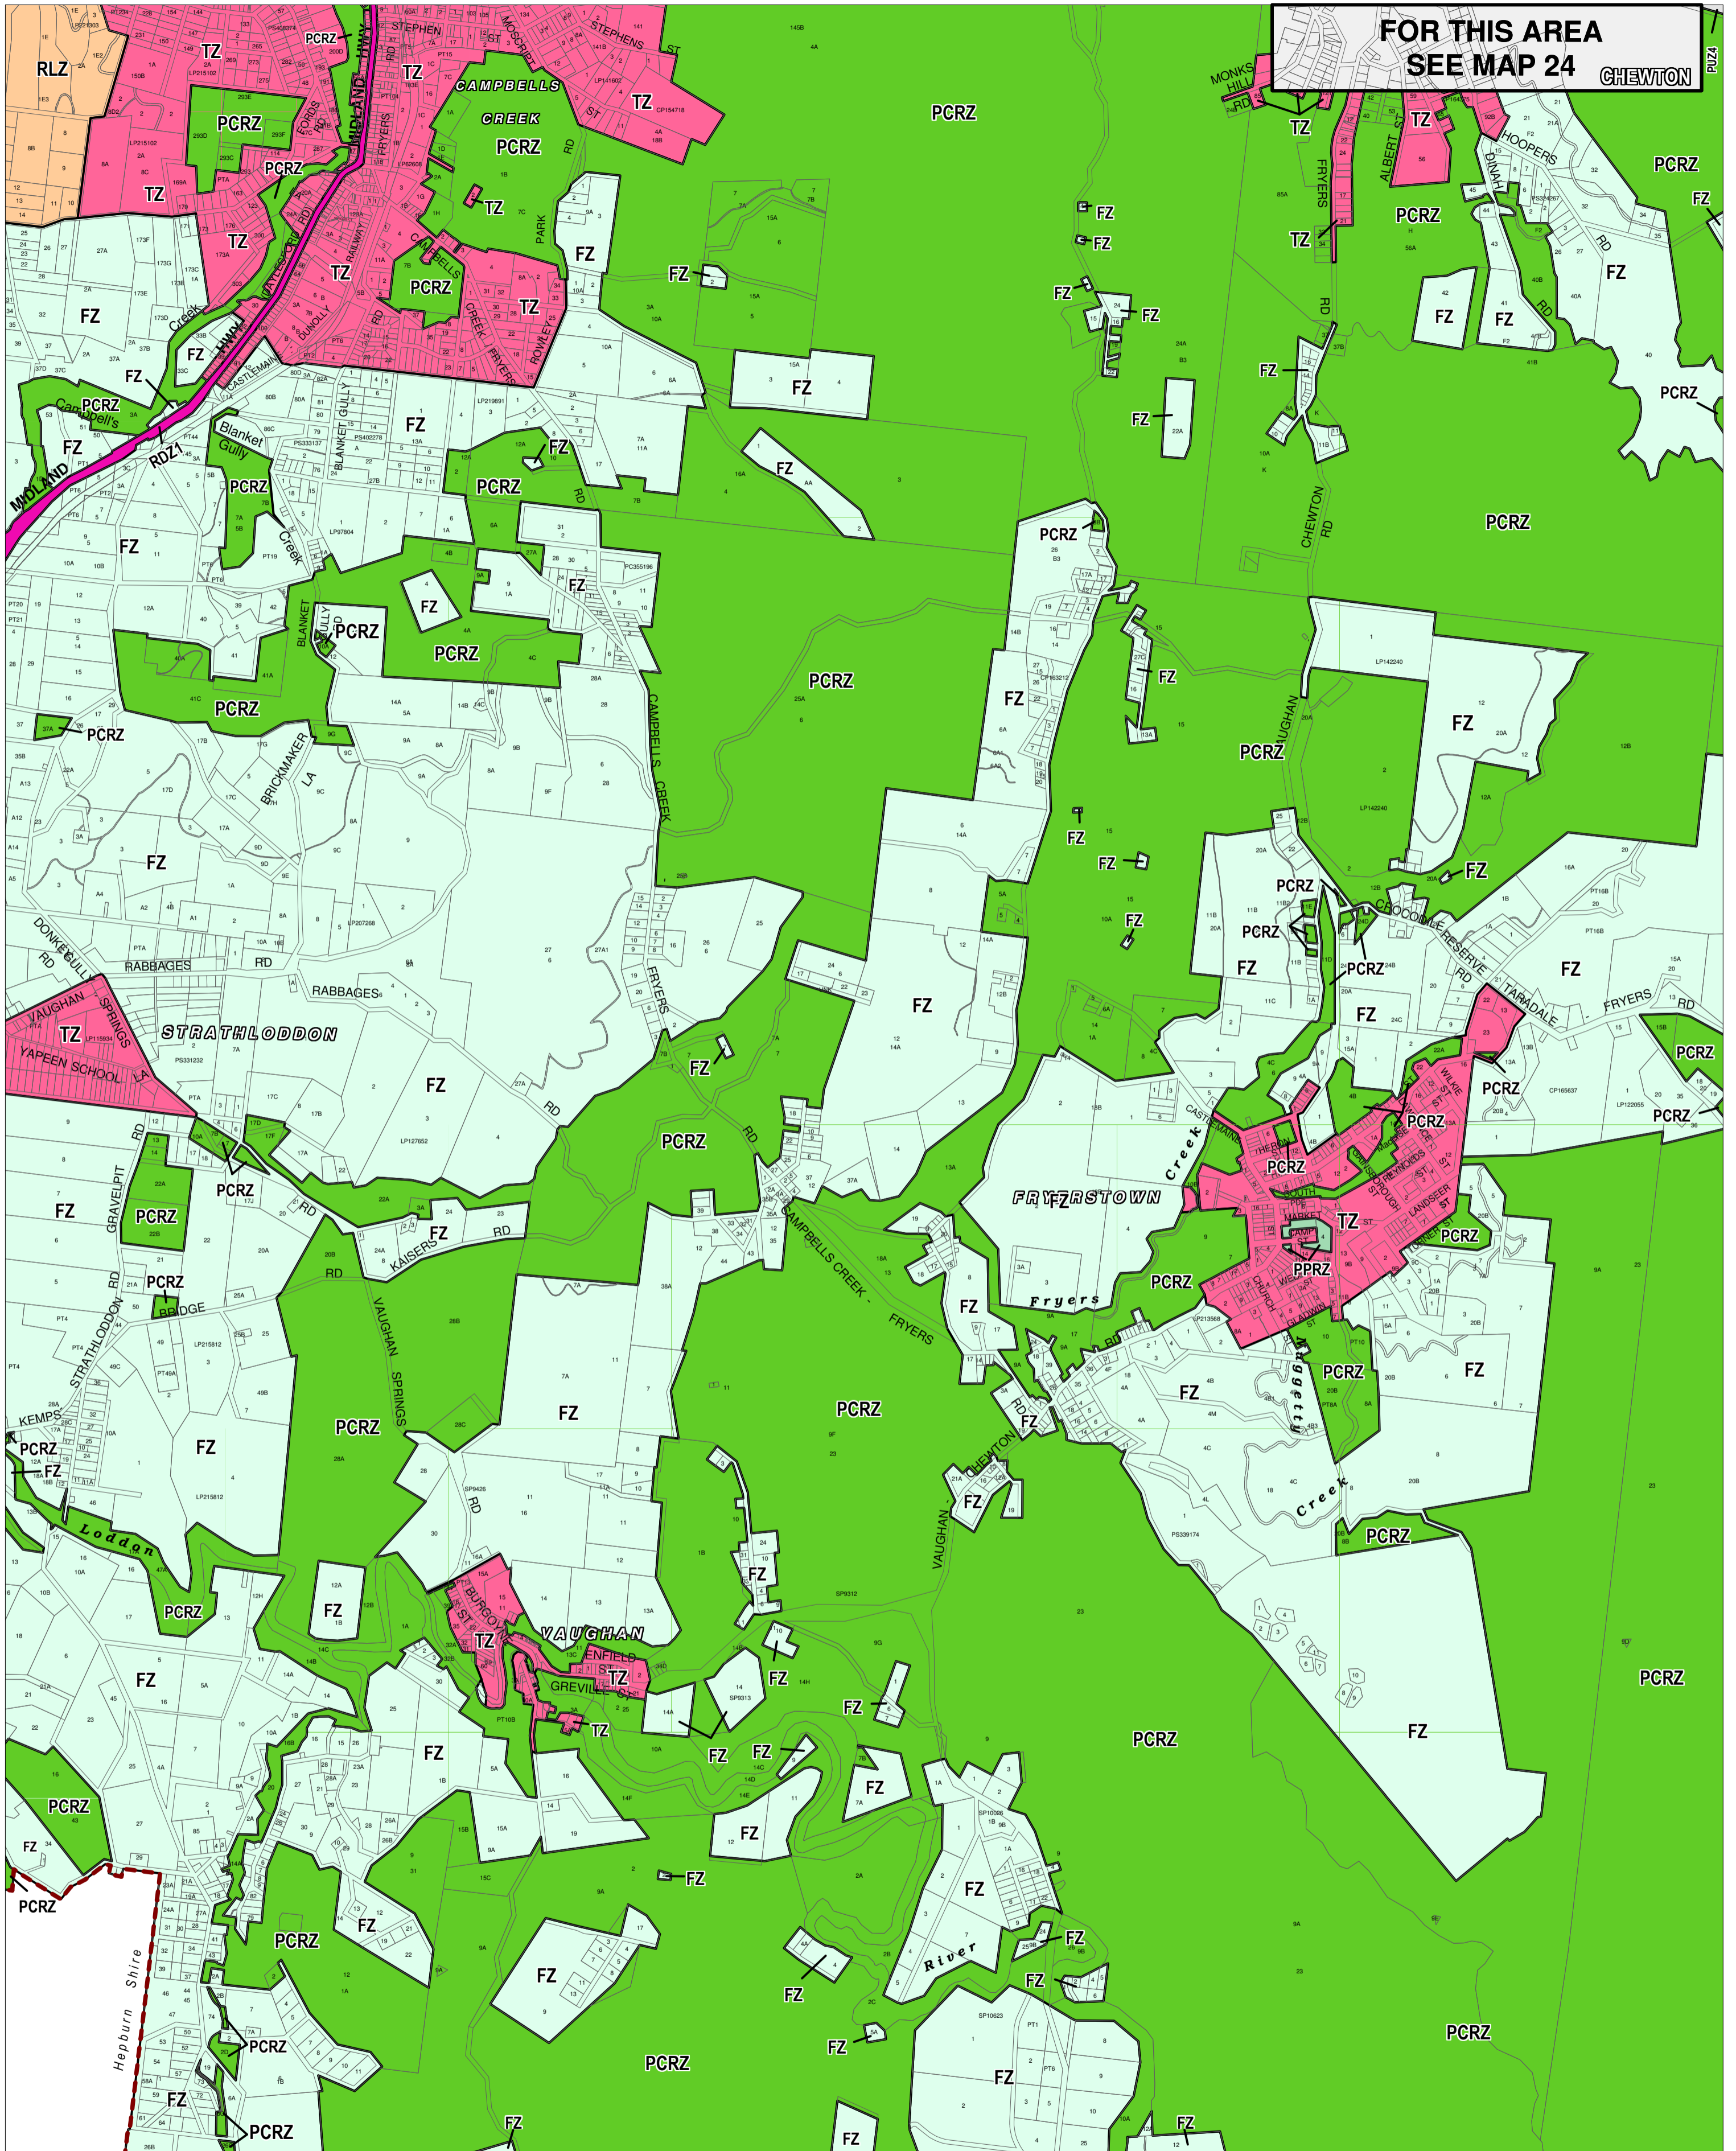

MOUNT ALEXANDER PLANNING SCHEME - LOCAL PROVISION

Public Land	Public Conservation And Resource Zone
PPRZ	Public Park And Recreation Zone
PUZ4	Public Use Zone - Transport
RDZ1	Road Zone - Category 1
Residential	Township Zone
Rural	Farming Zone
RLZ	Rural Living Zone

500 0 500 1000 1500 m

AUSTRALIAN MAP GRID ZONE 55

INDEX TO ADJOINING METRIC SERIES MAP

1	2	3	4	5	6	7	8	9
10	11	12	13	14	15	16	17	18
19	20	21	22	23	24	25	26	27
28	29	30	31	32	33	34	35	36
37	38	39	40	41	42	43	44	45

Printed: 14/6/2013

AMENDMENT C65