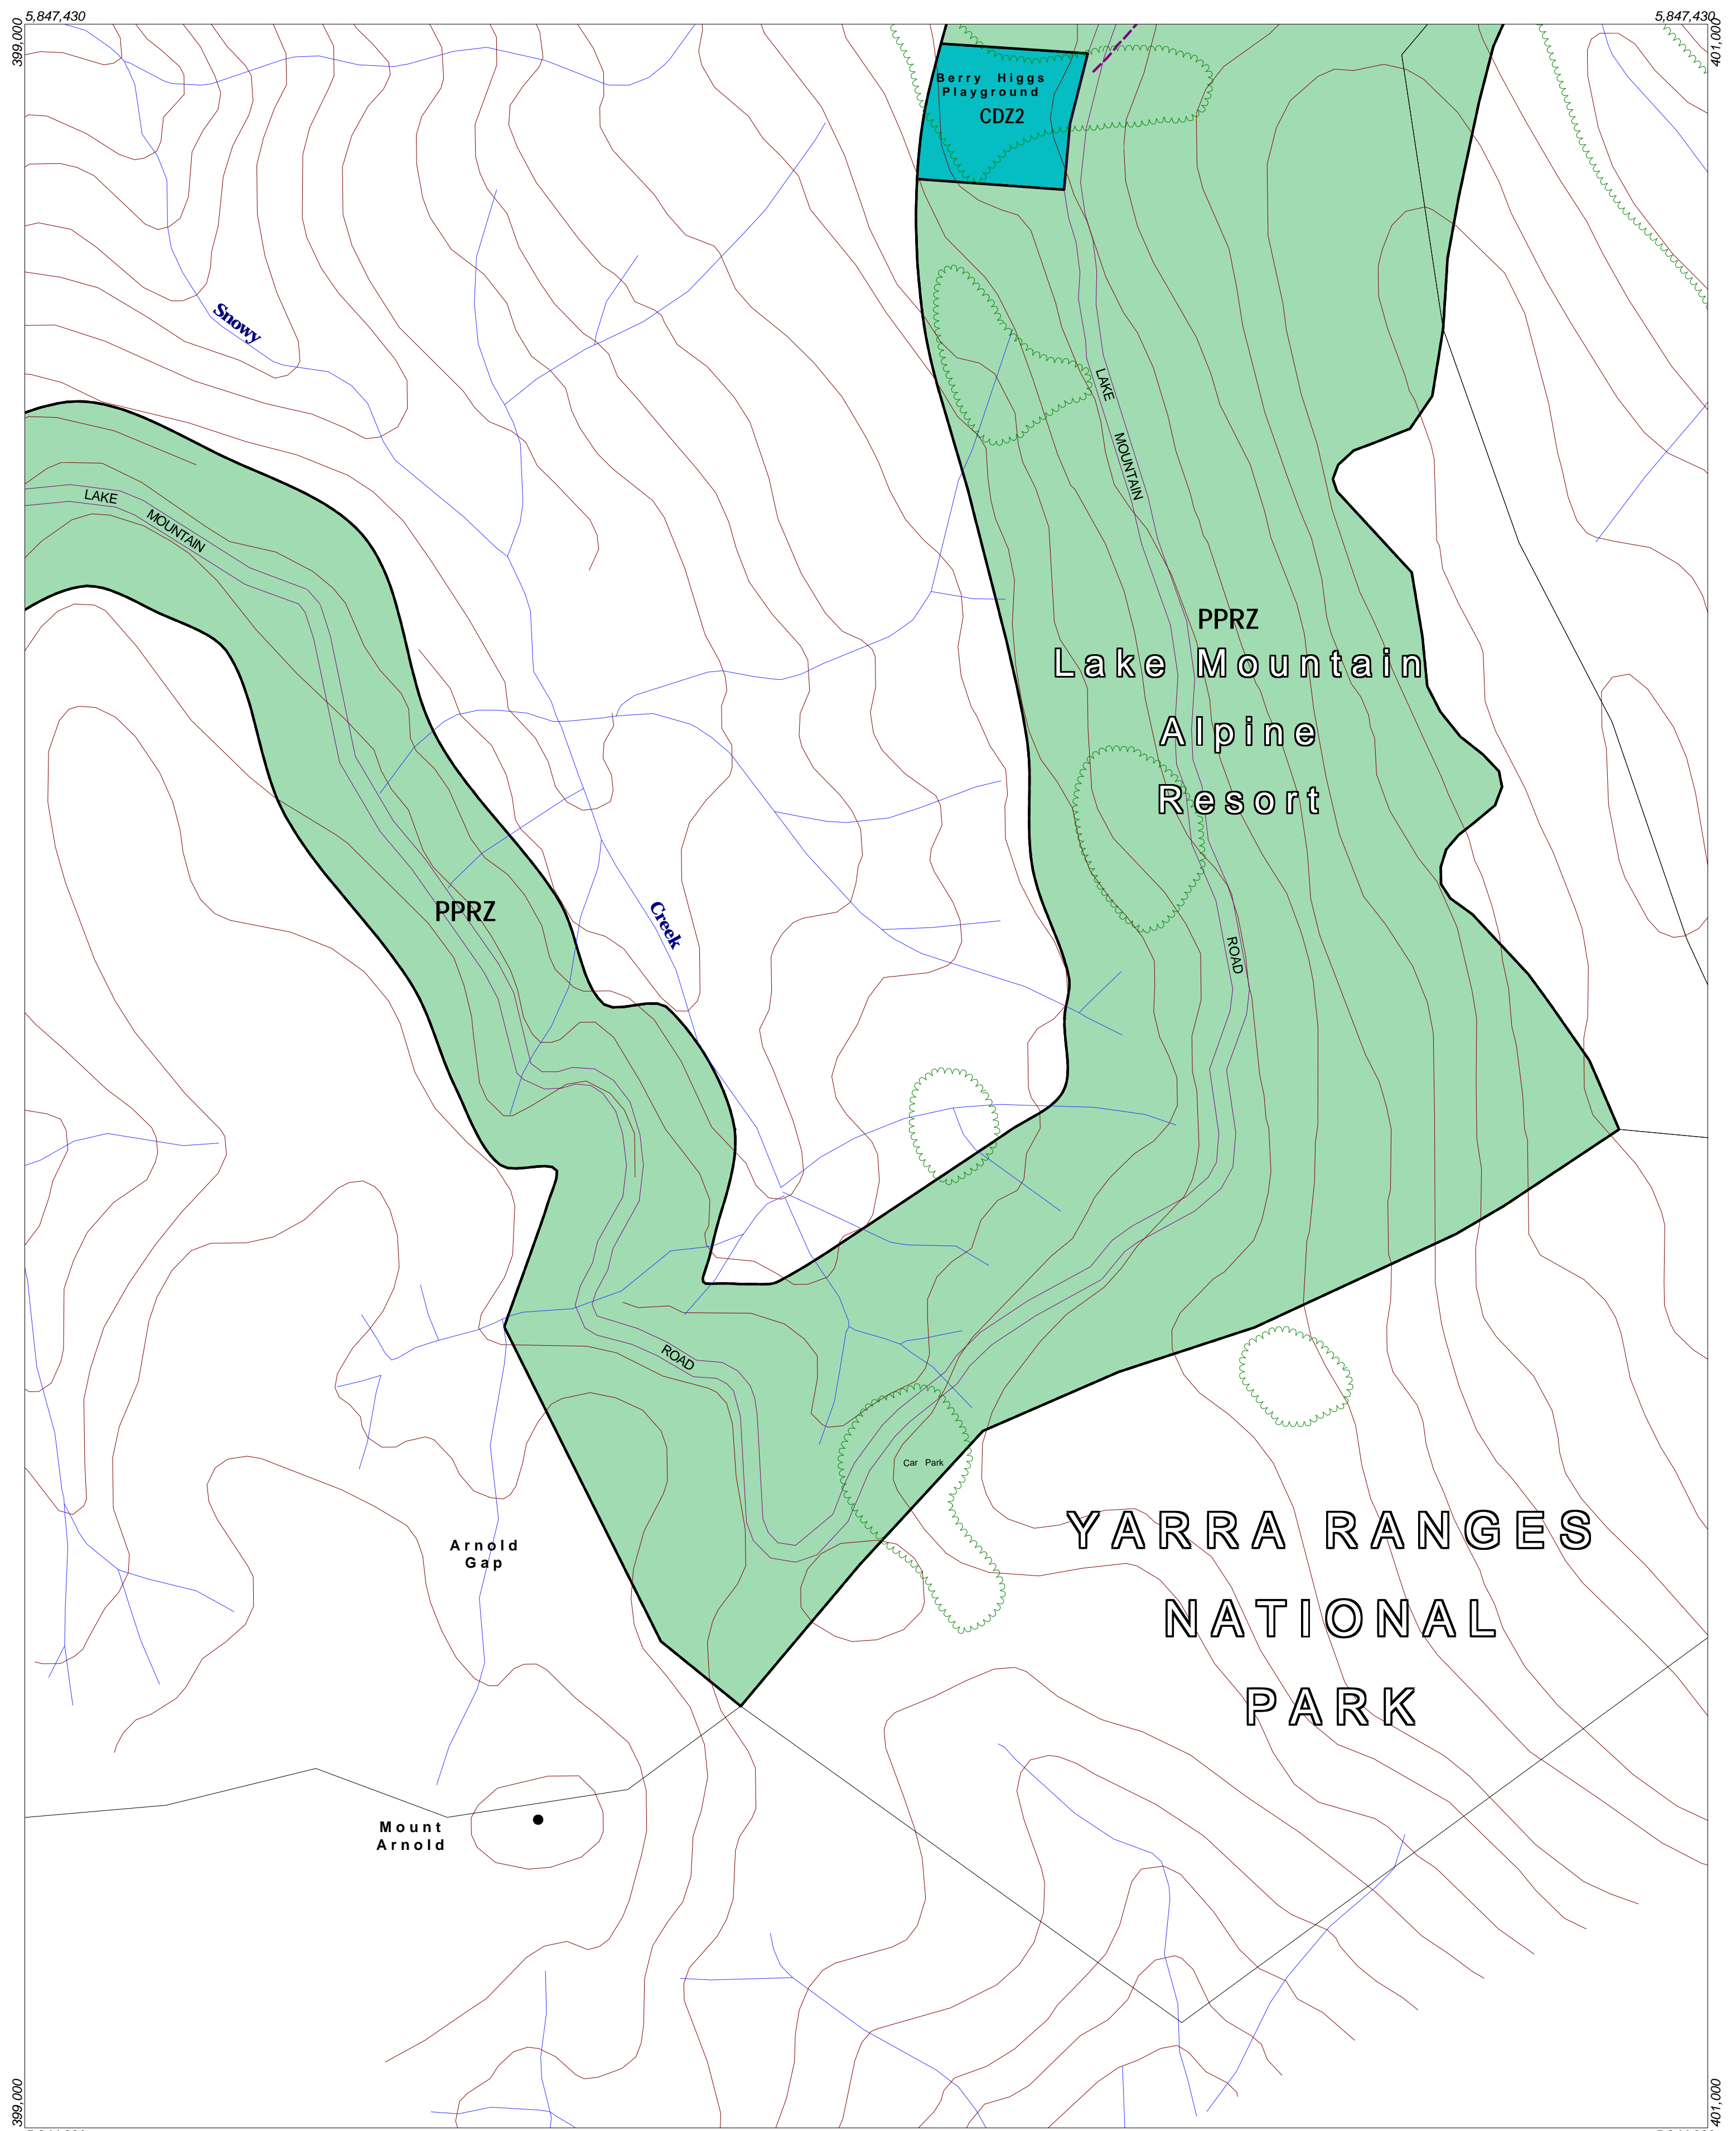

ALPINE RESORTS PLANNING SCHEME - LOCAL PROVISION

Public Land	
PPRZ	Public Park And Recreation Zone
Special Purpose	
CDZ2	Comprehensive Development Zone 2

Amendment C10
Printed: 16/6/2004