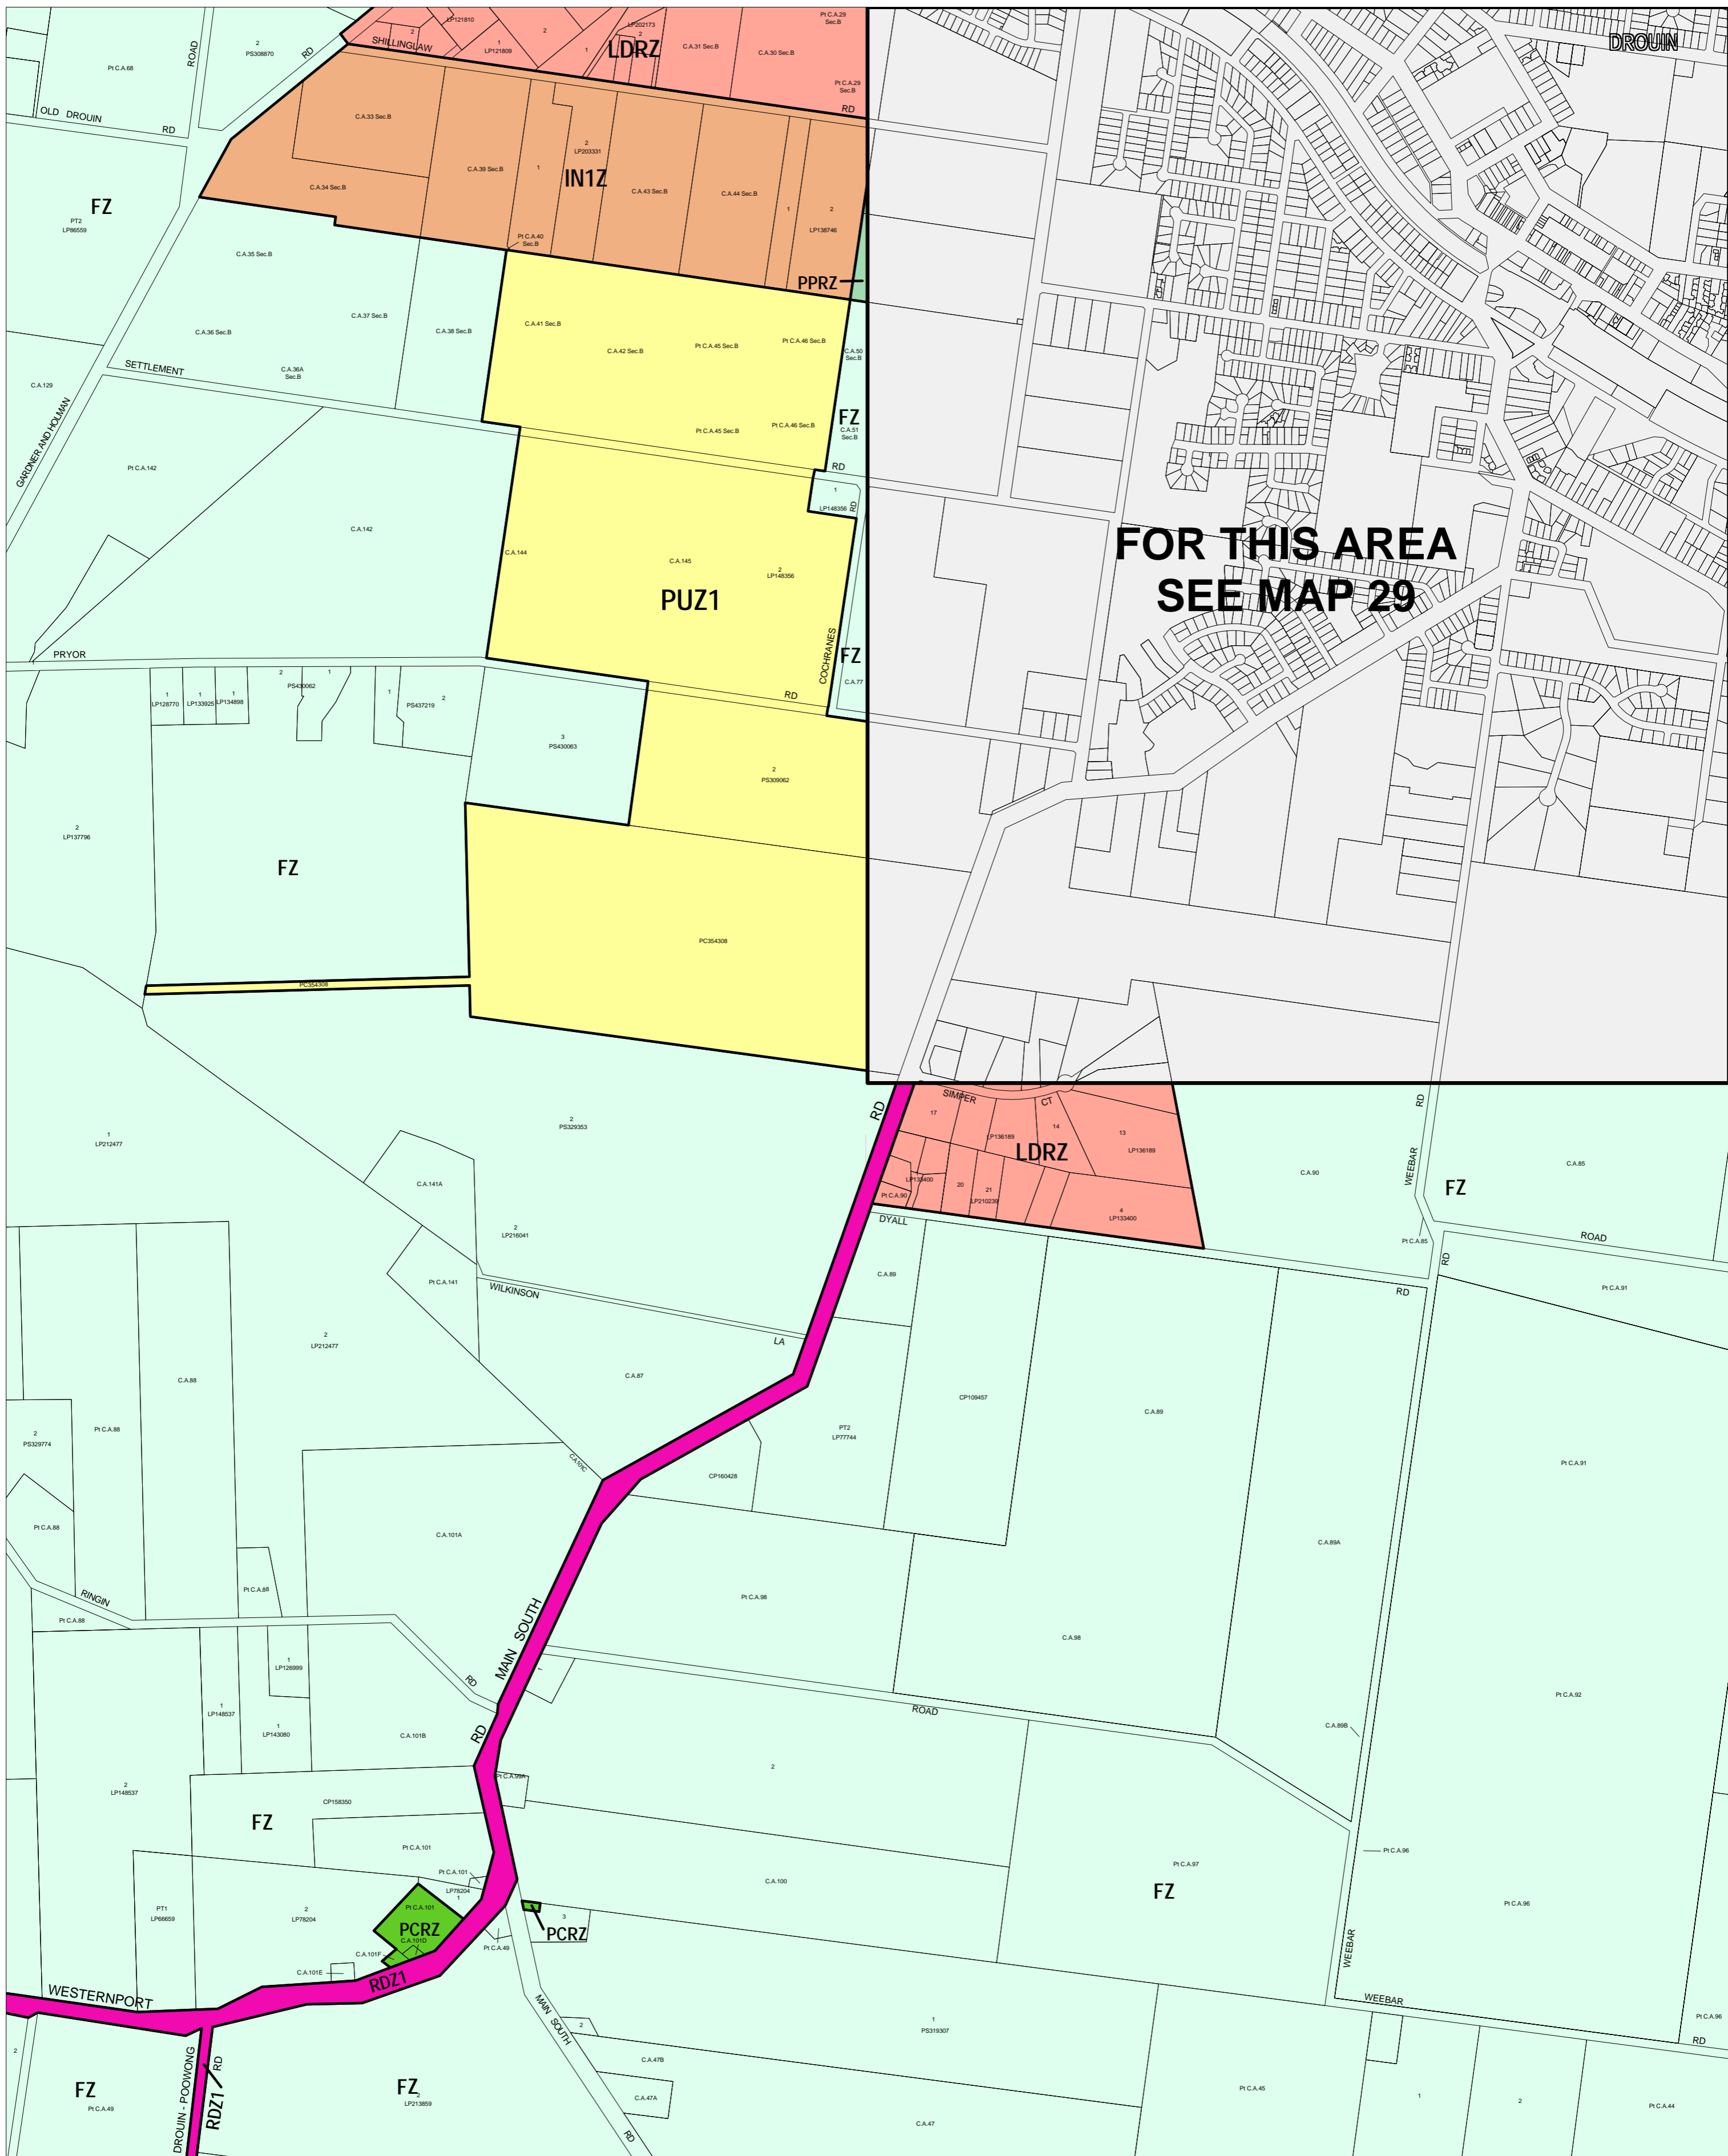

BAW BAW PLANNING SCHEME - LOCAL PROVISION

Industrial	R1Z Residential 1 Zone
IN1Z Industrial 1 Zone	Rural
Public Land	FZ Farming Zone
PCRZ Public Conservation And Resource Zone	
PPRZ Public Park And Recreation Zone	
PUZ1 Public Use Zone Service And Utility	
PUZ4 Public Use Zone Transport	
Road Zone Category 1	
Residential	
LDRZ Low Density Residential Zone	

Amendment C35
Printed: 8/3/2006