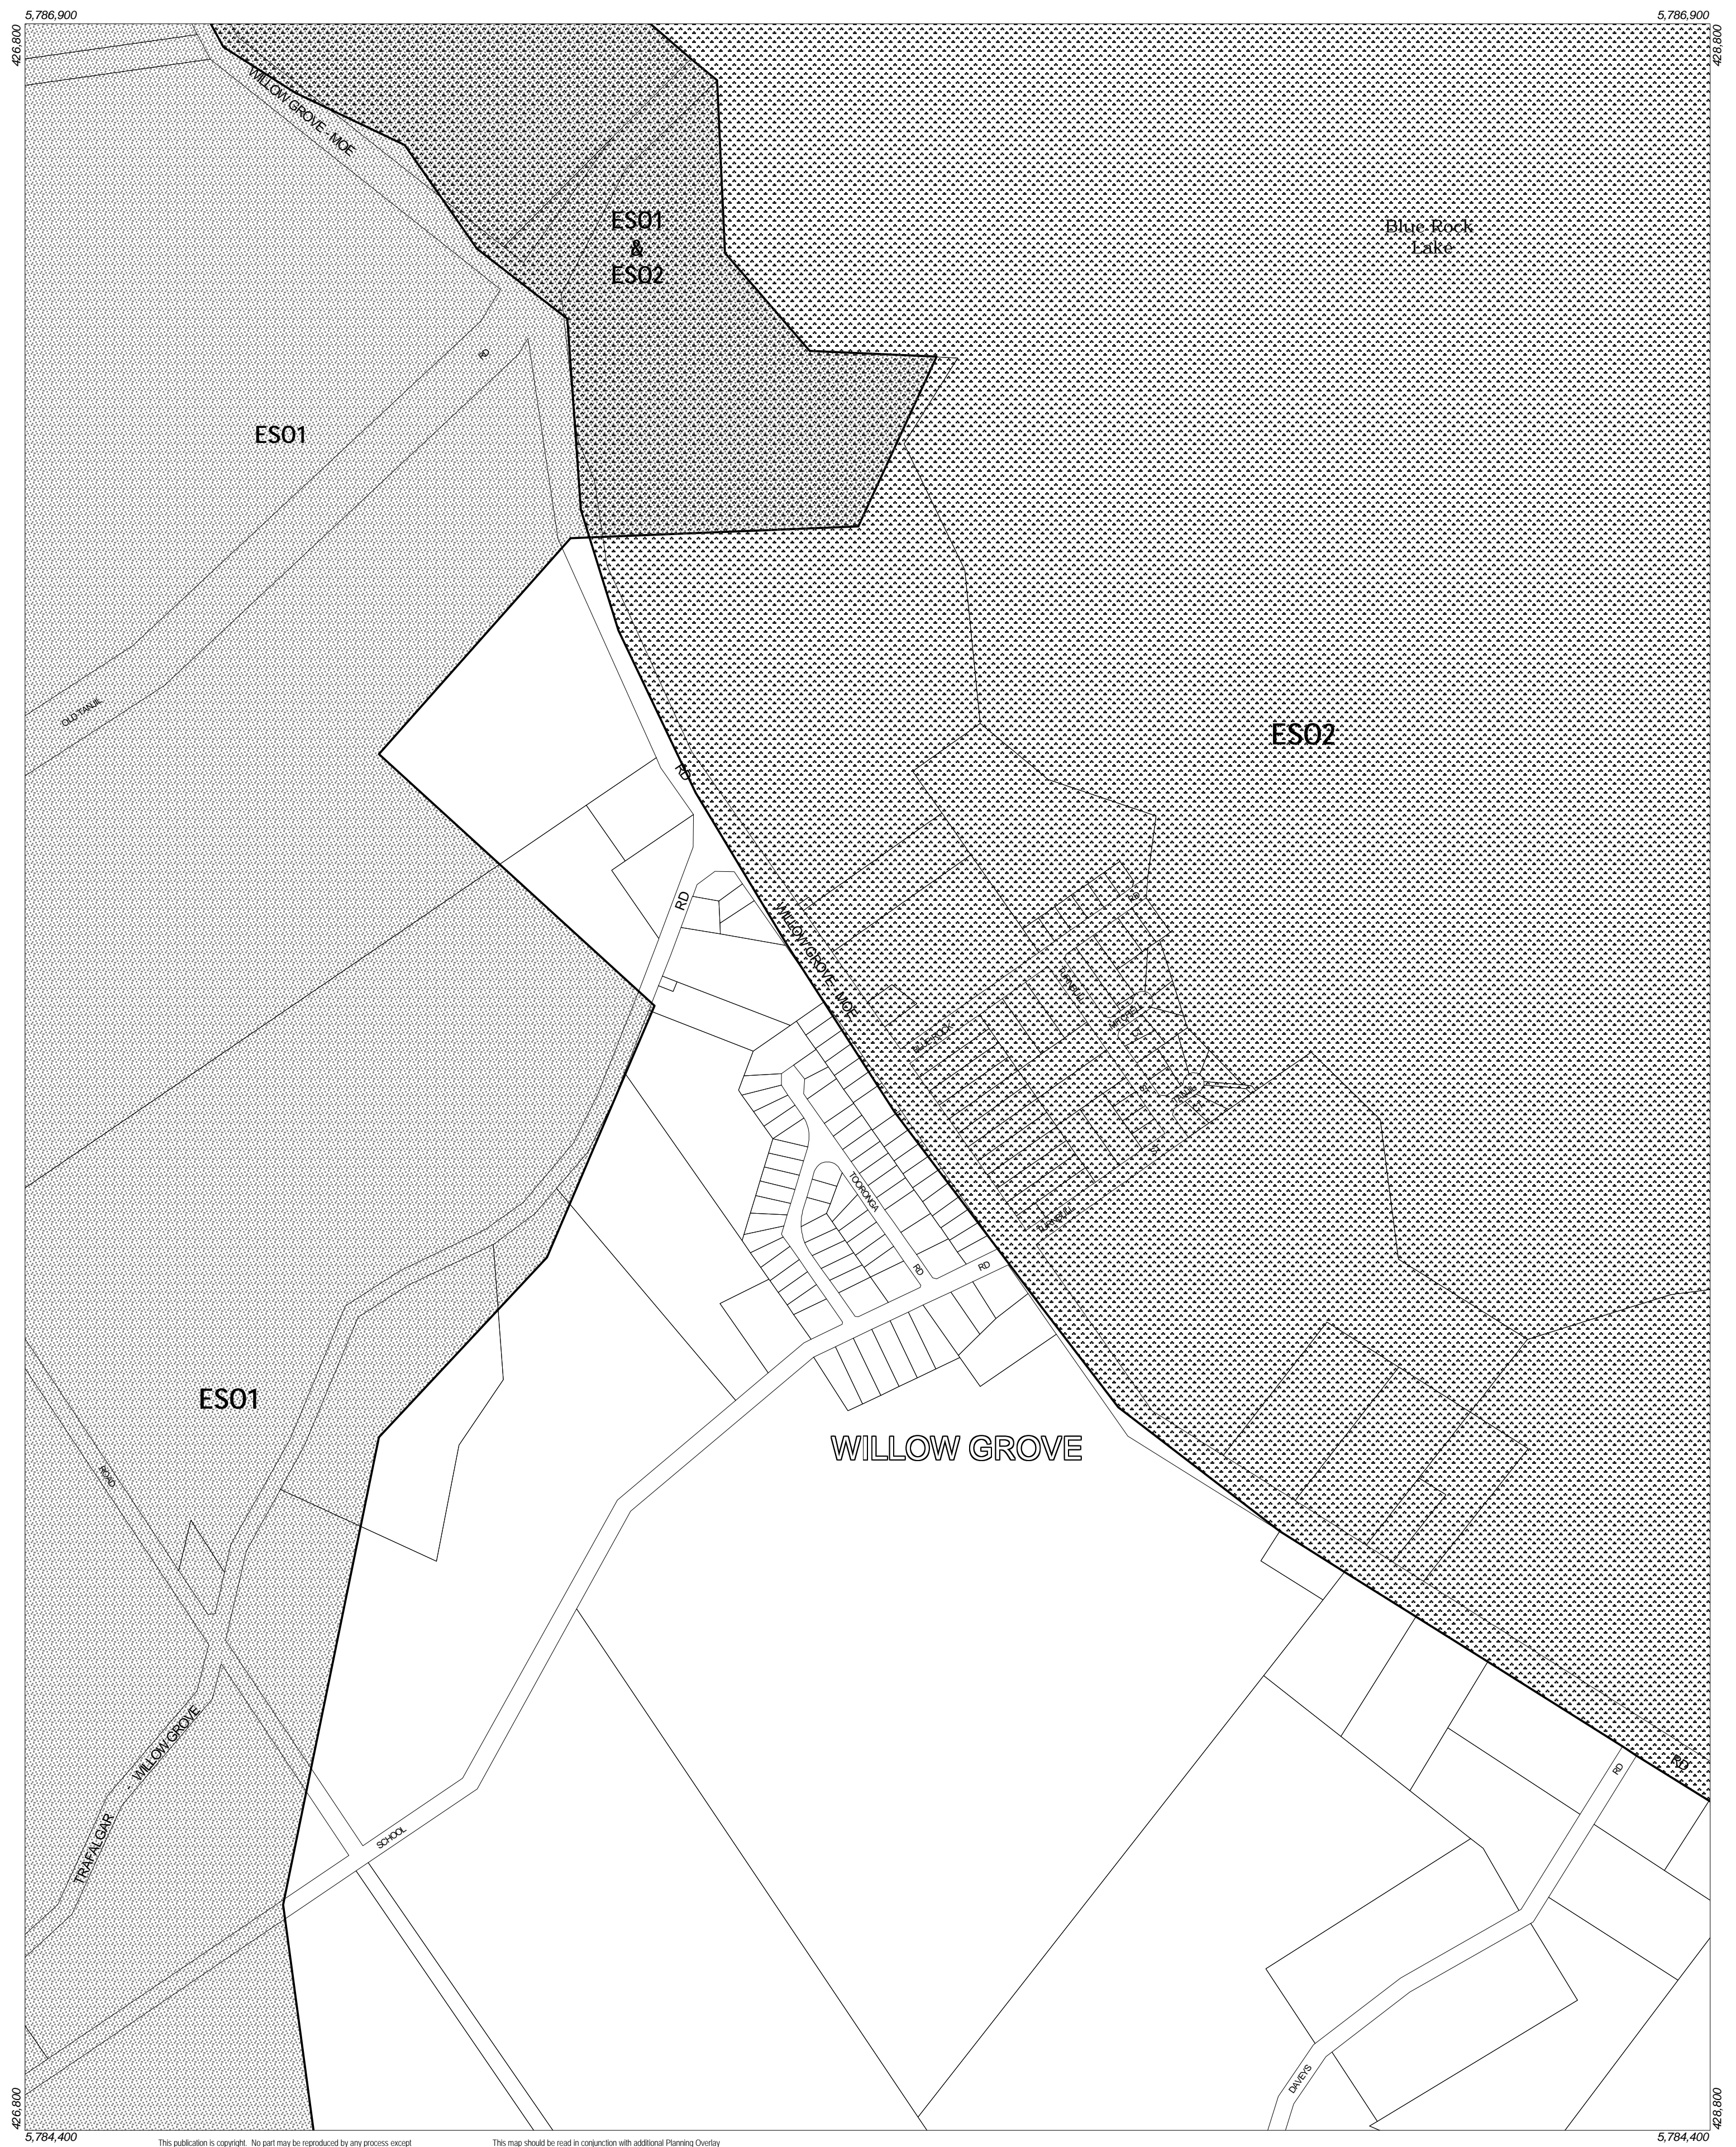

BAW BAW PLANNING SCHEME - LOCAL PROVISION

Overlays	
ES01	Environmental Significance Overlay - Schedule 1
ES02	Environmental Significance Overlay - Schedule 2

Amendment C17
Printed: 4/2/2003