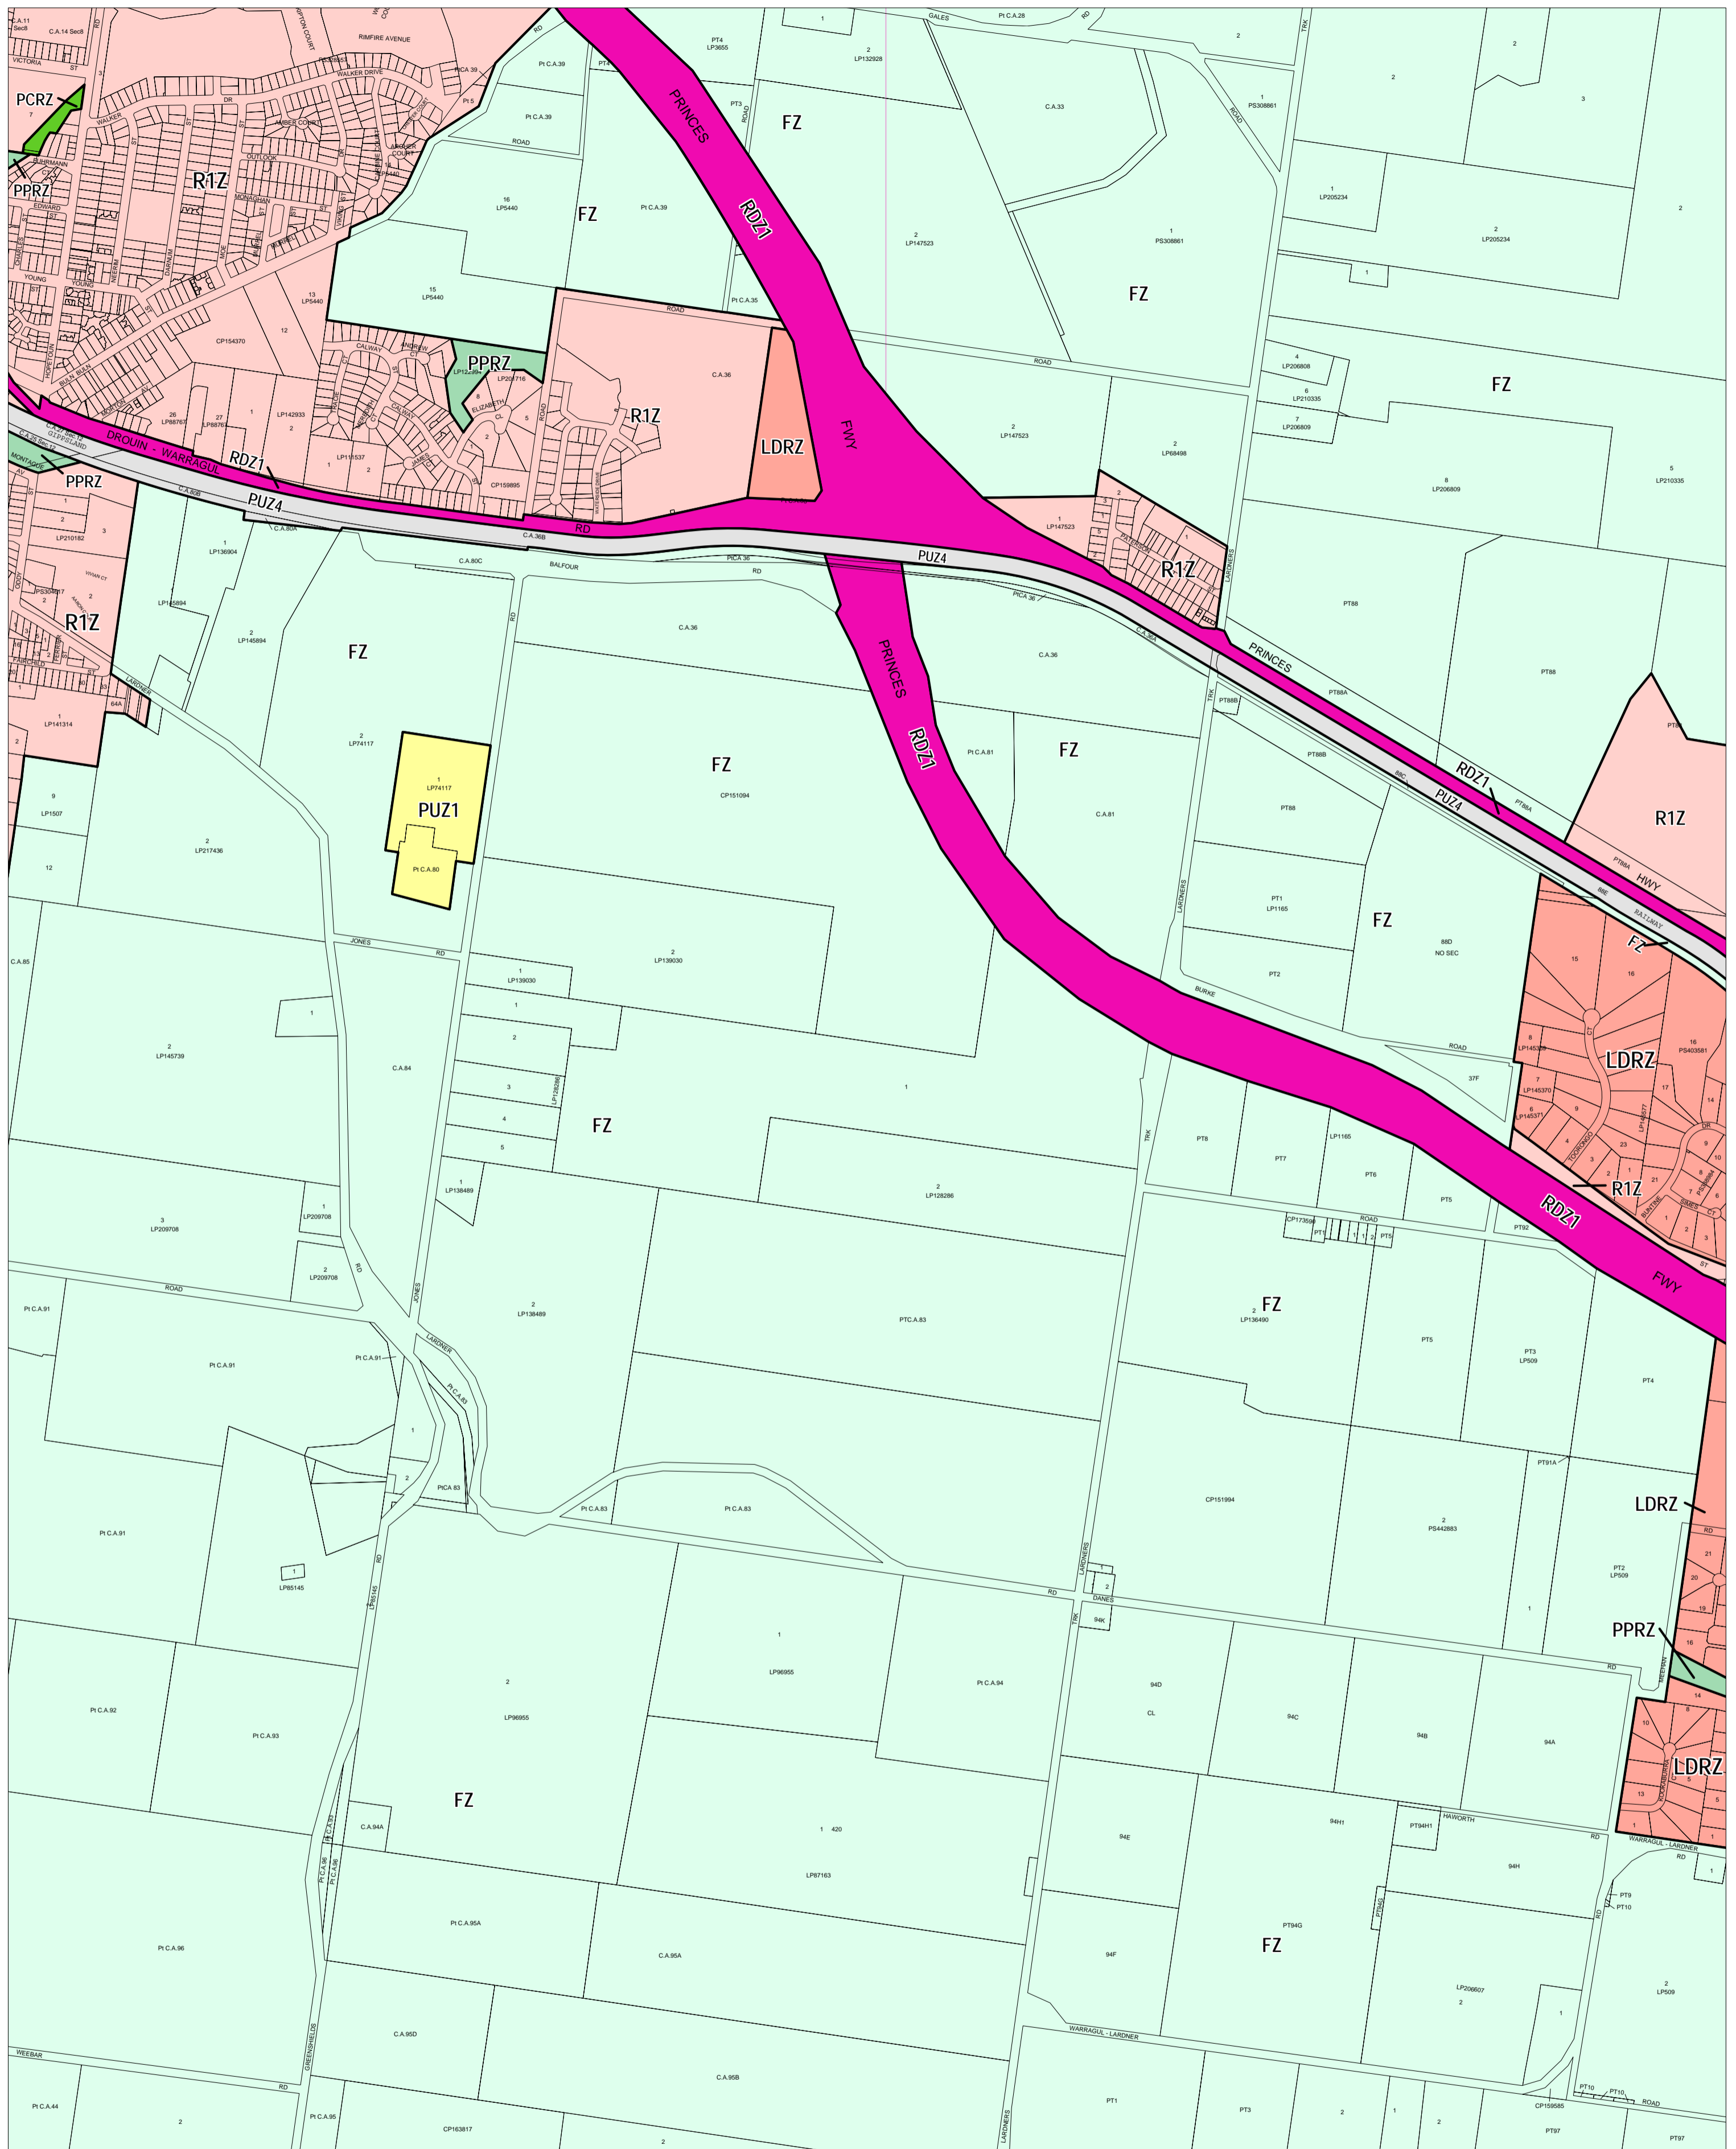

BAW BAW PLANNING SCHEME - LOCAL PROVISION

Public Land	
	Public Conservation And Resource Zone
	Public Park And Recreation Zone
	Public Use Zone - Service And Utility
	Public Use Zone - Transport
	Road Zone - Category 1
Residential	
	Low Density Residential Zone
	Residential 1 Zone
Rural	
	Farming Zone

200 0 200 400 600 800 1000 m

AUSTRALIAN MAP GRID ZONE 55

INDEX TO ADJOINING METRIC SERIES MAP