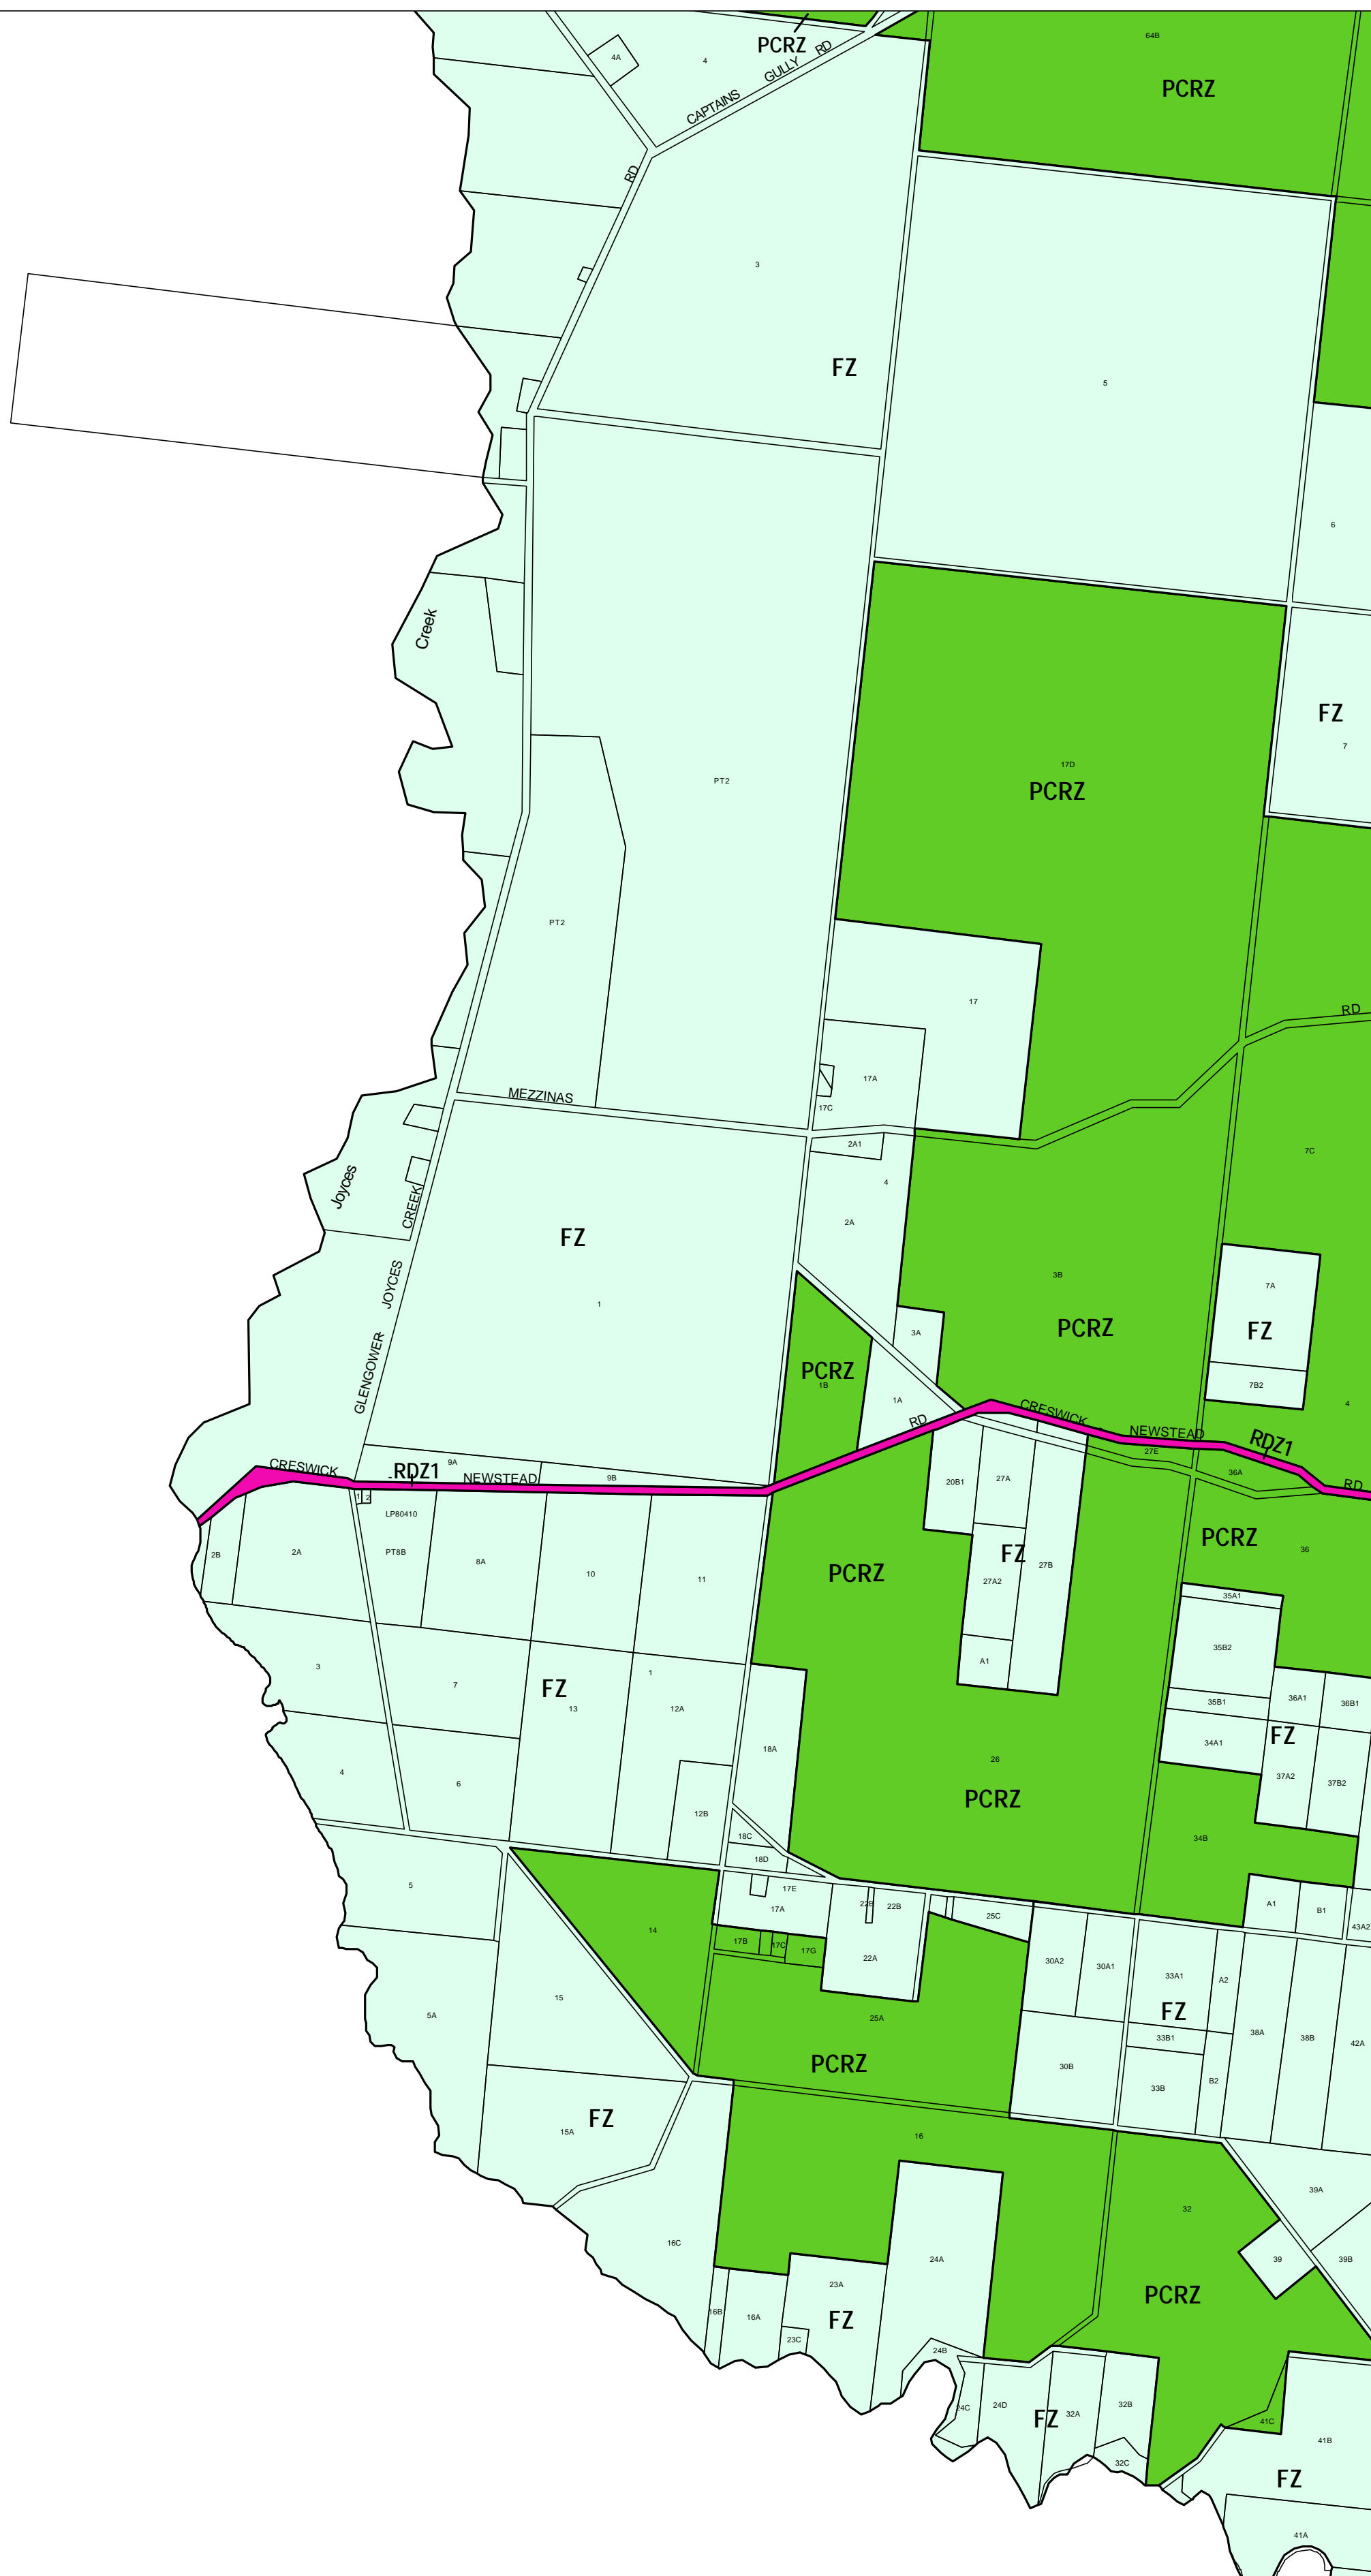

MOUNT ALEXANDER PLANNING SCHEME - LOCAL PROVISION

Public Land

- Public Conservation And Resource Zone

Rural

- Farming Zone

Road Zone Category 1

AUSTRALIAN MAP GRID ZONE 55

Printed: 15/8/2006

AMENDMENT C35