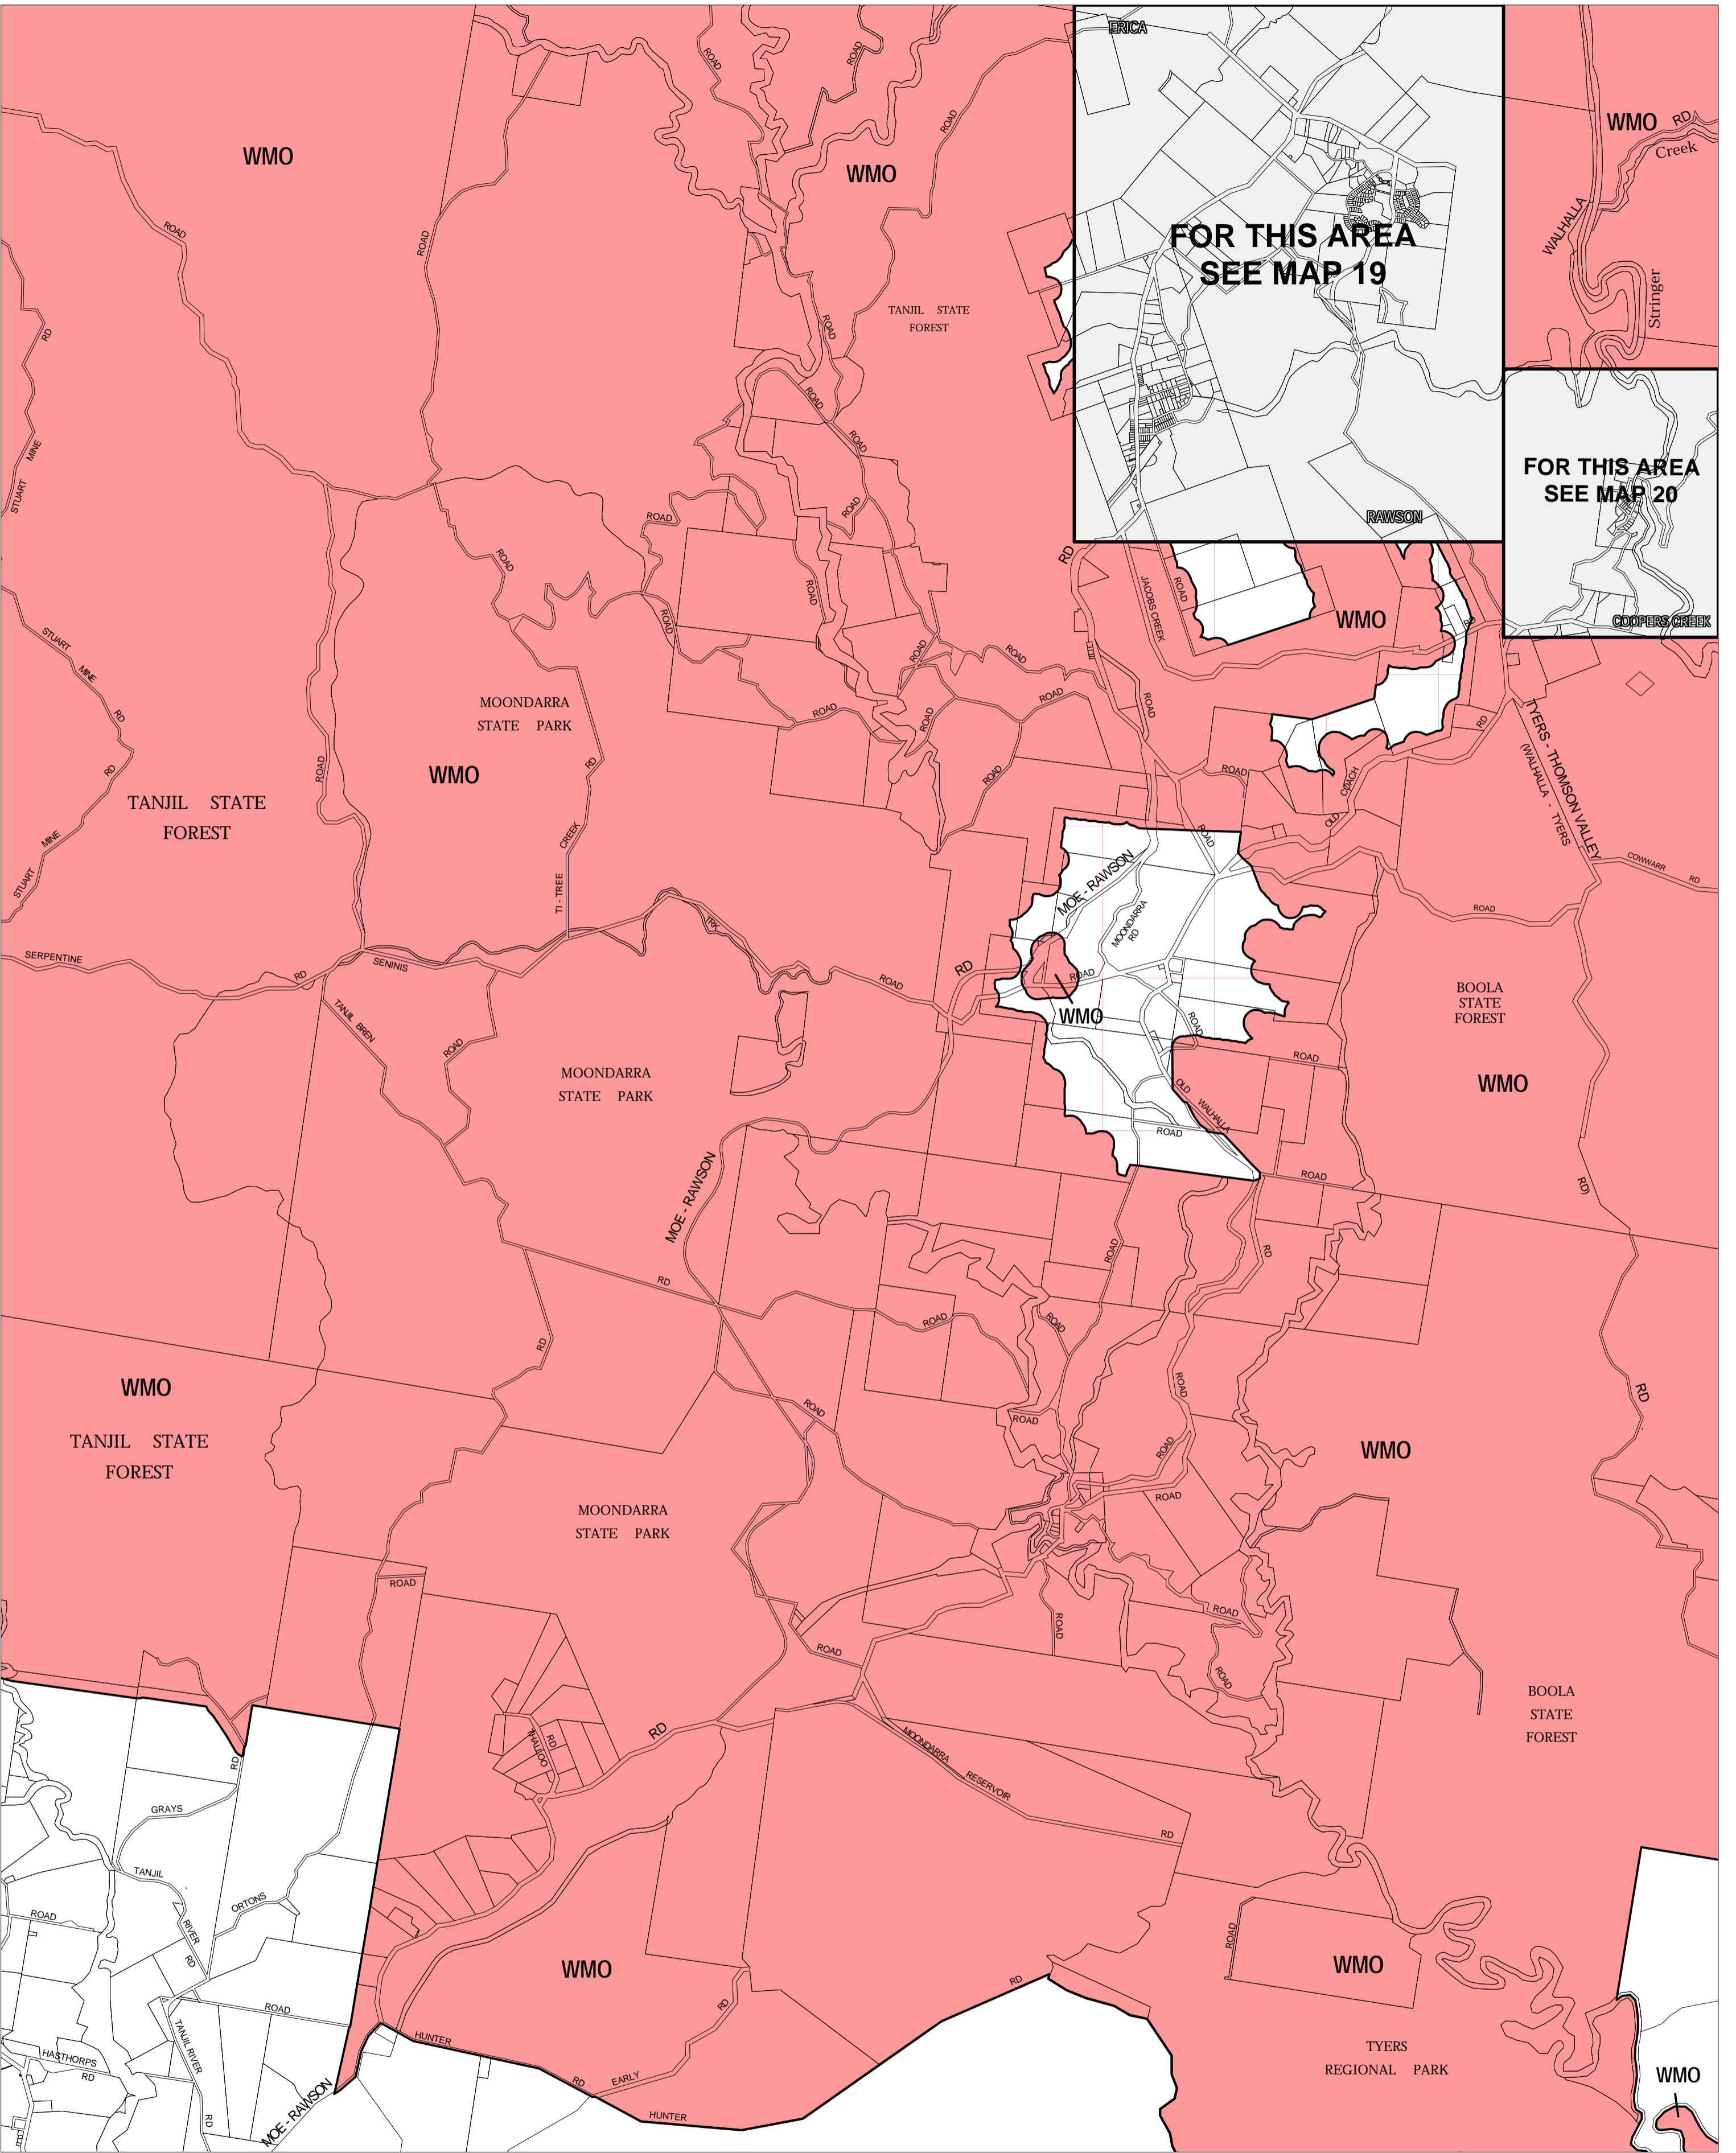

BAW BAW PLANNING SCHEME - LOCAL PROVISION

Overlays

- WMO Wildfire Management Overlay

Printed: 20/7/2007

AMENDMENT C33