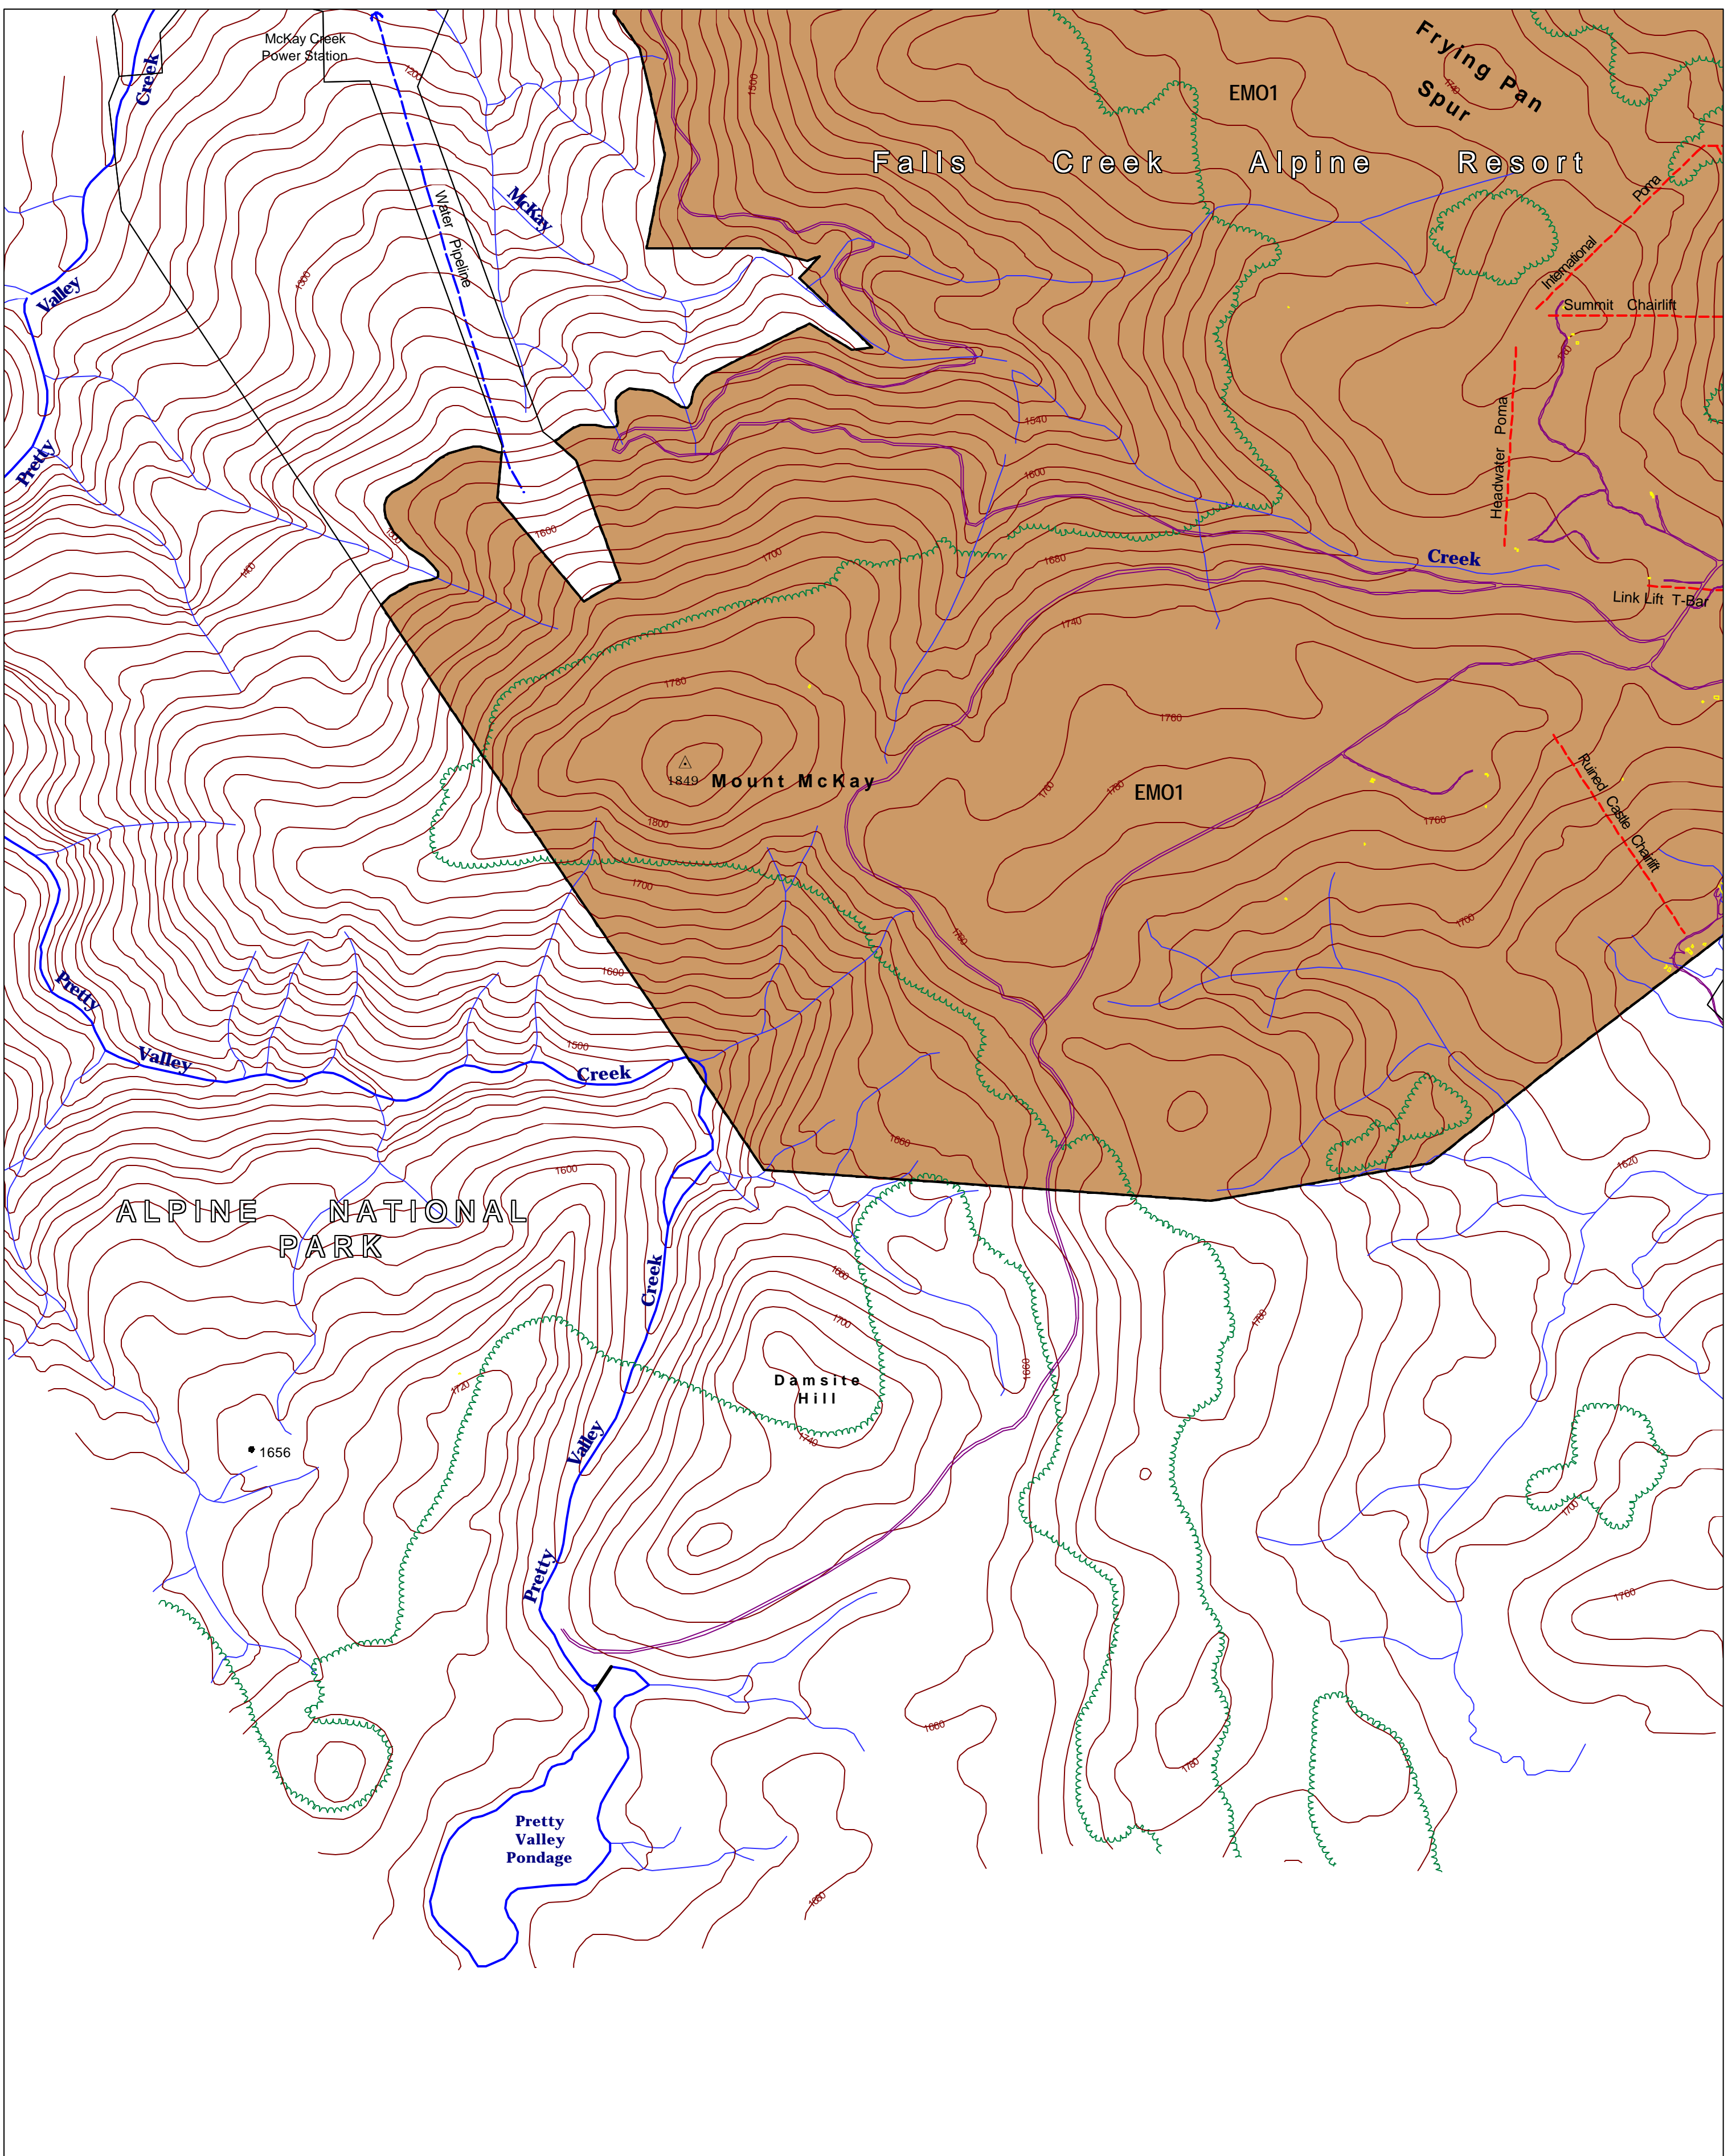

ALPINE RESORTS PLANNING SCHEME - LOCAL PROVISION

Overlays

EMO1 Erosion Management Overlay - Schedule 1

AUSTRALIAN MAP GRID ZONE 55

Printed: 10/10/2007

AMENDMENT C9