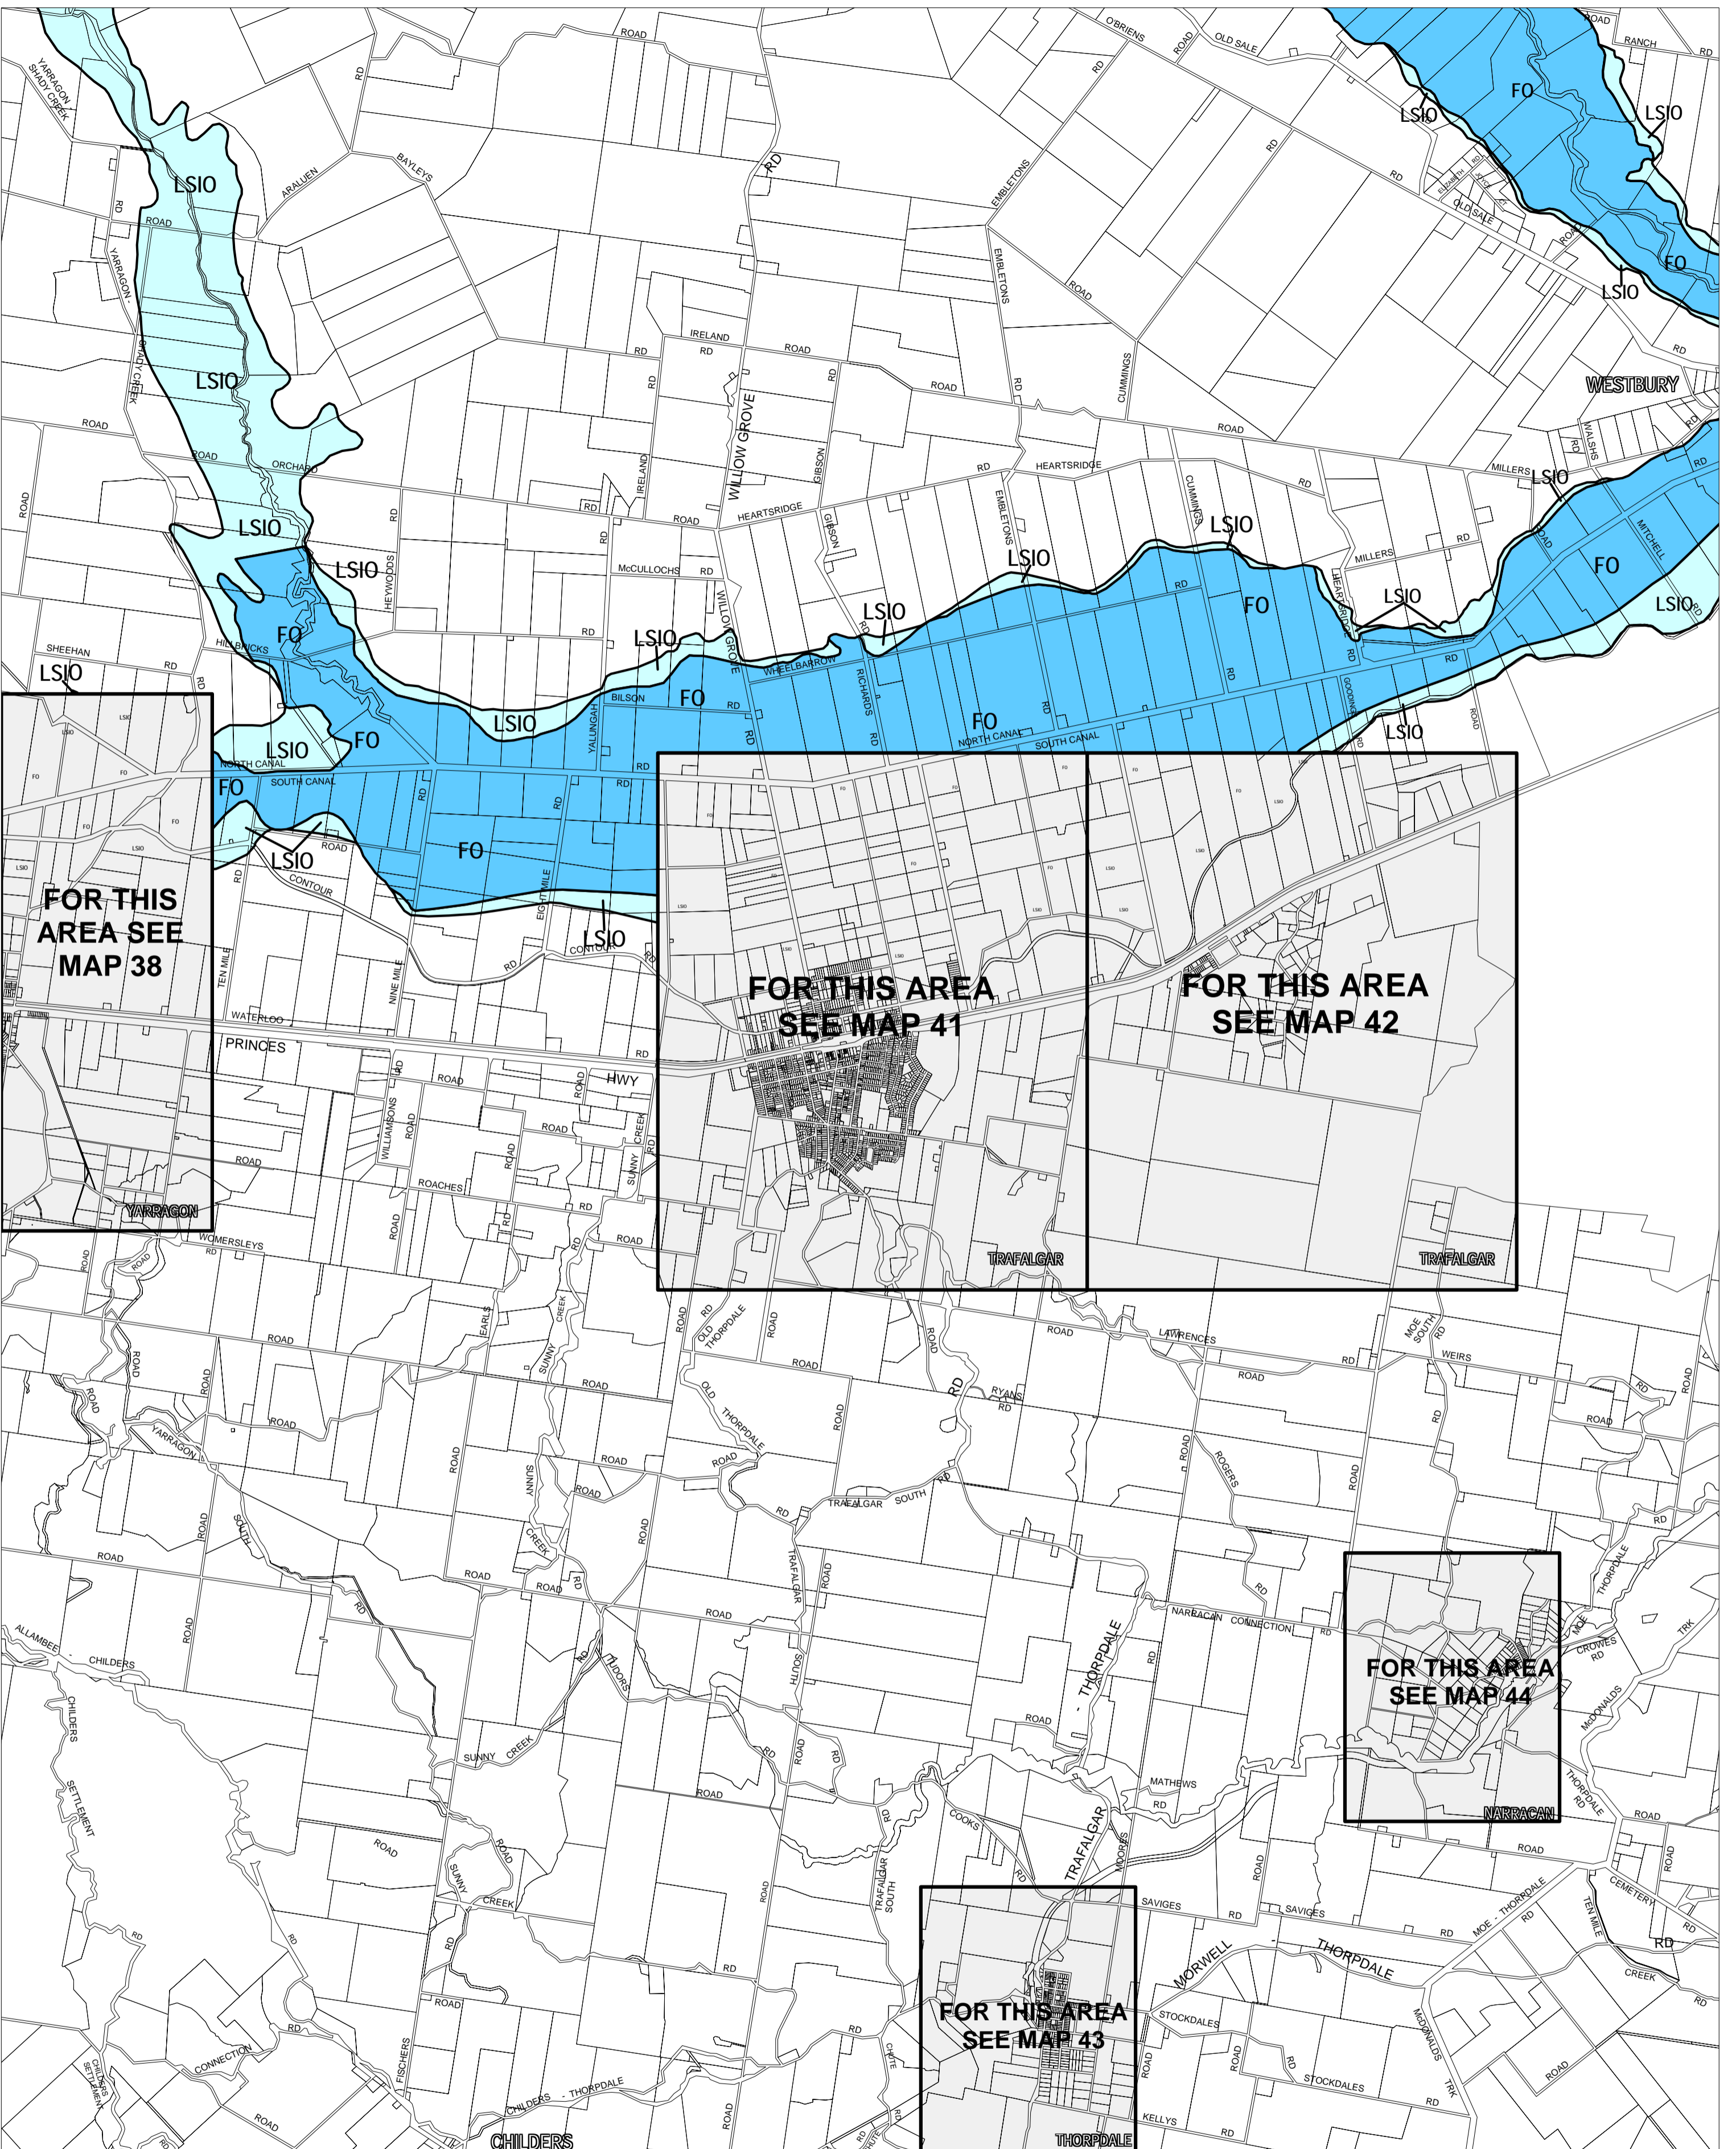

BAW BAW PLANNING SCHEME - LOCAL PROVISION

This publication is copyright. No part may be reproduced by any process except in accordance with the provisions of the Copyright Act. © State of Victoria.

This map should be read in conjunction with additional Planning Overlay Maps (if applicable) as indicated on the INDEX TO MAPS.

Overlays

- Floodway Overlay
- Land Subject To Inundation Overlay

Printed: 28/5/2008

AMENDMENT C18