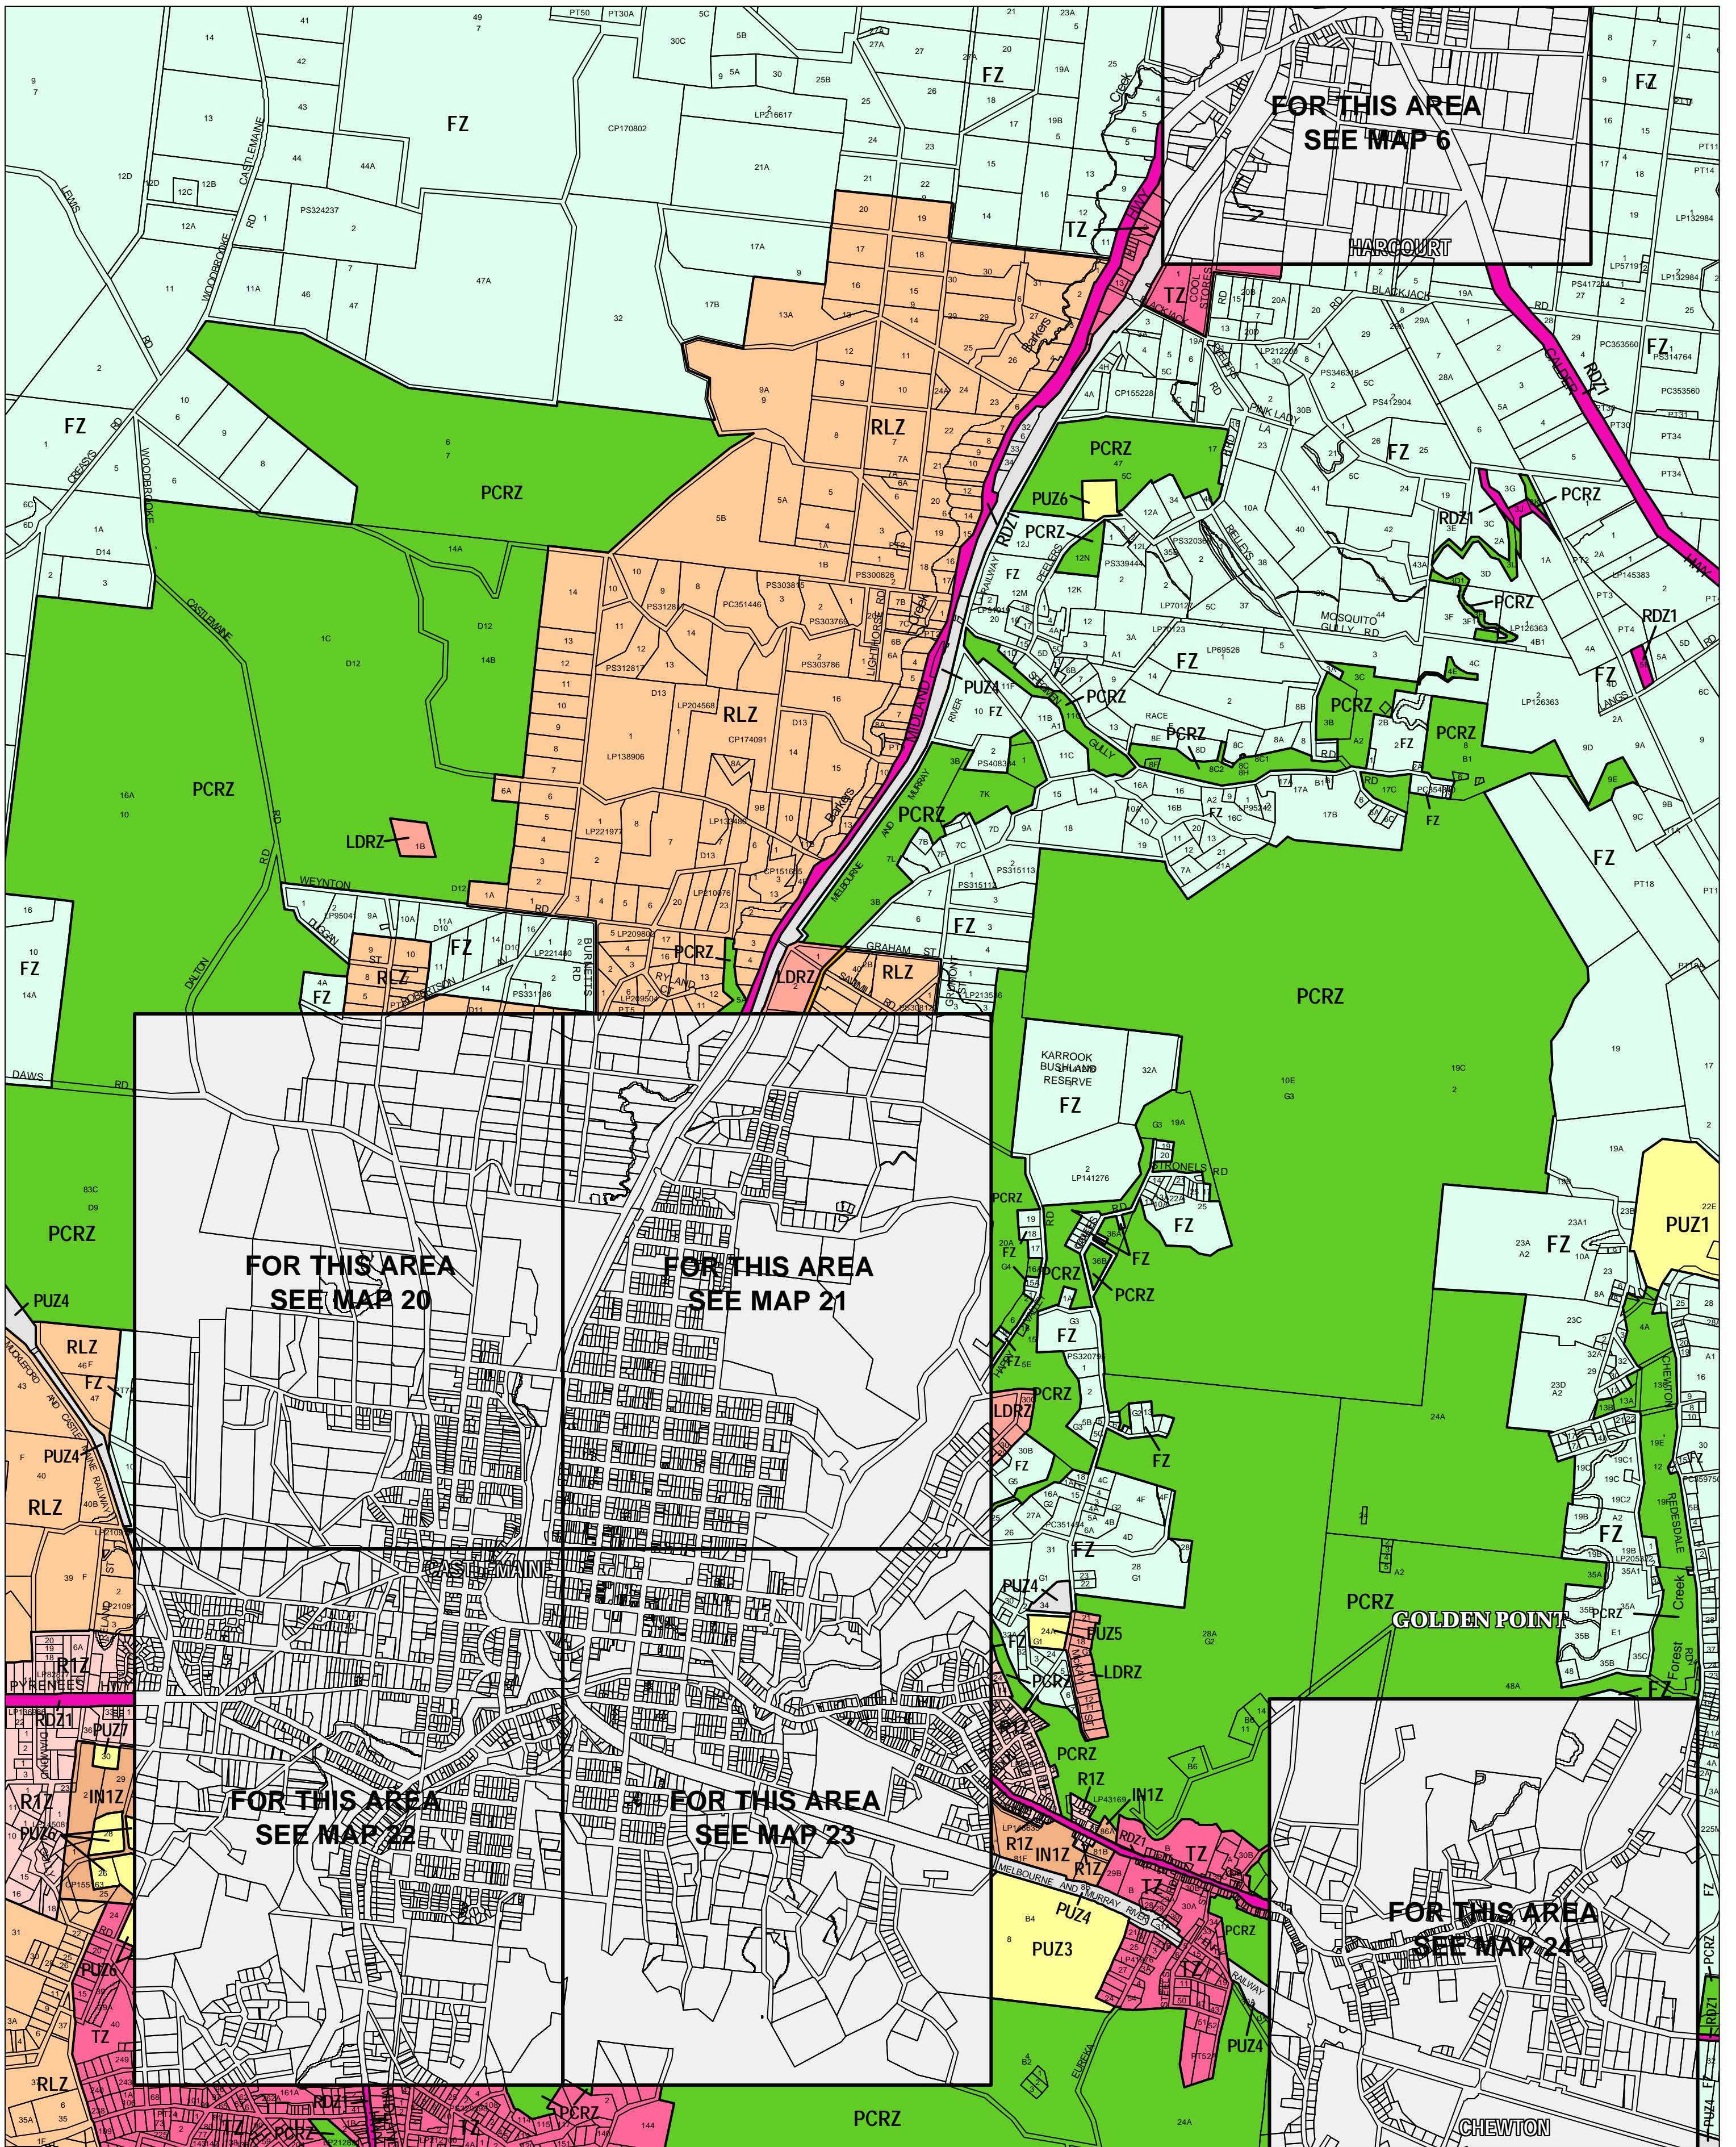

MOUNT ALEXANDER PLANNING SCHEME - LOCAL PROVISION

Industrial	Public Use Zone Transport
IN1Z Industrial 1 Zone	PUZ4 Public Use Zone Transport
Public Land	Road Zone Category 1
PCRZ Public Conservation And Resource Zone	RDZ1 Road Zone Category 1
PUZ5 Public Use Zone Cemetery/Crematorium	RDZ2 Road Zone Category 2
PUZ3 Public Use Zone Health And Community	Residential
PUZ6 Public Use Zone Local Government	LDRZ Low Density Residential Zone
PUZ7 Public Use Zone Other Public Use	R1Z Residential 1 Zone
PUZ1 Public Use Zone Service And Utility	R1T Township Zone
	Rural
	FZ Farming Zone
	RLZ Rural Living Zone