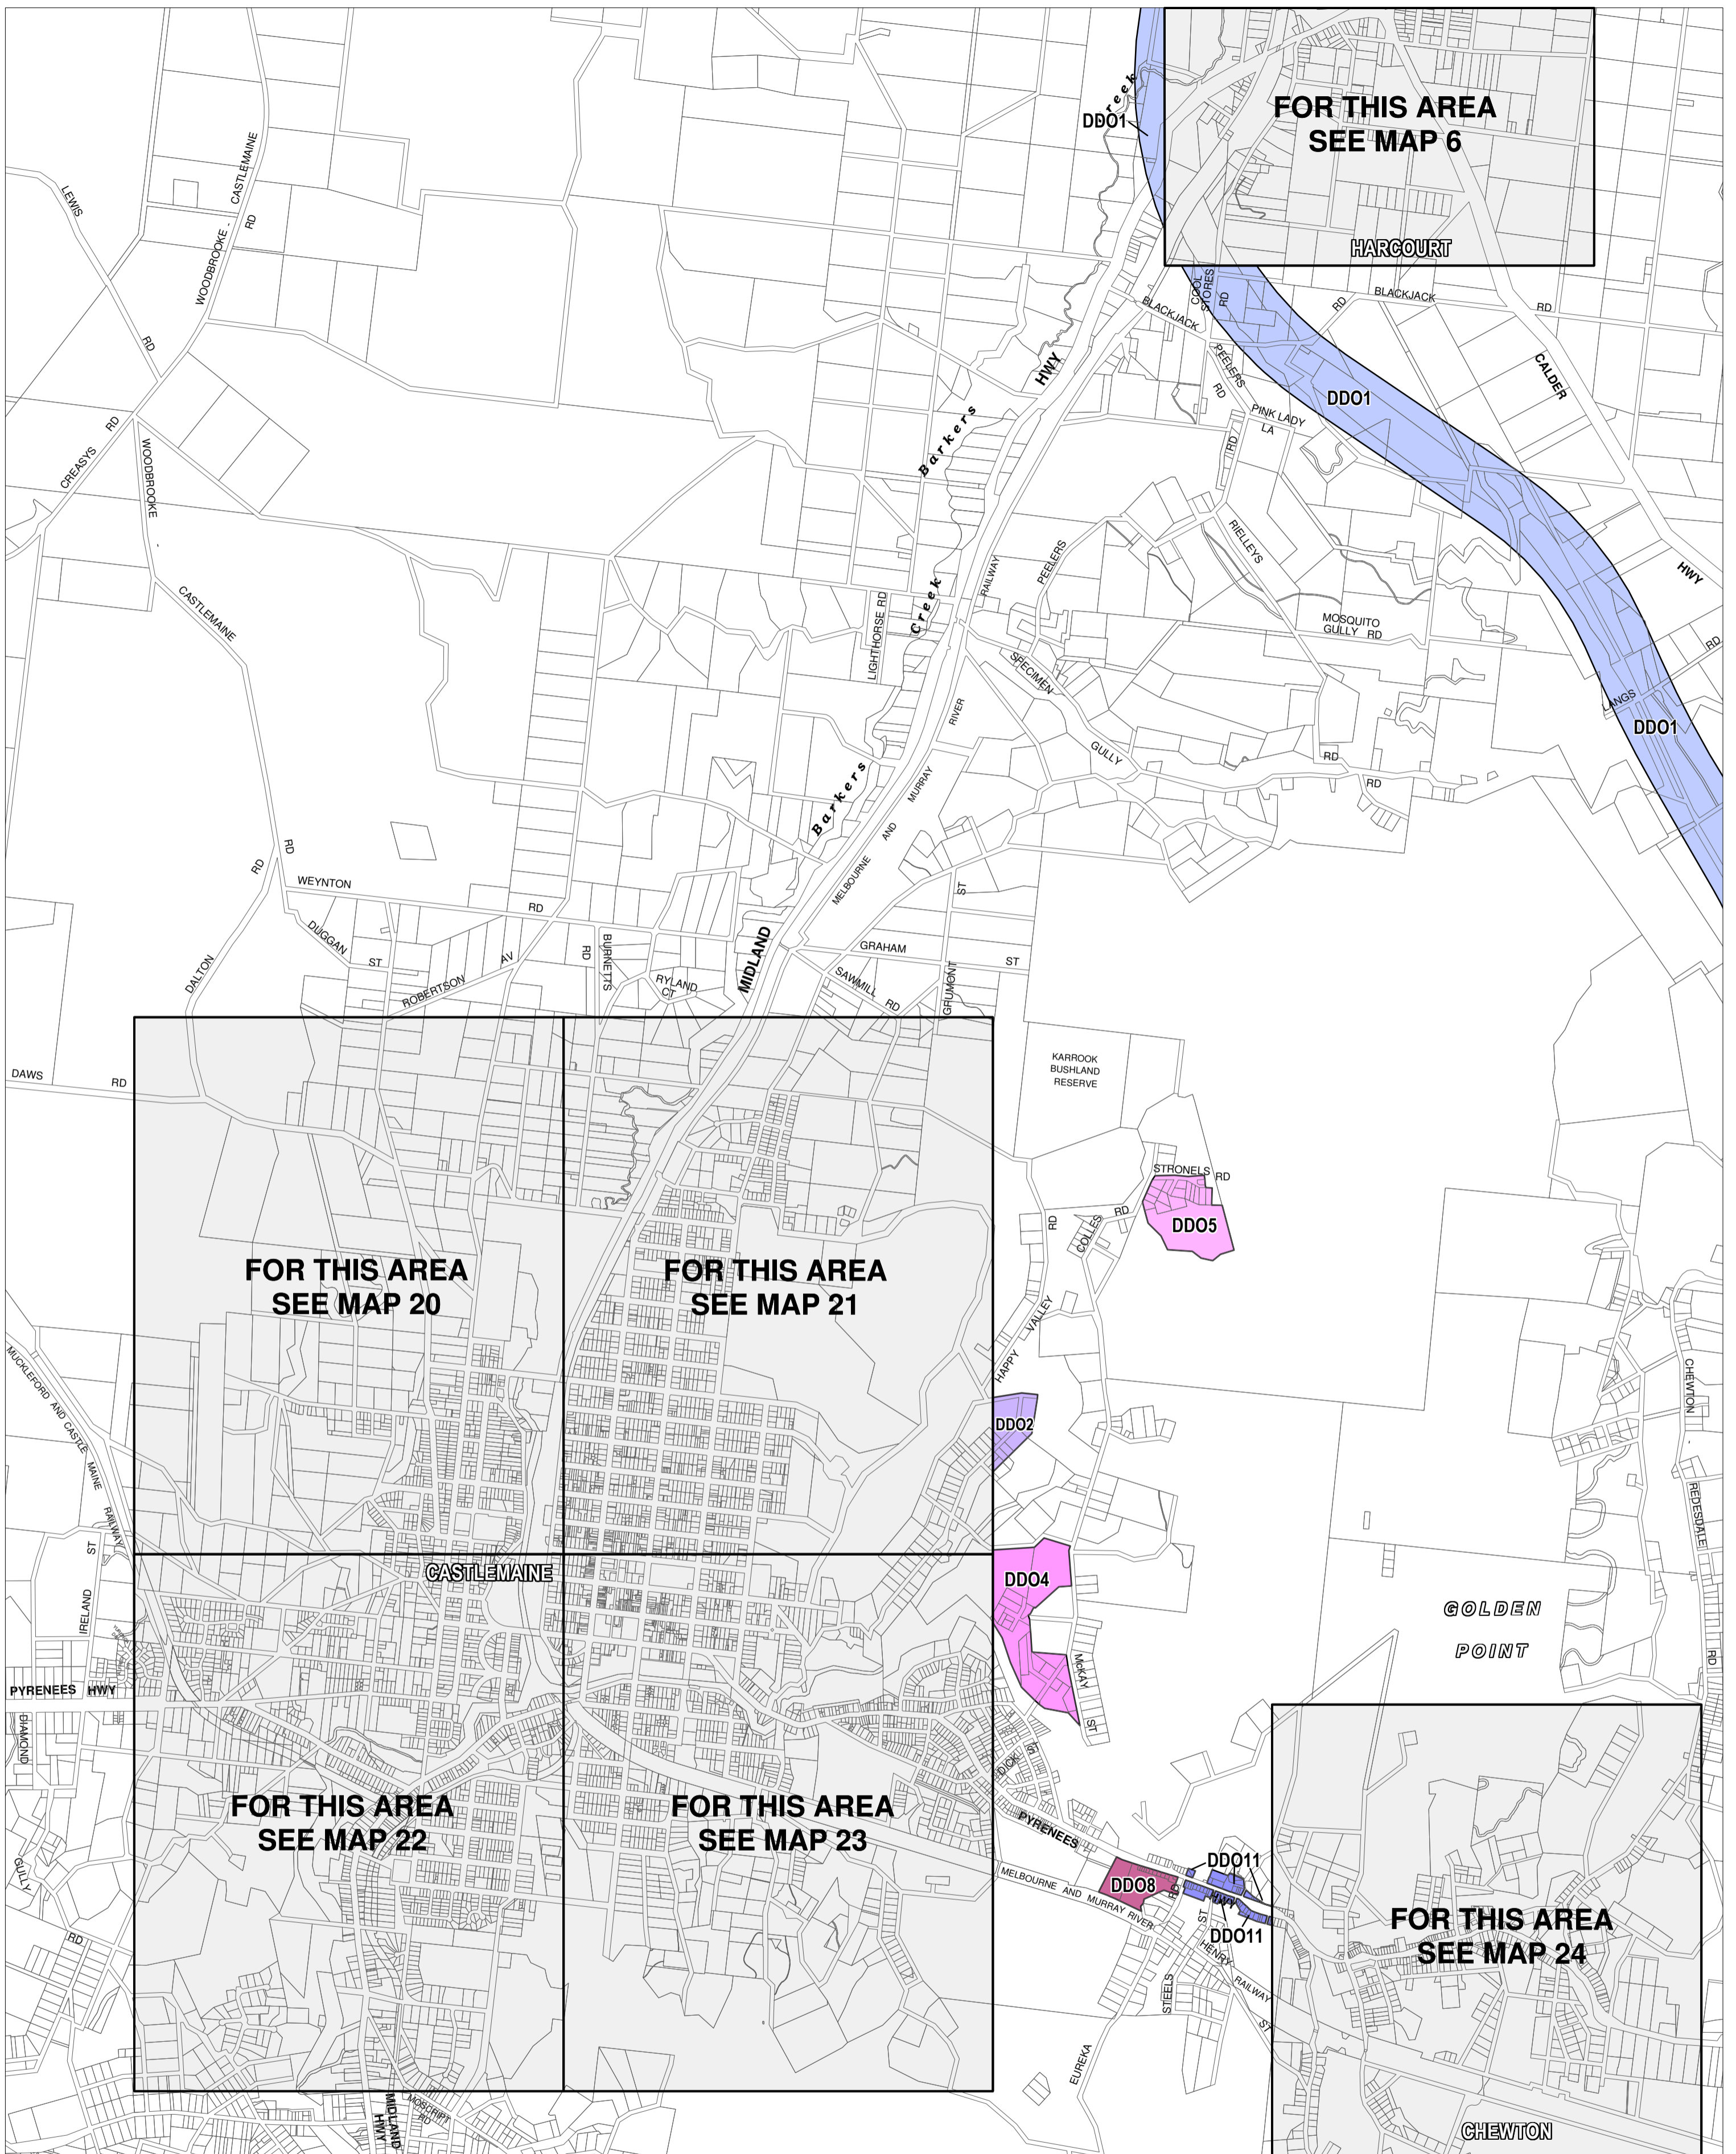

MOUNT ALEXANDER PLANNING SCHEME - LOCAL PROVISION

Overlays	Description
DDO1	Design And Development Overlay - Schedule 1
DDO11	Design And Development Overlay - Schedule 11
DDO2	Design And Development Overlay - Schedule 2
DDO4	Design And Development Overlay - Schedule 4
DDO5	Design And Development Overlay - Schedule 5
DDO8	Design And Development Overlay - Schedule 8

AUSTRALIAN MAP GRID ZONE 55

Printed: 6/7/2012

AMENDMENT C53