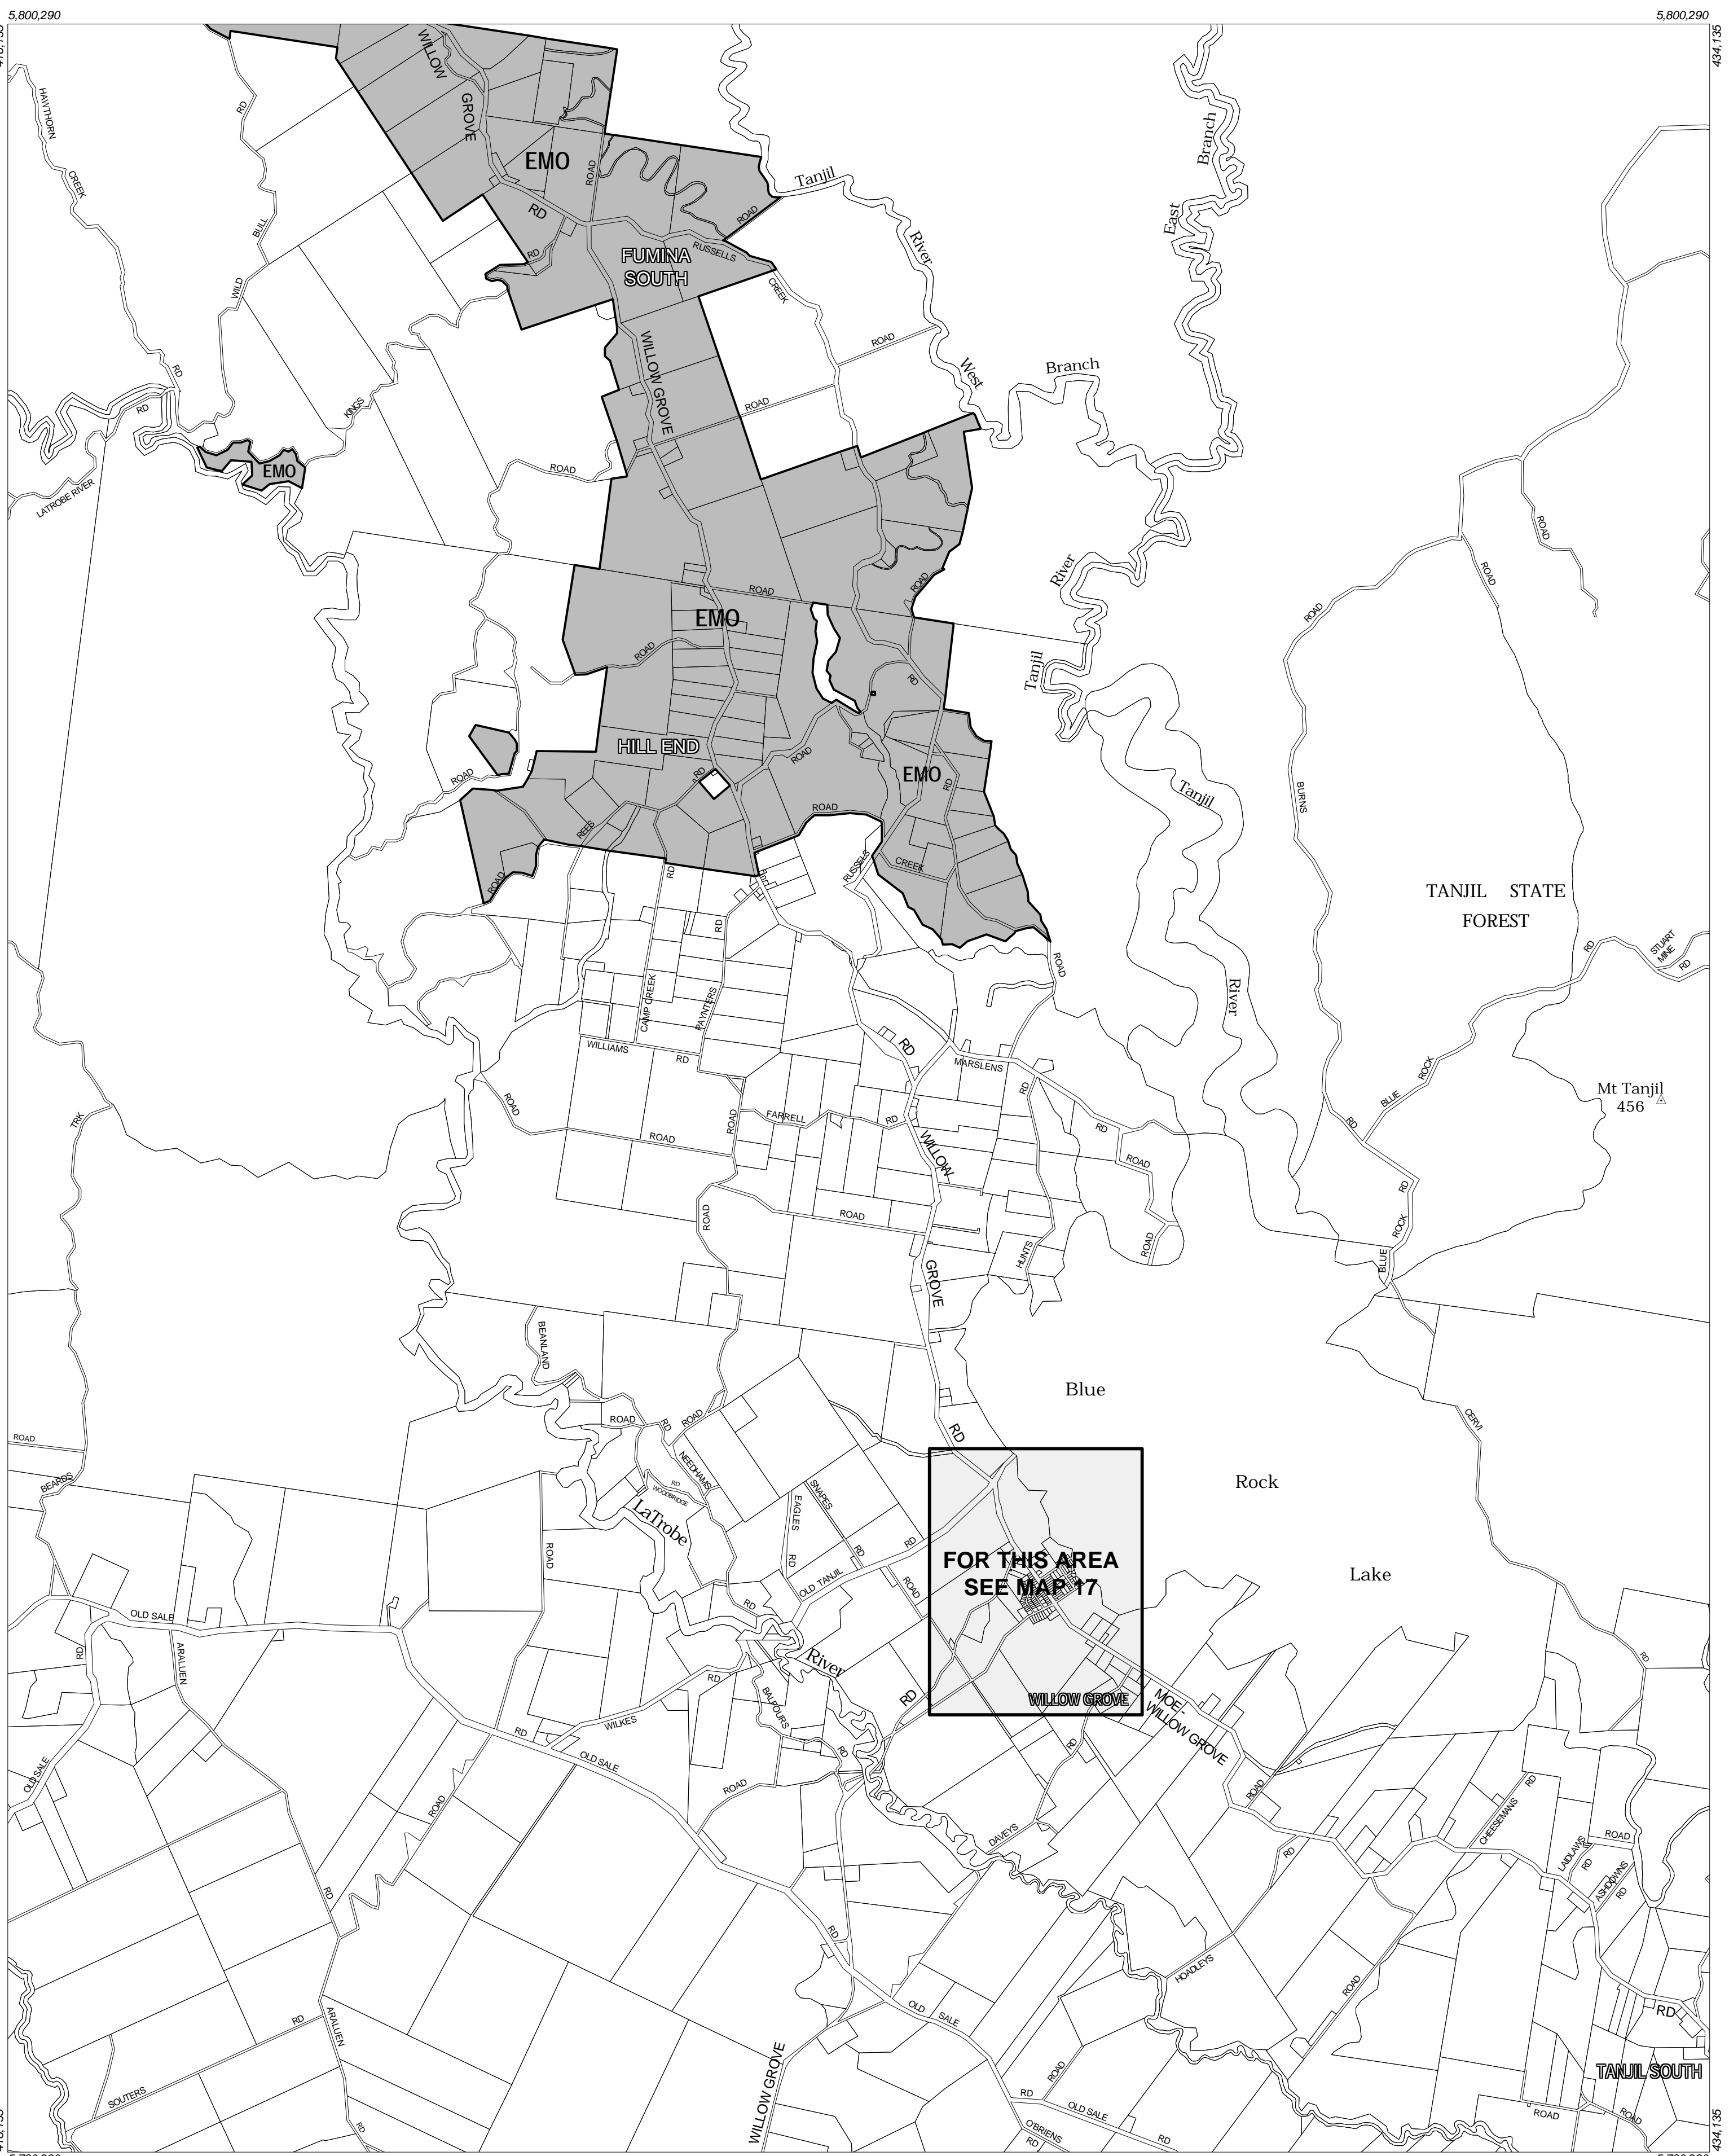

BAW BAW PLANNING SCHEME - LOCAL PROVISION

Overlays

EMO Erosion Management Overlay

Amendment C17
Printed: 4/2/2003