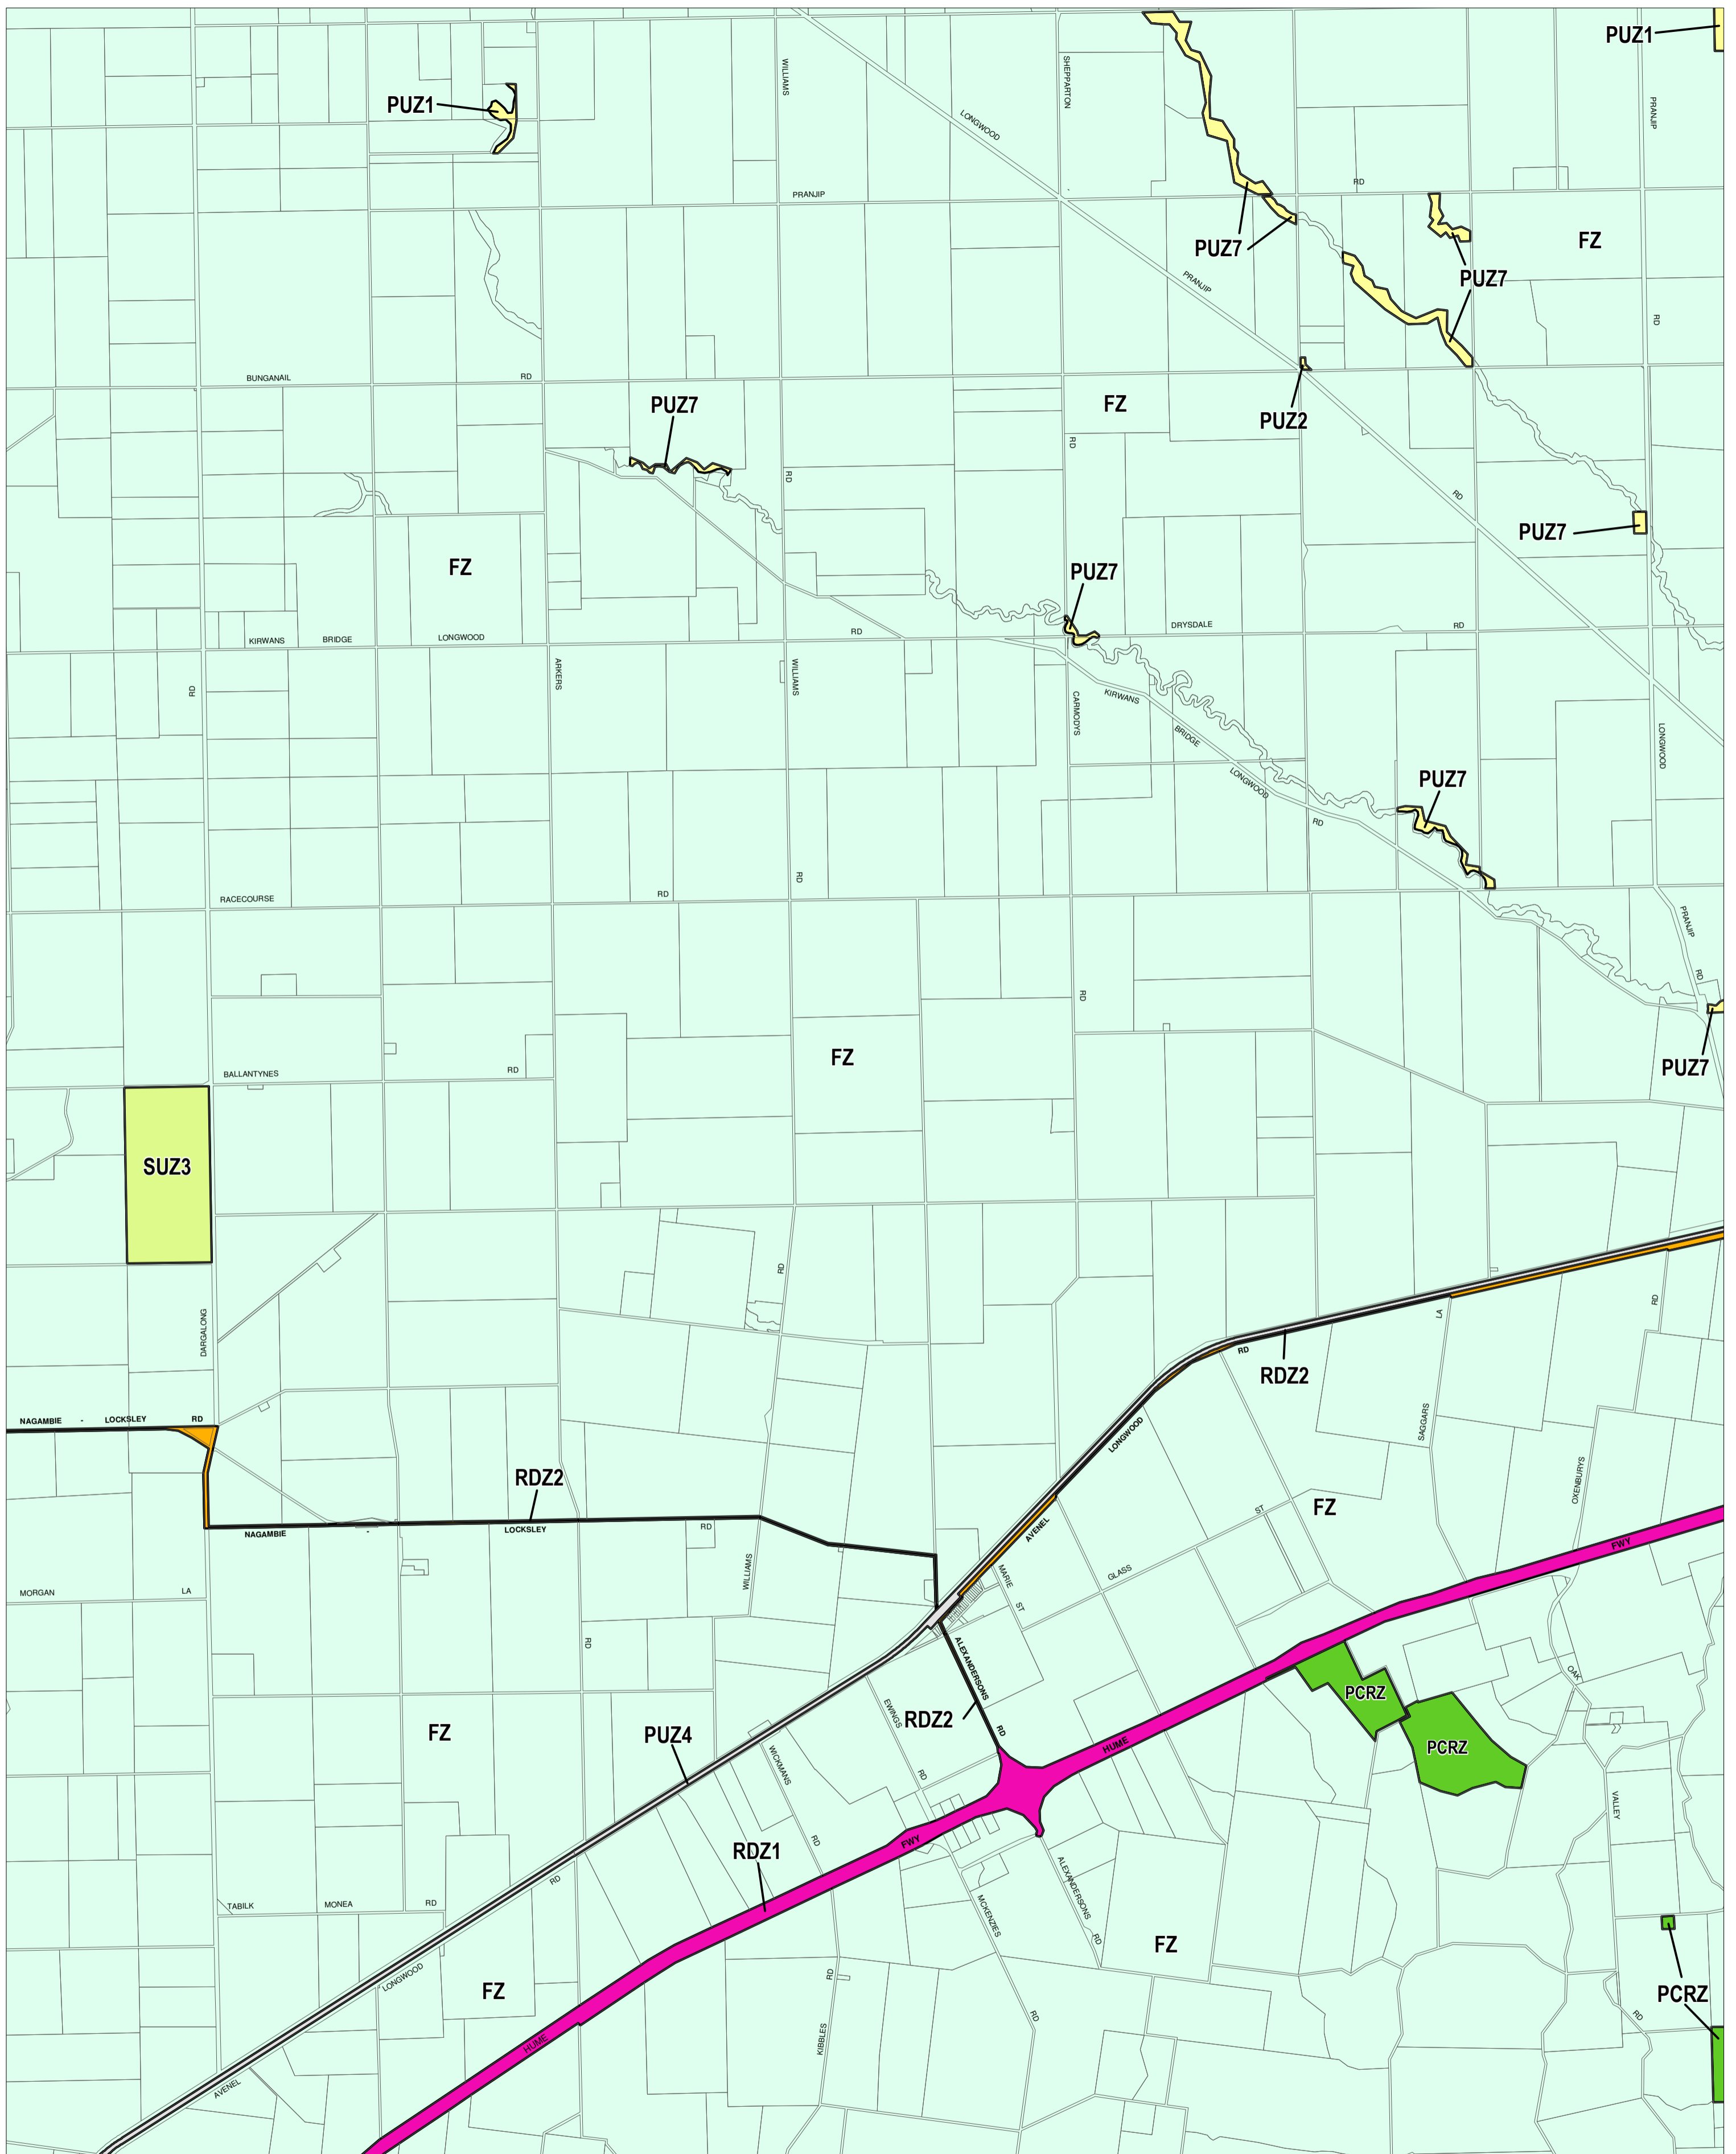

STRATHBOGIE PLANNING SCHEME - LOCAL PROVISION

Public Land	Special Purpose
Public Conservation And Resource Zone	Special Use Zone - Schedule 3
Public Use Zone - Education	
Public Use Zone - Other Public Use	
Public Use Zone - Service And Utility	
Public Use Zone - Transport	
Road Zone - Category 1	
Road Zone - Category 2	
Rural	
Farming Zone	

AUSTRALIAN MAP GRID ZONE 55

Printed: 13/12/2012

AMENDMENT C66