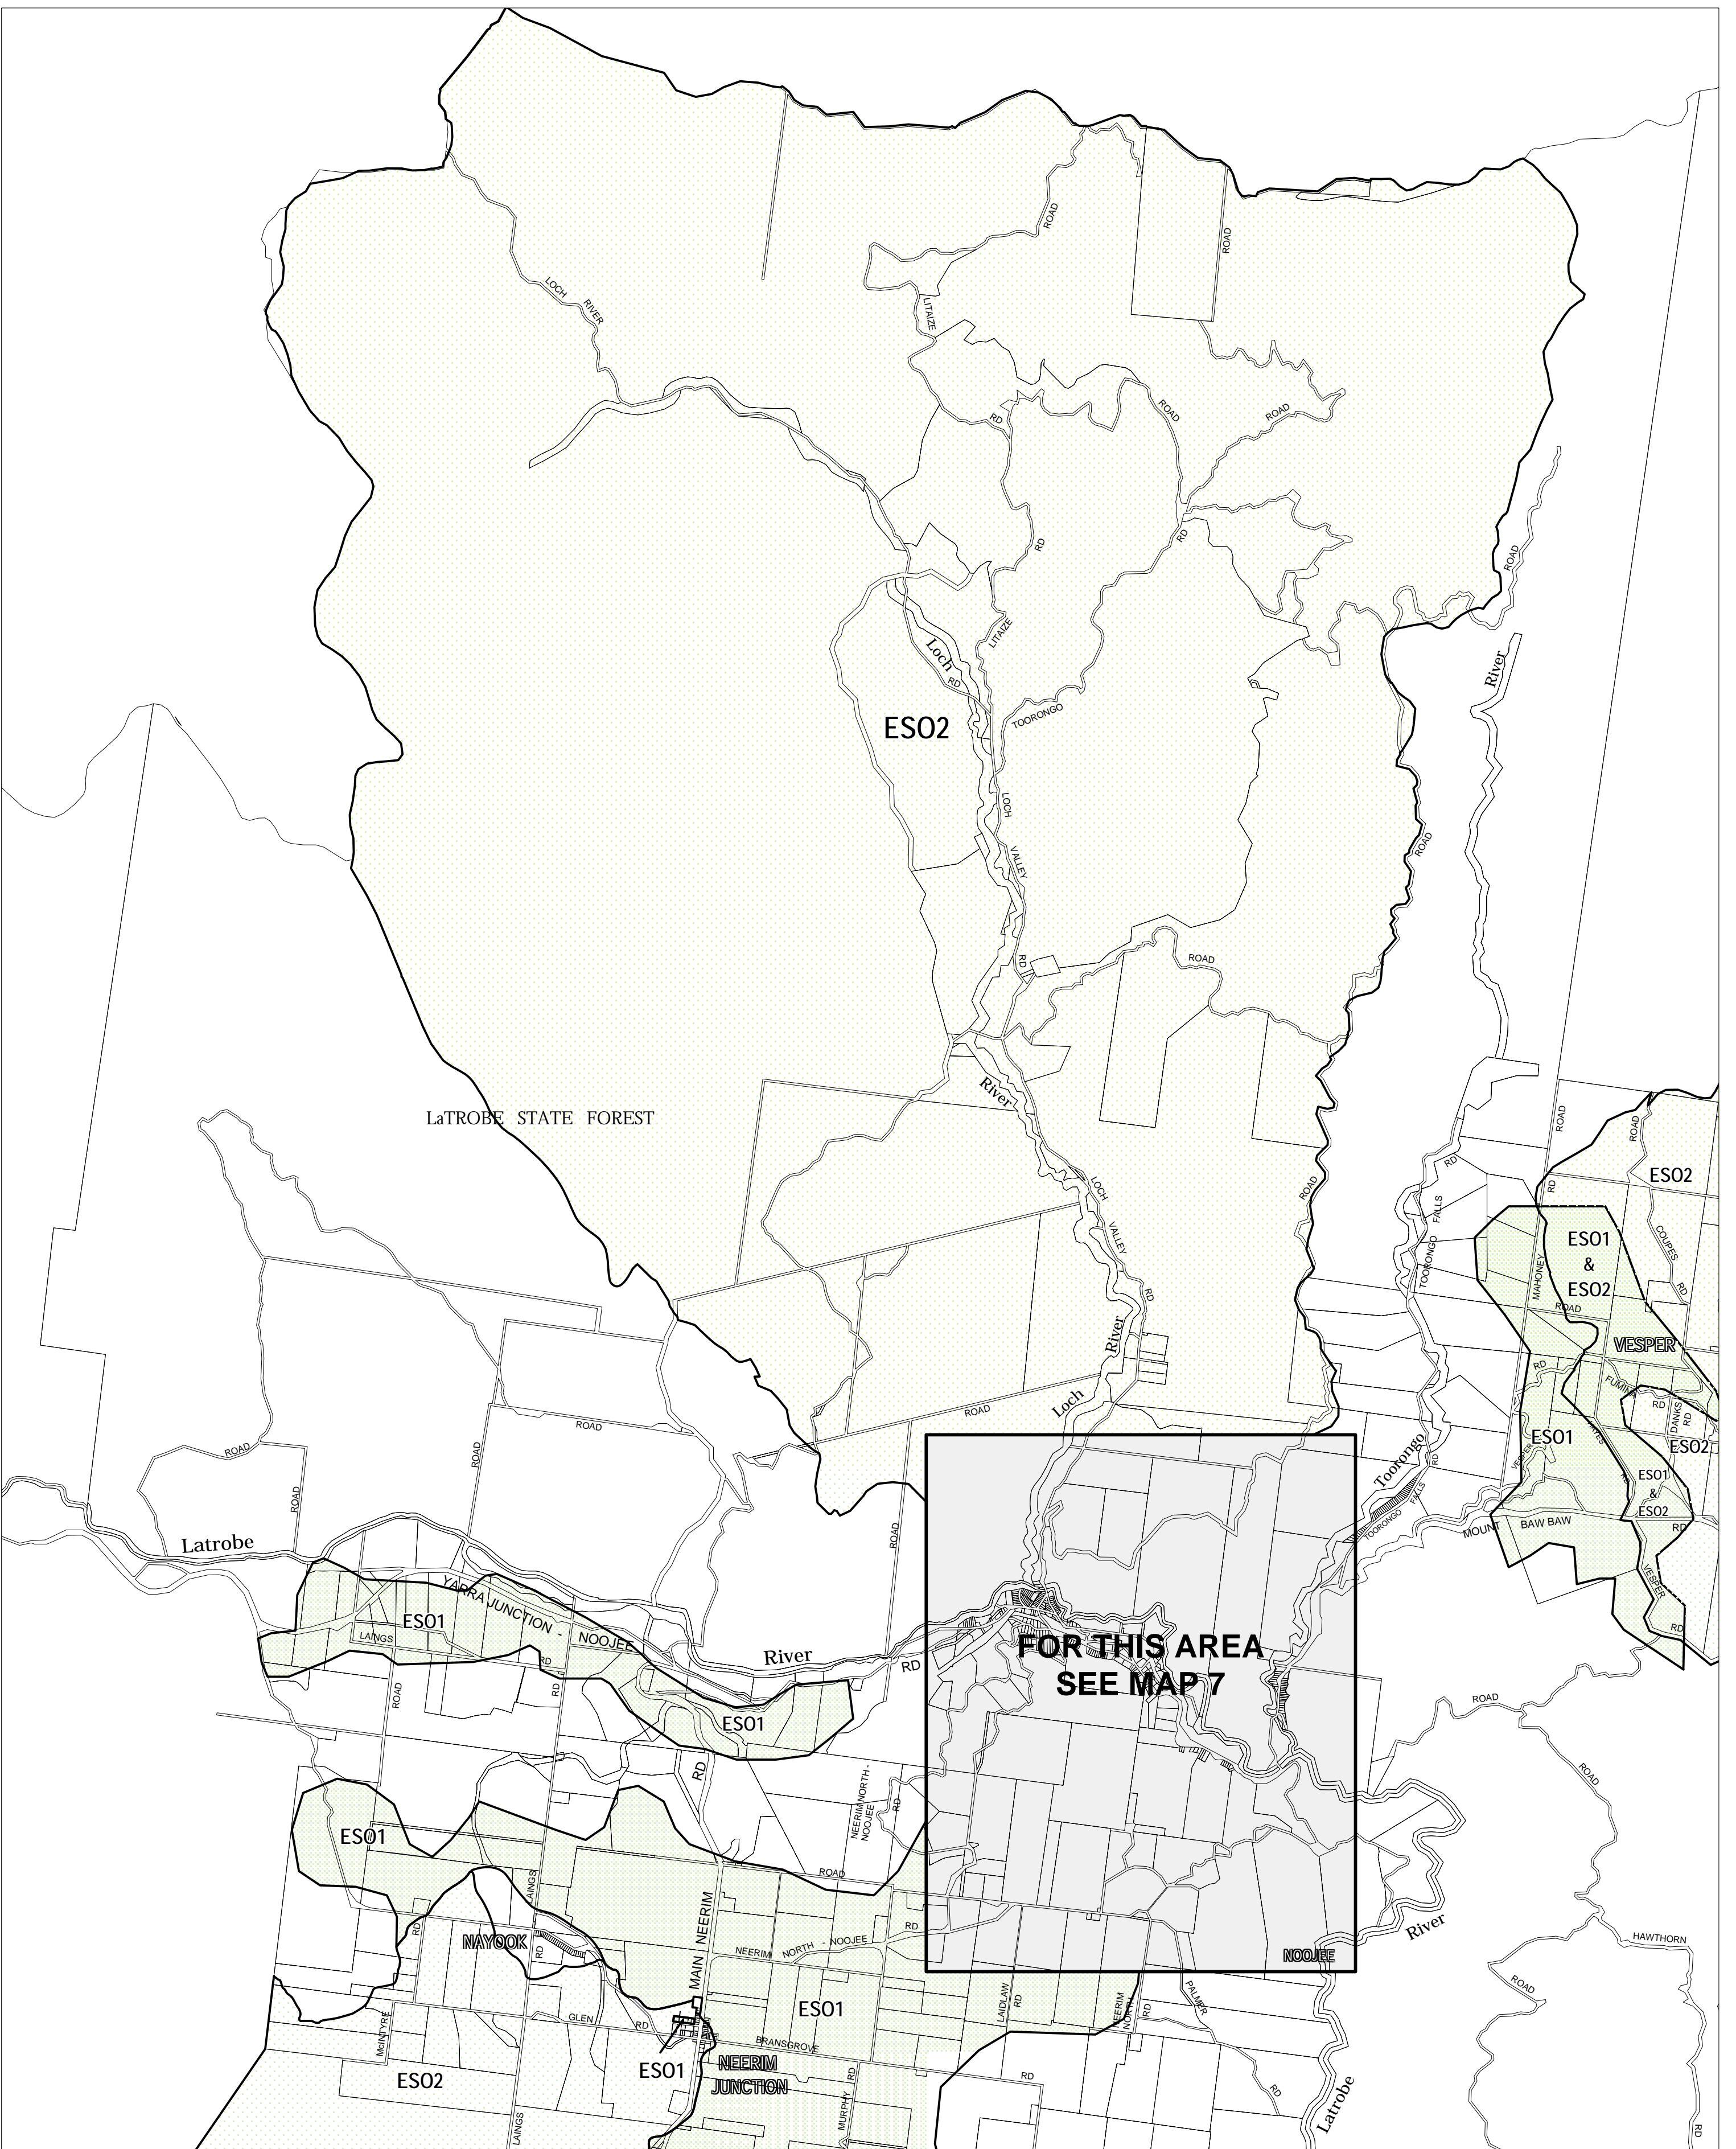

BAW BAW PLANNING SCHEME - LOCAL PROVISION

Overlays	
ES01	Environmental Significance Overlay - Schedule 1
ES02	Environmental Significance Overlay - Schedule 2

AUSTRALIAN MAP GRID ZONE 55

Printed: 21/5/2009

AMENDMENT C67