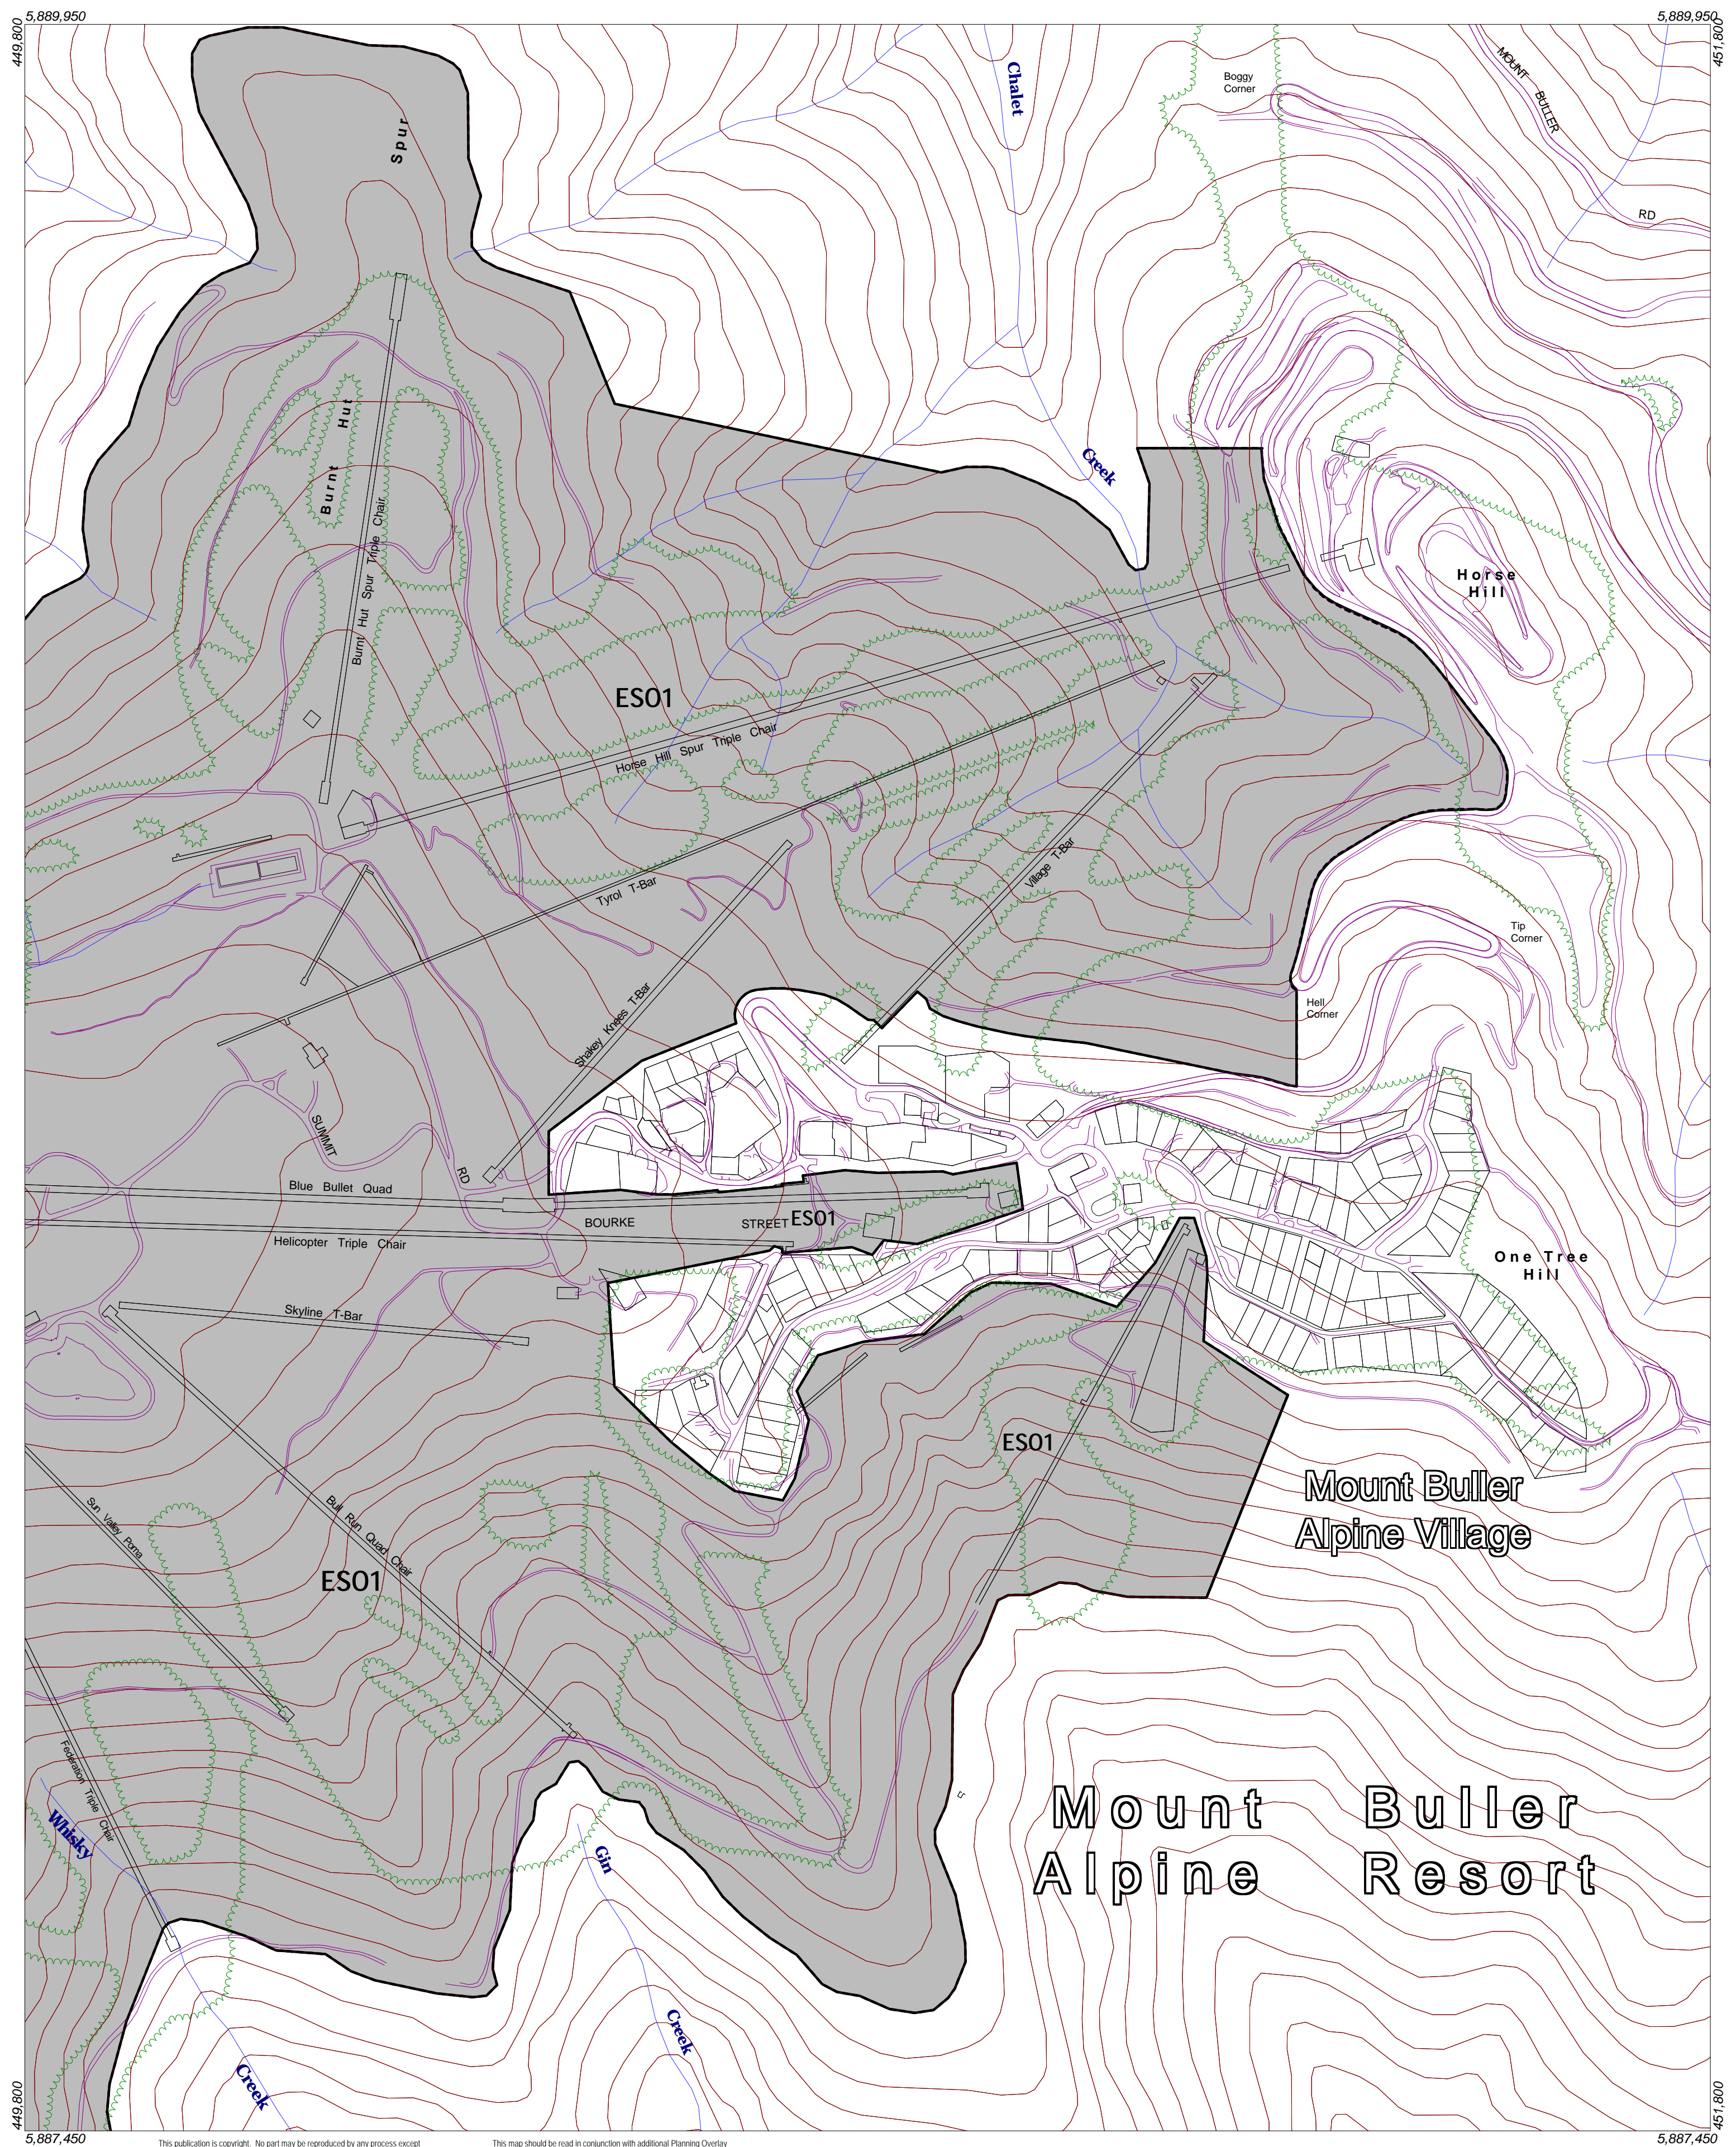

ALPINE RESORTS PLANNING SCHEME - LOCAL PROVISION

Overlays
ESO1 Environmental Significance Overlay - Schedule 1

100 0 100 200 300 400 500 m
AUSTRALIAN MAP GRID ZONE 55

INDEX TO ADJOINING METRIC SERIES MAP

Amendment C10
Printed: 16/6/2004

Victoria The Place To Be