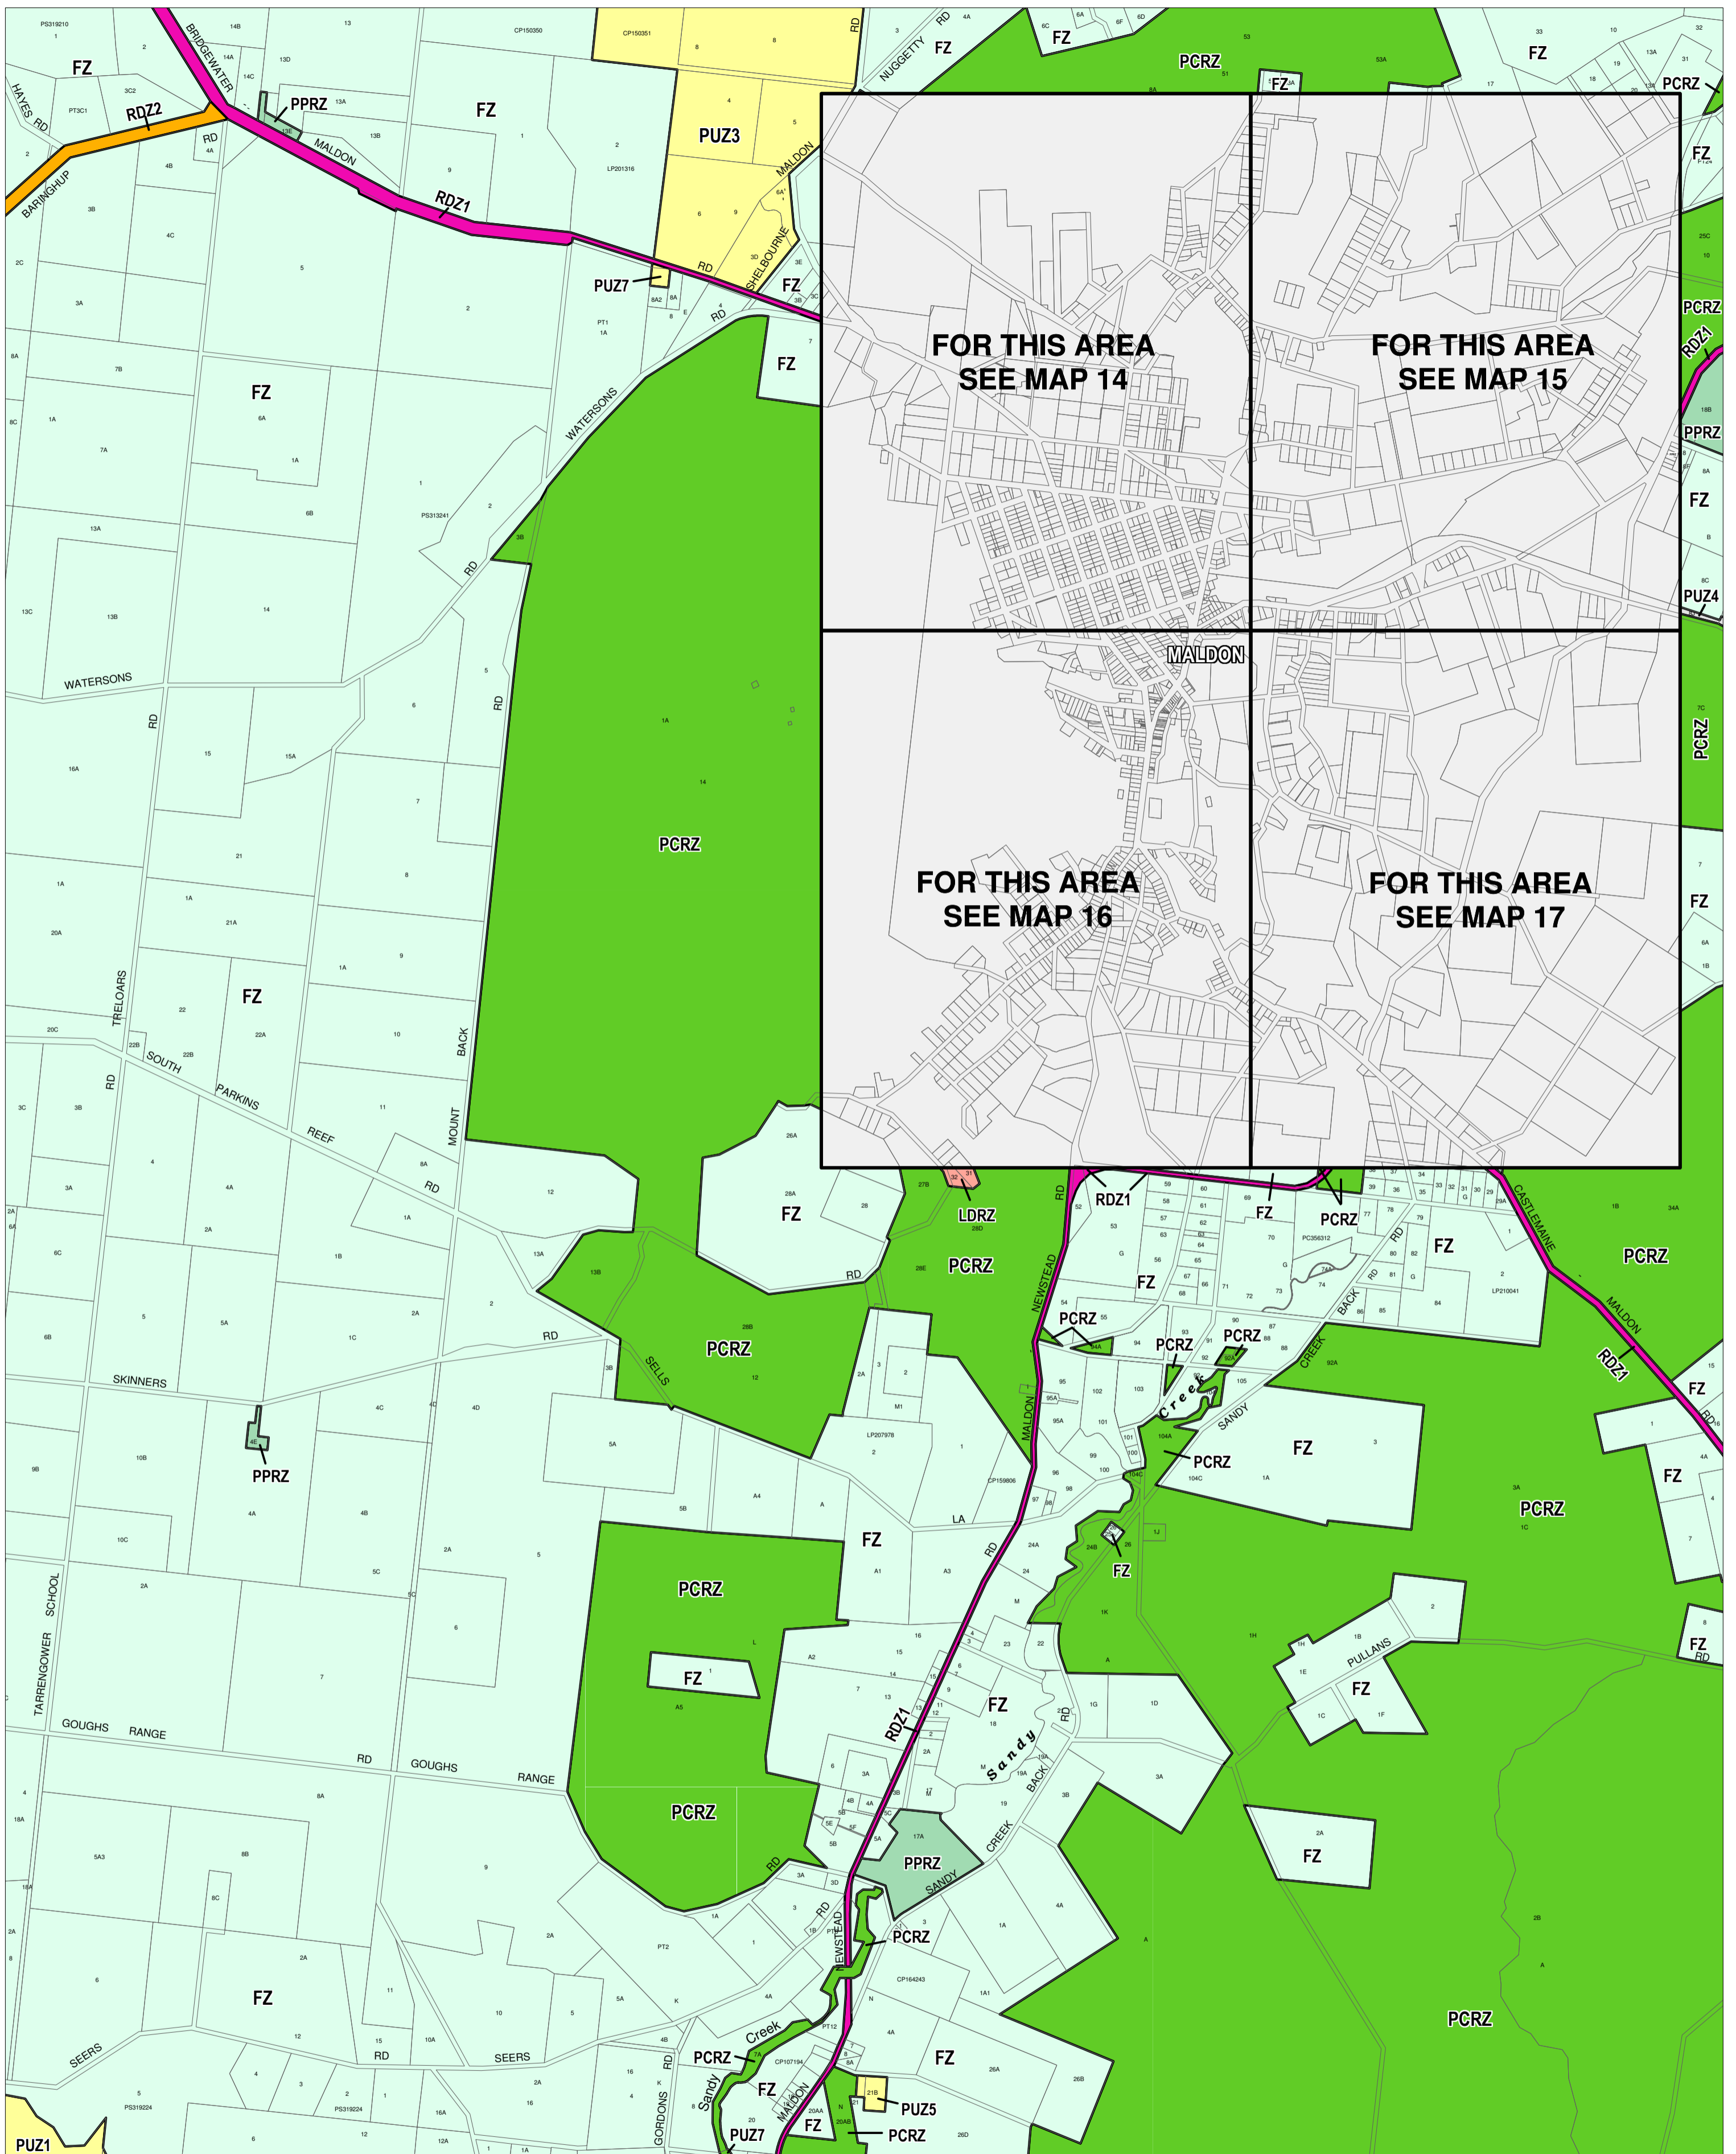

MOUNT ALEXANDER PLANNING SCHEME - LOCAL PROVISION

Public Land		Public Use Zone - Transport	
	Public Conservation And Resource Zone		Public Use Zone - Transport
	Public Park And Recreation Zone		Road Zone - Category 1
	Public Use Zone - Cemetery/crematorium		Road Zone - Category 2
	Public Use Zone - Health And Community		Residential
	Public Use Zone - Other Public Use		Low Density Residential Zone
	Public Use Zone - Service And Utility		Rural
			Farming Zone

AUSTRALIAN MAP GRID ZONE 55

Printed: 14/6/2013

AMENDMENT C65