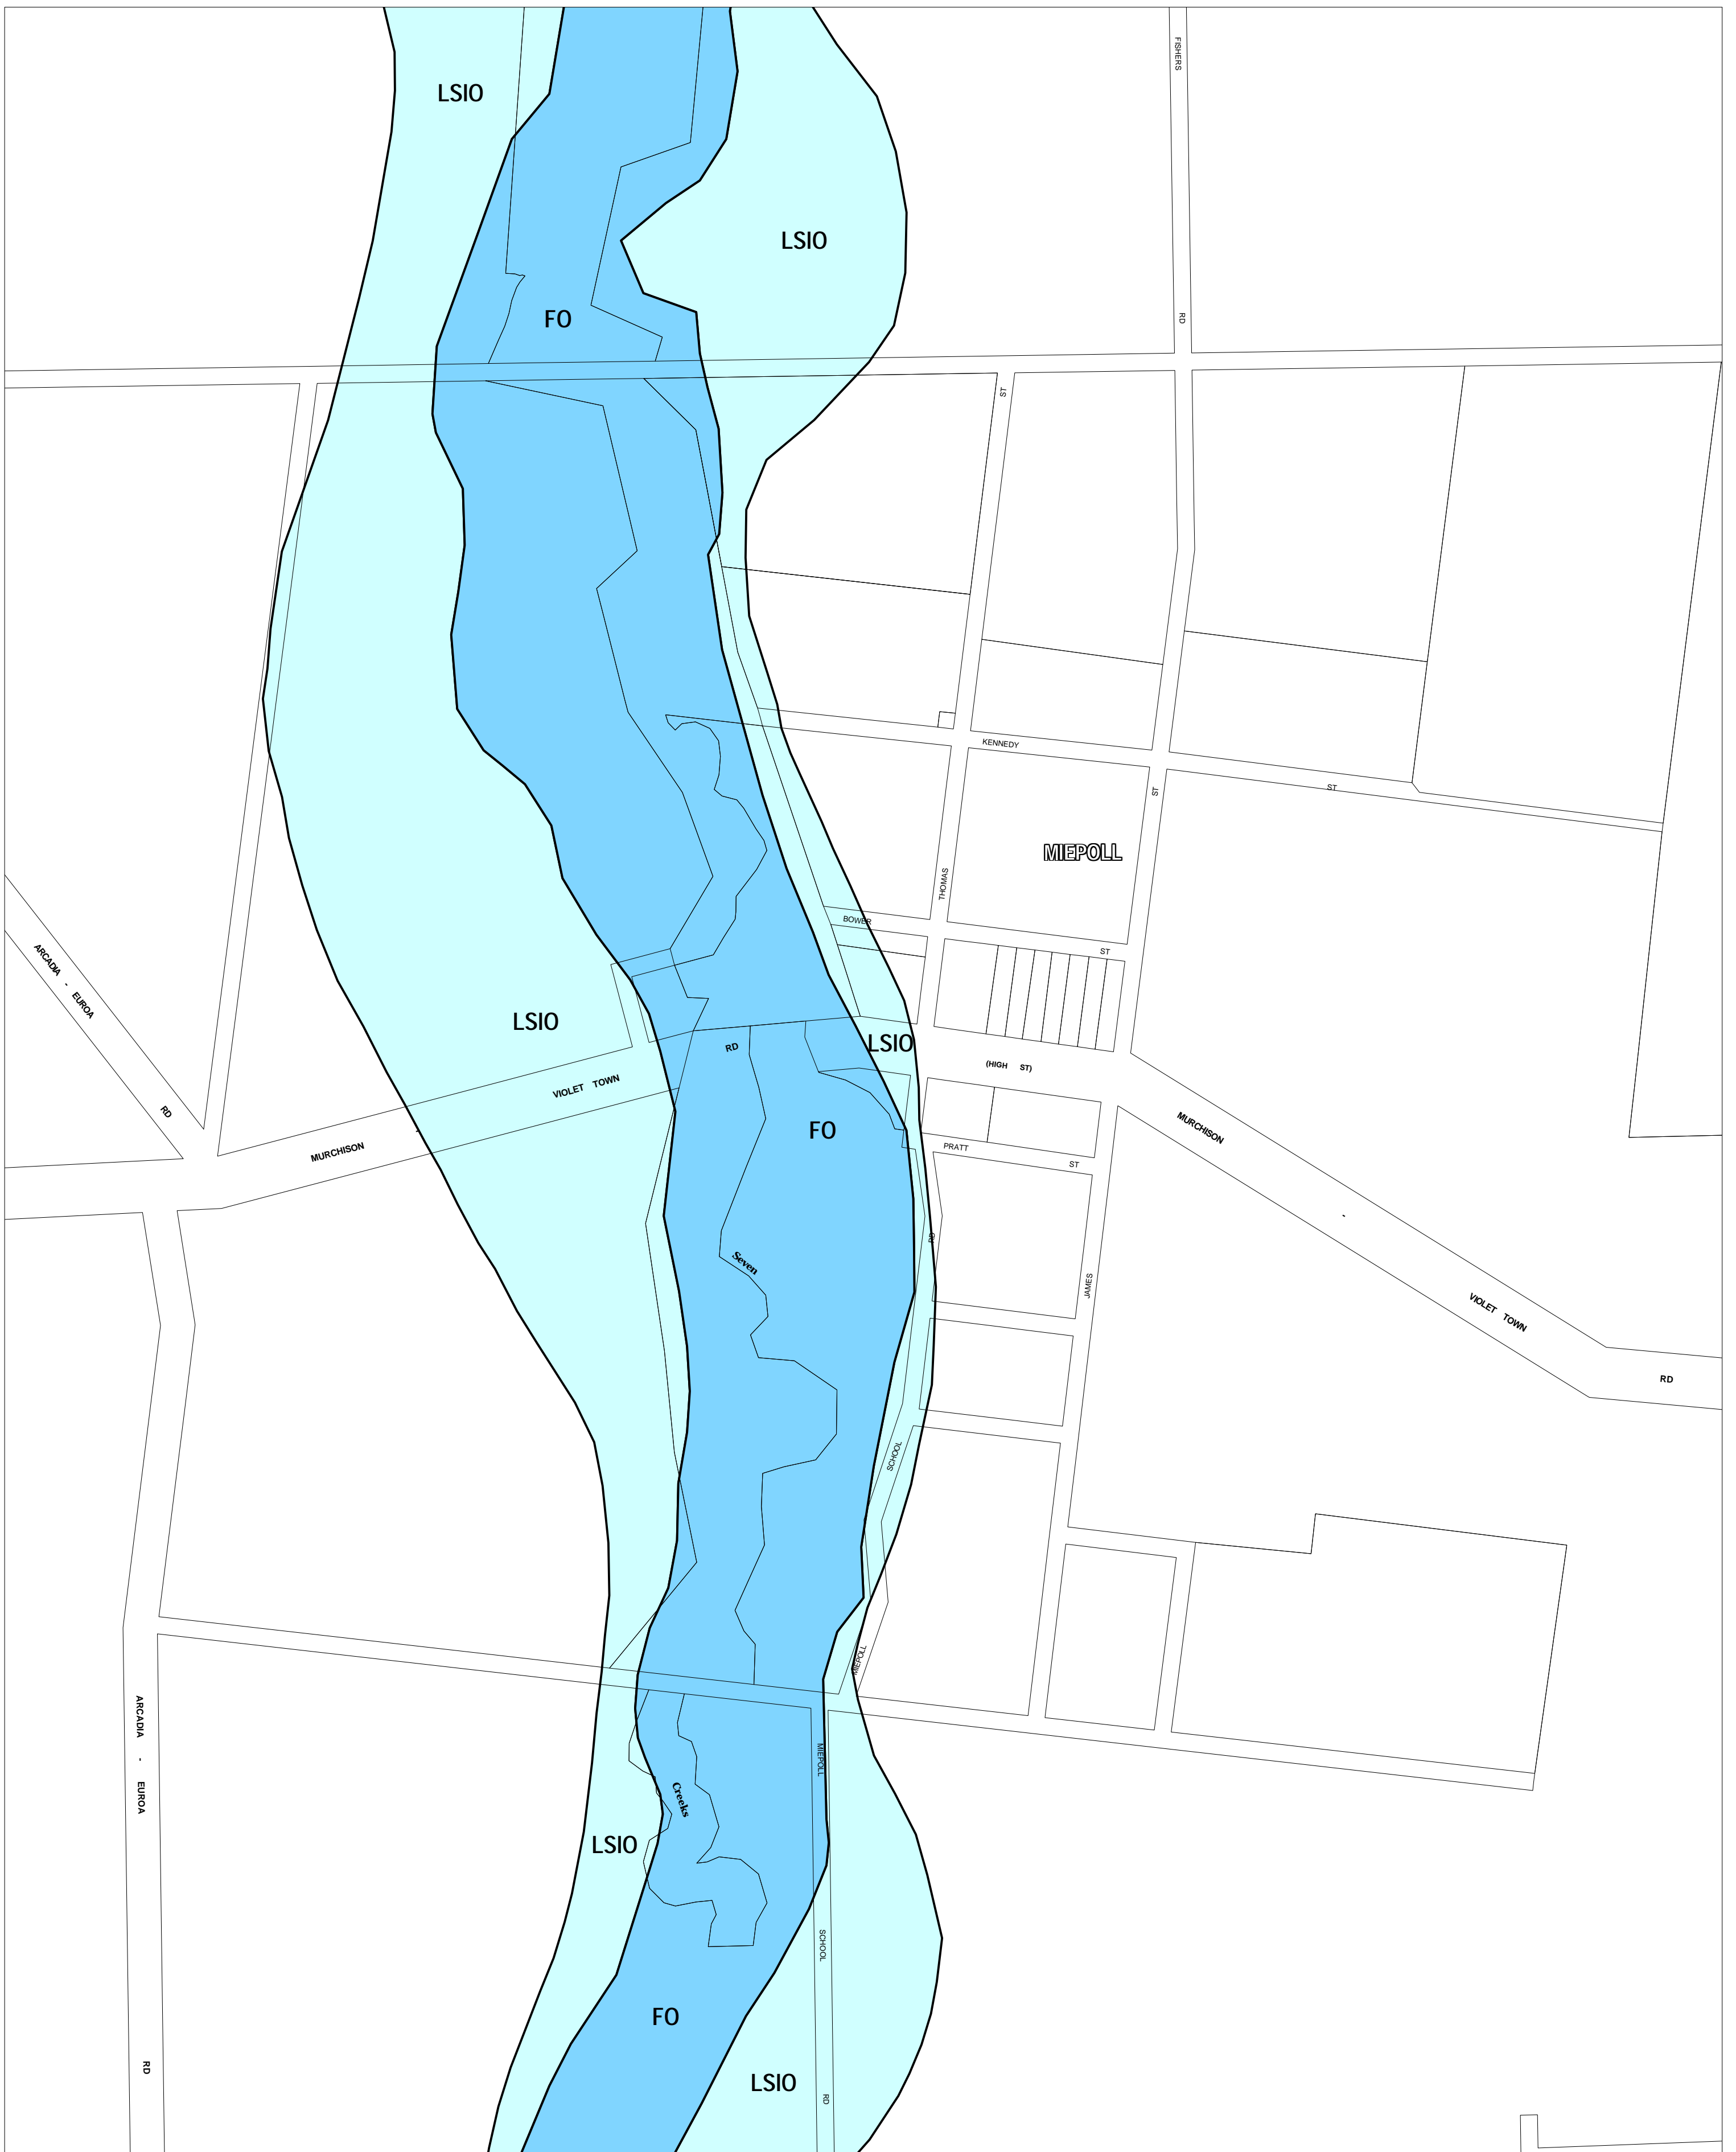

STRATHBOGIE PLANNING SCHEME - LOCAL PROVISION

Overlays

- Floodway Overlay
- Land Subject To Inundation Overlay

AUSTRALIAN MAP GRID ZONE 55

INDEX TO ADJOINING METRIC SERIES MAP

Amendment C14
Printed: 12/4/2006