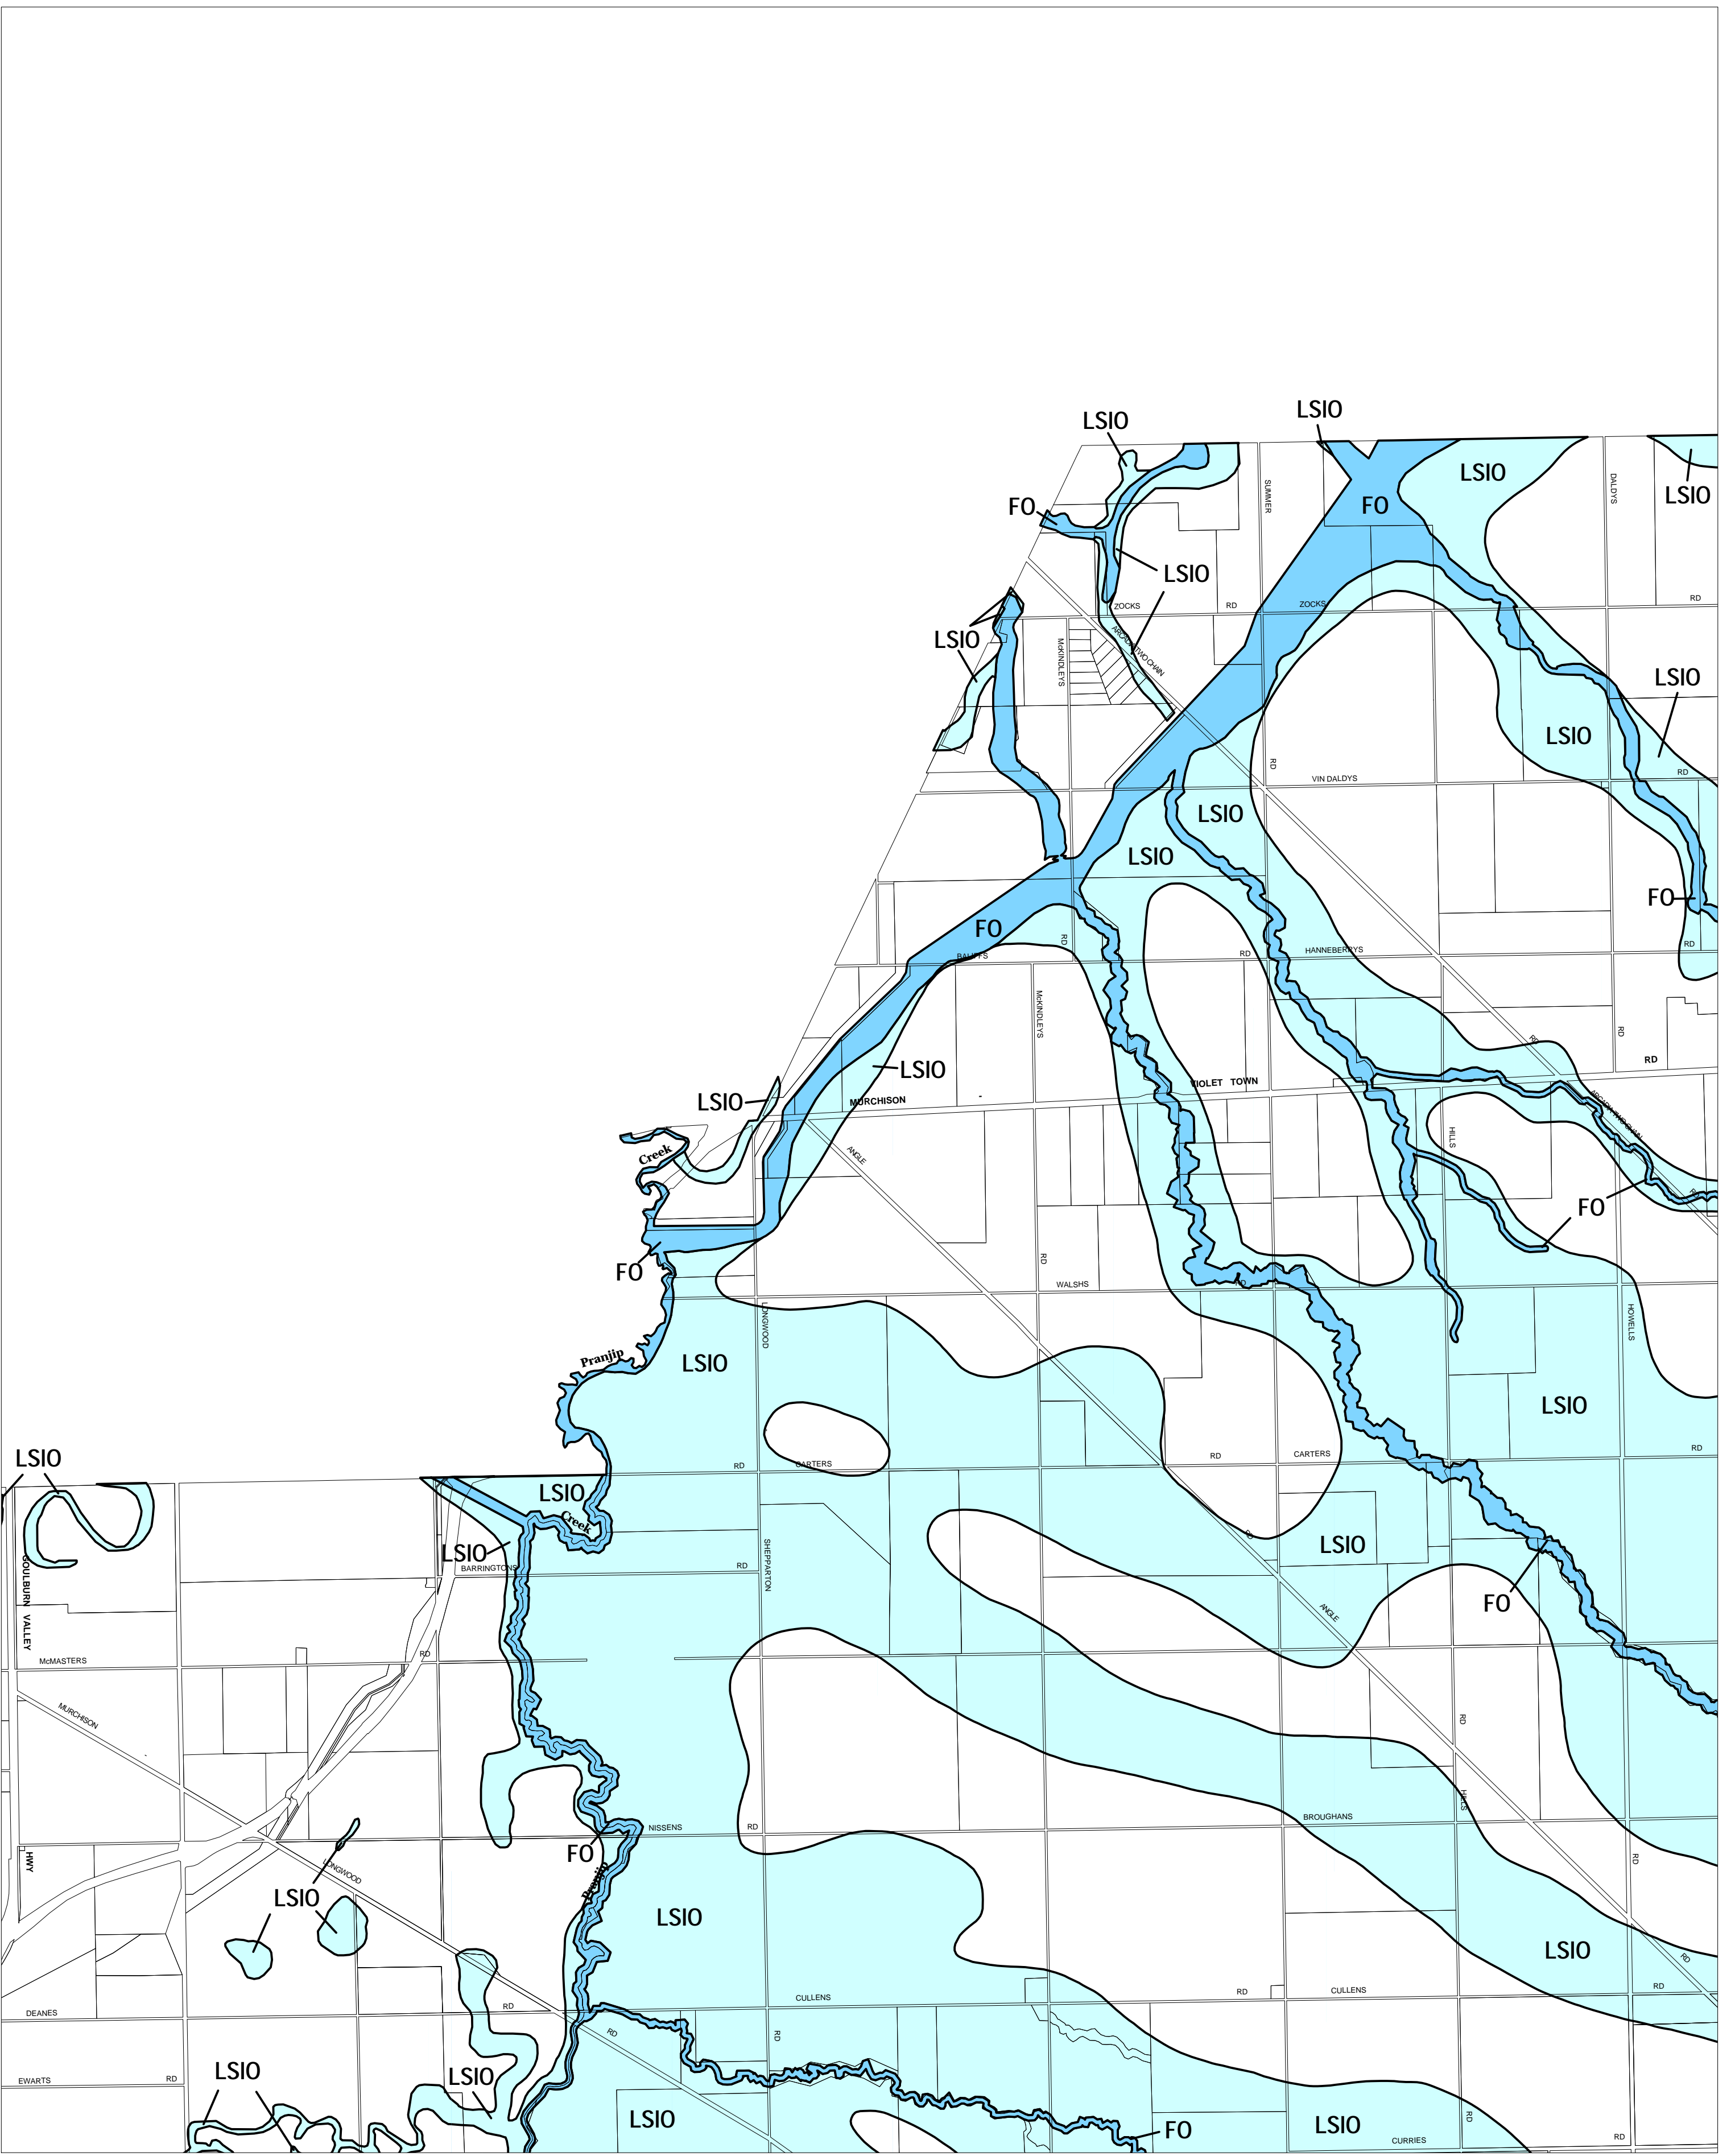

STRATHBOGIE PLANNING SCHEME - LOCAL PROVISION

Overlays

- Floodway Overlay
- Land Subject To Inundation Overlay

INDEX TO ADJOINING METRIC SERIES MAP

Amendment C14
Printed: 12/4/2006