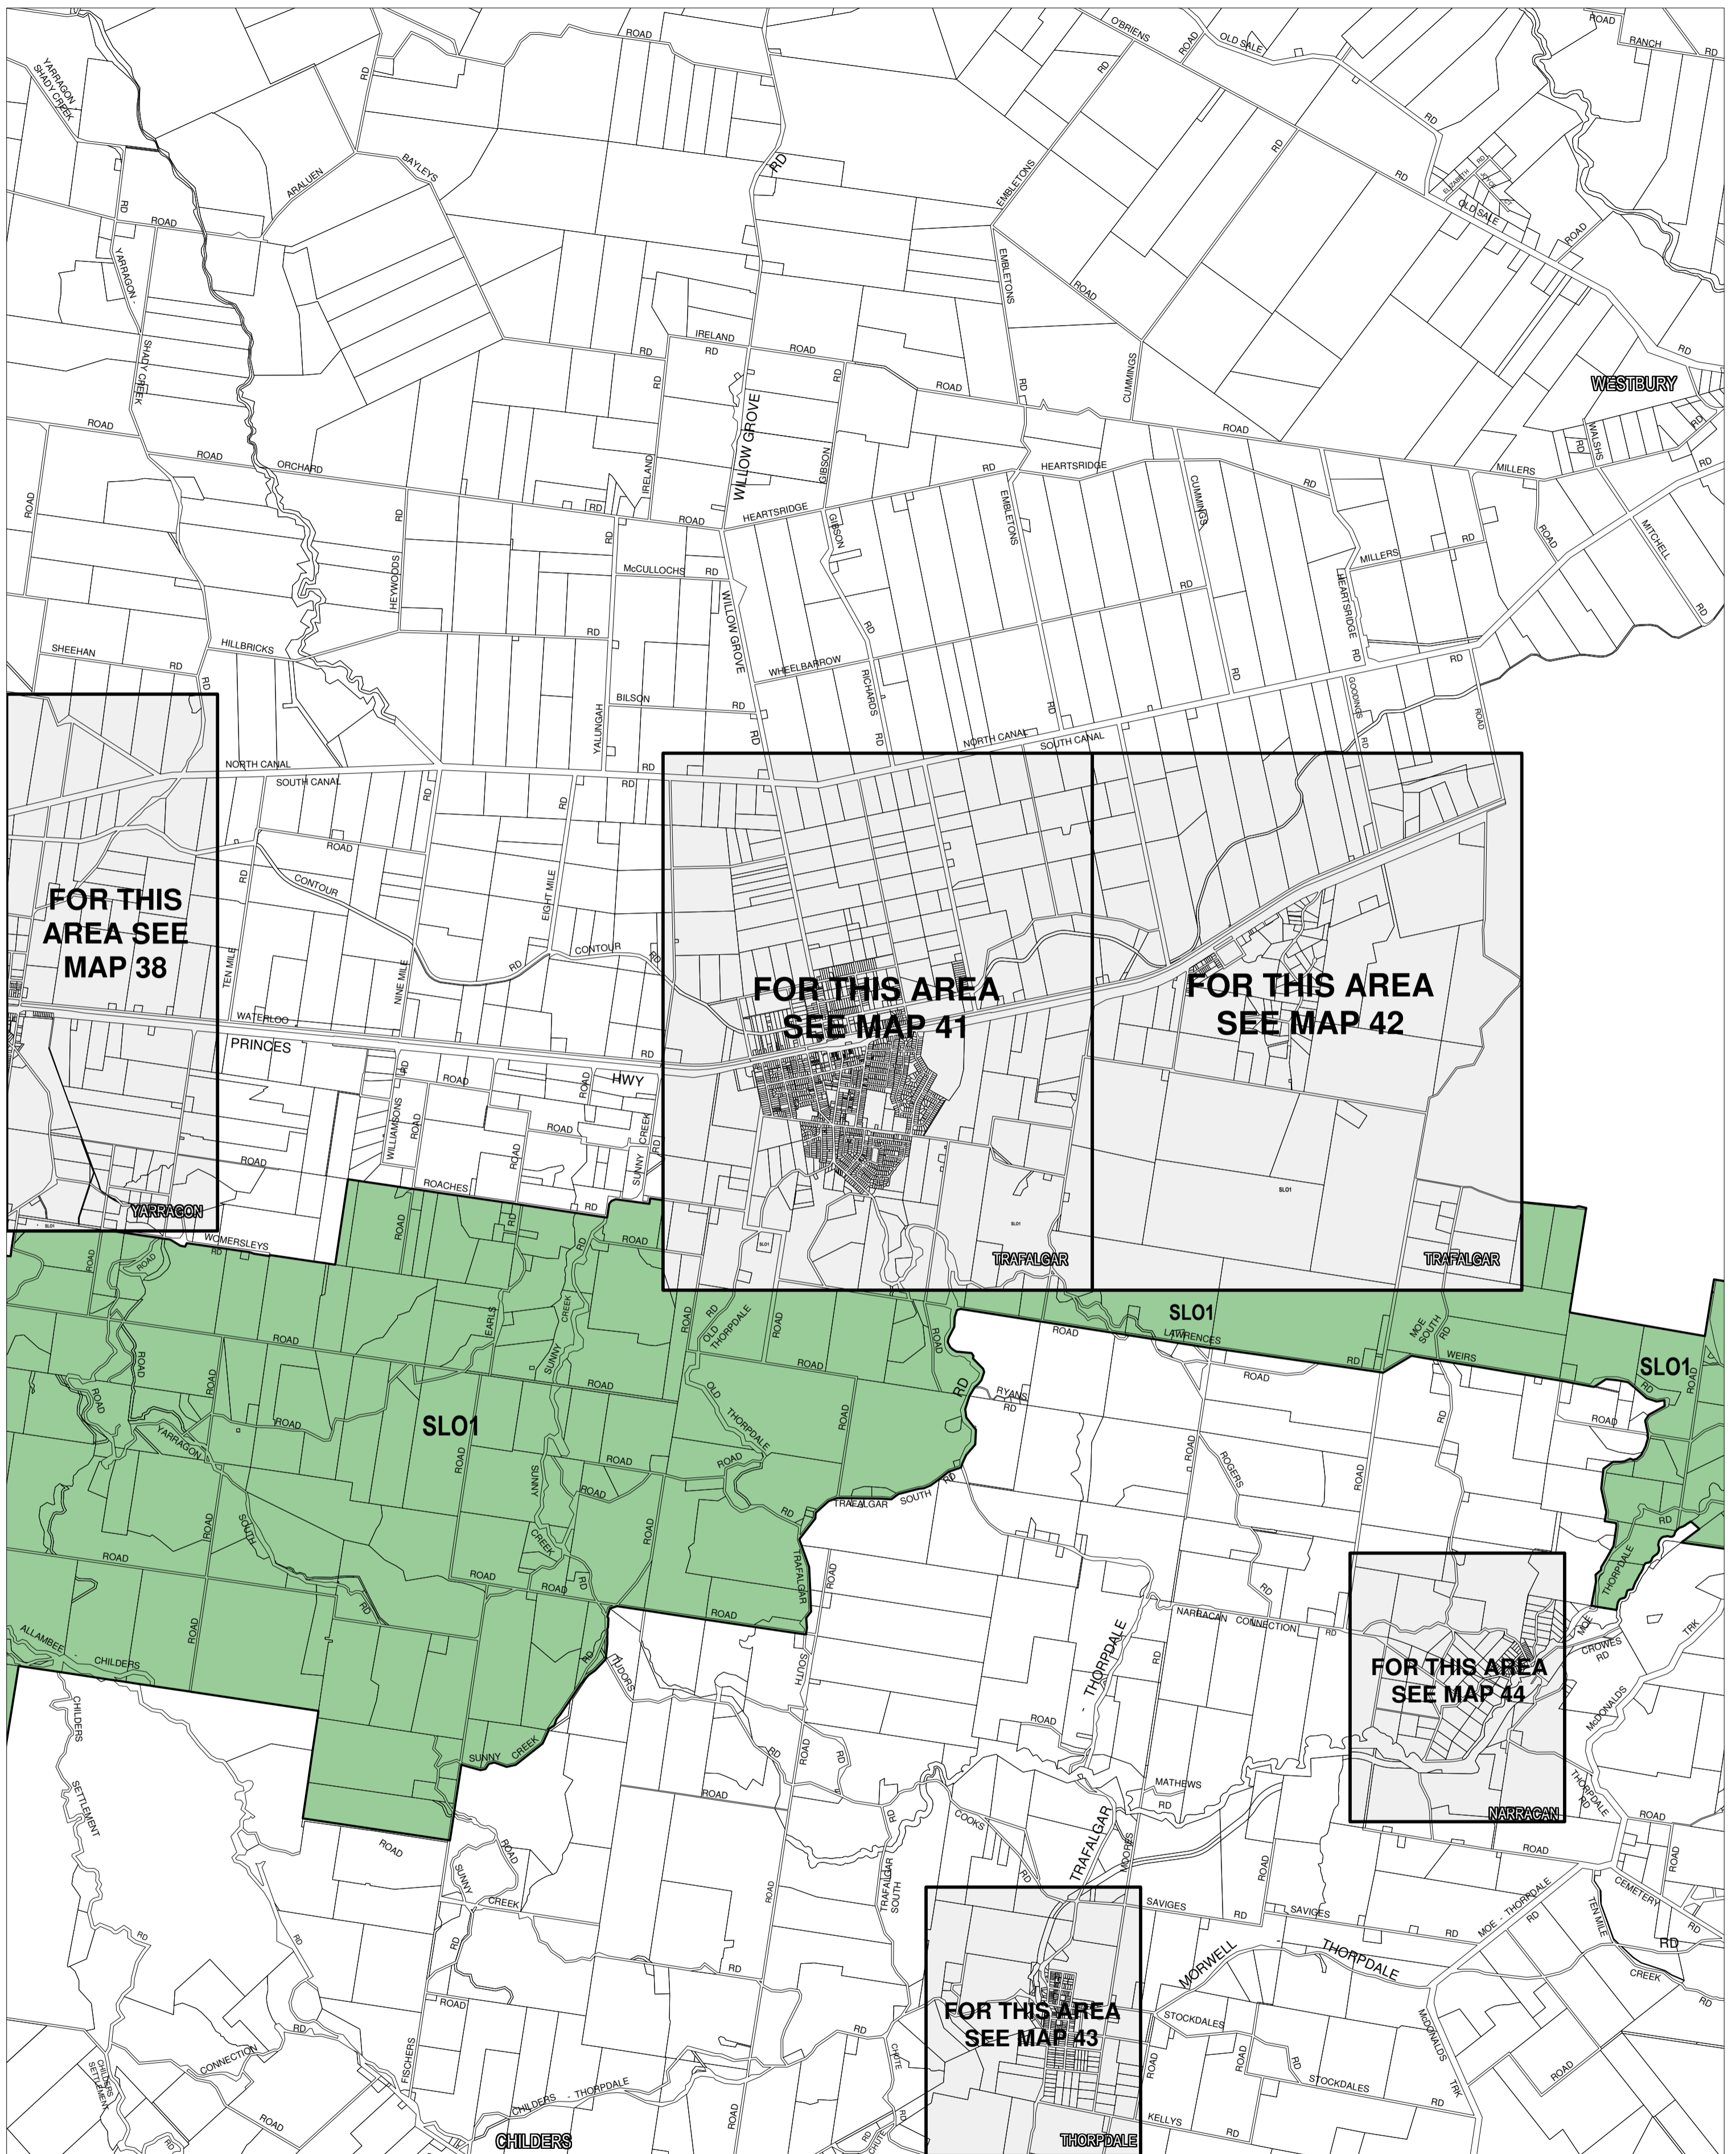

BAW BAW PLANNING SCHEME - LOCAL PROVISION

Overlays

- SLO1 Significant Landscape Overlay - Schedule 1

Printed: 23/2/2011

AMENDMENT C17