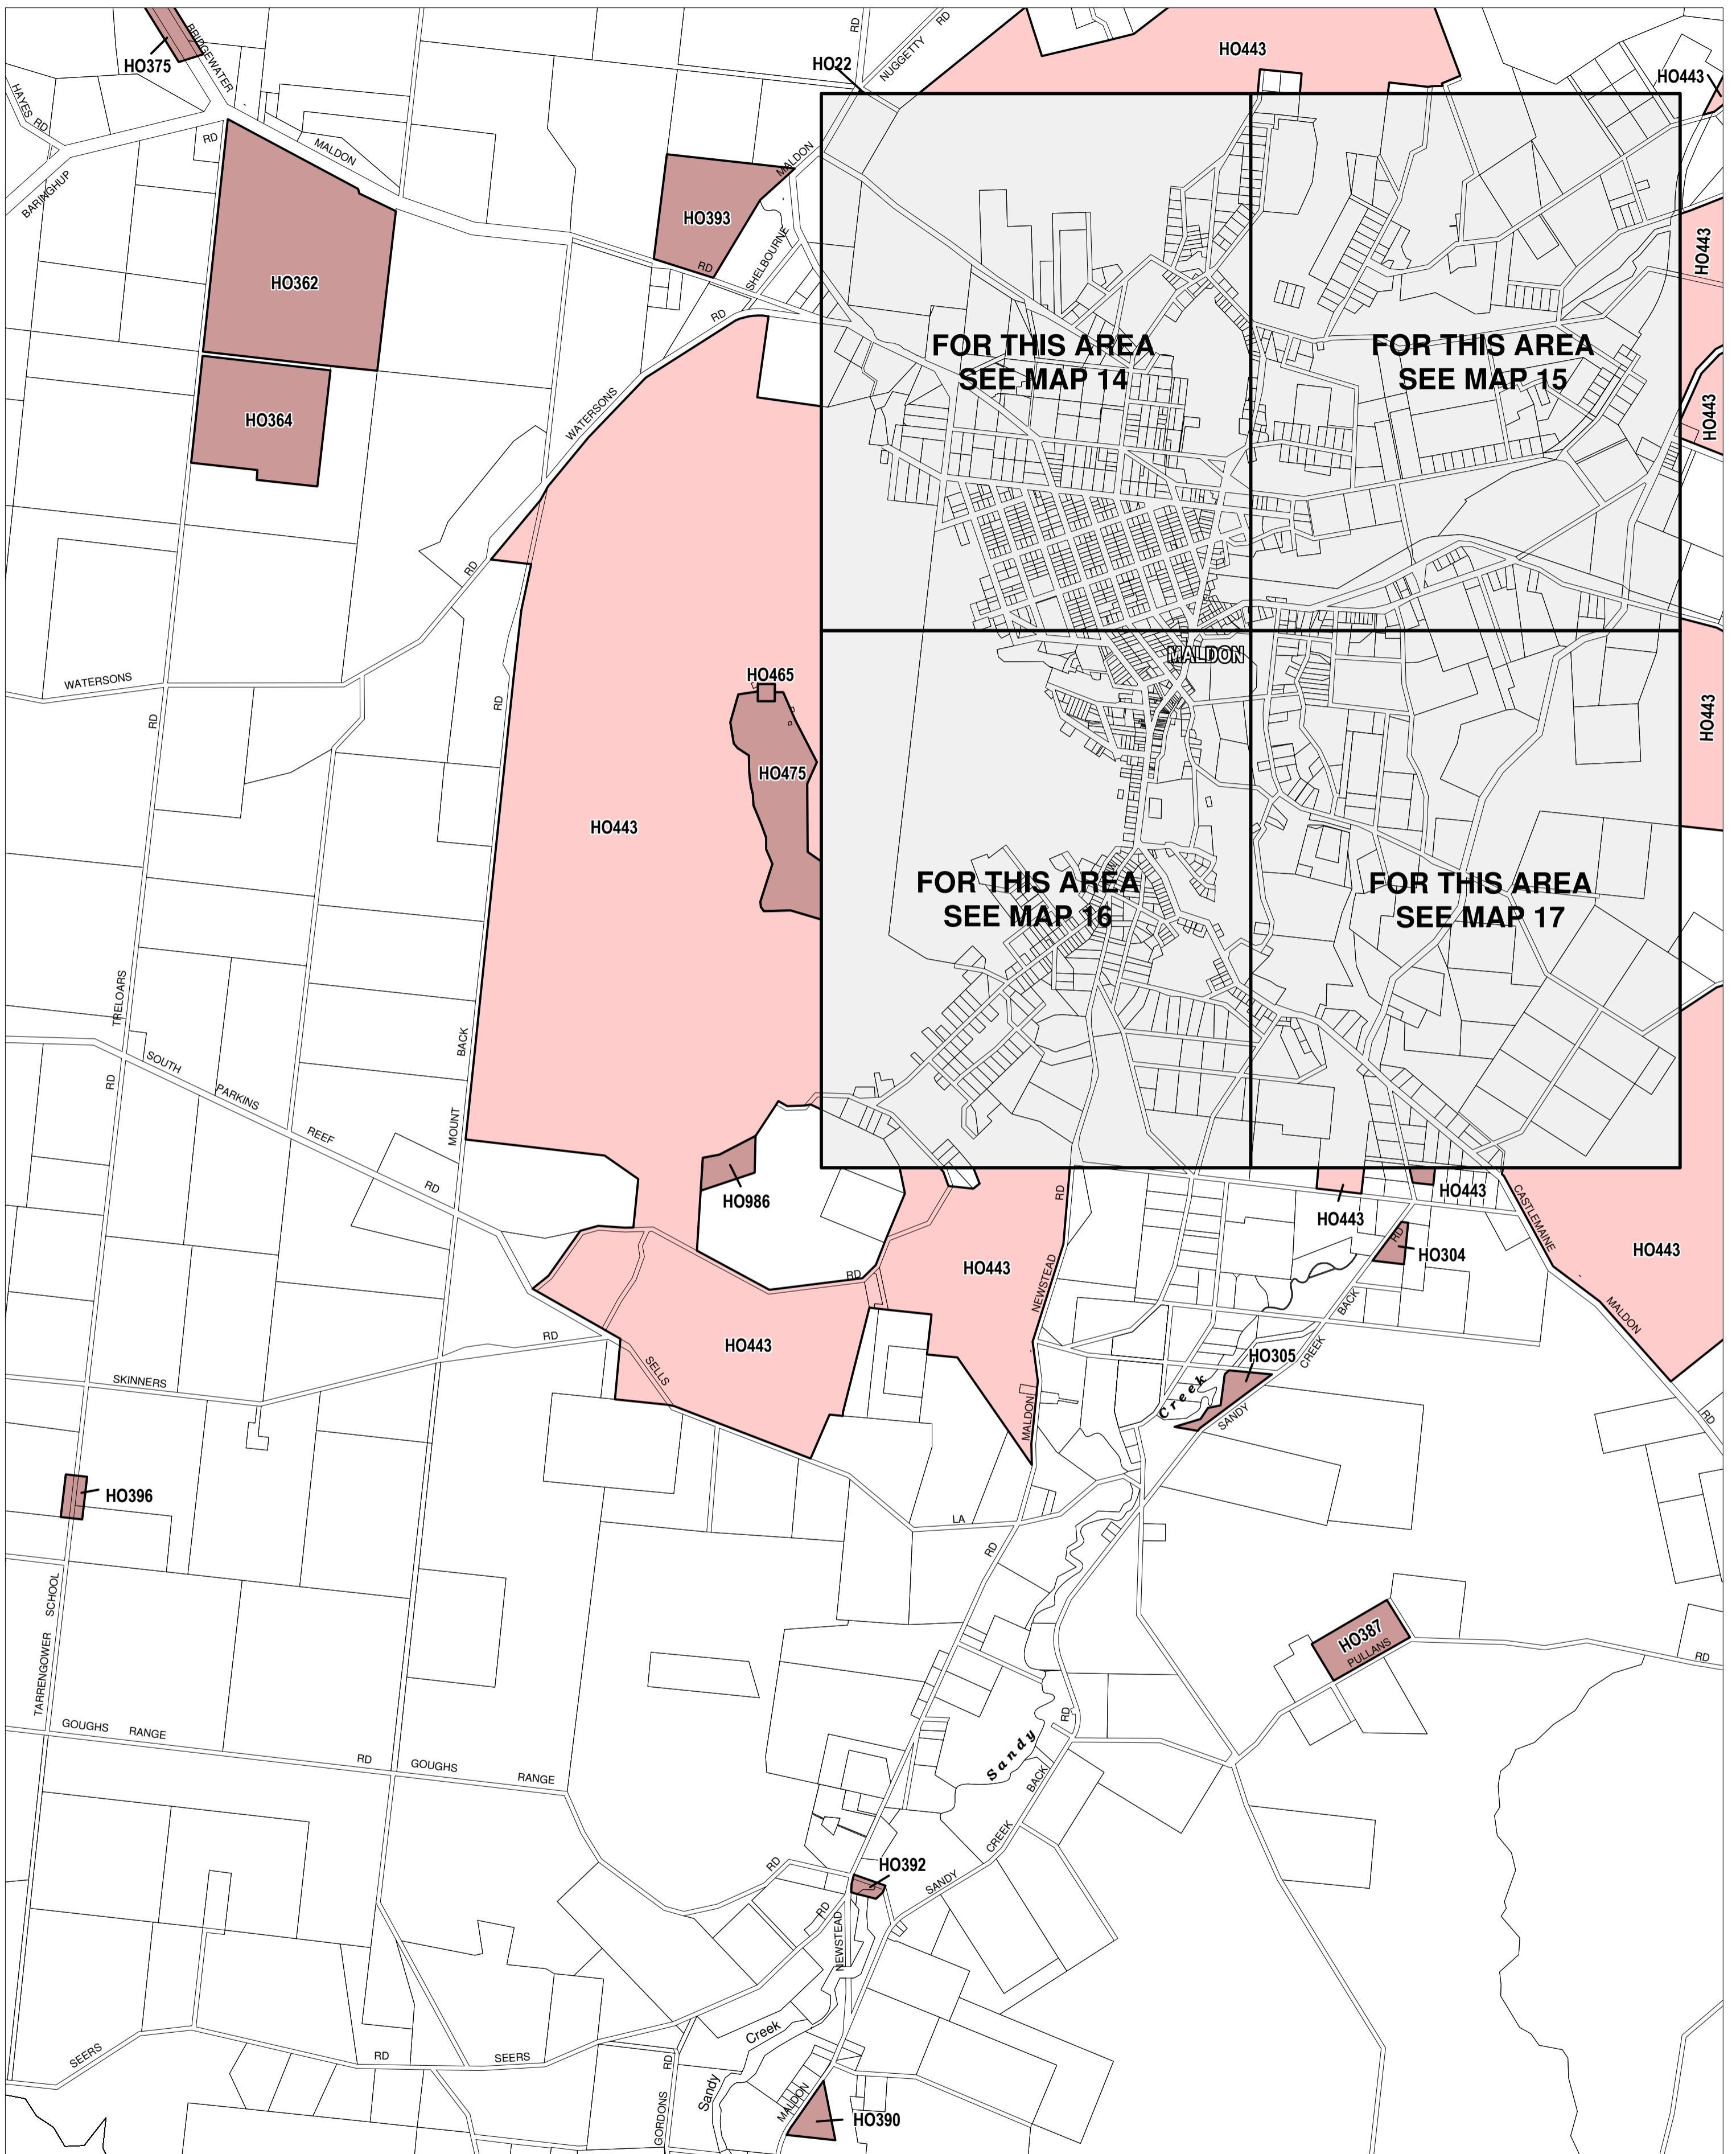

MOUNT ALEXANDER PLANNING SCHEME - LOCAL PROVISION

Overlays

- Heritage Overlay

AUSTRALIAN MAP GRID ZONE 55

Printed: 17/9/2010

AMENDMENT C41