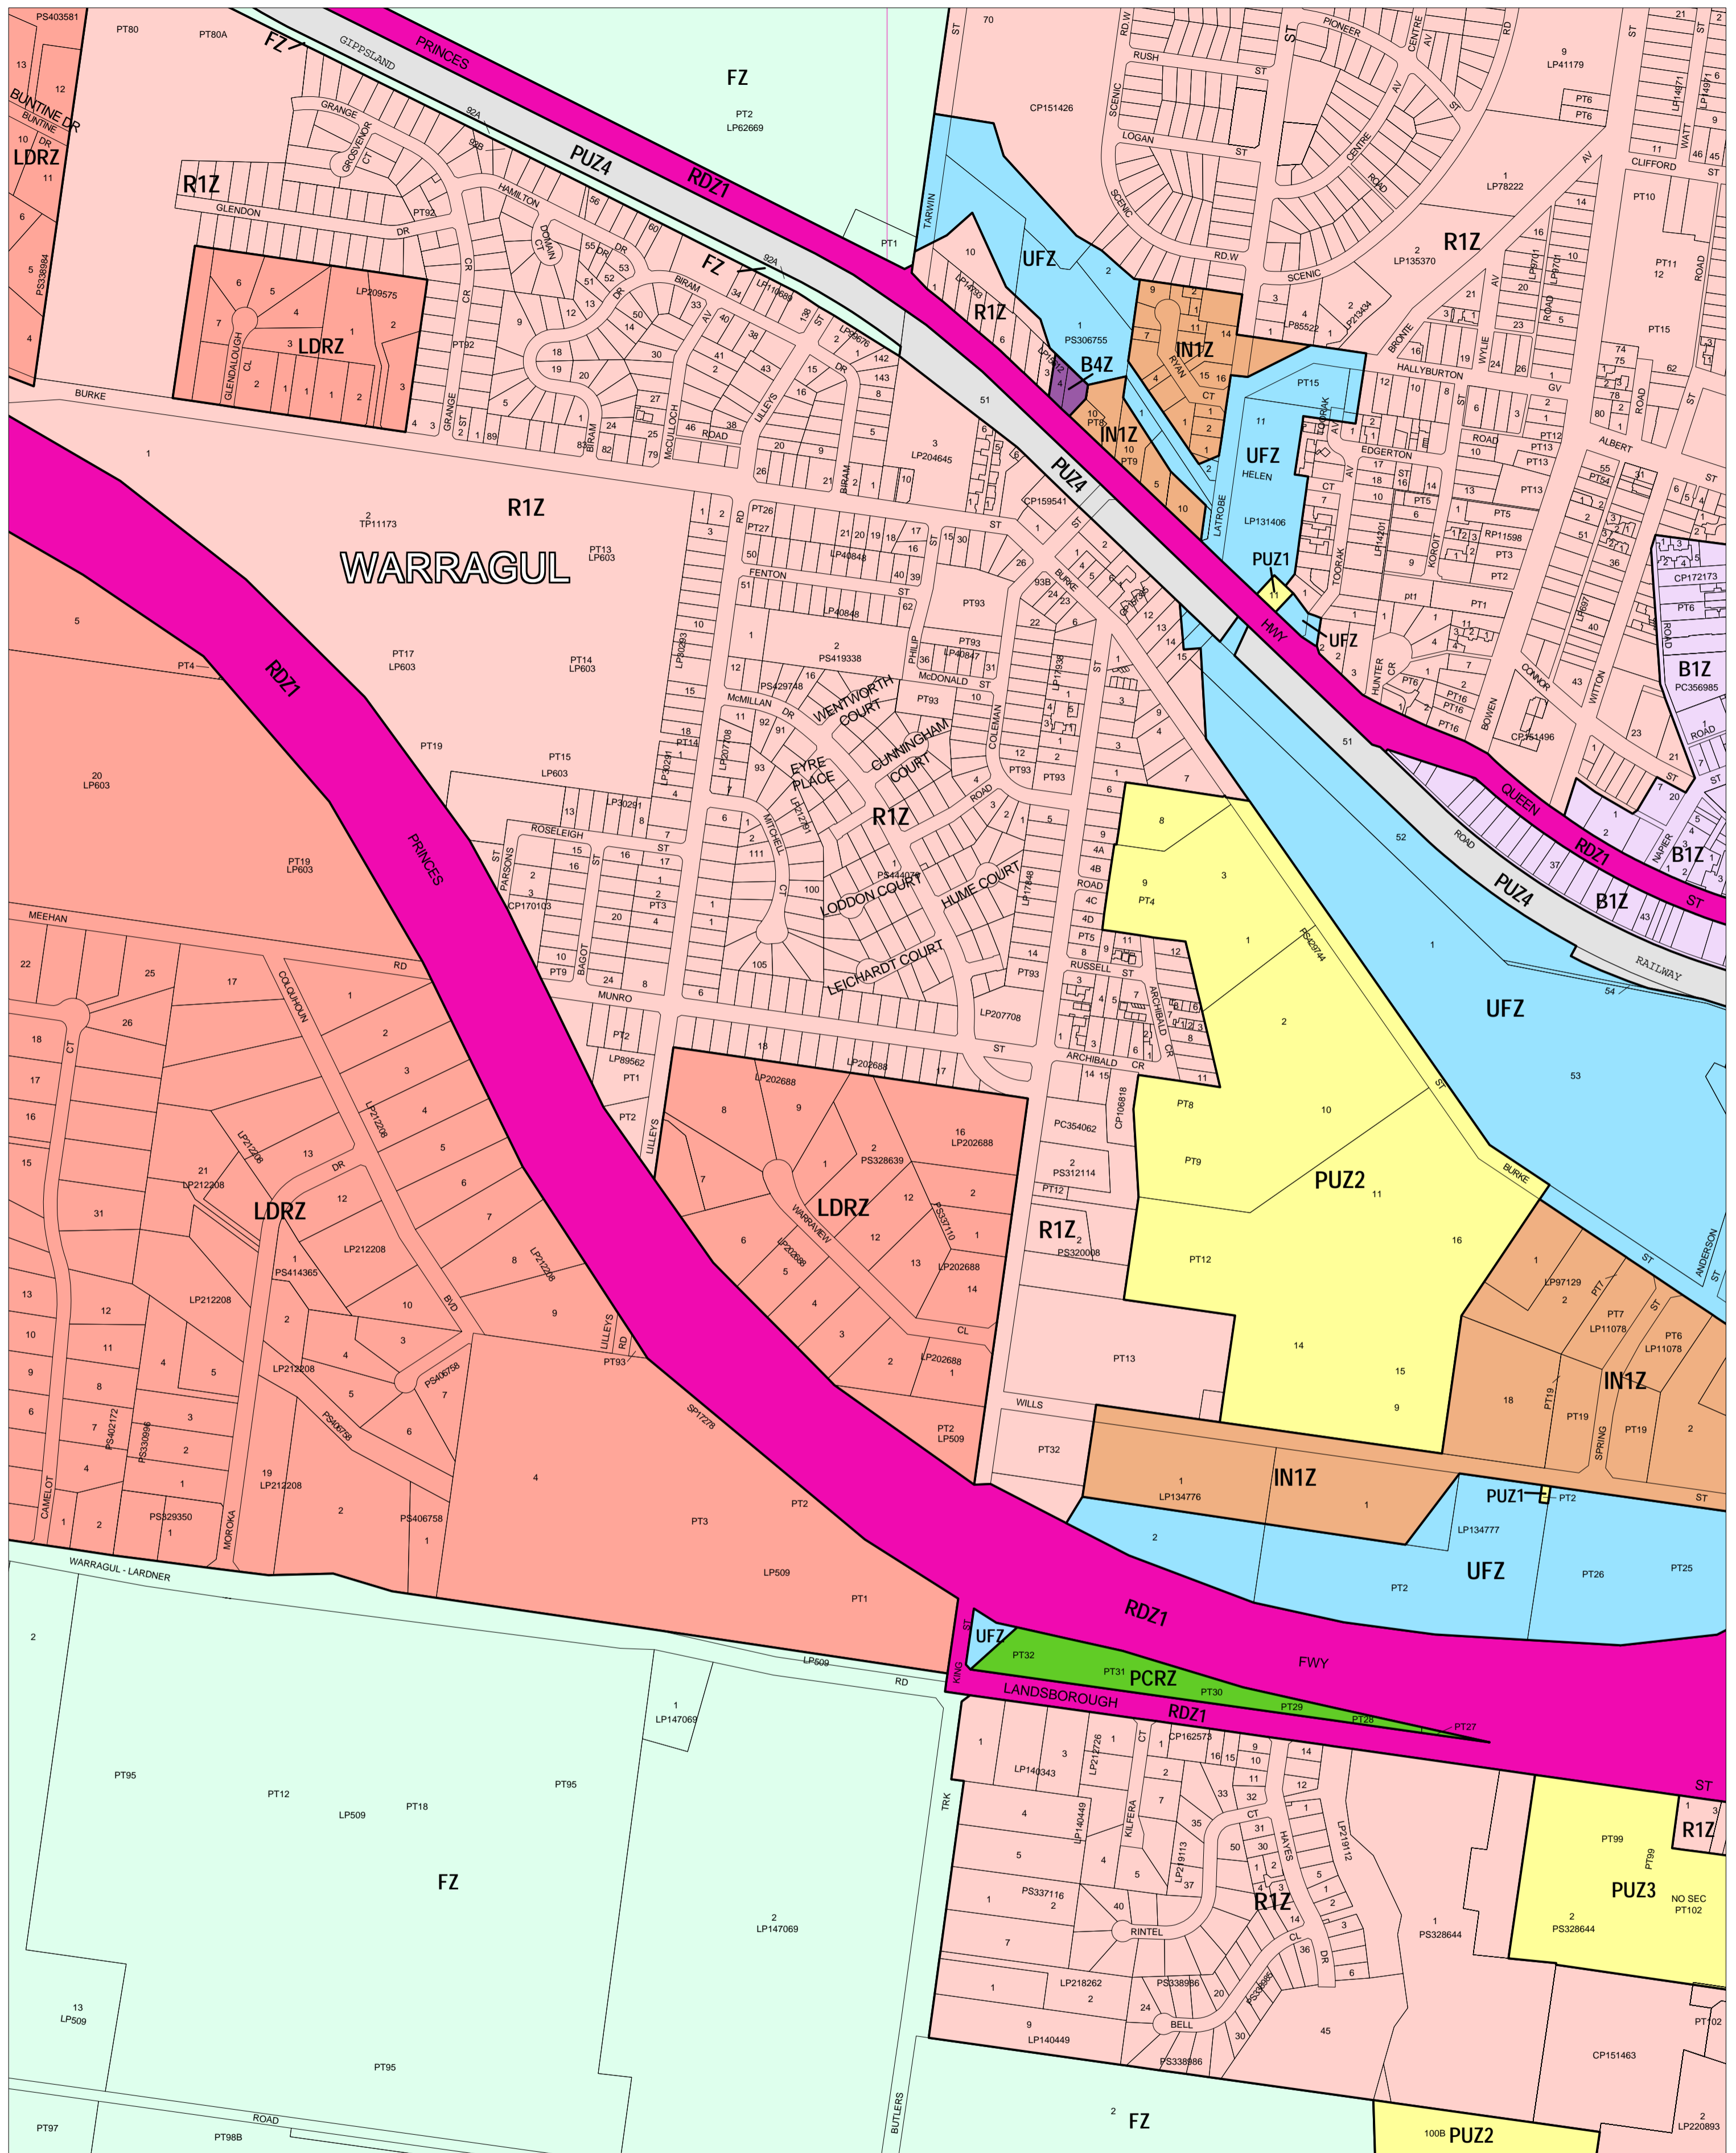

BAW BAW PLANNING SCHEME - LOCAL PROVISION

Business	Public Use Zone Transport
B1Z Business 1 Zone	PUZ4
B2Z Business 2 Zone	Road Zone Category 1
B4Z Business 4 Zone	RDZ1
Industrial	Residential
IN1Z Industrial 1 Zone	LDRZ Low Density Residential Zone
Public Land	R1Z Residential 1 Zone
PUZ1 Public Use Zone Service And Utility	Rural
PUZ2 Public Use Zone Education	FZ Farming Zone
PUZ3 Public Use Zone Health And Community	Special Purpose
PUZ4 Public Use Zone Health And Community	UFZ Urban Floodway Zone

INDEX TO ADJOINING METRIC SERIES MAP

Amendment C35
Printed: 10/3/2006