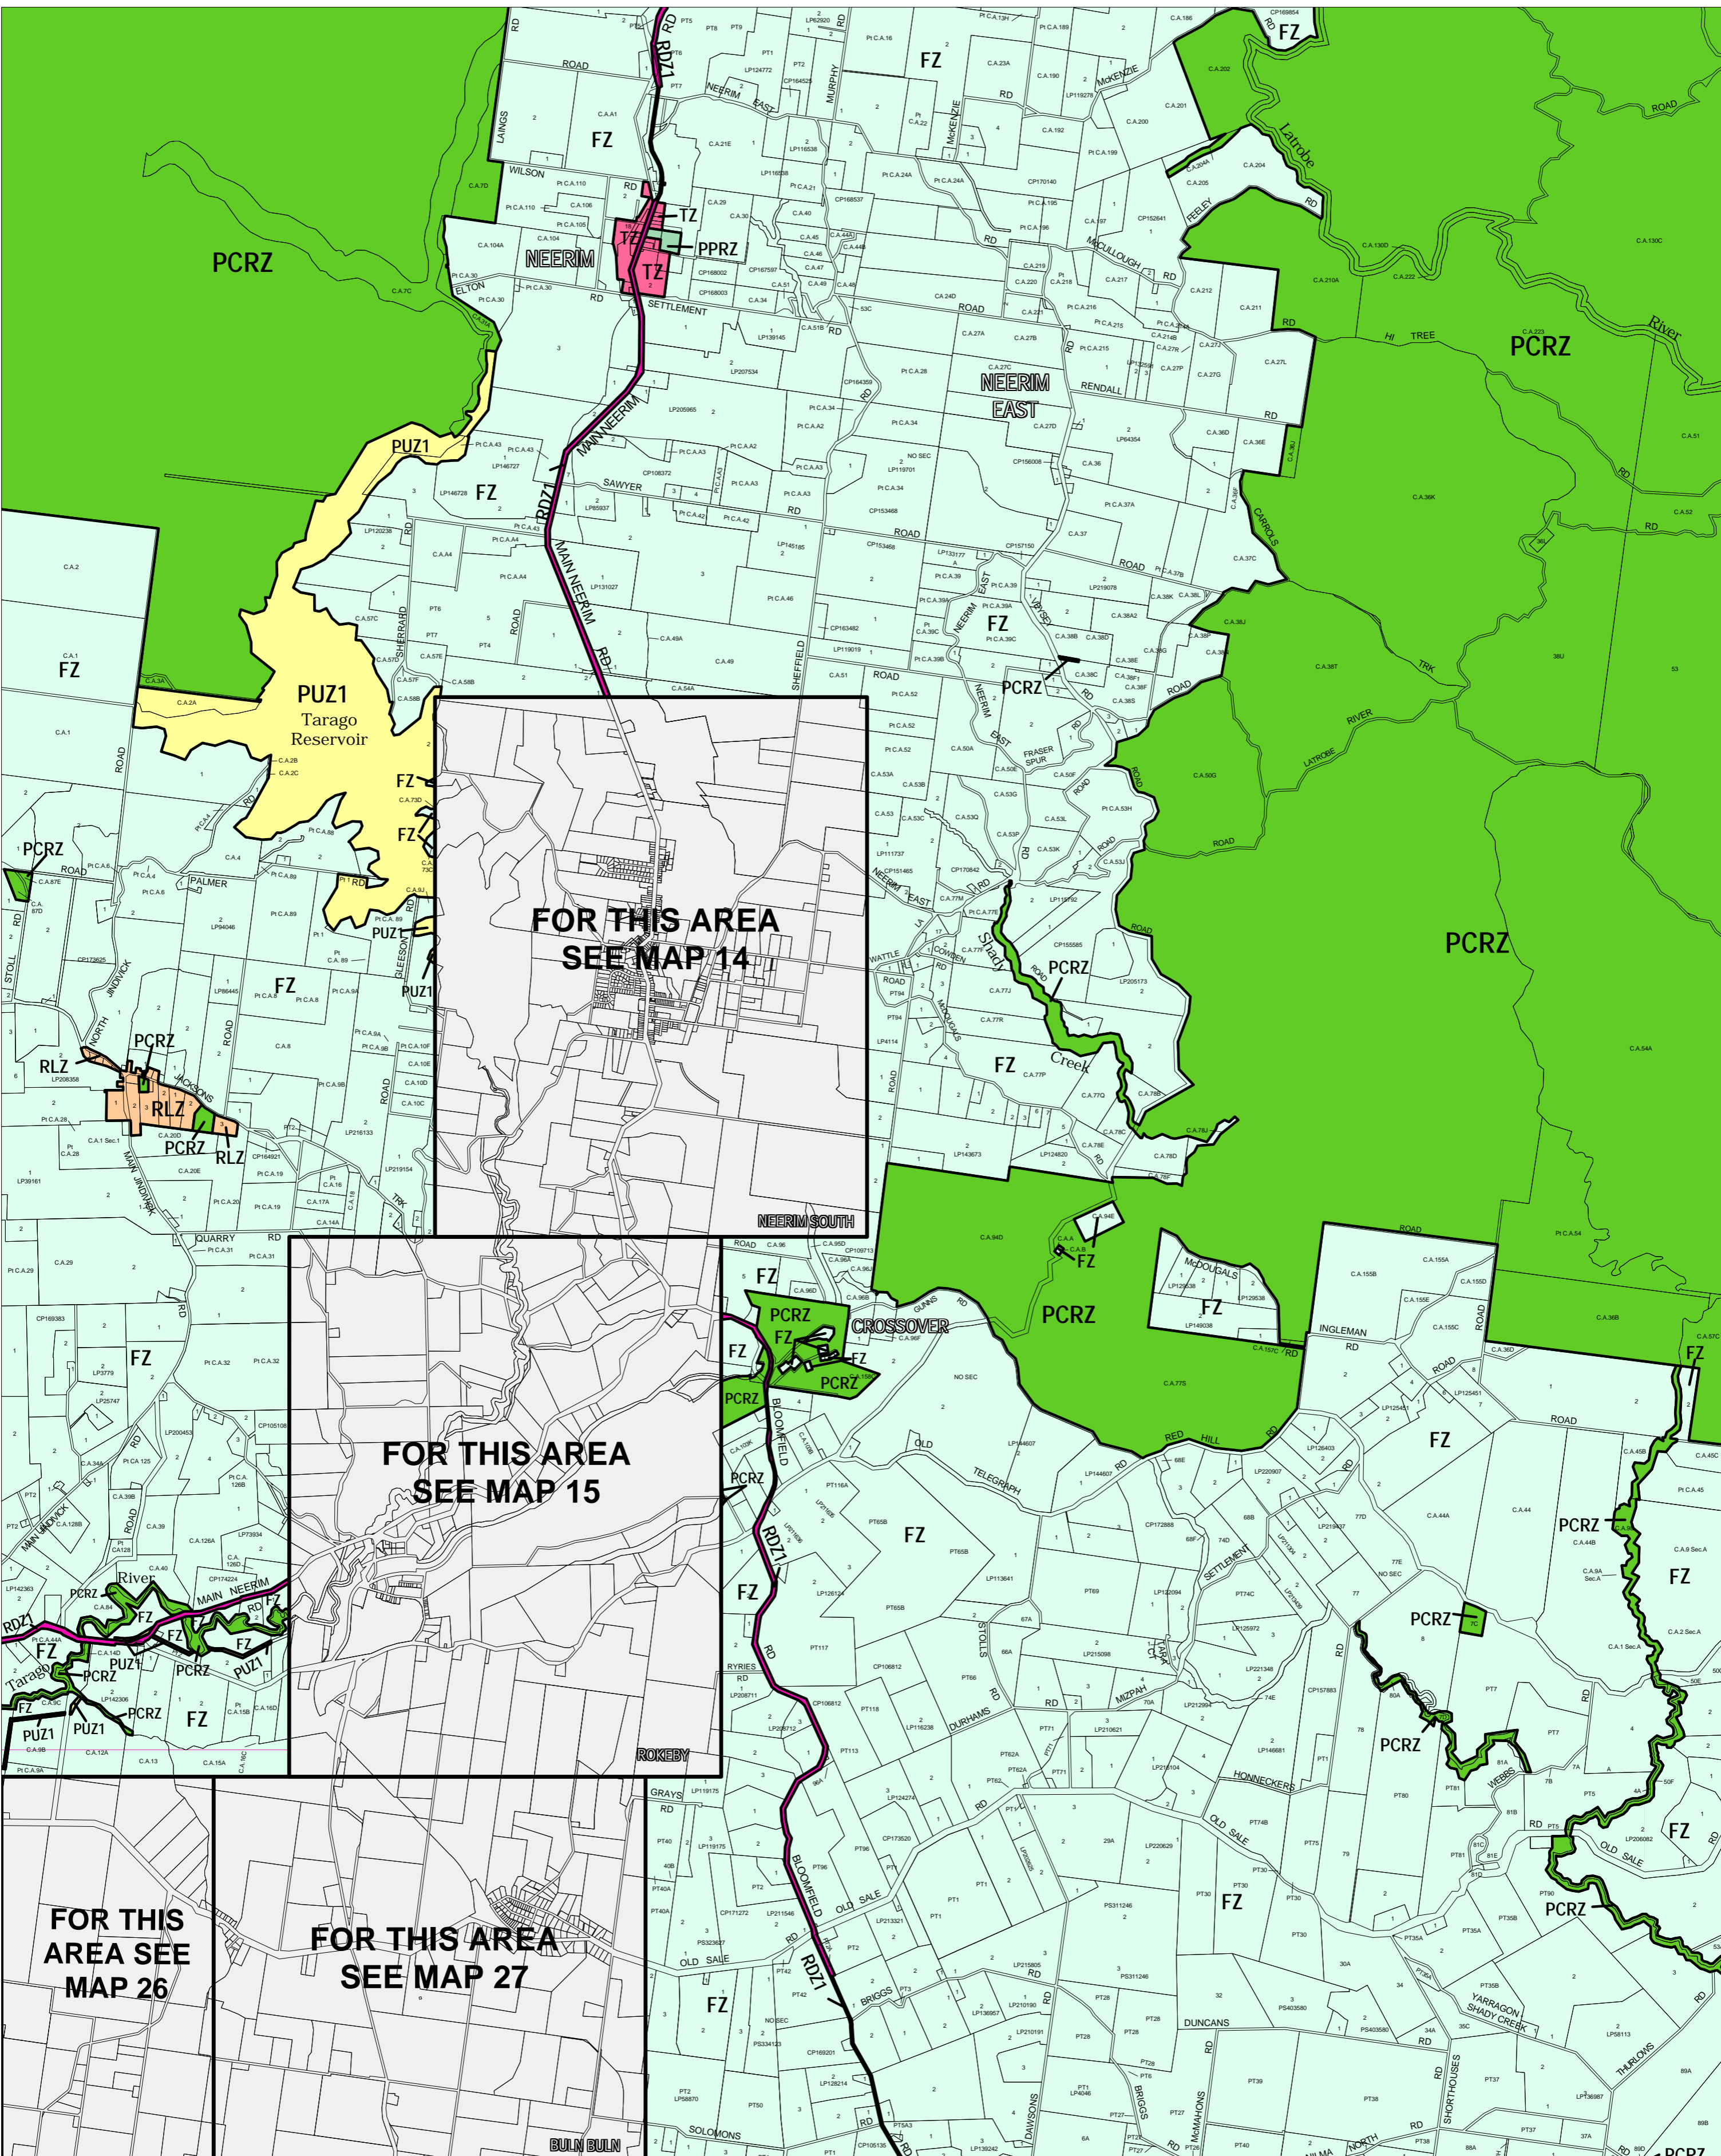

BAW BAW PLANNING SCHEME - LOCAL PROVISION

Public Land	Public Conservation And Resource Zone
PPRZ	Public Park And Recreation Zone
PUZ1	Public Use Zone Service And Utility
RDZ1	Road Zone Category 1
Residential	Township Zone
Rural	Farming Zone
RLZ	Rural Living Zone

1000 0 1000 2000 3000 m

AUSTRALIAN MAP GRID ZONE 55

Amendment C35
Printed: 8/3/2006

INDEX TO ADJOINING METRIC SERIES MAP