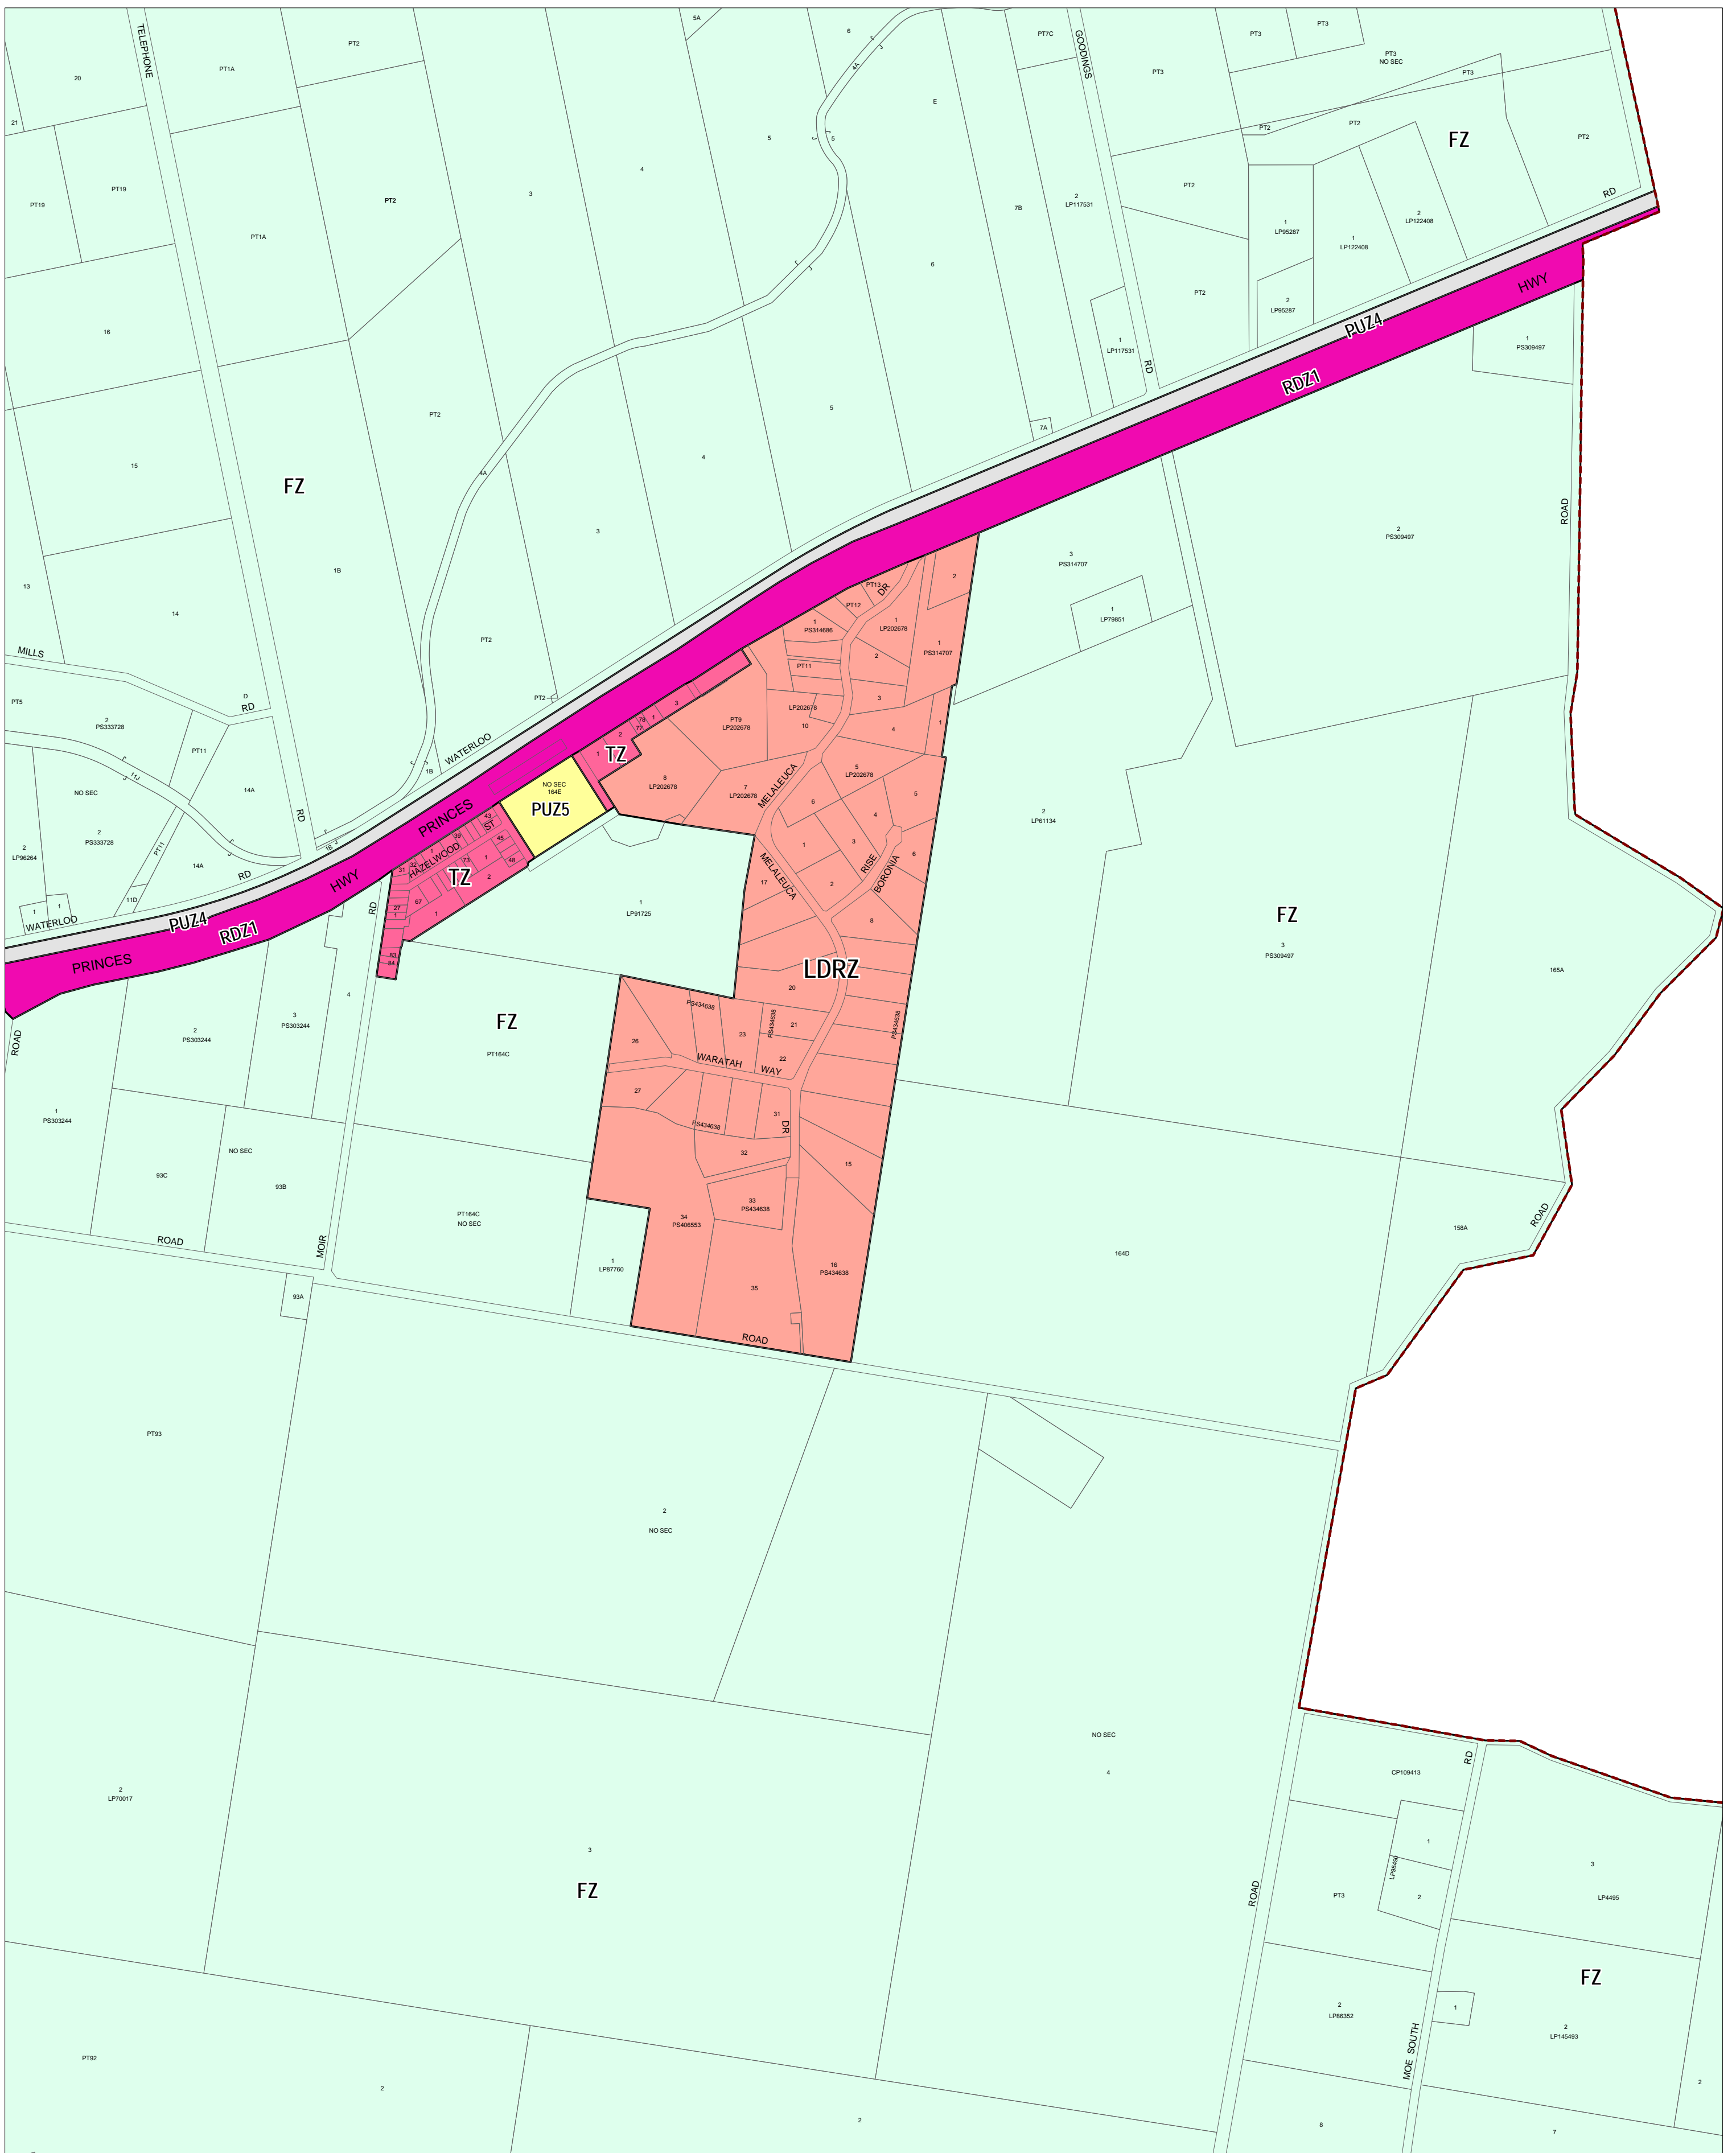

BAW BAW PLANNING SCHEME - LOCAL PROVISION

Public Land	
PUZ5	Public Use Zone - Cemetery/Crematorium
PUZ4	Public Use Zone - Transport
RDZ1	Road Zone - Category 1
Residential	
LDRZ	Low Density Residential Zone
TZ	Township Zone
Rural	
FZ	Farming Zone

AUSTRALIAN MAP GRID ZONE 55

Printed: 28/10/2011

AMENDMENT C80