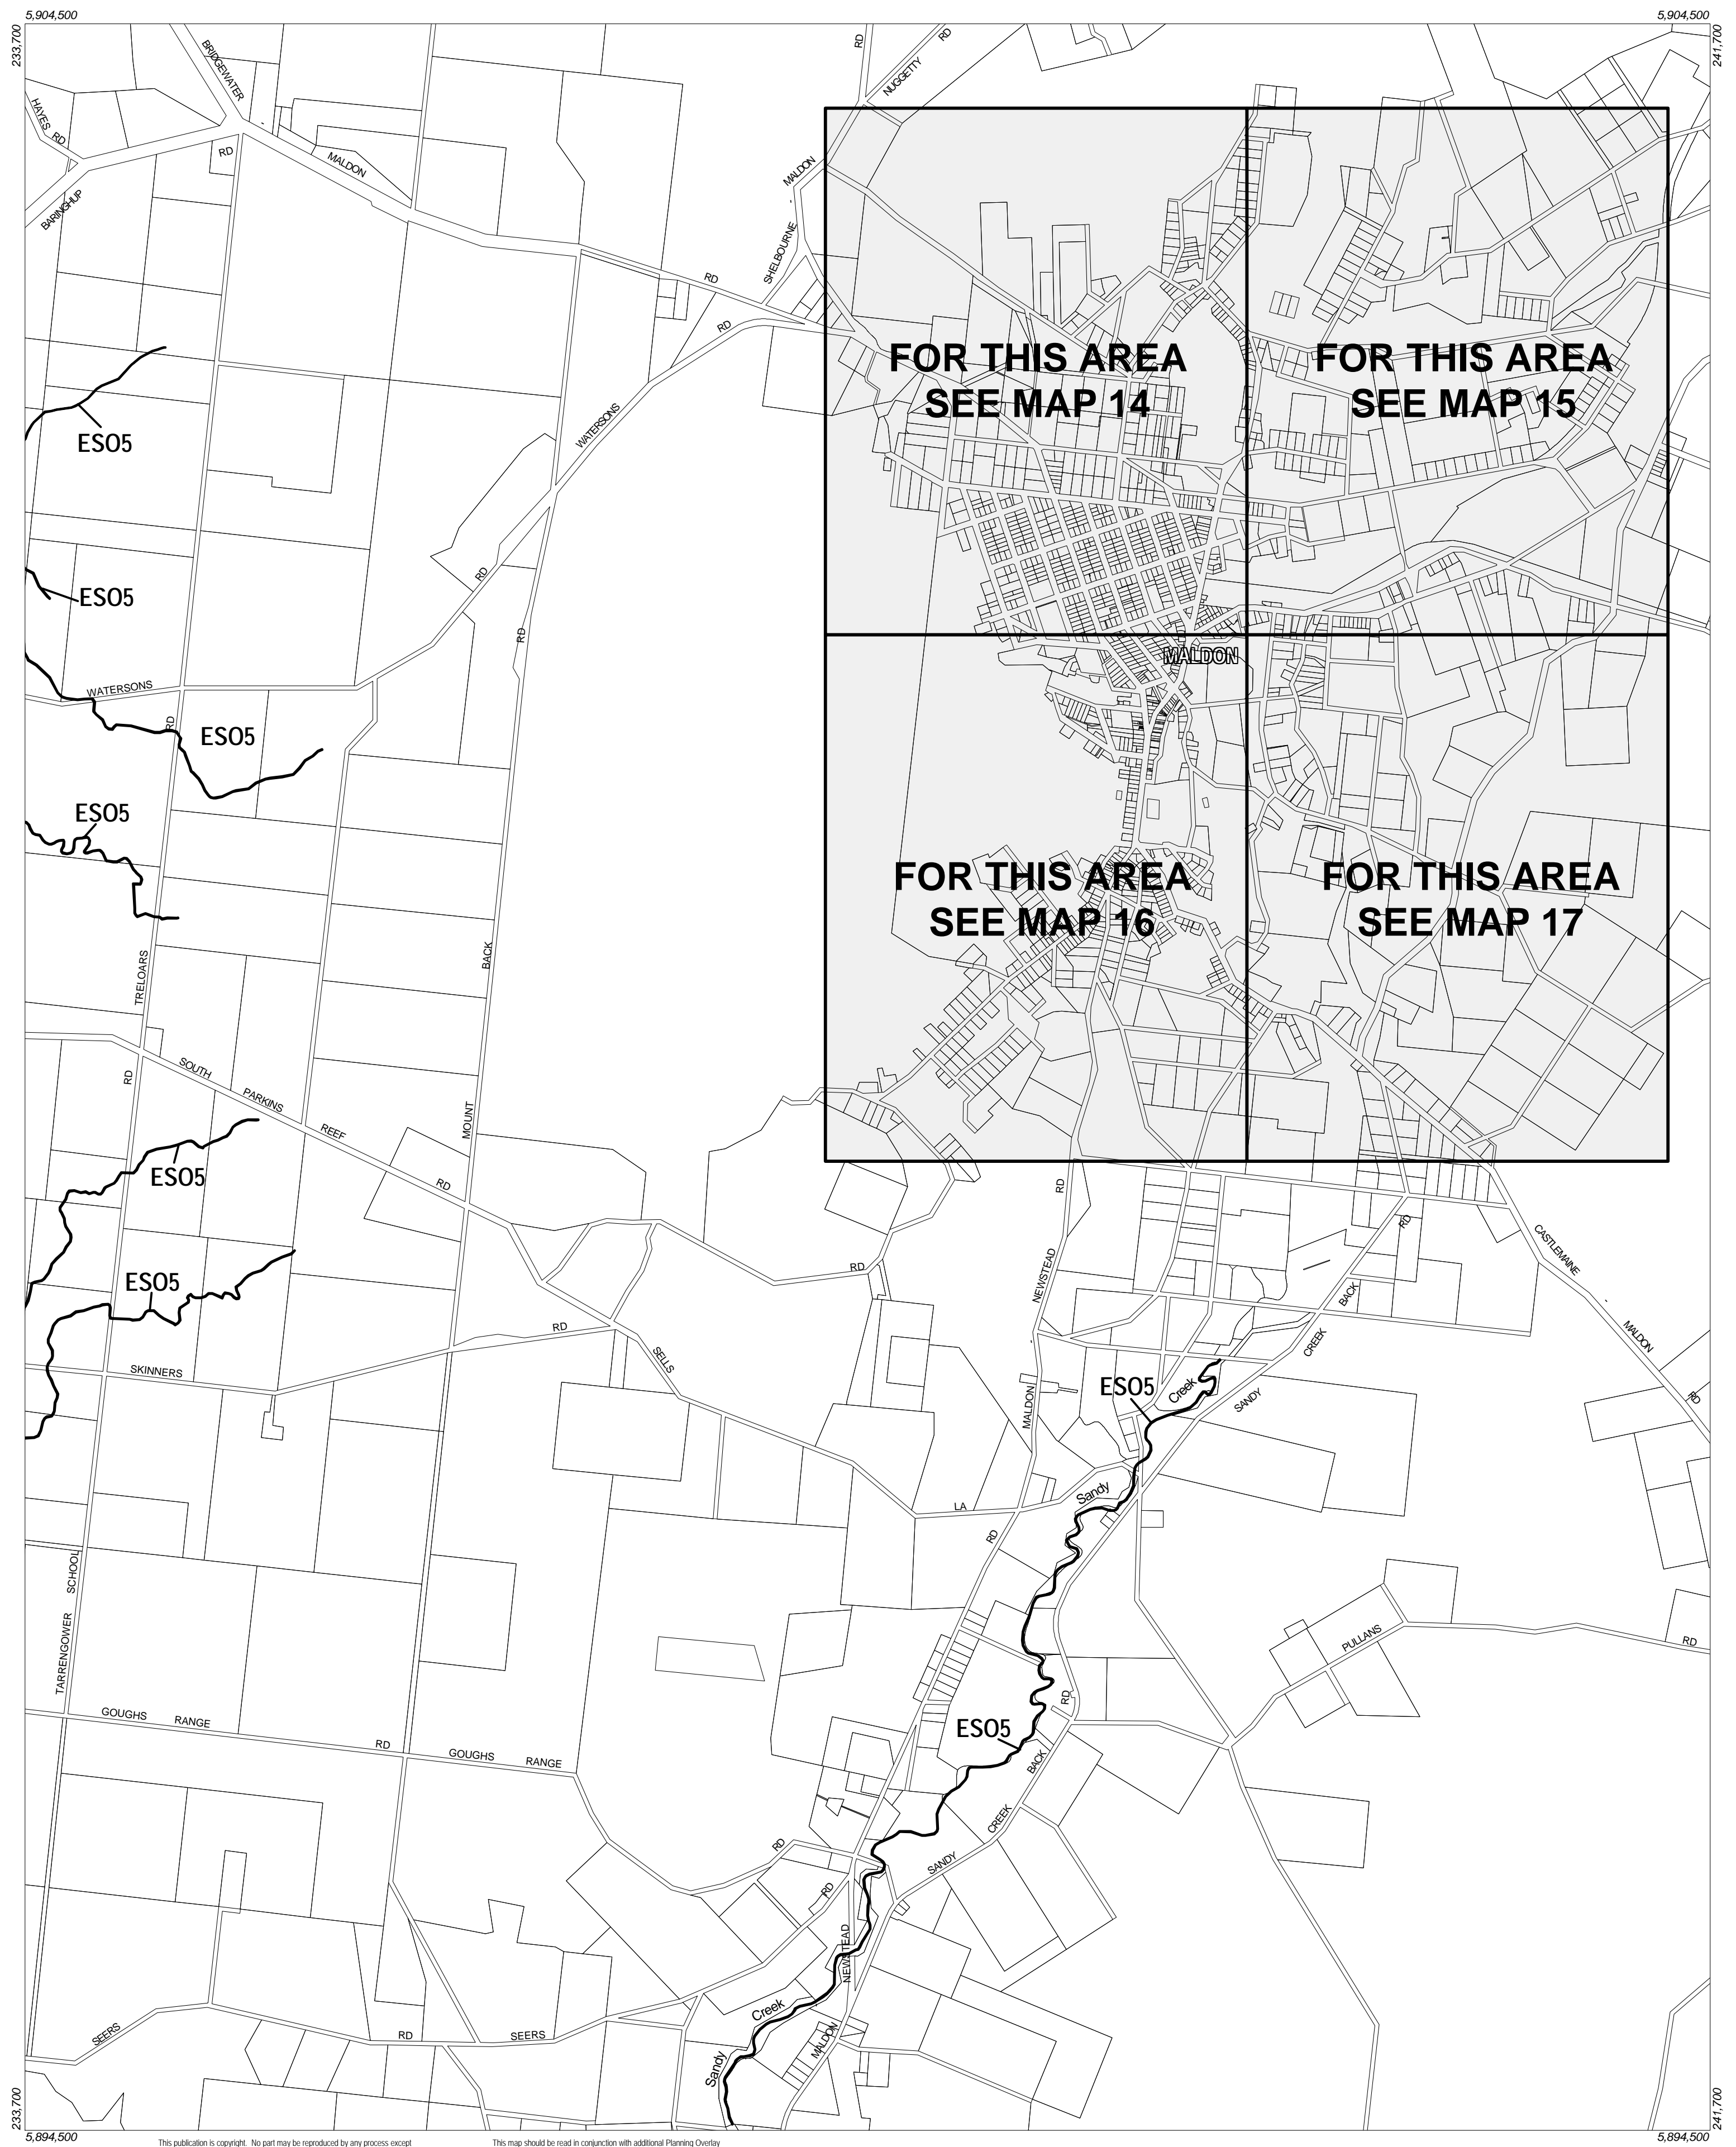

MOUNT ALEXANDER PLANNING SCHEME - LOCAL PROVISION

Overlays
ESO5 Environmental Significance Overlay - Schedule 5

Printed: 5/5/2003