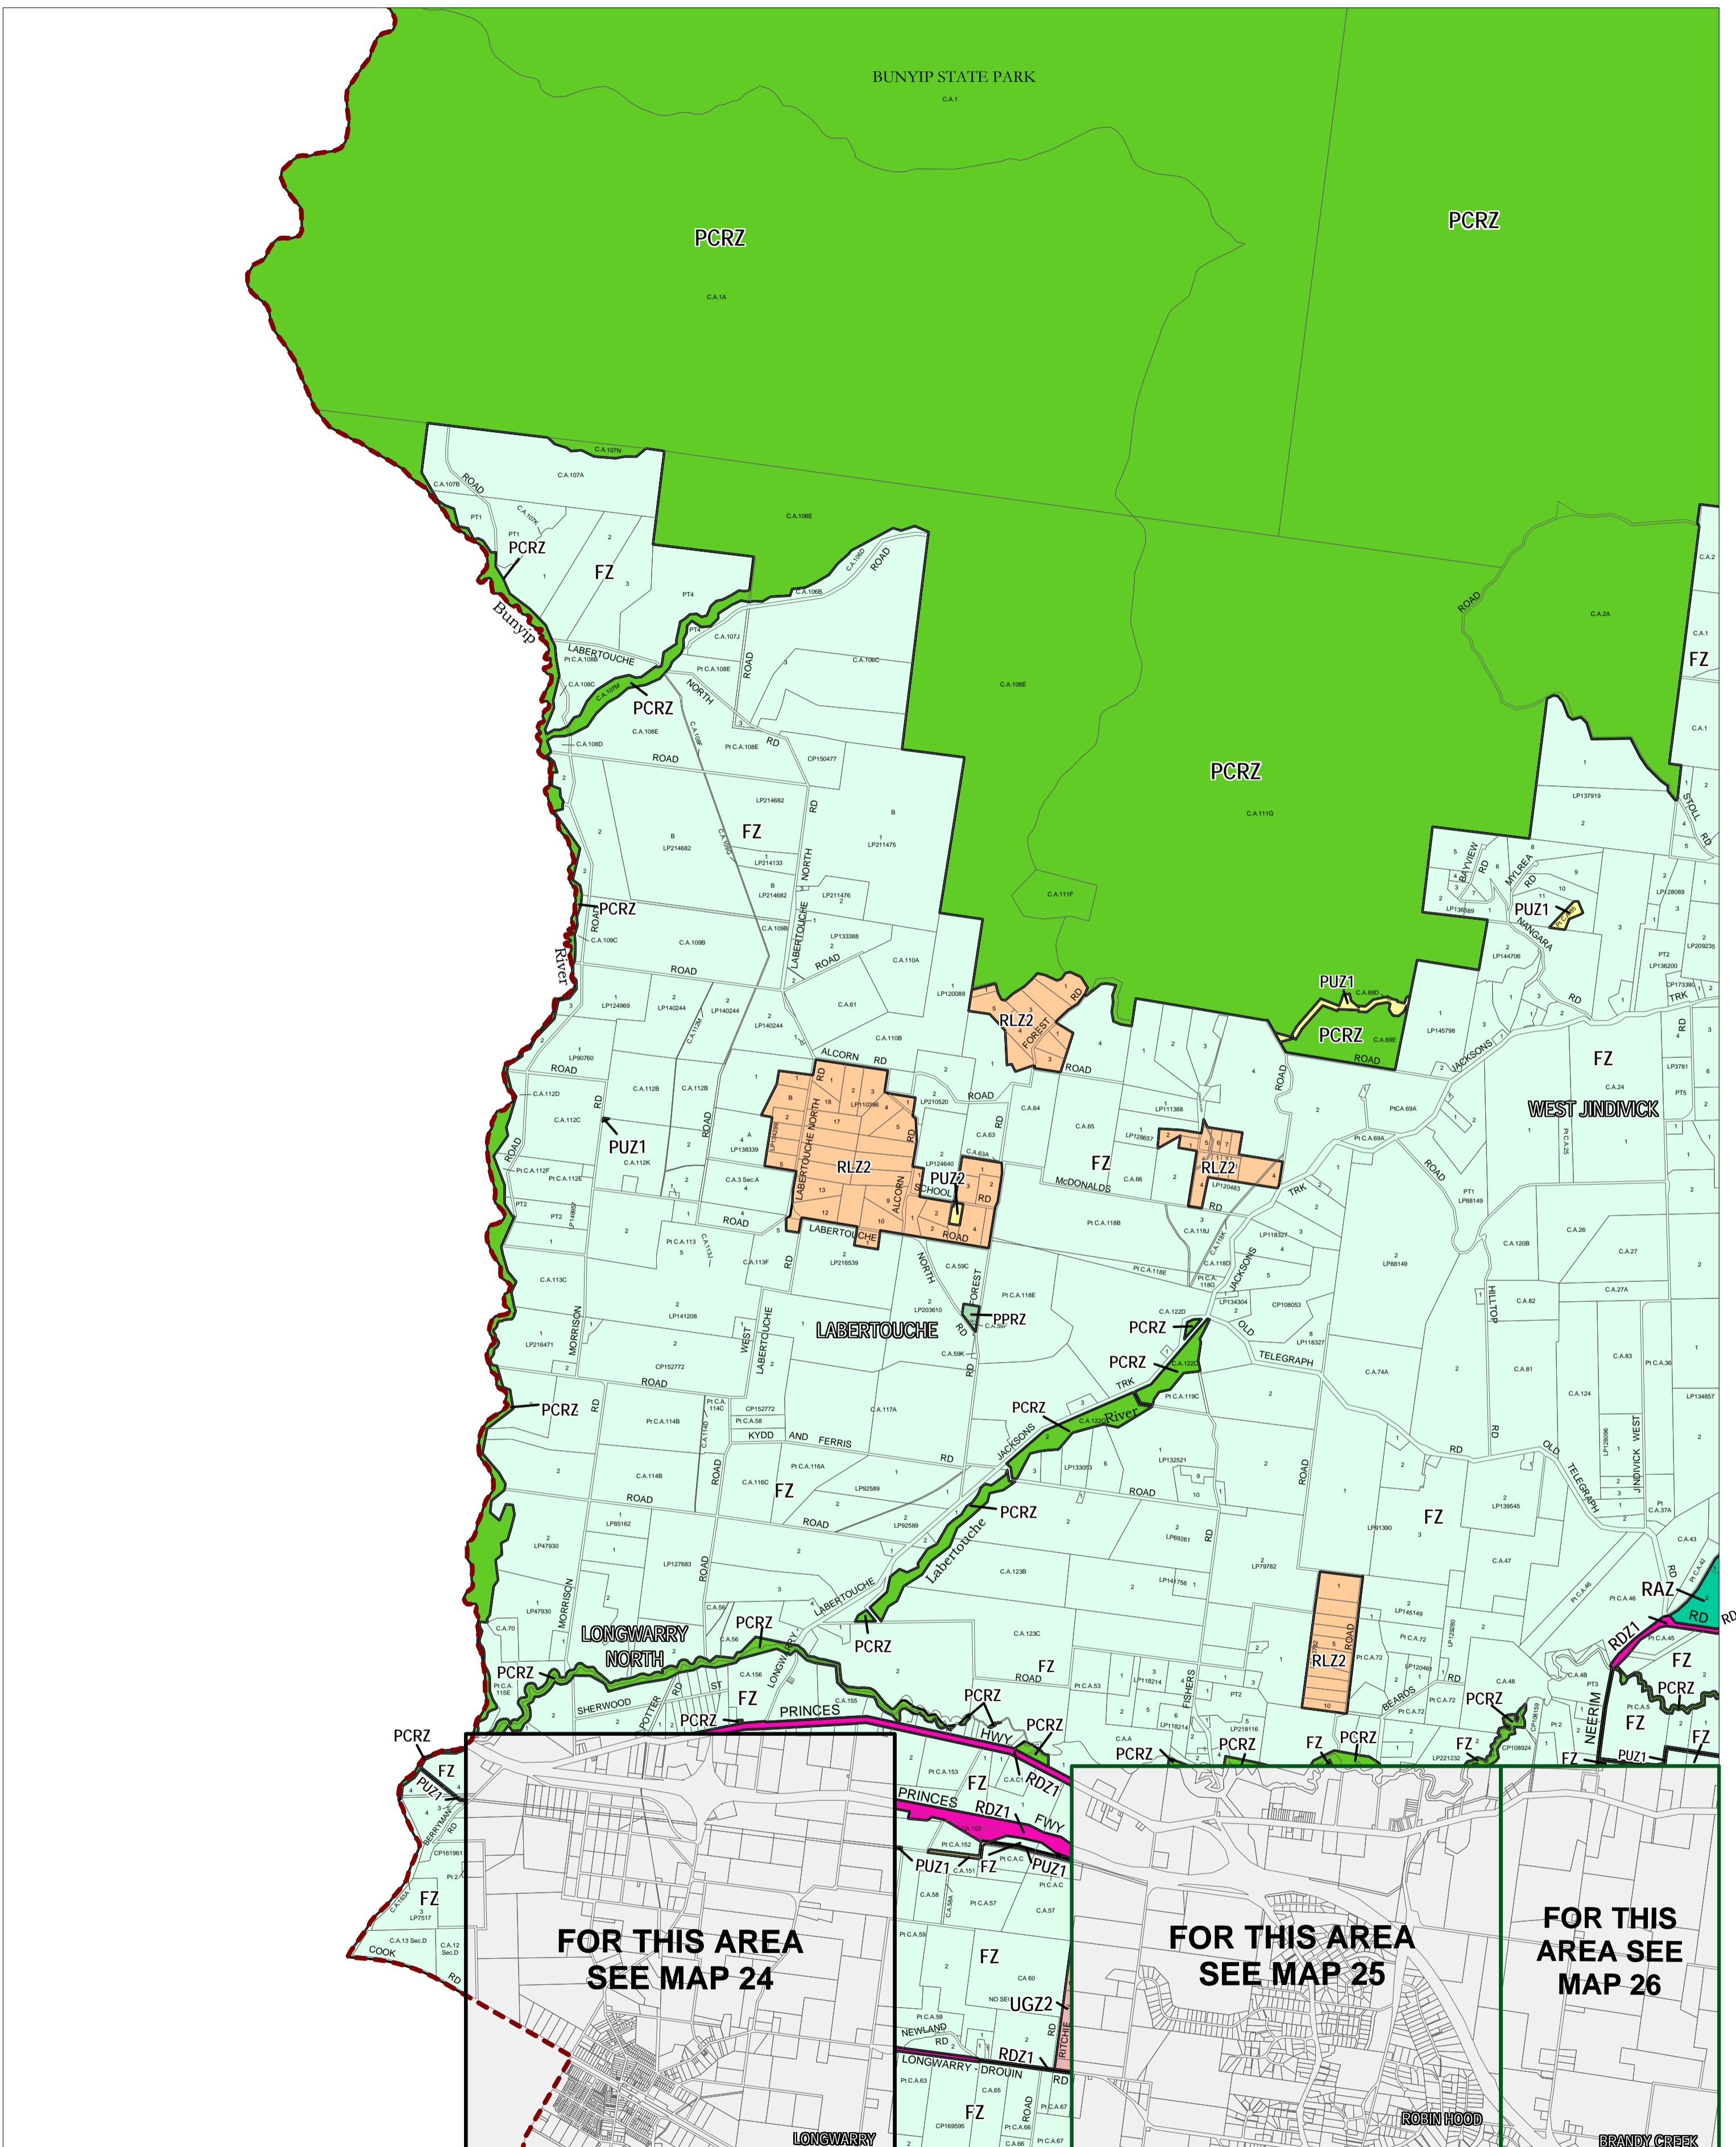

BAW BAW PLANNING SCHEME - LOCAL PROVISION

Industrial		Rural	
INTZ	Industrial 1 Zone	FZ	Farming Zone
PLZ	Public Land	RAZ	Rural Activity Zone
PCRZ	Public Conservation And Resource Zone	RLZ2	Rural Living Zone - Schedule 2
PPRZ	Public Park And Recreation Zone	Special Purpose	
PUZ2	Public Use Zone - Education	UGZ2	Urban Growth Zone - Schedule 2
PUZ1	Public Use Zone - Service And Utility		
RDZ1	Road Zone - Category 1		
LDZ	Low Density Residential Zone		

AUSTRALIAN MAP GRID ZONE 55

Printed: 24/10/2014

AMENDMENT C108