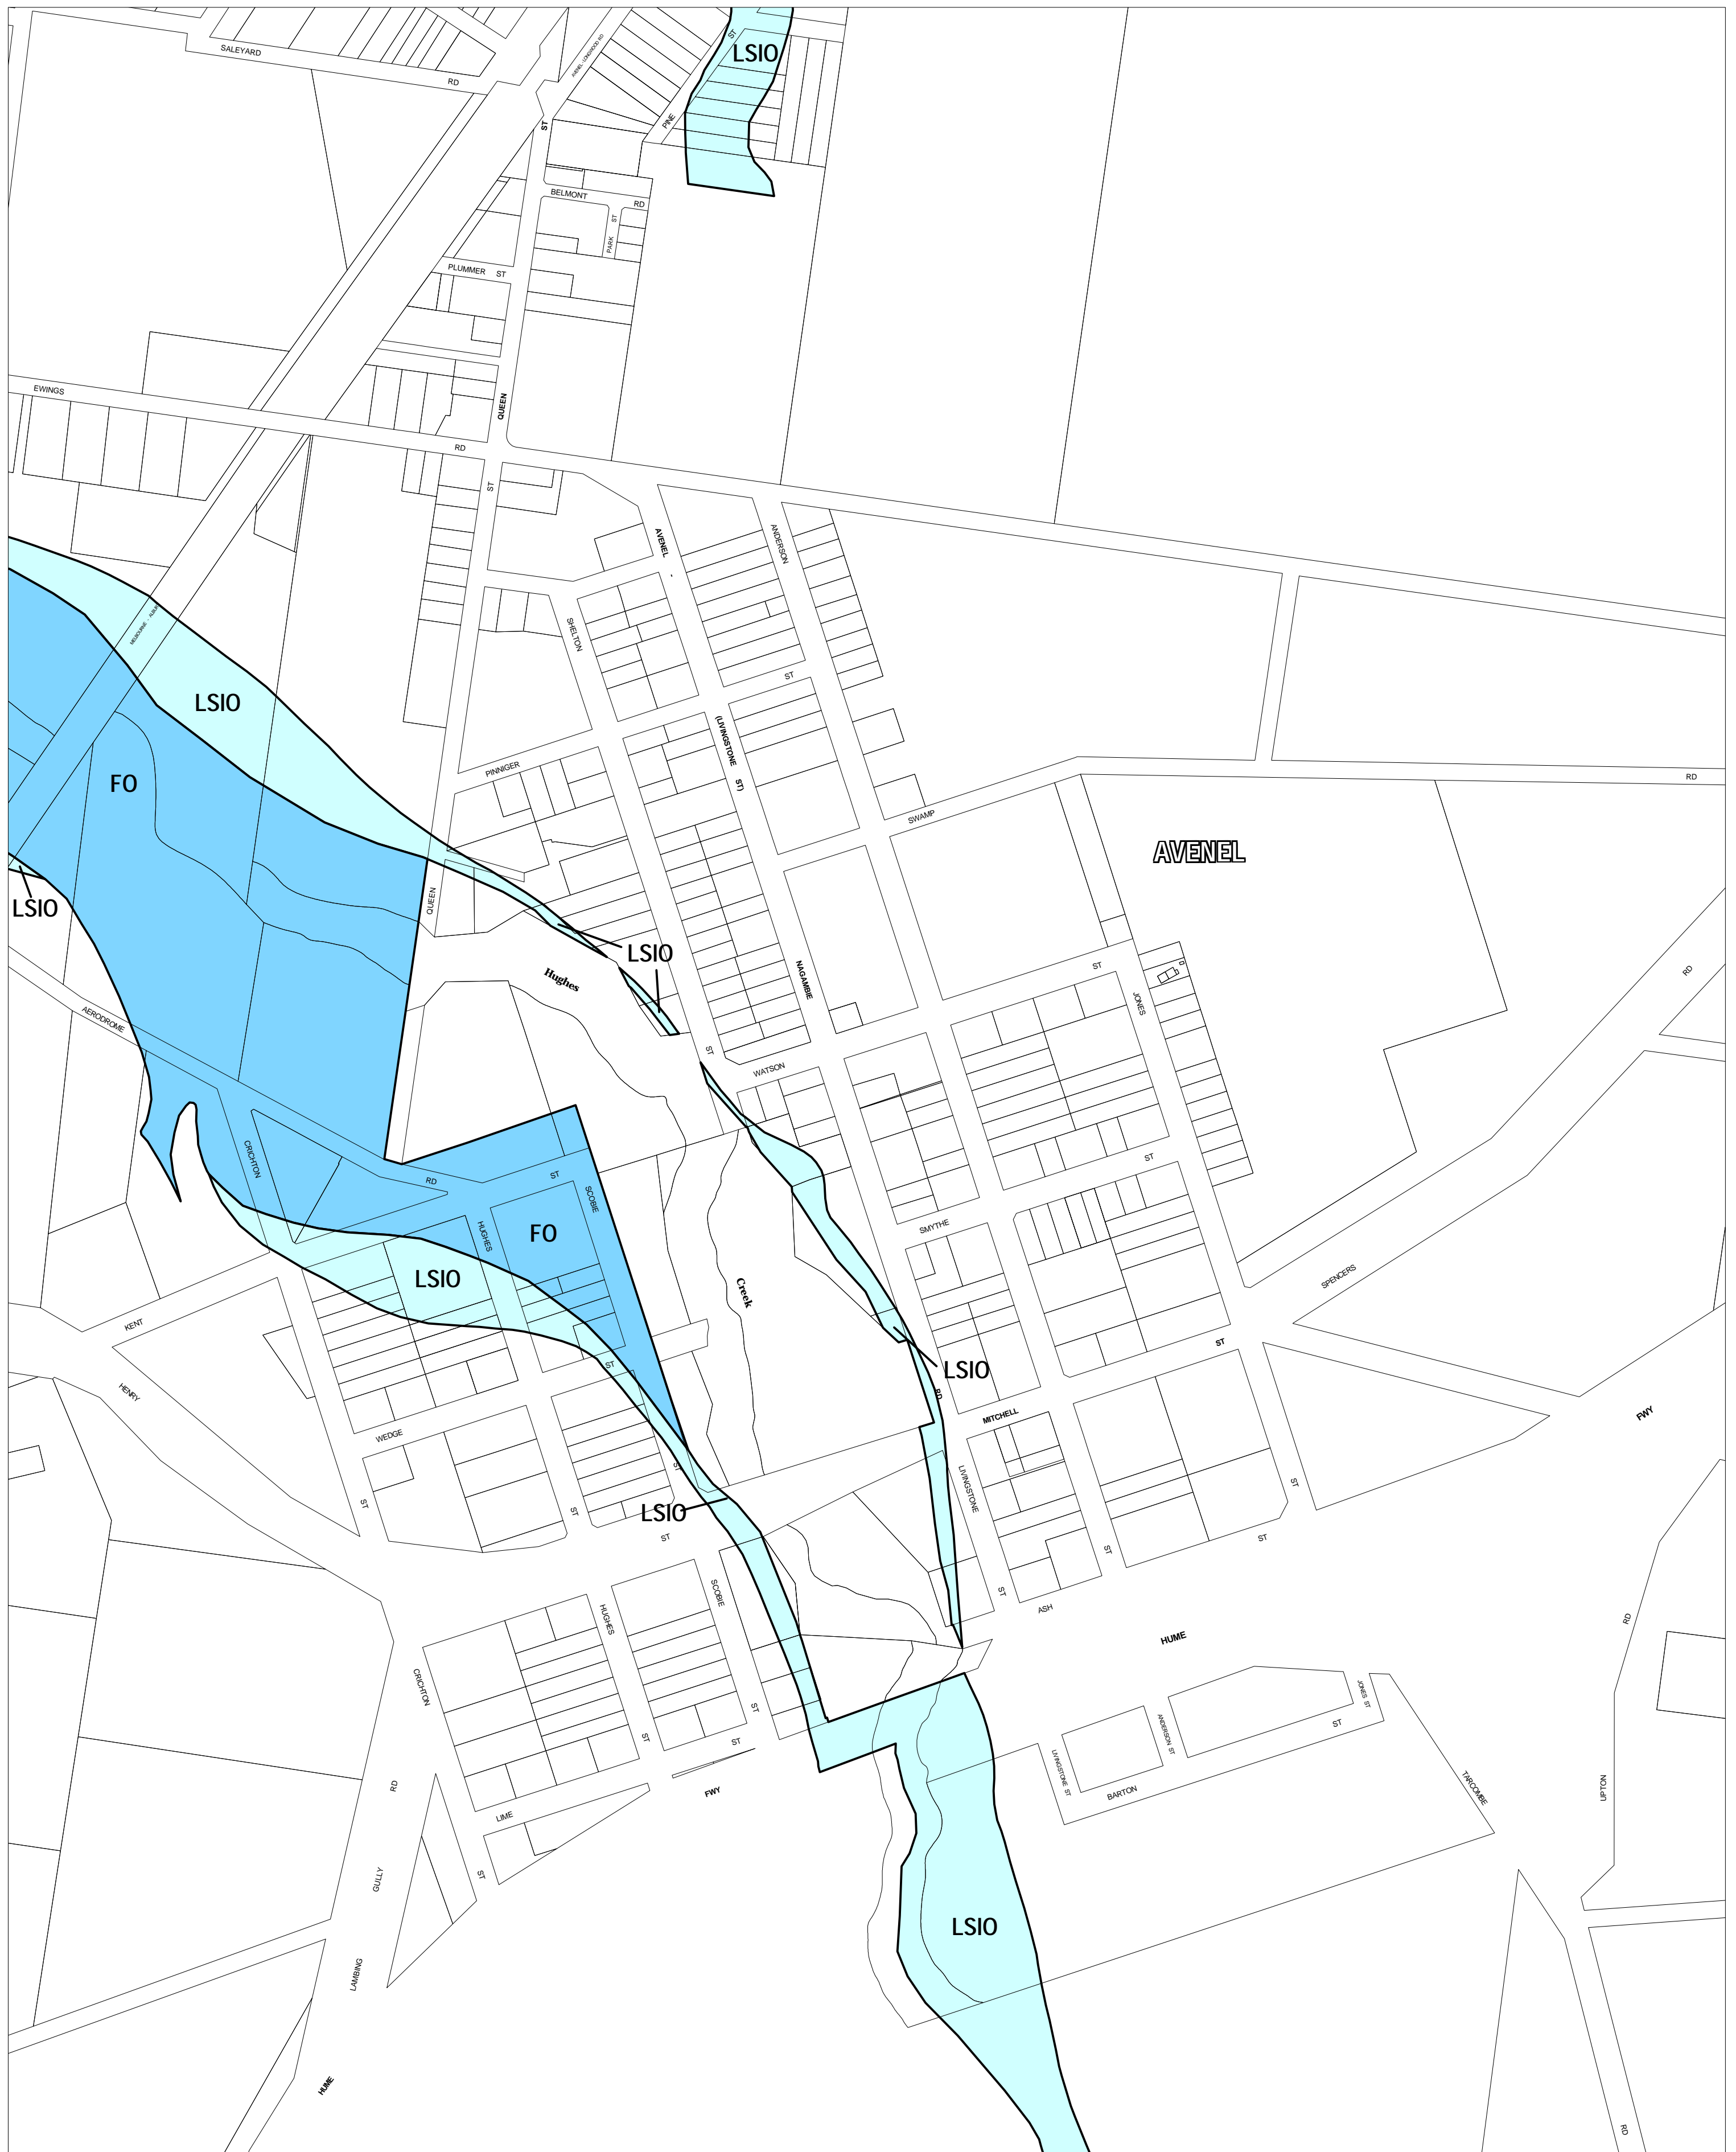

STRATHBOGIE PLANNING SCHEME - LOCAL PROVISION

Overlays

- Floodway Overlay
- Land Subject To Inundation Overlay

INDEX TO ADJOINING METRIC SERIES MAP

Amendment C14
Printed: 21/4/2006