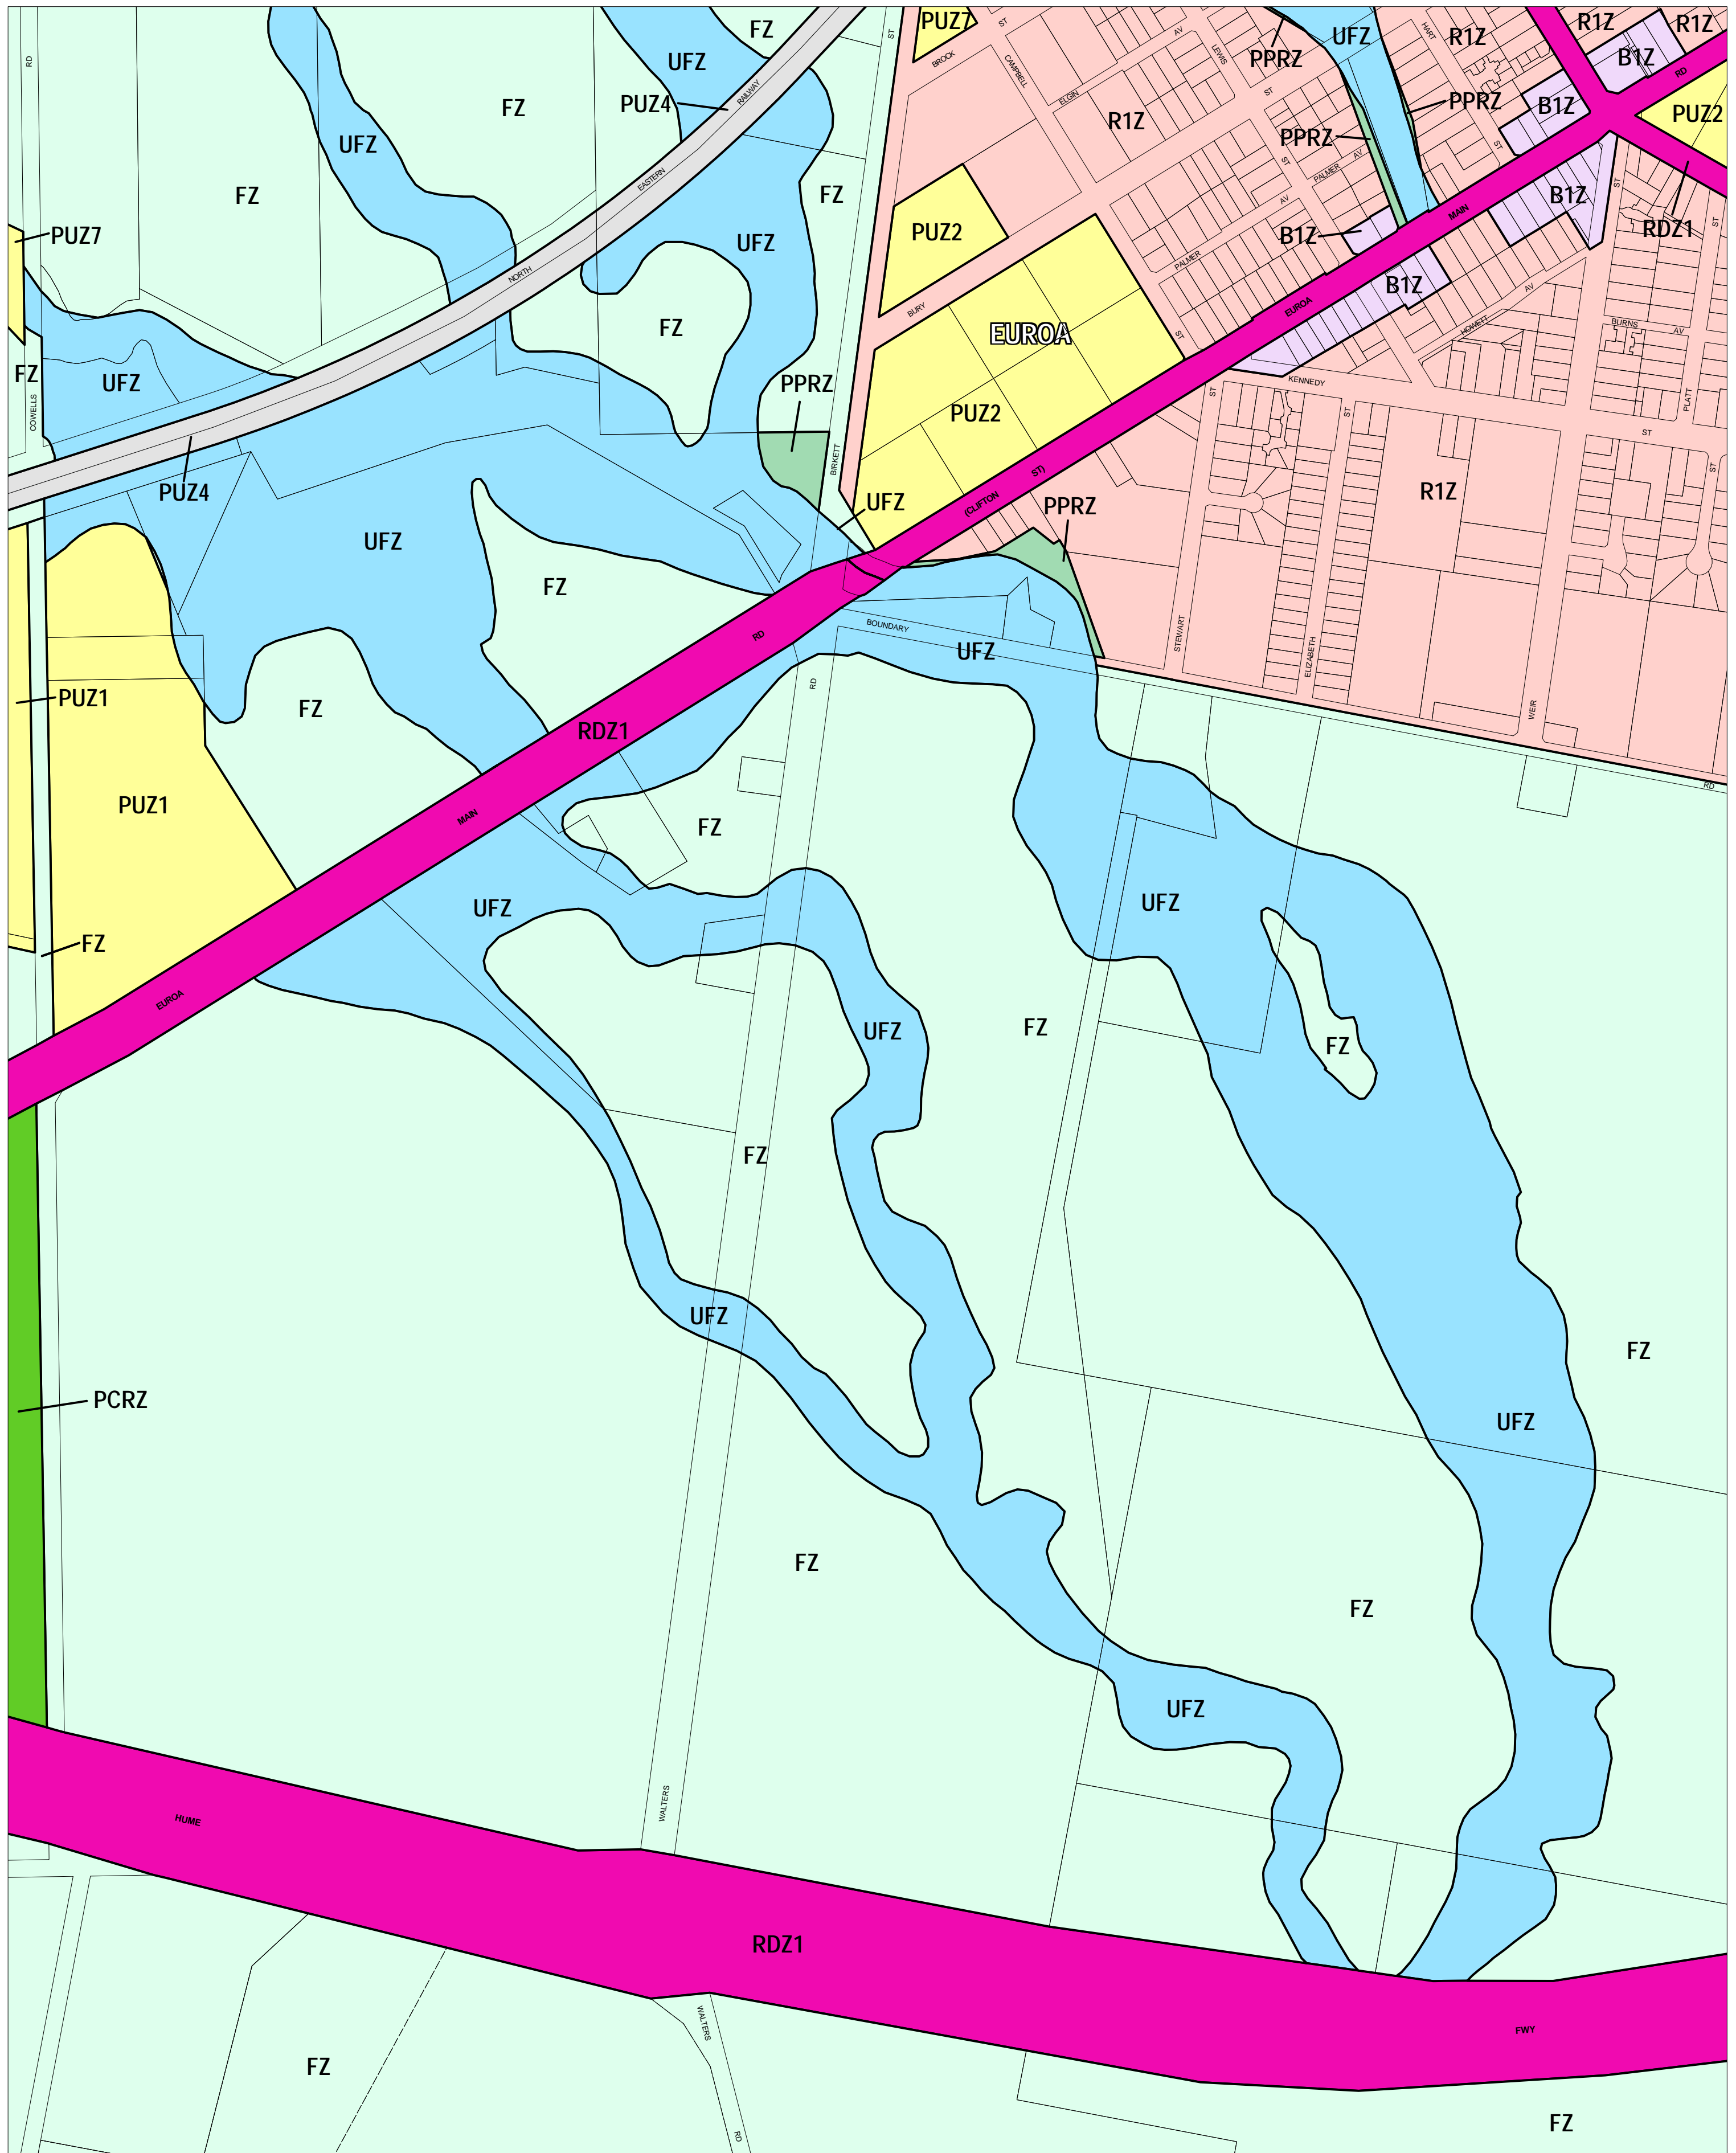

STRATHBOGIE PLANNING SCHEME - LOCAL PROVISION

This publication is copyright. No part may be reproduced by any process except in accordance with the provisions of the Copyright Act. © State of Victoria.
 This map should be read in conjunction with additional Planning Overlay Maps (if applicable) as indicated on the INDEX TO MAPS.

Business	Residential
B1Z Business 1 Zone	R1Z Residential 1 Zone
Public Land	Rural
PCRZ Public Conservation And Resource Zone	FZ Farming Zone
PPRZ Public Park And Recreation Zone	UFZ Urban Floodway Zone
PUZ2 Public Use Zone Education	
PUZ7 Public Use Zone Other Public Use	
PUZ1 Public Use Zone Service And Utility	
PUZ4 Public Use Zone Transport	
RDZ1 Road Zone Category 1	

100 0 100 200 300 400 500 m

AUSTRALIAN MAP GRID ZONE 55

THIS MAP INCORPORATES APPROVED ZONES AS AT: 04/05/2006 AMENDMENT C35

INDEX TO ADJOINING METRIC SERIES MAP

Printed: 10/5/2006