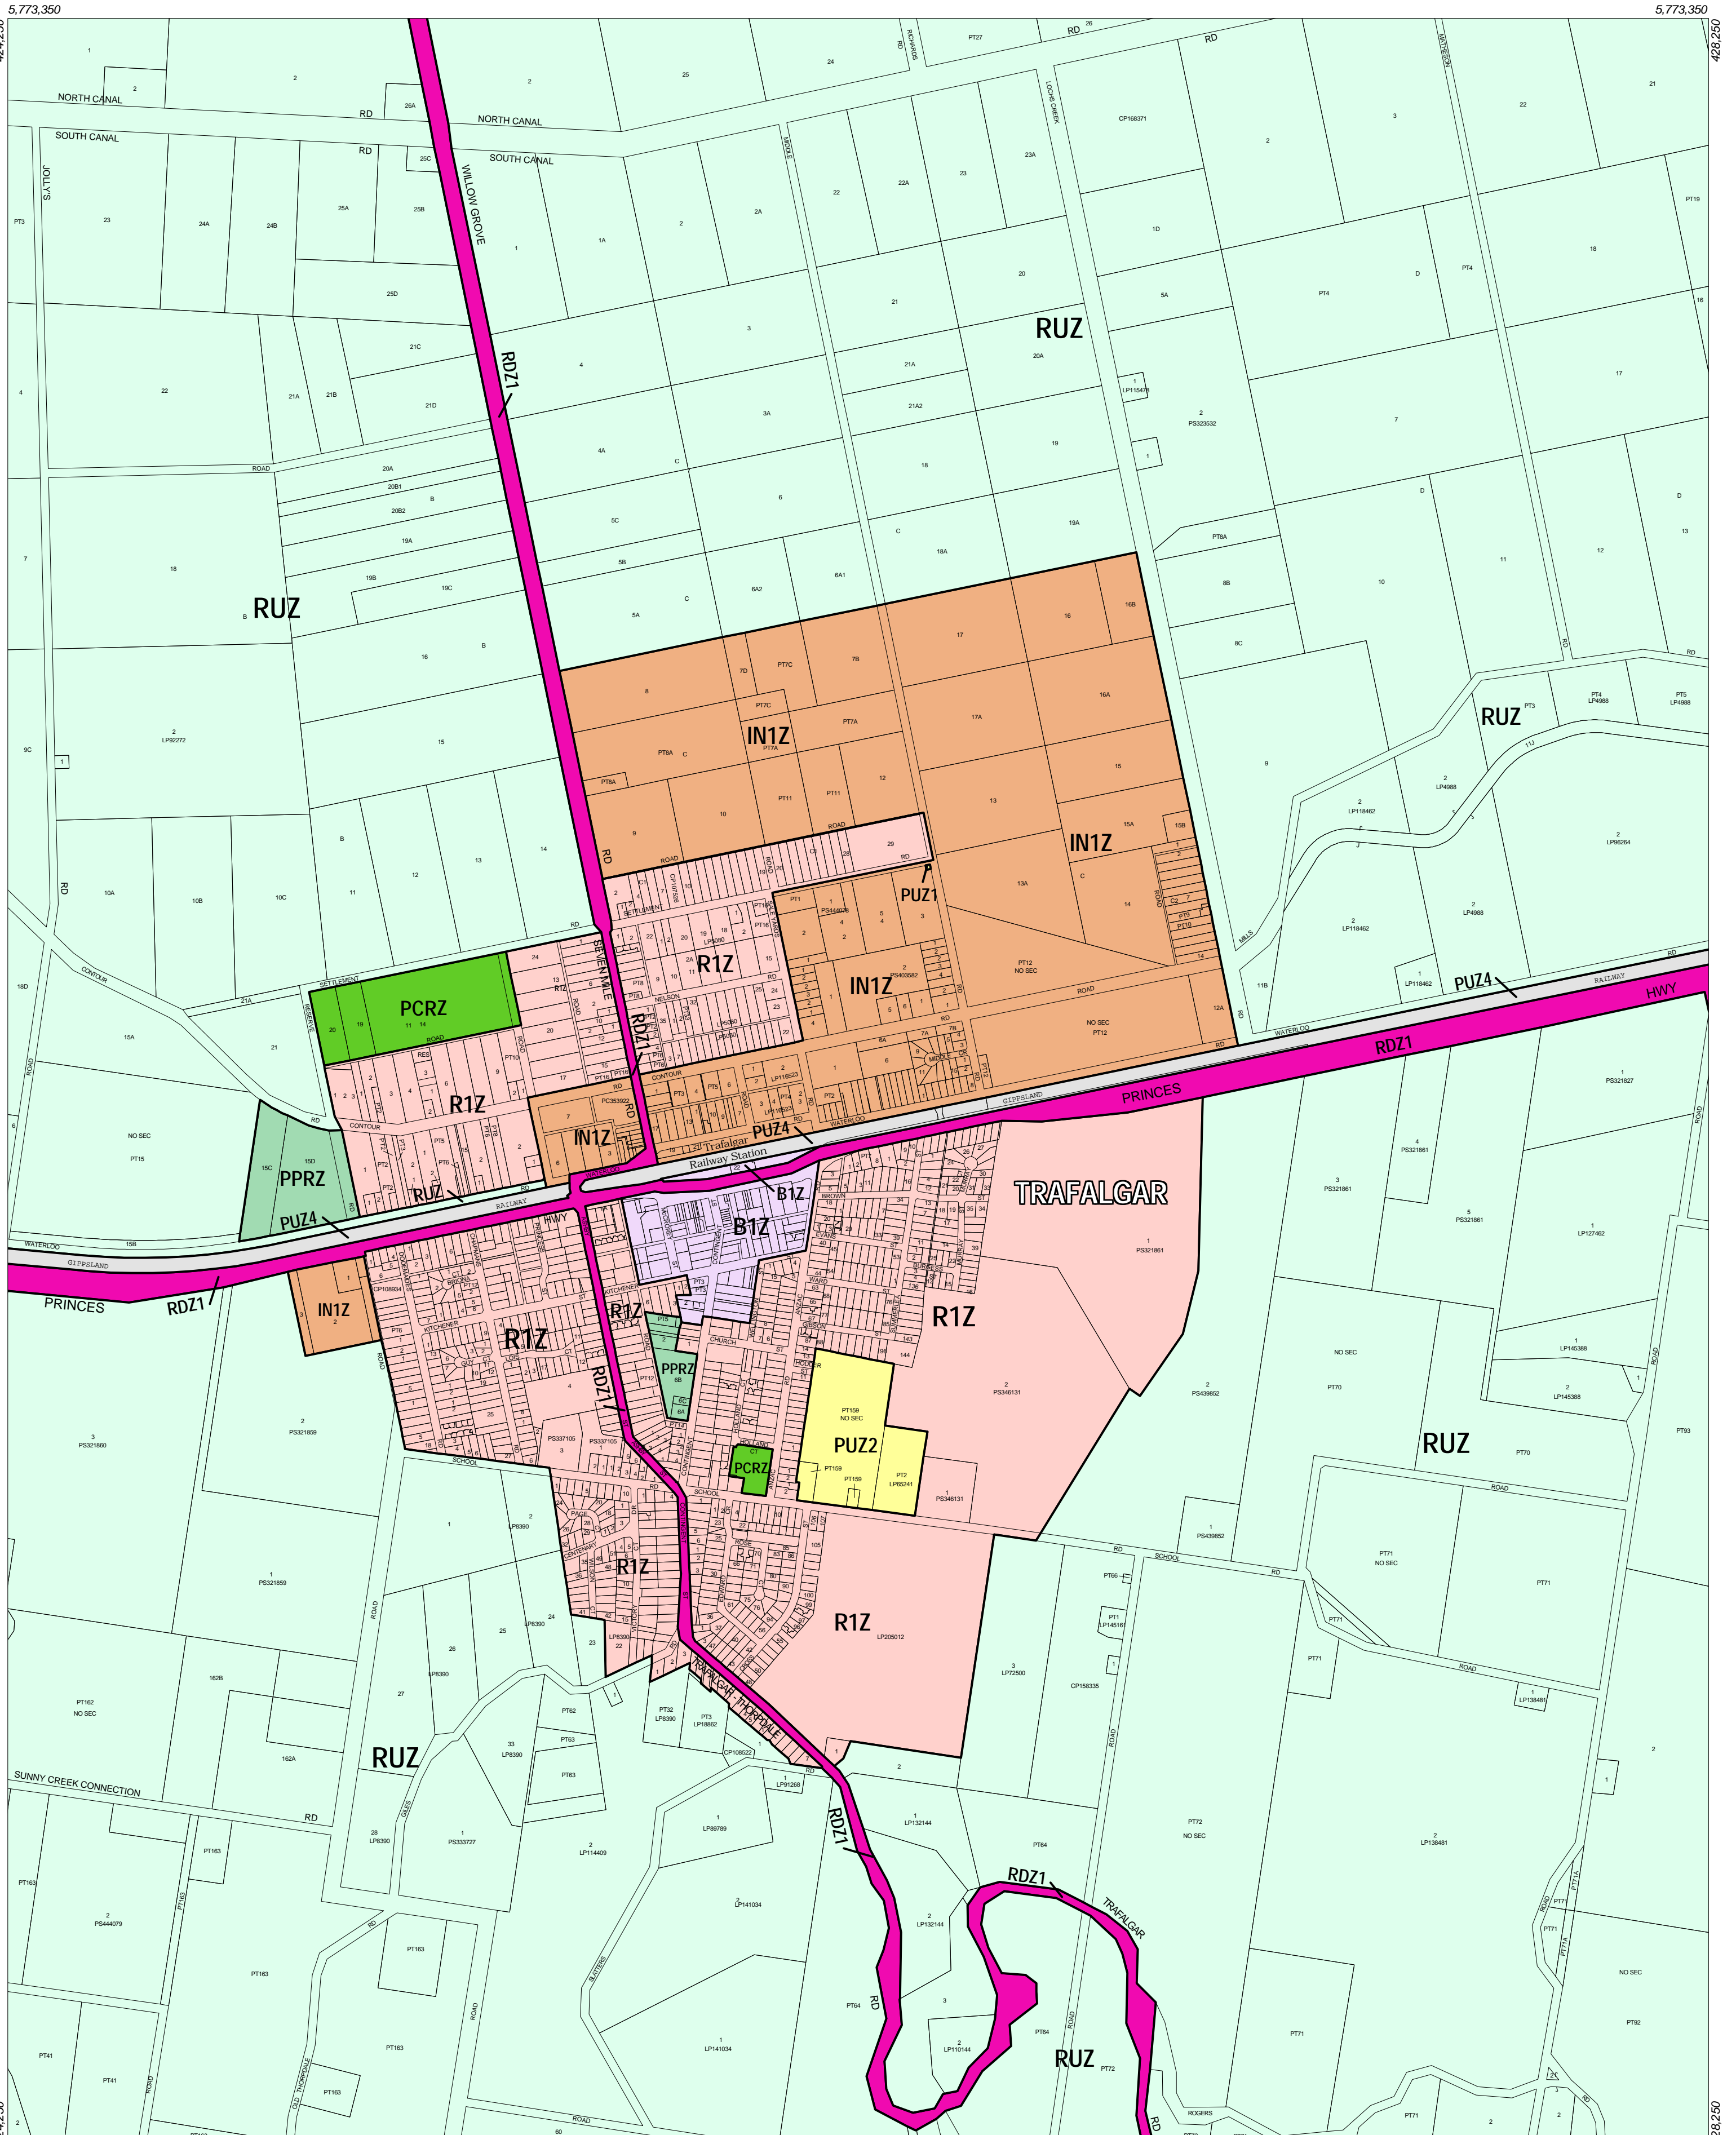

# BAW BAW PLANNING SCHEME - LOCAL PROVISION

This publication is copyright. No part may be reproduced by any process except in accordance with the provisions of the Copyright Act. © State of Victoria. This map should be read in conjunction with additional Planning Overlay Maps (if applicable) as indicated on the INDEX TO MAPS.

Business	Road Zone Category 1
B1Z Business 1 Zone	RDZ1 Road Zone Category 1
Industrial	Residential
IN1Z Industrial 1 Zone	R1Z Residential 1 Zone
Public Land	Rural
PCRZ Public Conservation And Resource Zone	RUZ Rural Zone
PPRZ Public Park And Recreation Zone	
PUZ2 Public Use Zone Education	
PUZ1 Public Use Zone Service And Utility	
PUZ4 Public Use Zone Transport	

200 0 200 400 600 800 1000 m

AUSTRALIAN MAP GRID ZONE 55

Amendment C17  
Printed: 23/6/2003

INDEX TO ADJOINING METRIC SERIES MAP