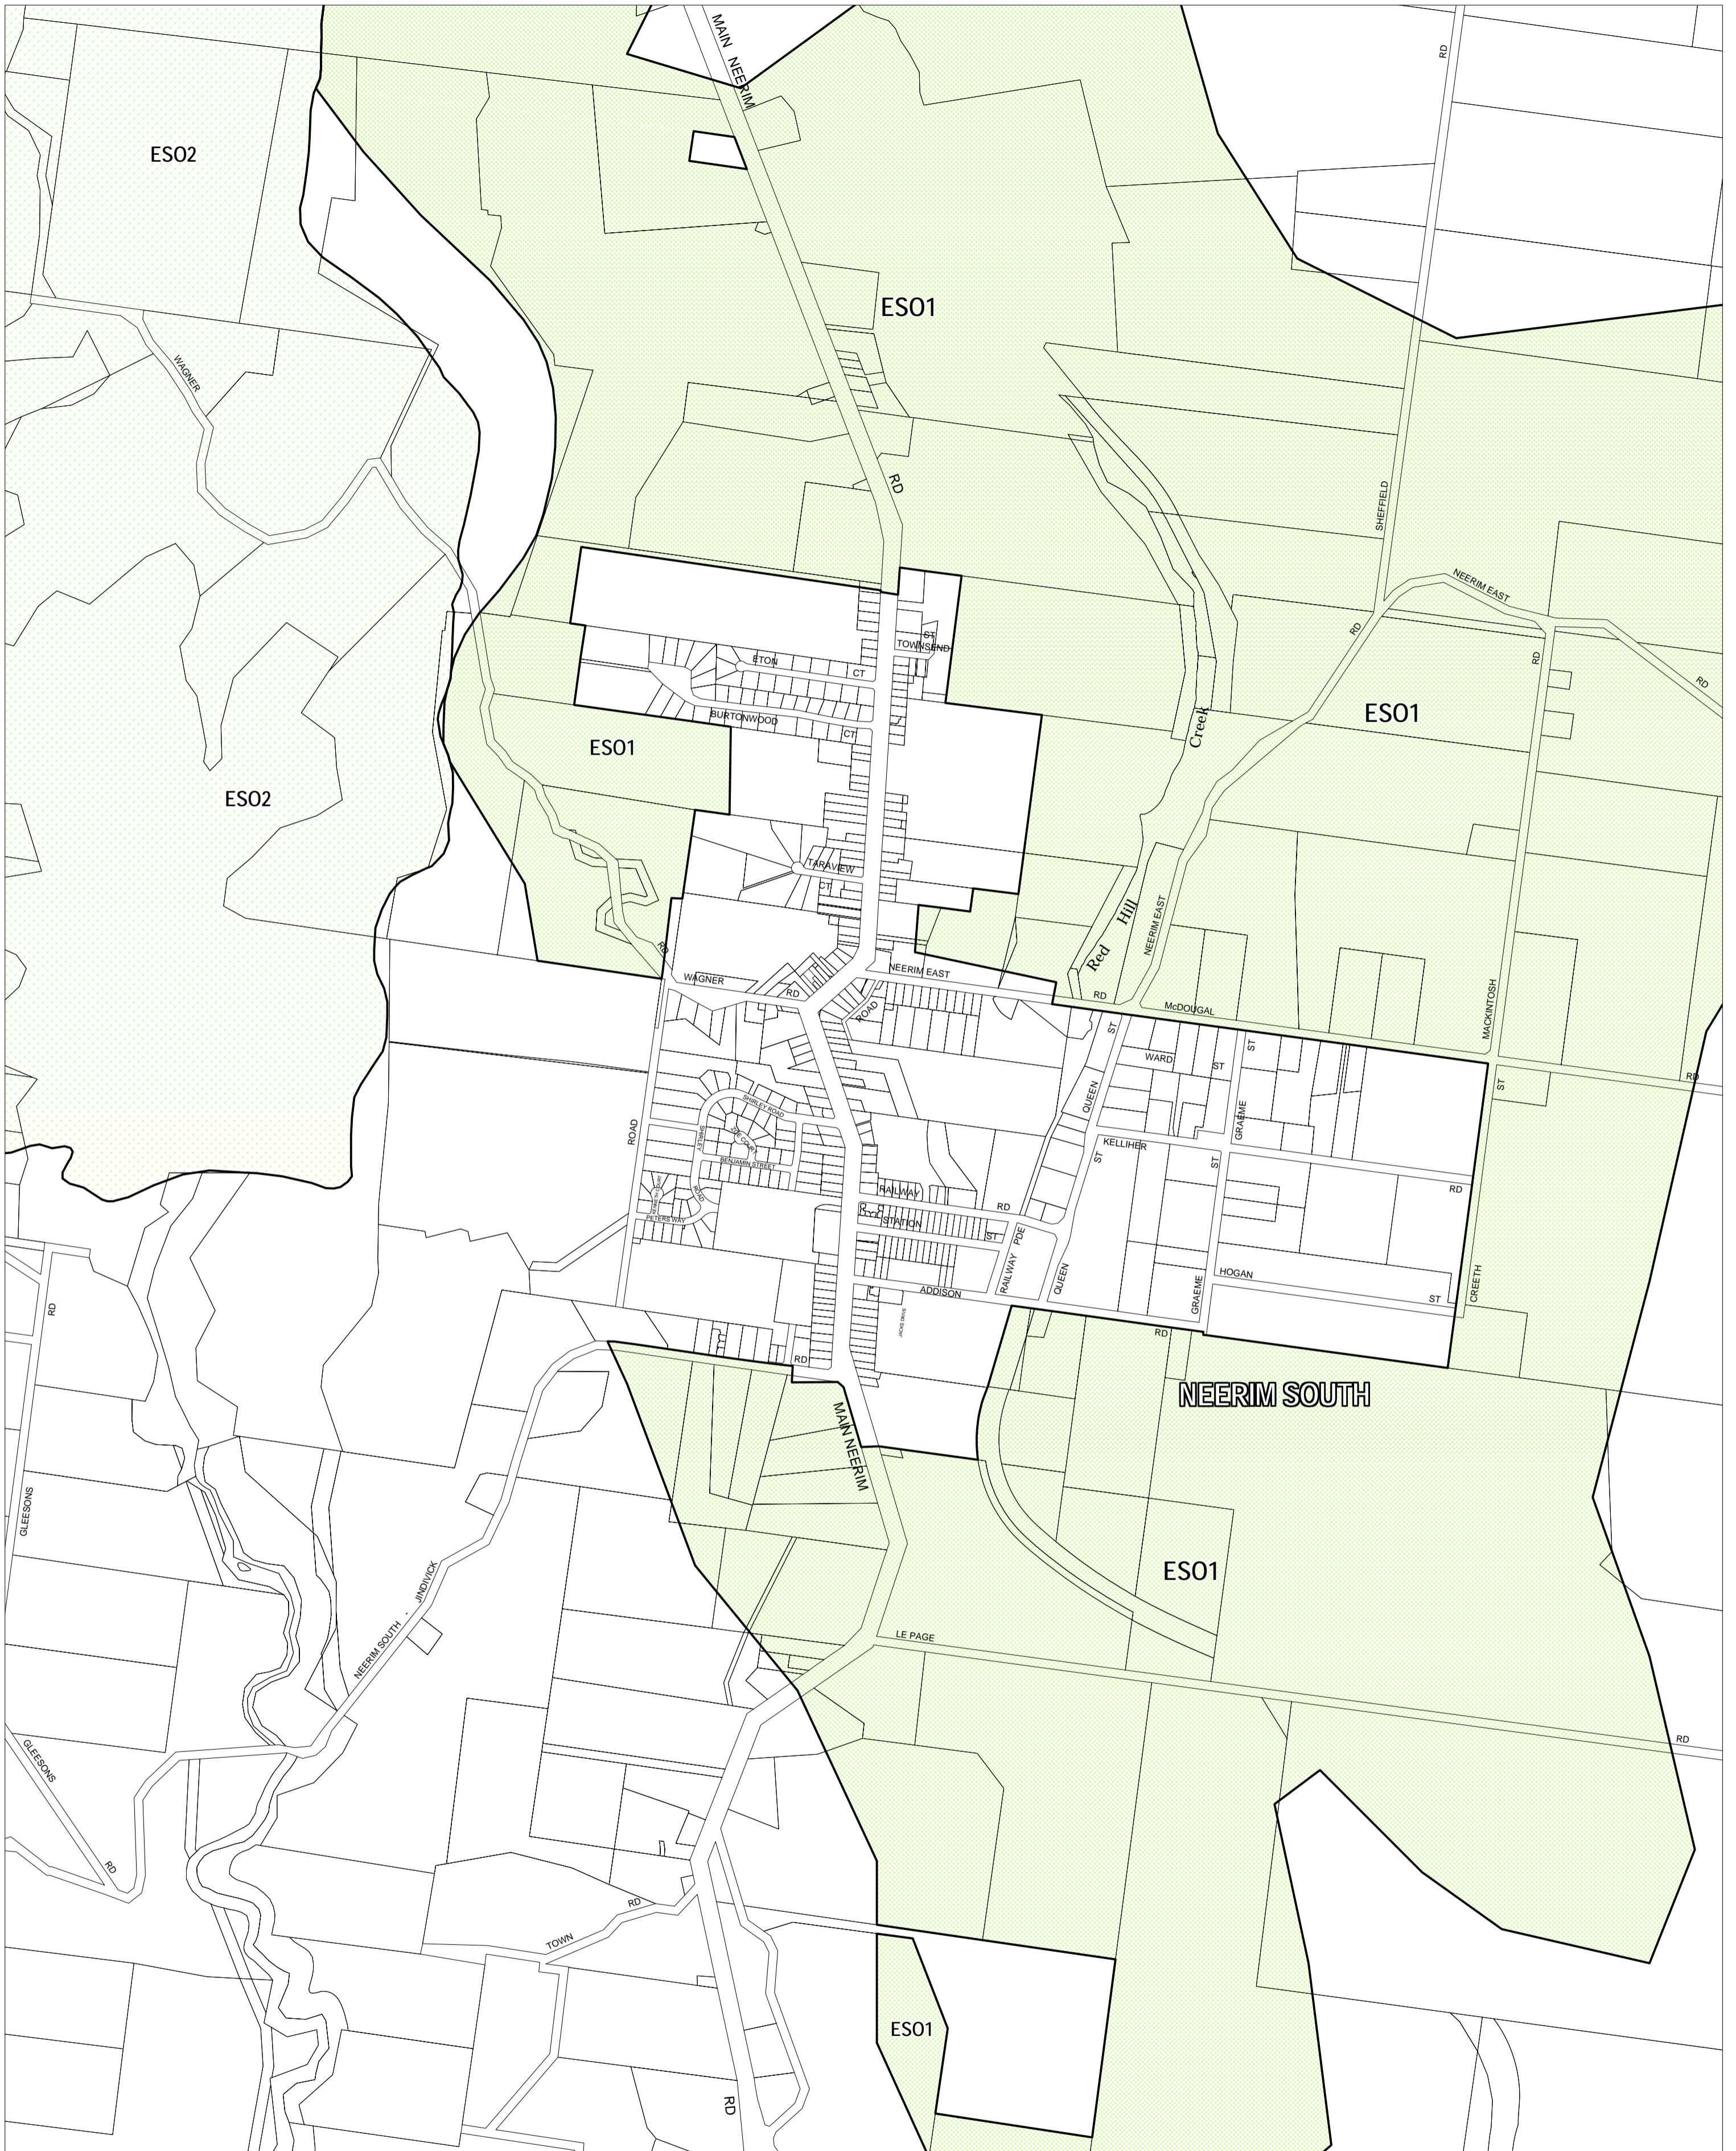

BAW BAW PLANNING SCHEME - LOCAL PROVISION

Overlays	
ES01	Environmental Significance Overlay - Schedule 1
ES02	Environmental Significance Overlay - Schedule 2

AUSTRALIAN MAP GRID ZONE 55

INDEX TO ADJOINING METRIC SERIES MAP

Printed: 28/8/2008

AMENDMENT C43