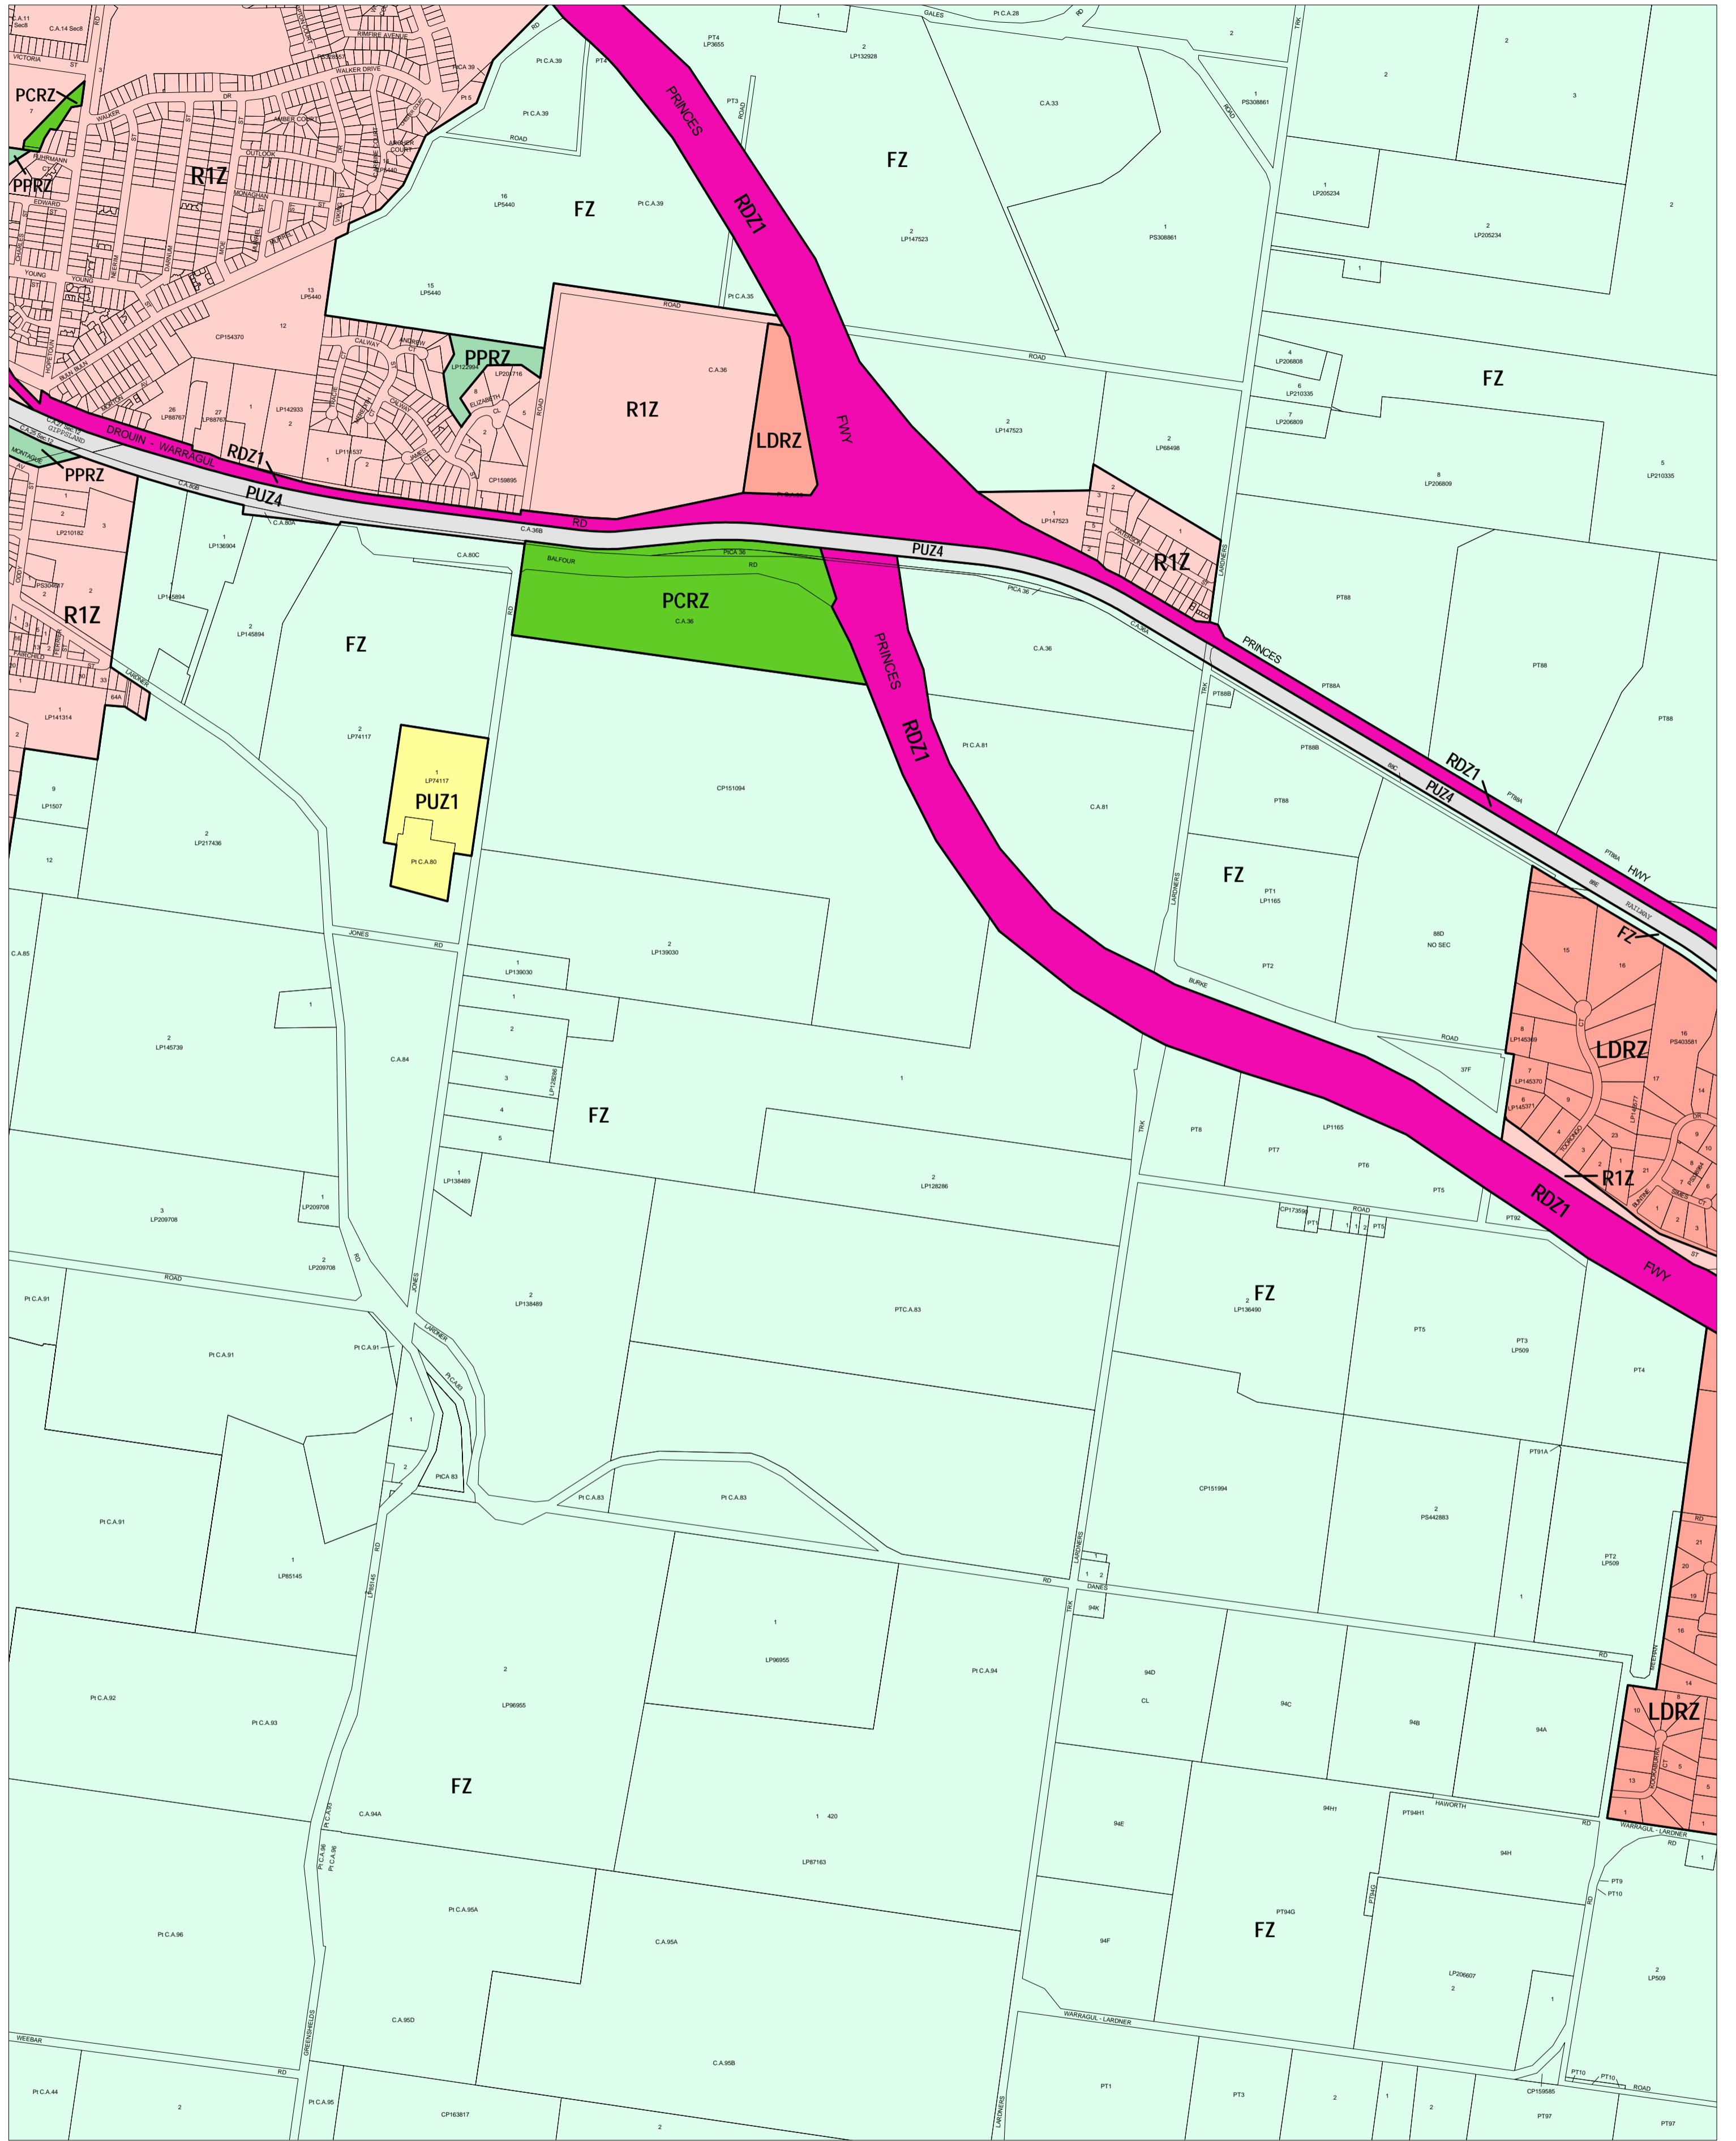

BAW BAW PLANNING SCHEME - LOCAL PROVISION

1. **Public Land**
2. PCRZ Public Conservation And Resource Zone
   - PPRZ Public Park And Recreation Zone
   - PUZ1 Public Use Zone Service And Utility
   - PUZ4 Public Use Zone Transport
   - RDZ1 Road Zone Category 1
3. **Residential**
4. LDRZ Low Density Residential Zone
   - R1Z Residential 1 Zone
5. **Rural**
6. FZ Farming Zone

Amendment C35
Printed: 10/3/2006