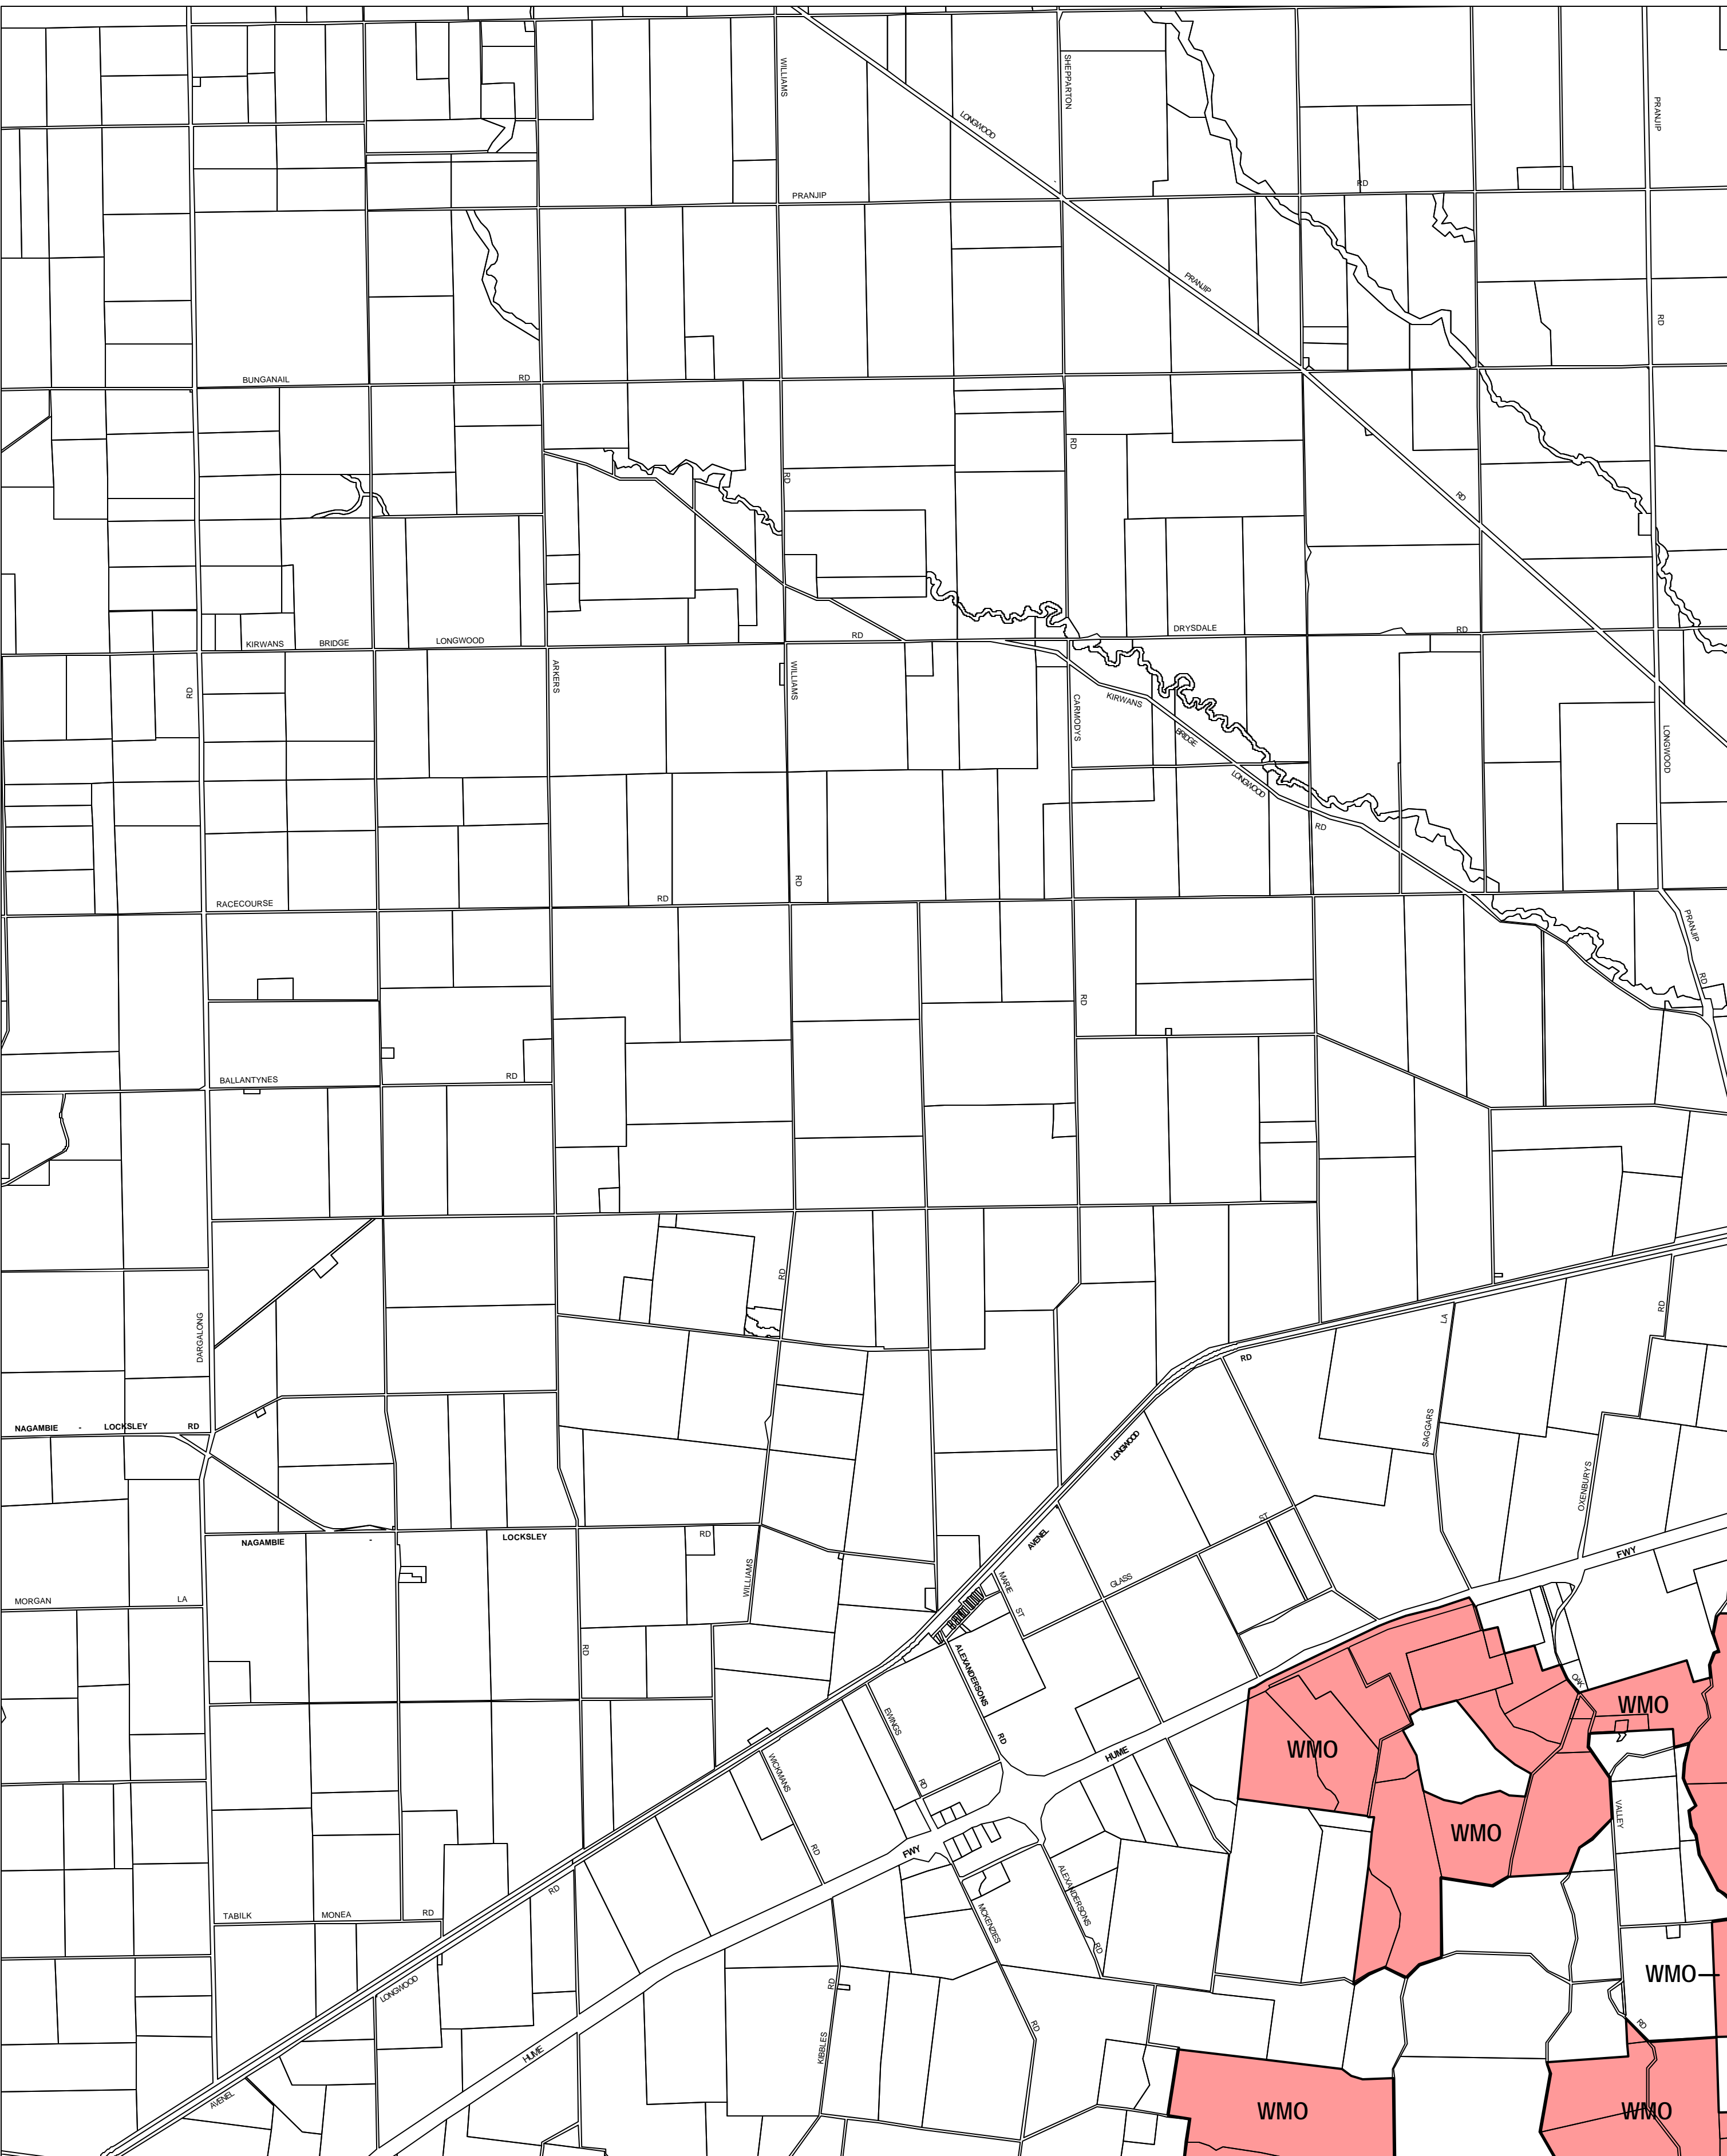

STRATHBOGIE PLANNING SCHEME - LOCAL PROVISION

Overlays

Wildfire Management Overlay

Printed: 12/6/2007

AMENDMENT C17

WILDFIRE MANAGEMENT OVERLAY

MAP No 11WMO