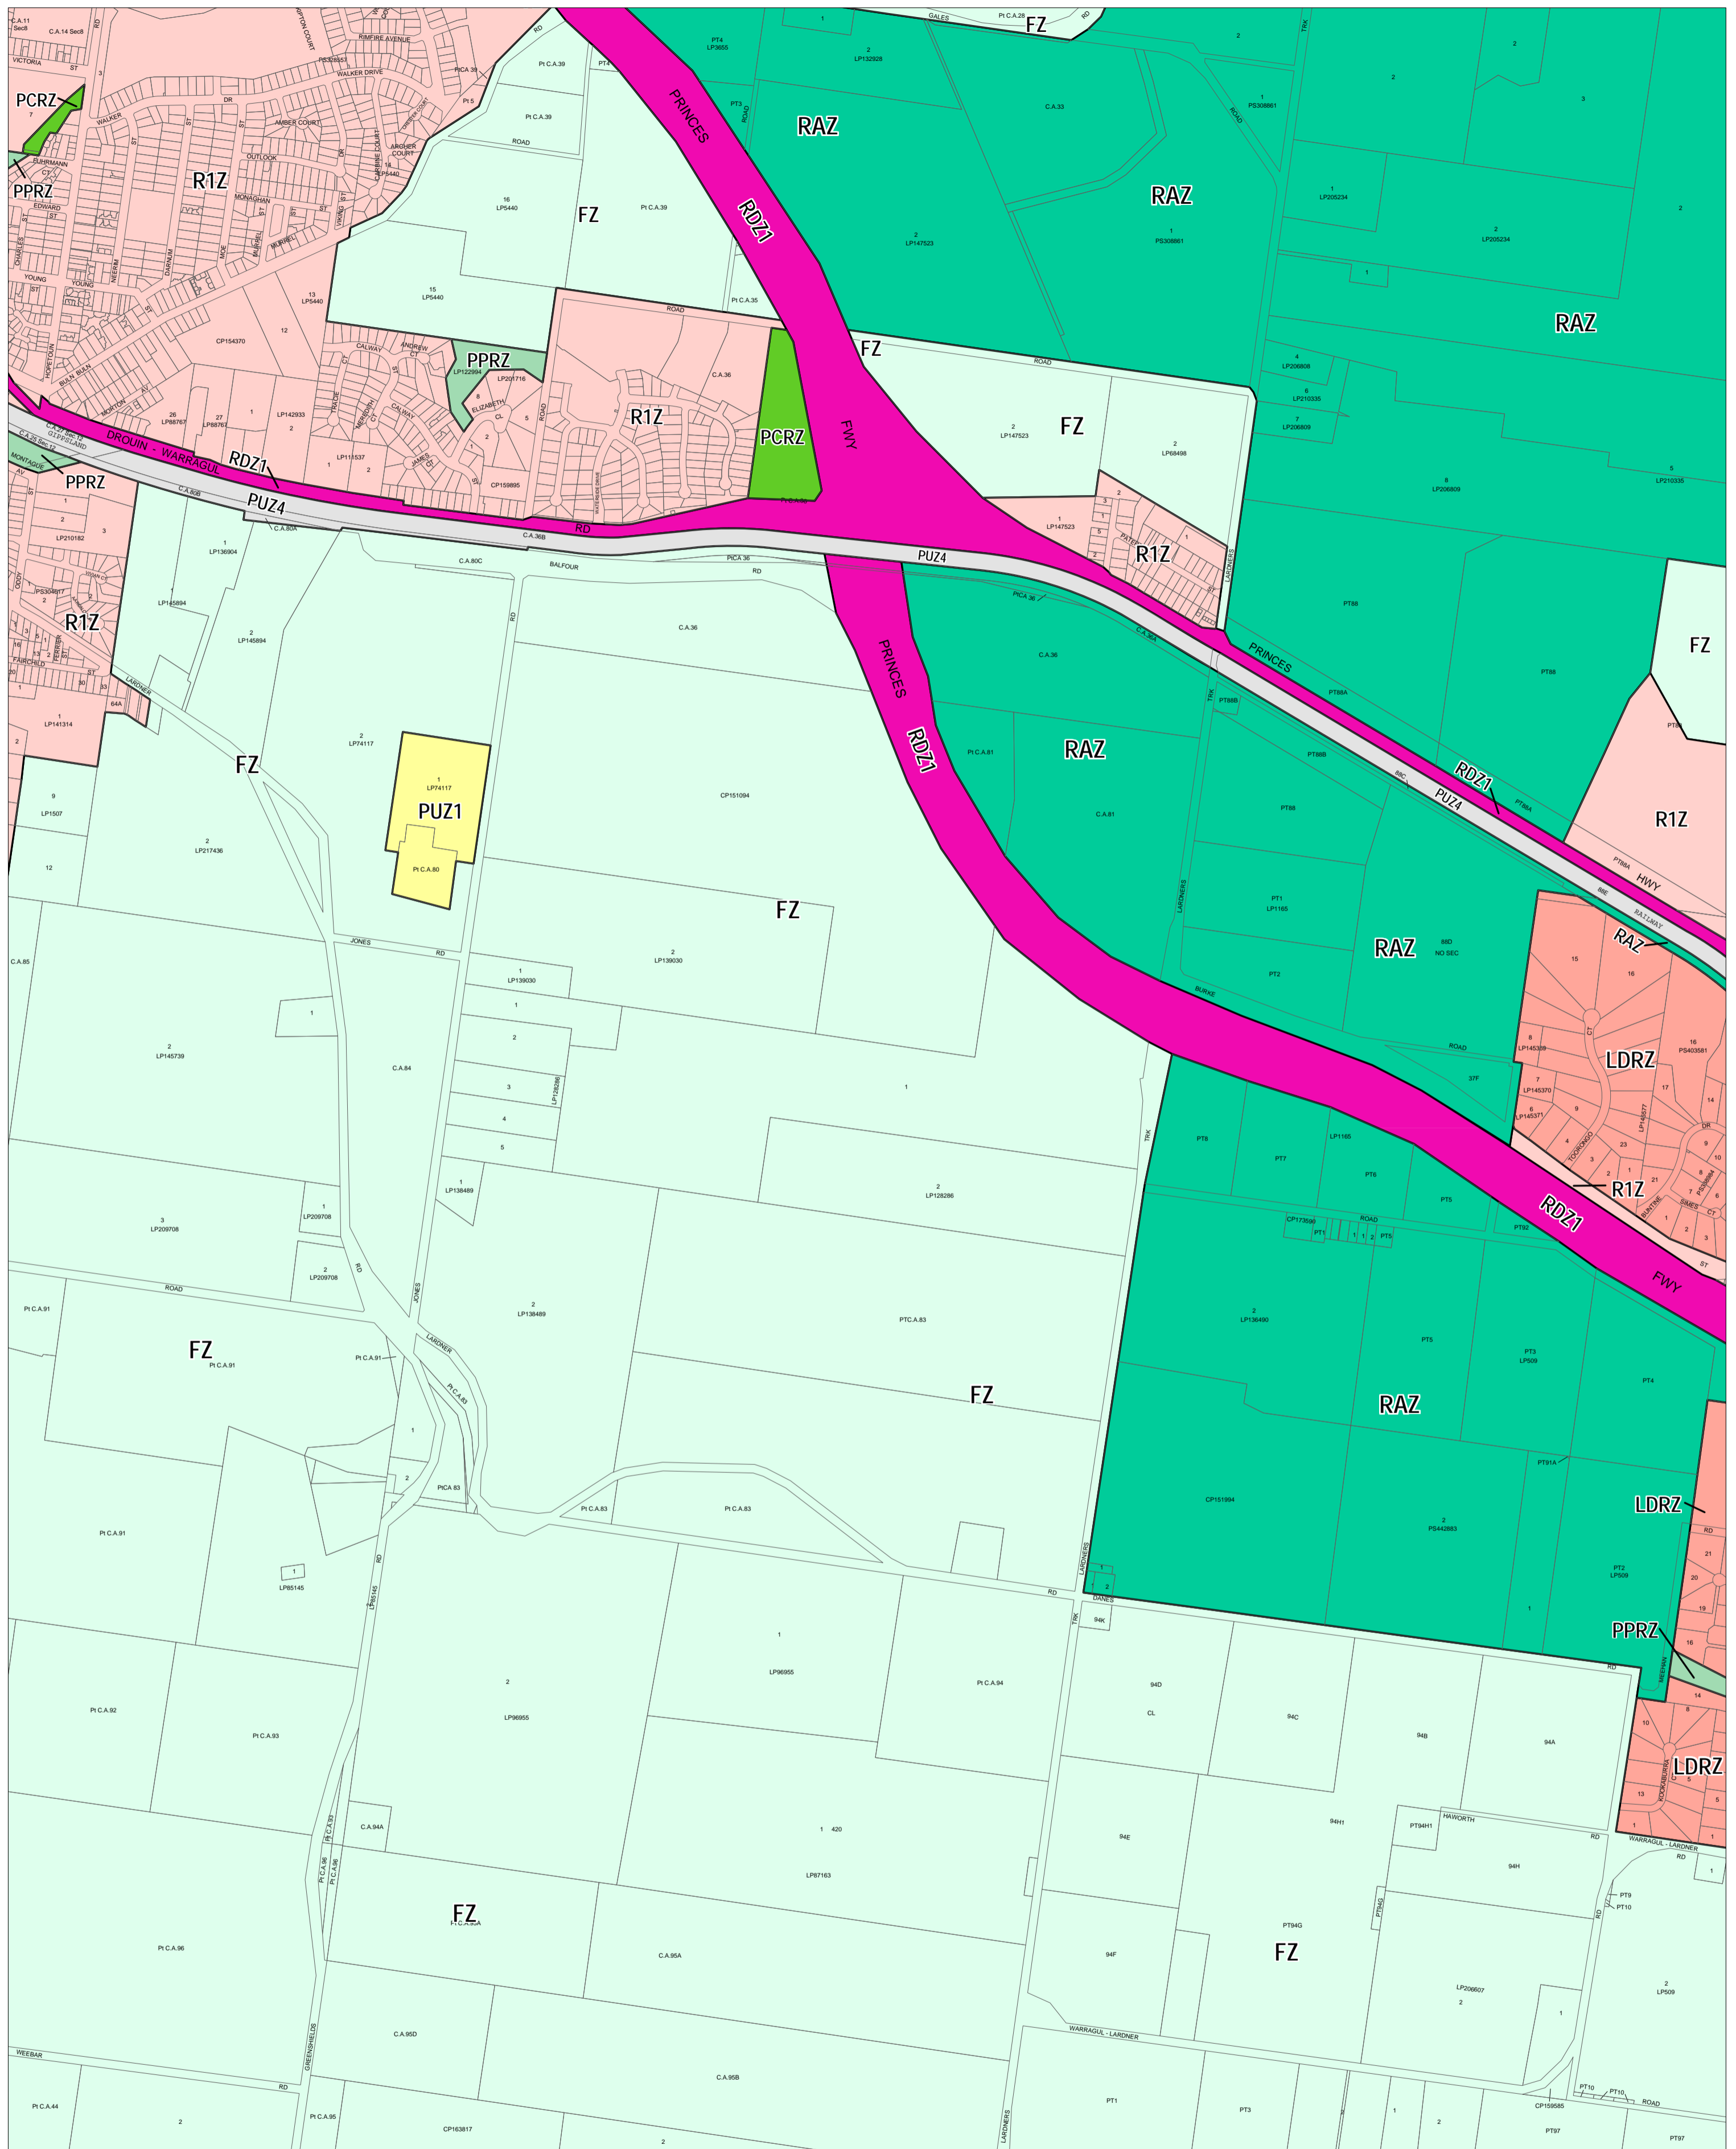

BAW BAW PLANNING SCHEME - LOCAL PROVISION