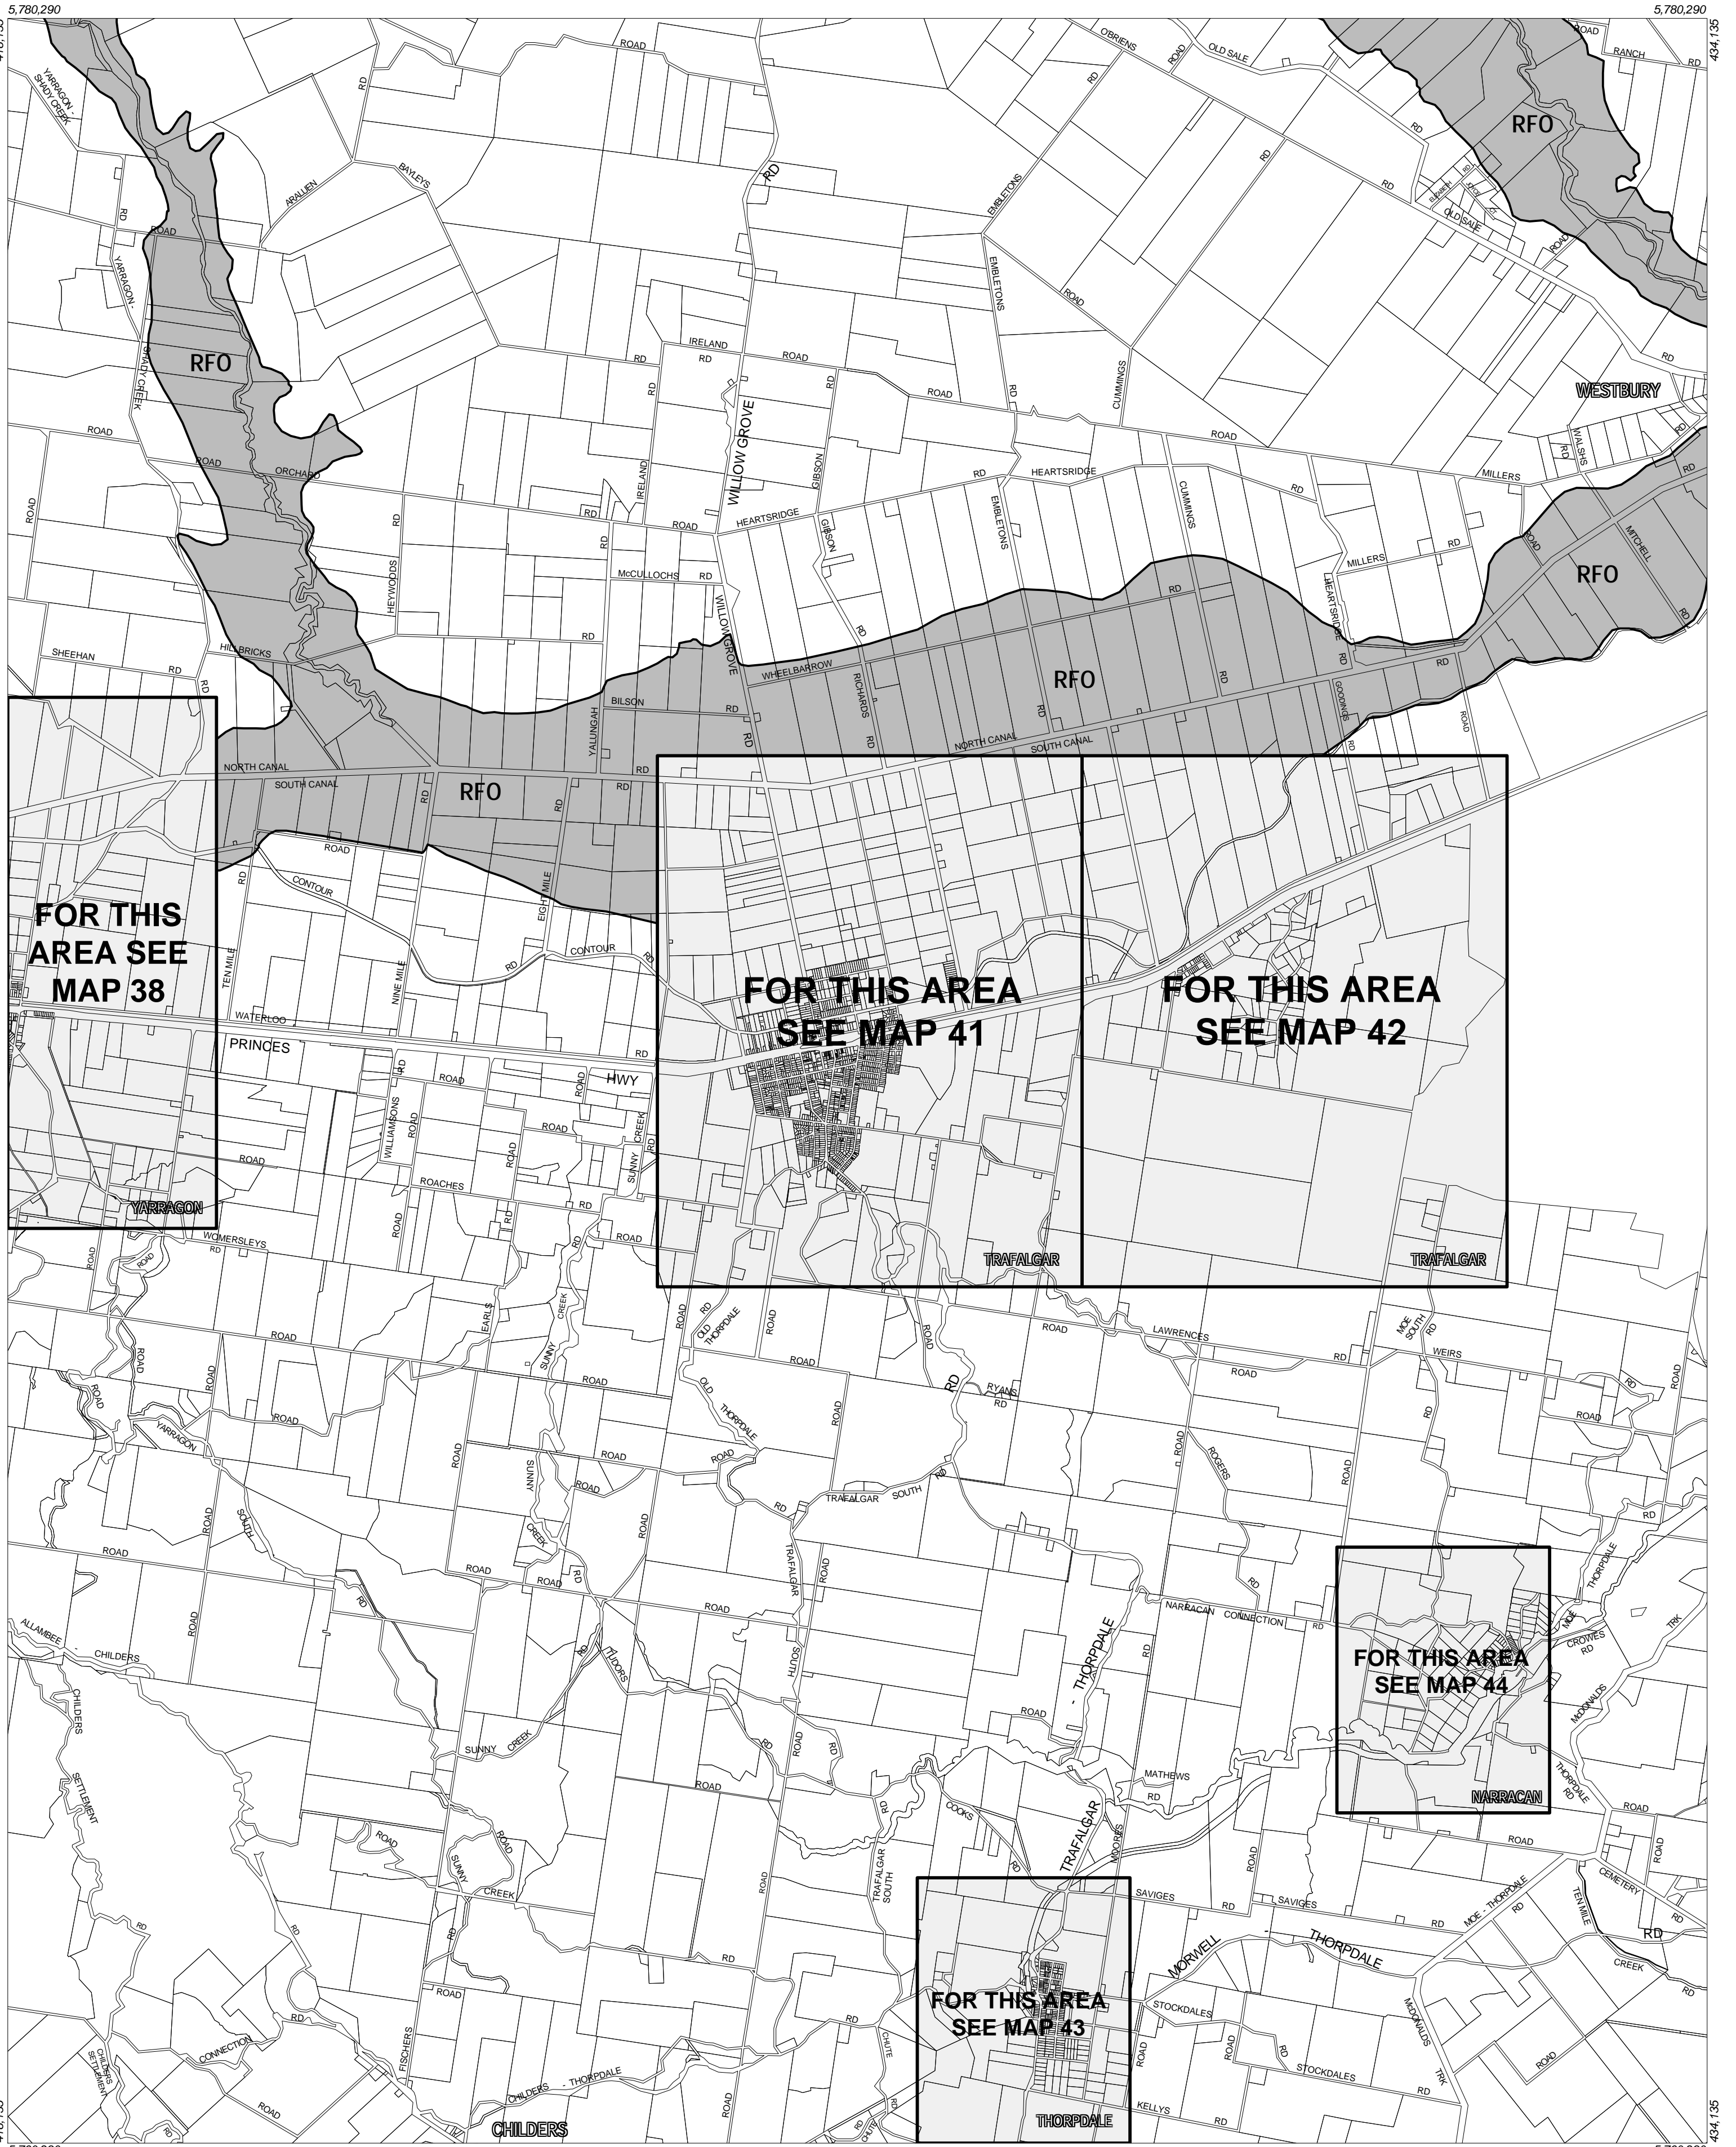

BAW BAW PLANNING SCHEME - LOCAL PROVISION

This publication is copyright. No part may be reproduced by any process except in accordance with the provisions of the Copyright Act. © State of Victoria.

Overlays
RFO Rural Floodway Overlay

Amendment C17
Printed: 5/22/2003