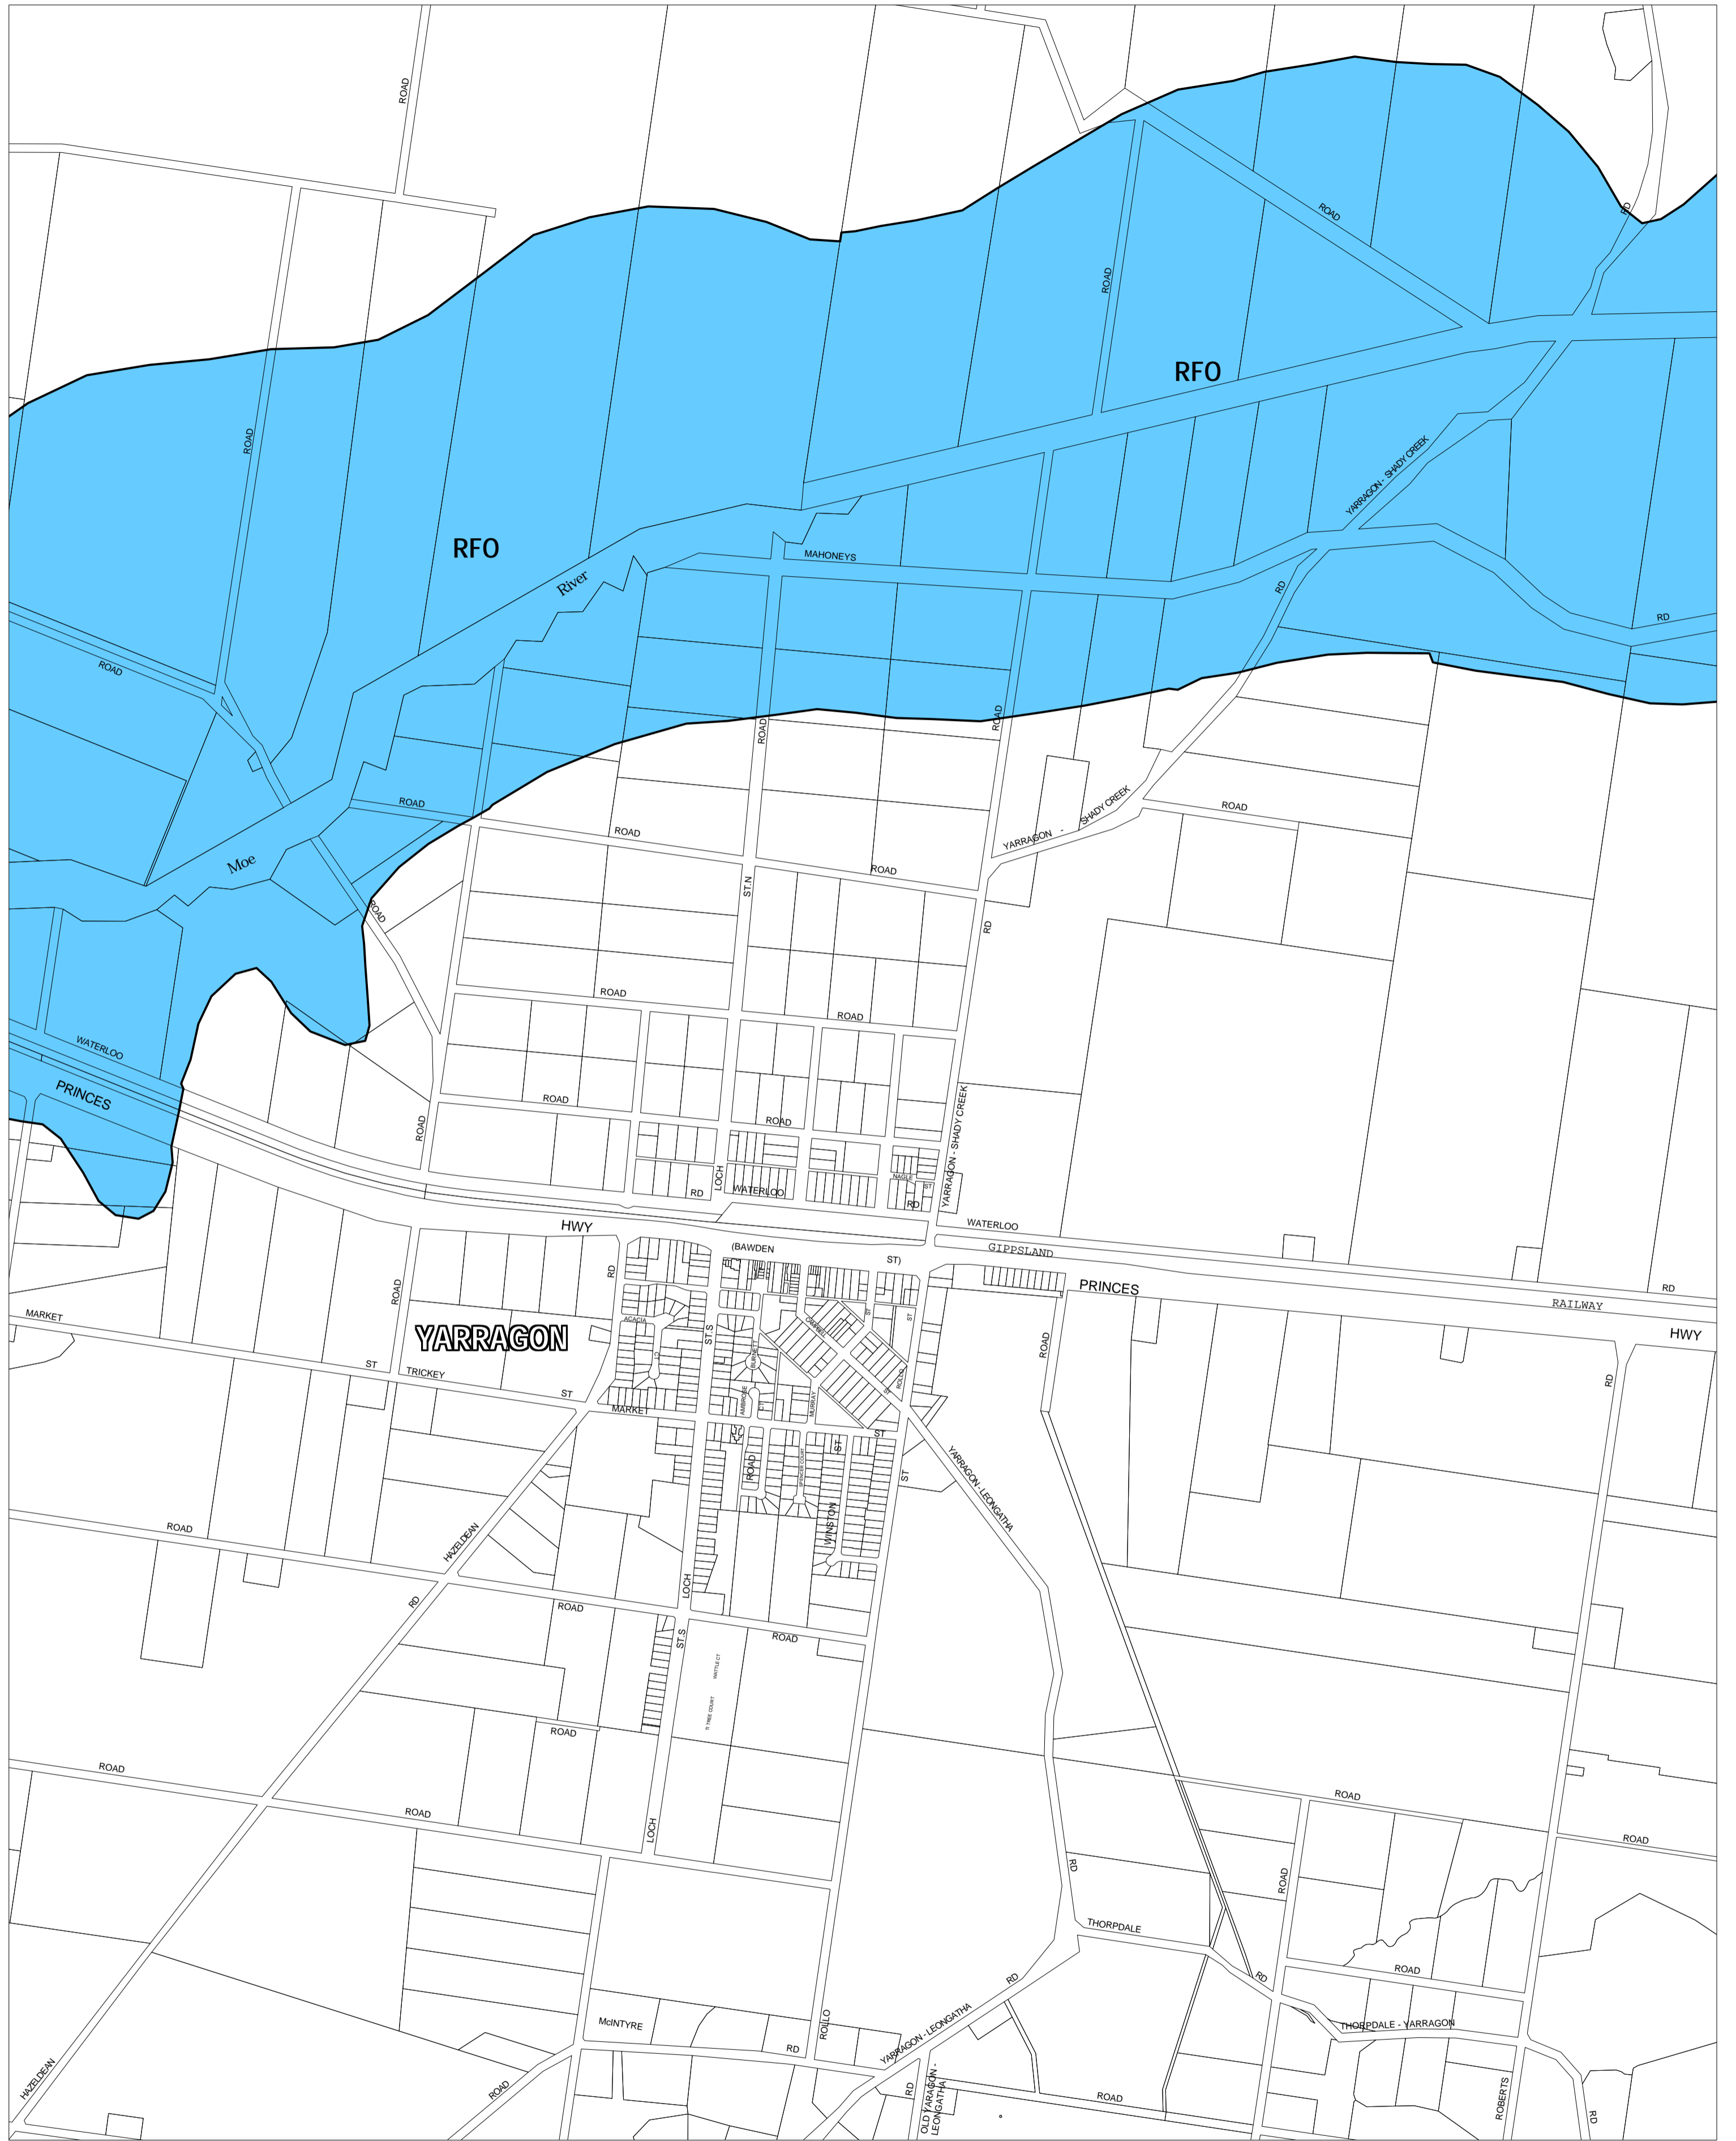

BAW BAW PLANNING SCHEME - LOCAL PROVISION

Overlays

- RFO Rural Floodway Overlay

AUSTRALIAN MAP GRID ZONE 55

Printed: 20/7/2007

AMENDMENT C17