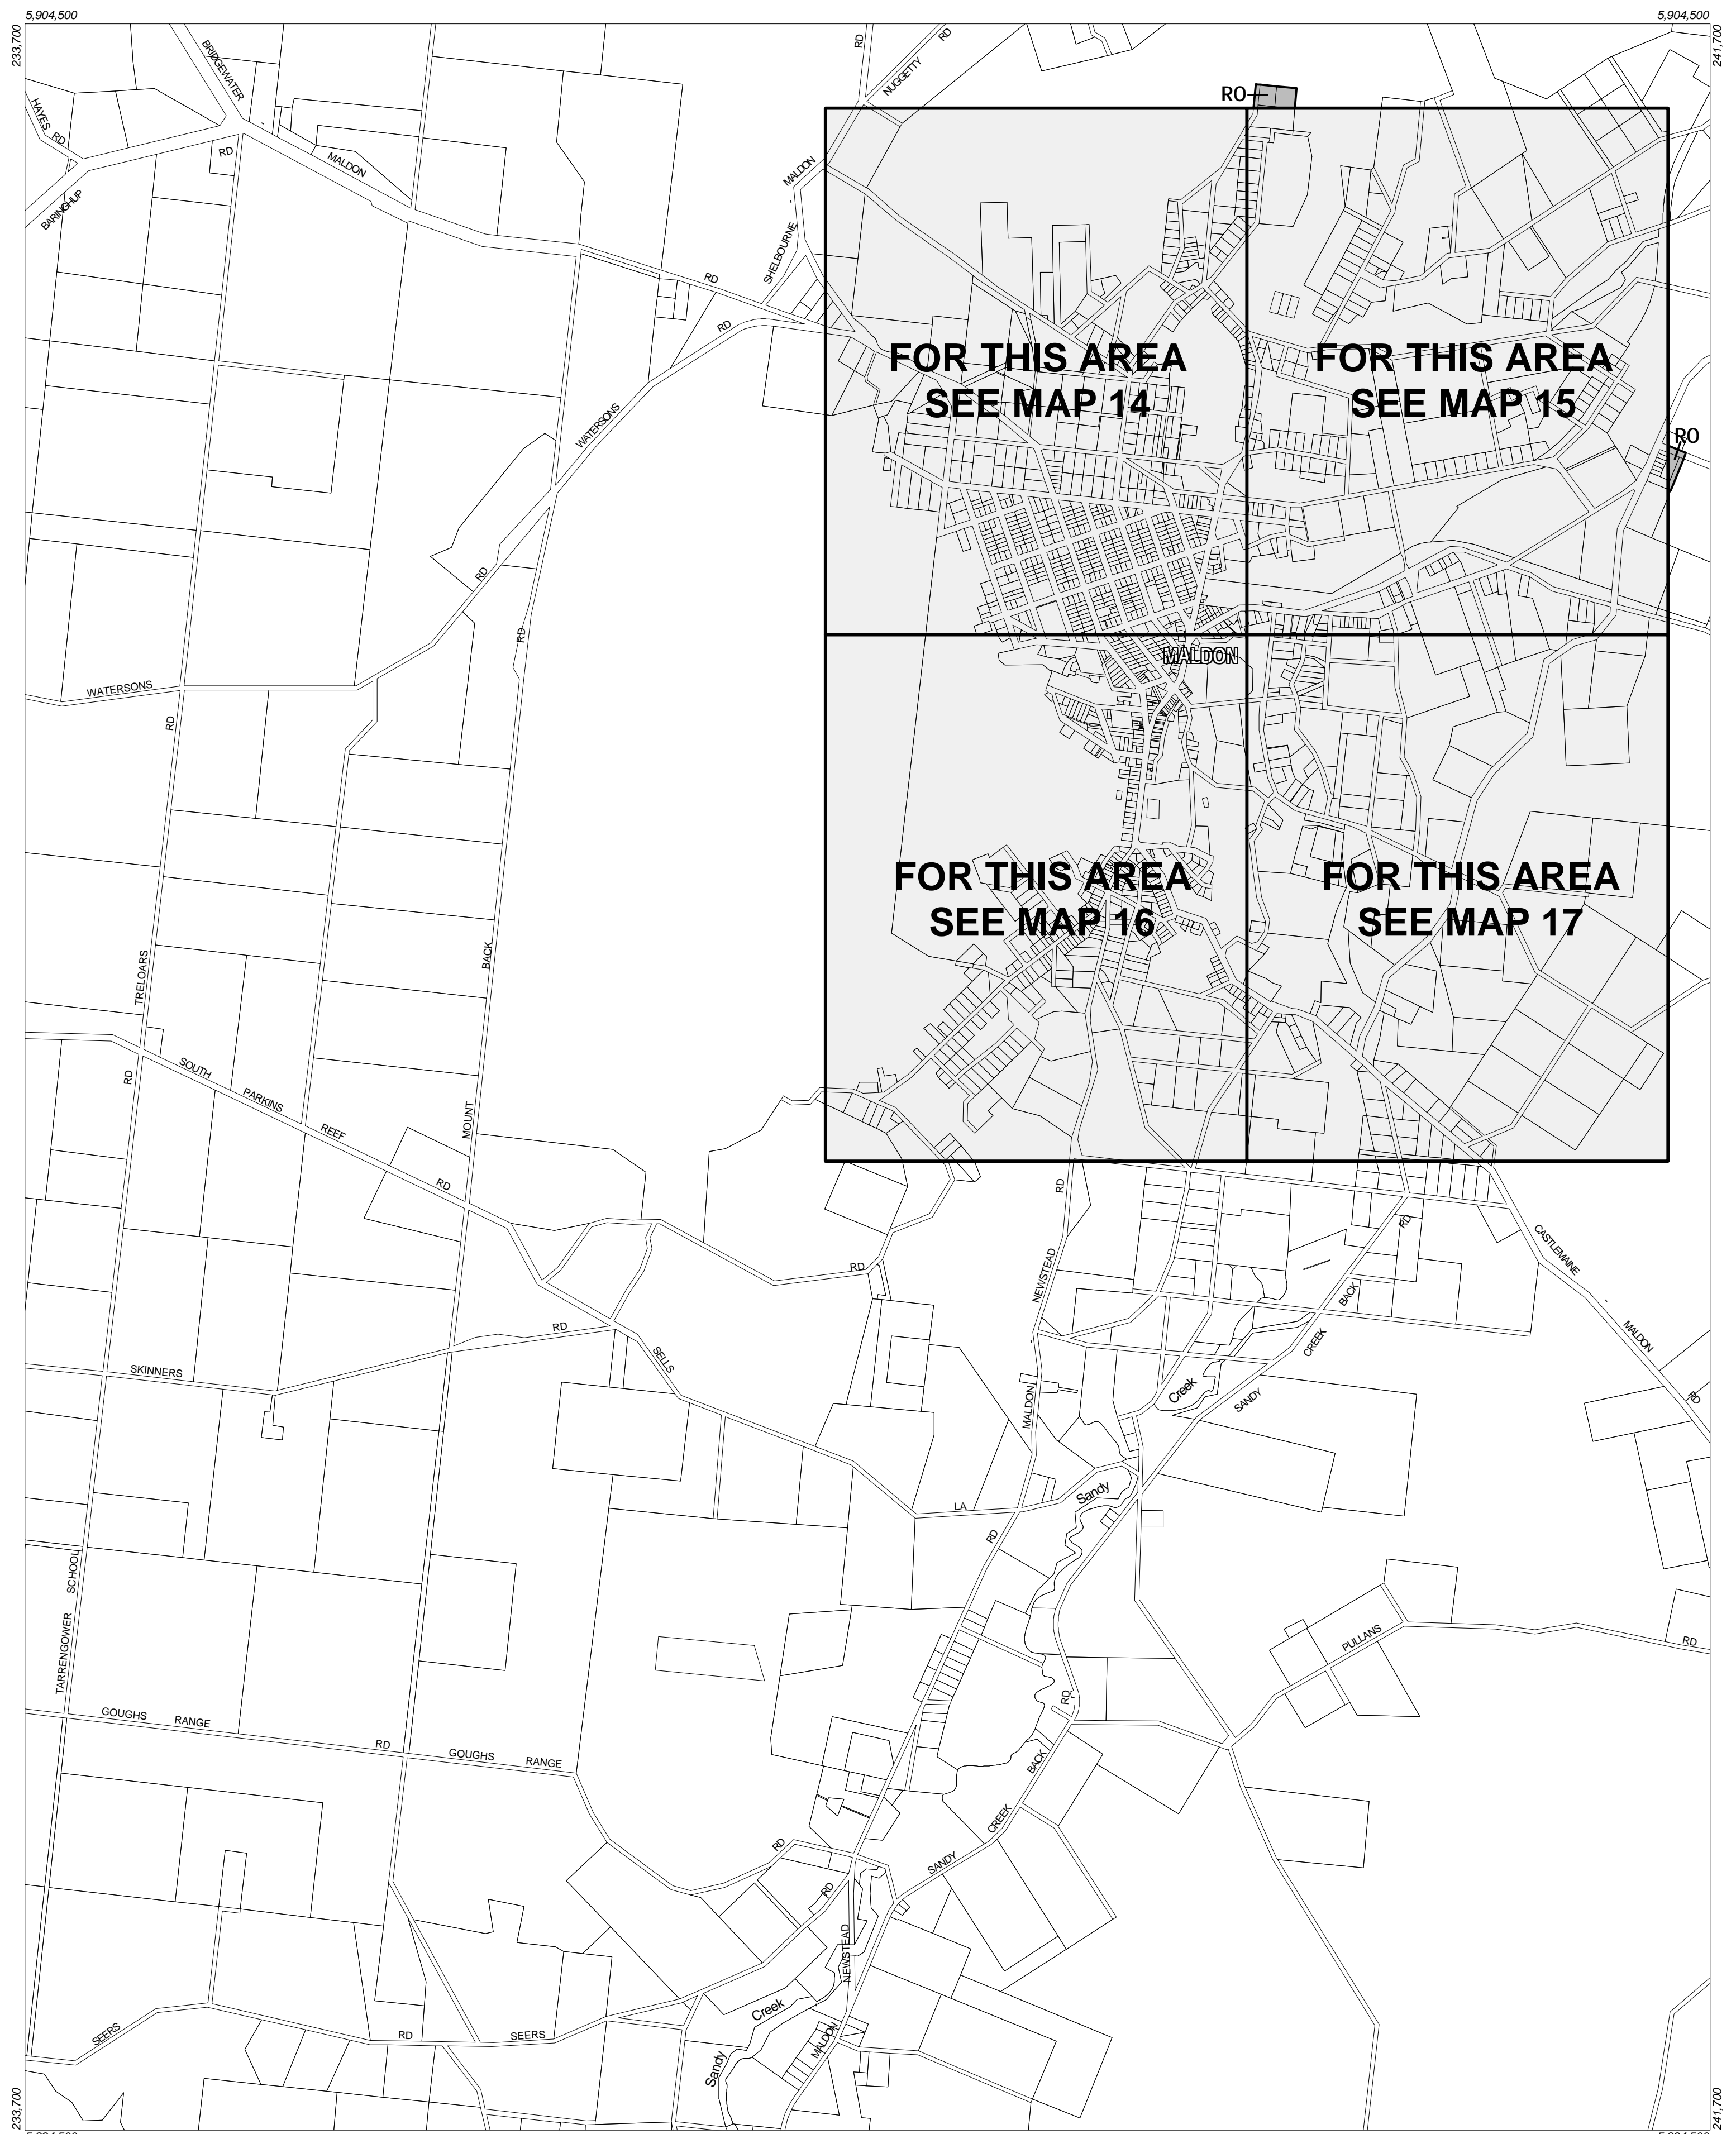

MOUNT ALEXANDER PLANNING SCHEME - LOCAL PROVISION

Overlays

RO Restructure Overlay

AUSTRALIAN MAP GRID ZONE 55

Printed: 2/5/2003

INDEX TO ADJOINING METRIC SERIES MAP