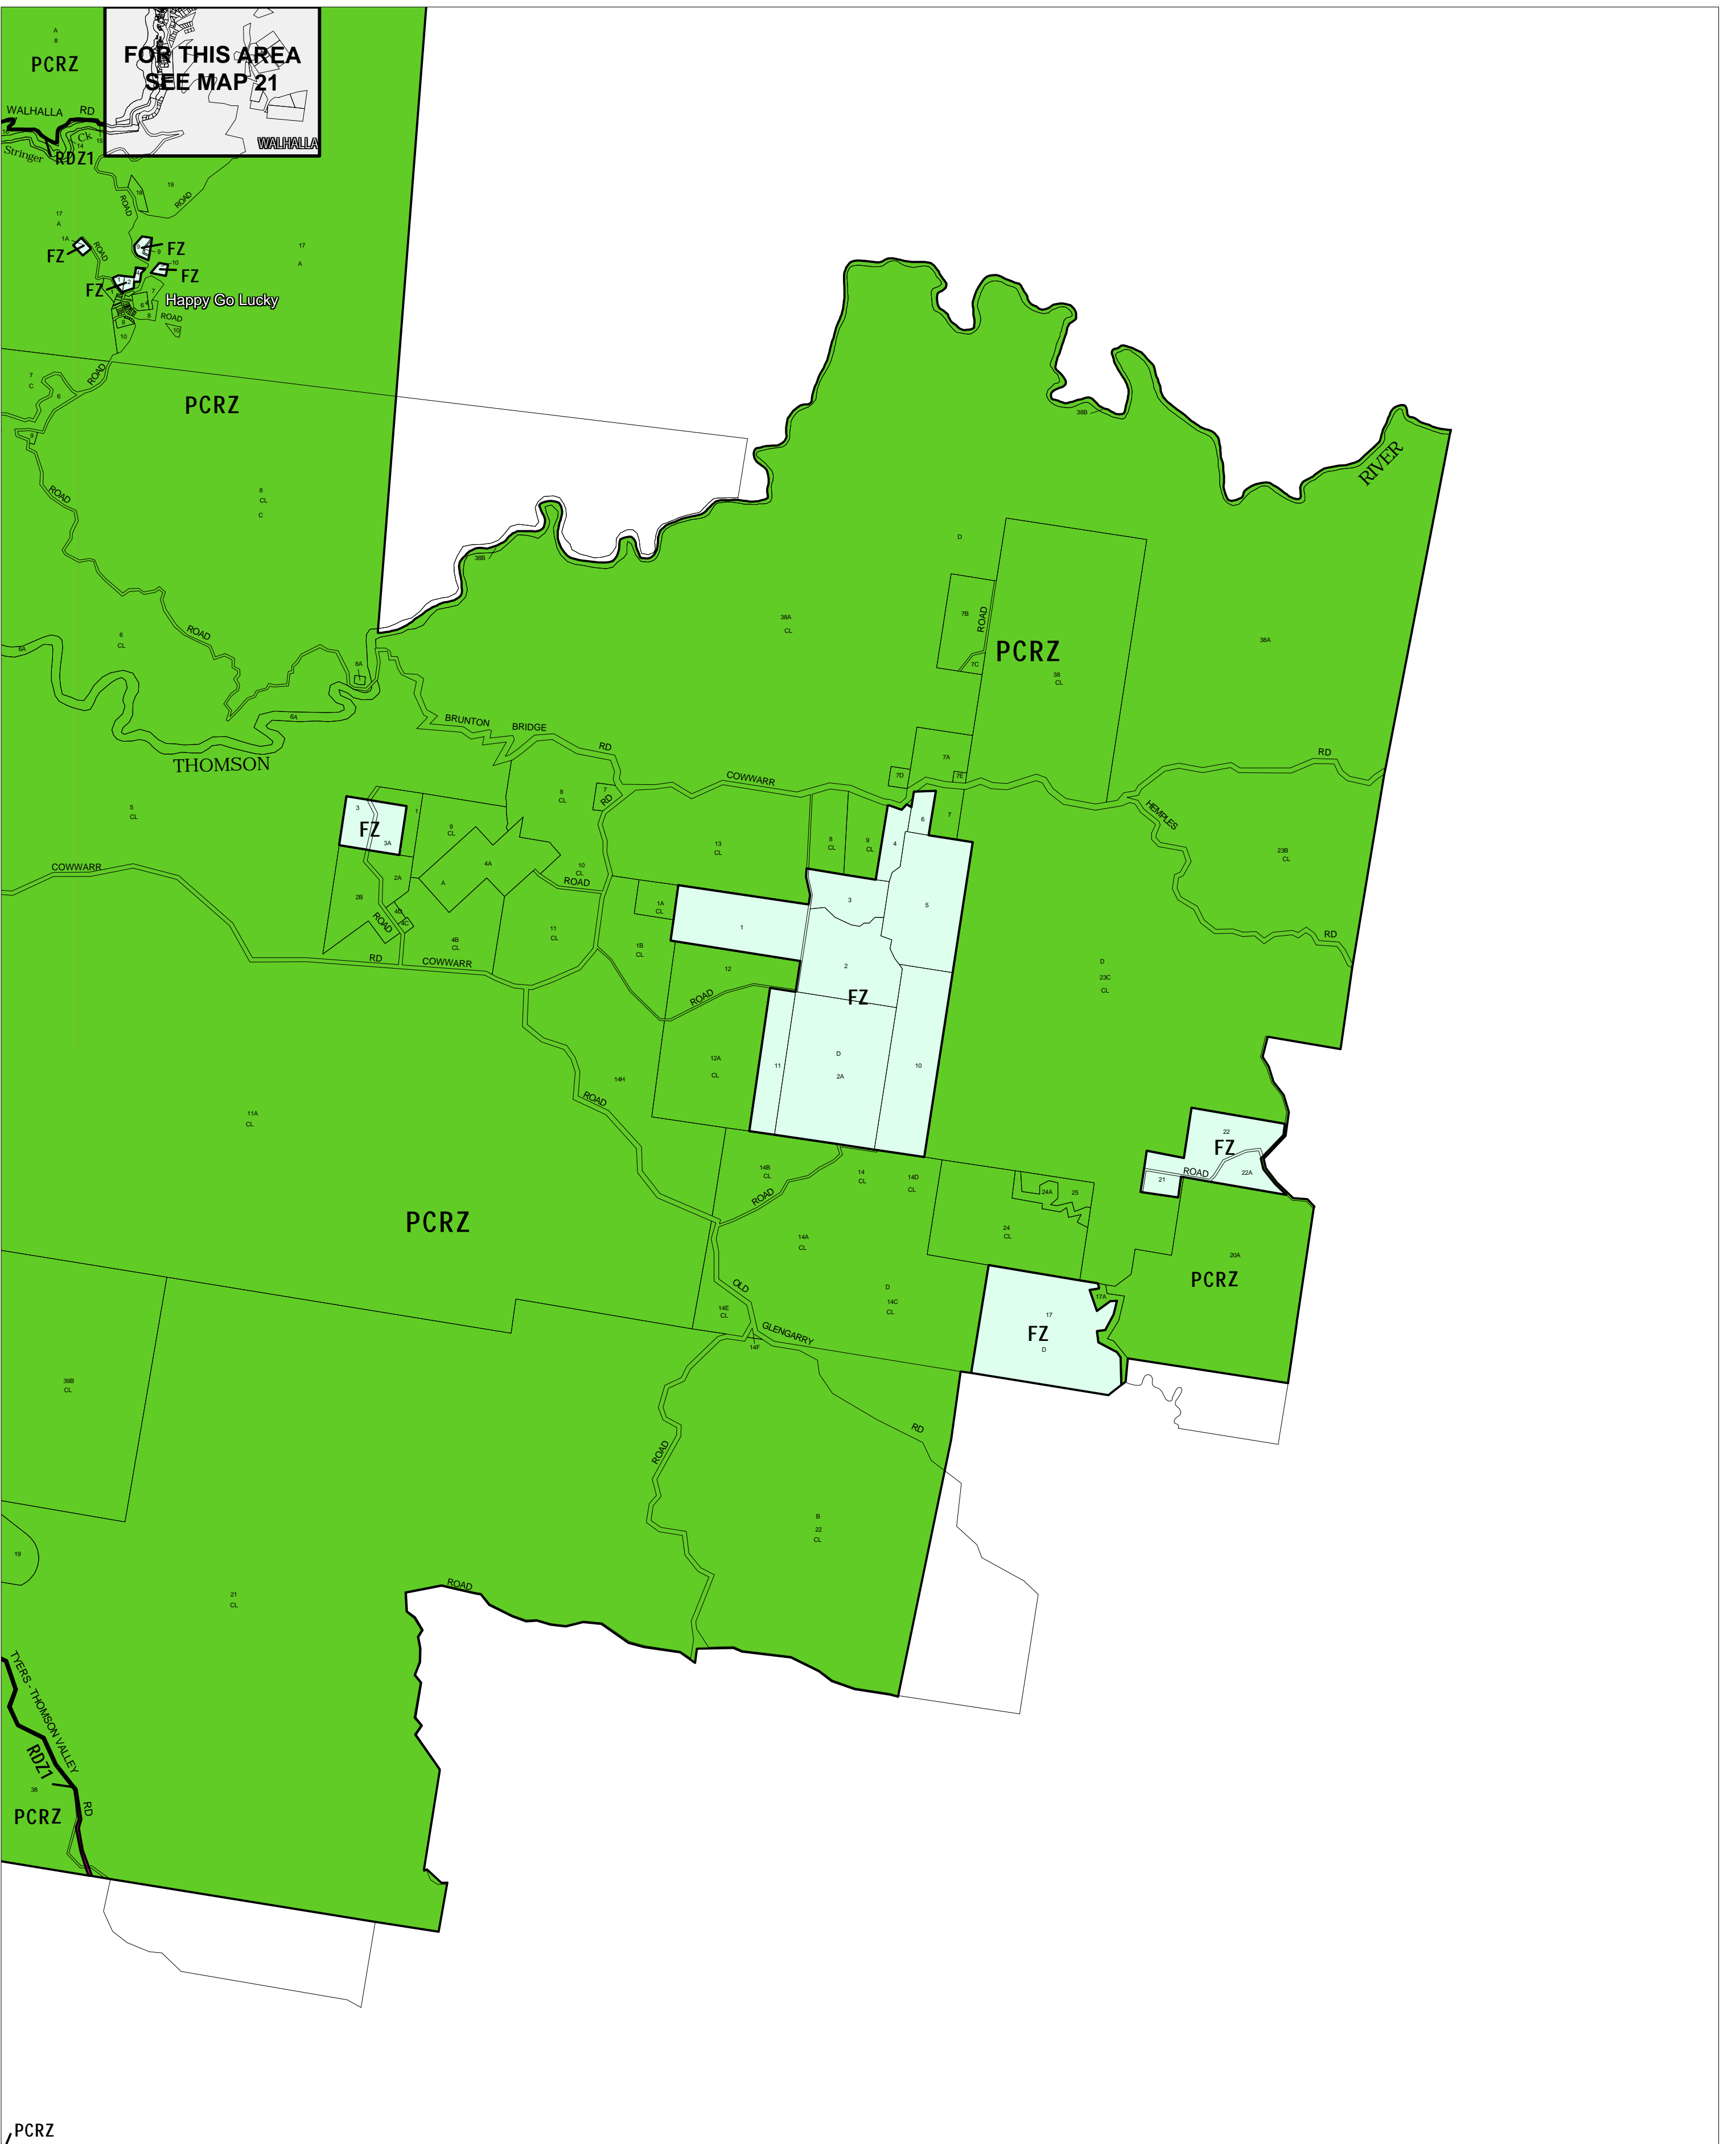

BAW BAW PLANNING SCHEME - LOCAL PROVISION

**FOR THIS AREA
SEE MAP 21**

PCRZ

Public Land	Public Conservation And Resource Zone
Rural	Road Zone Category 1
Special Purpose	Farming Zone
	Special Use Zone 1

AUSTRALIAN MAP GRID ZONE 55

THIS MAP INCORPORATES APPROVED ZONES AS AT: 15/03/06 AMENDMENT C35

Printed: 9/5/2006