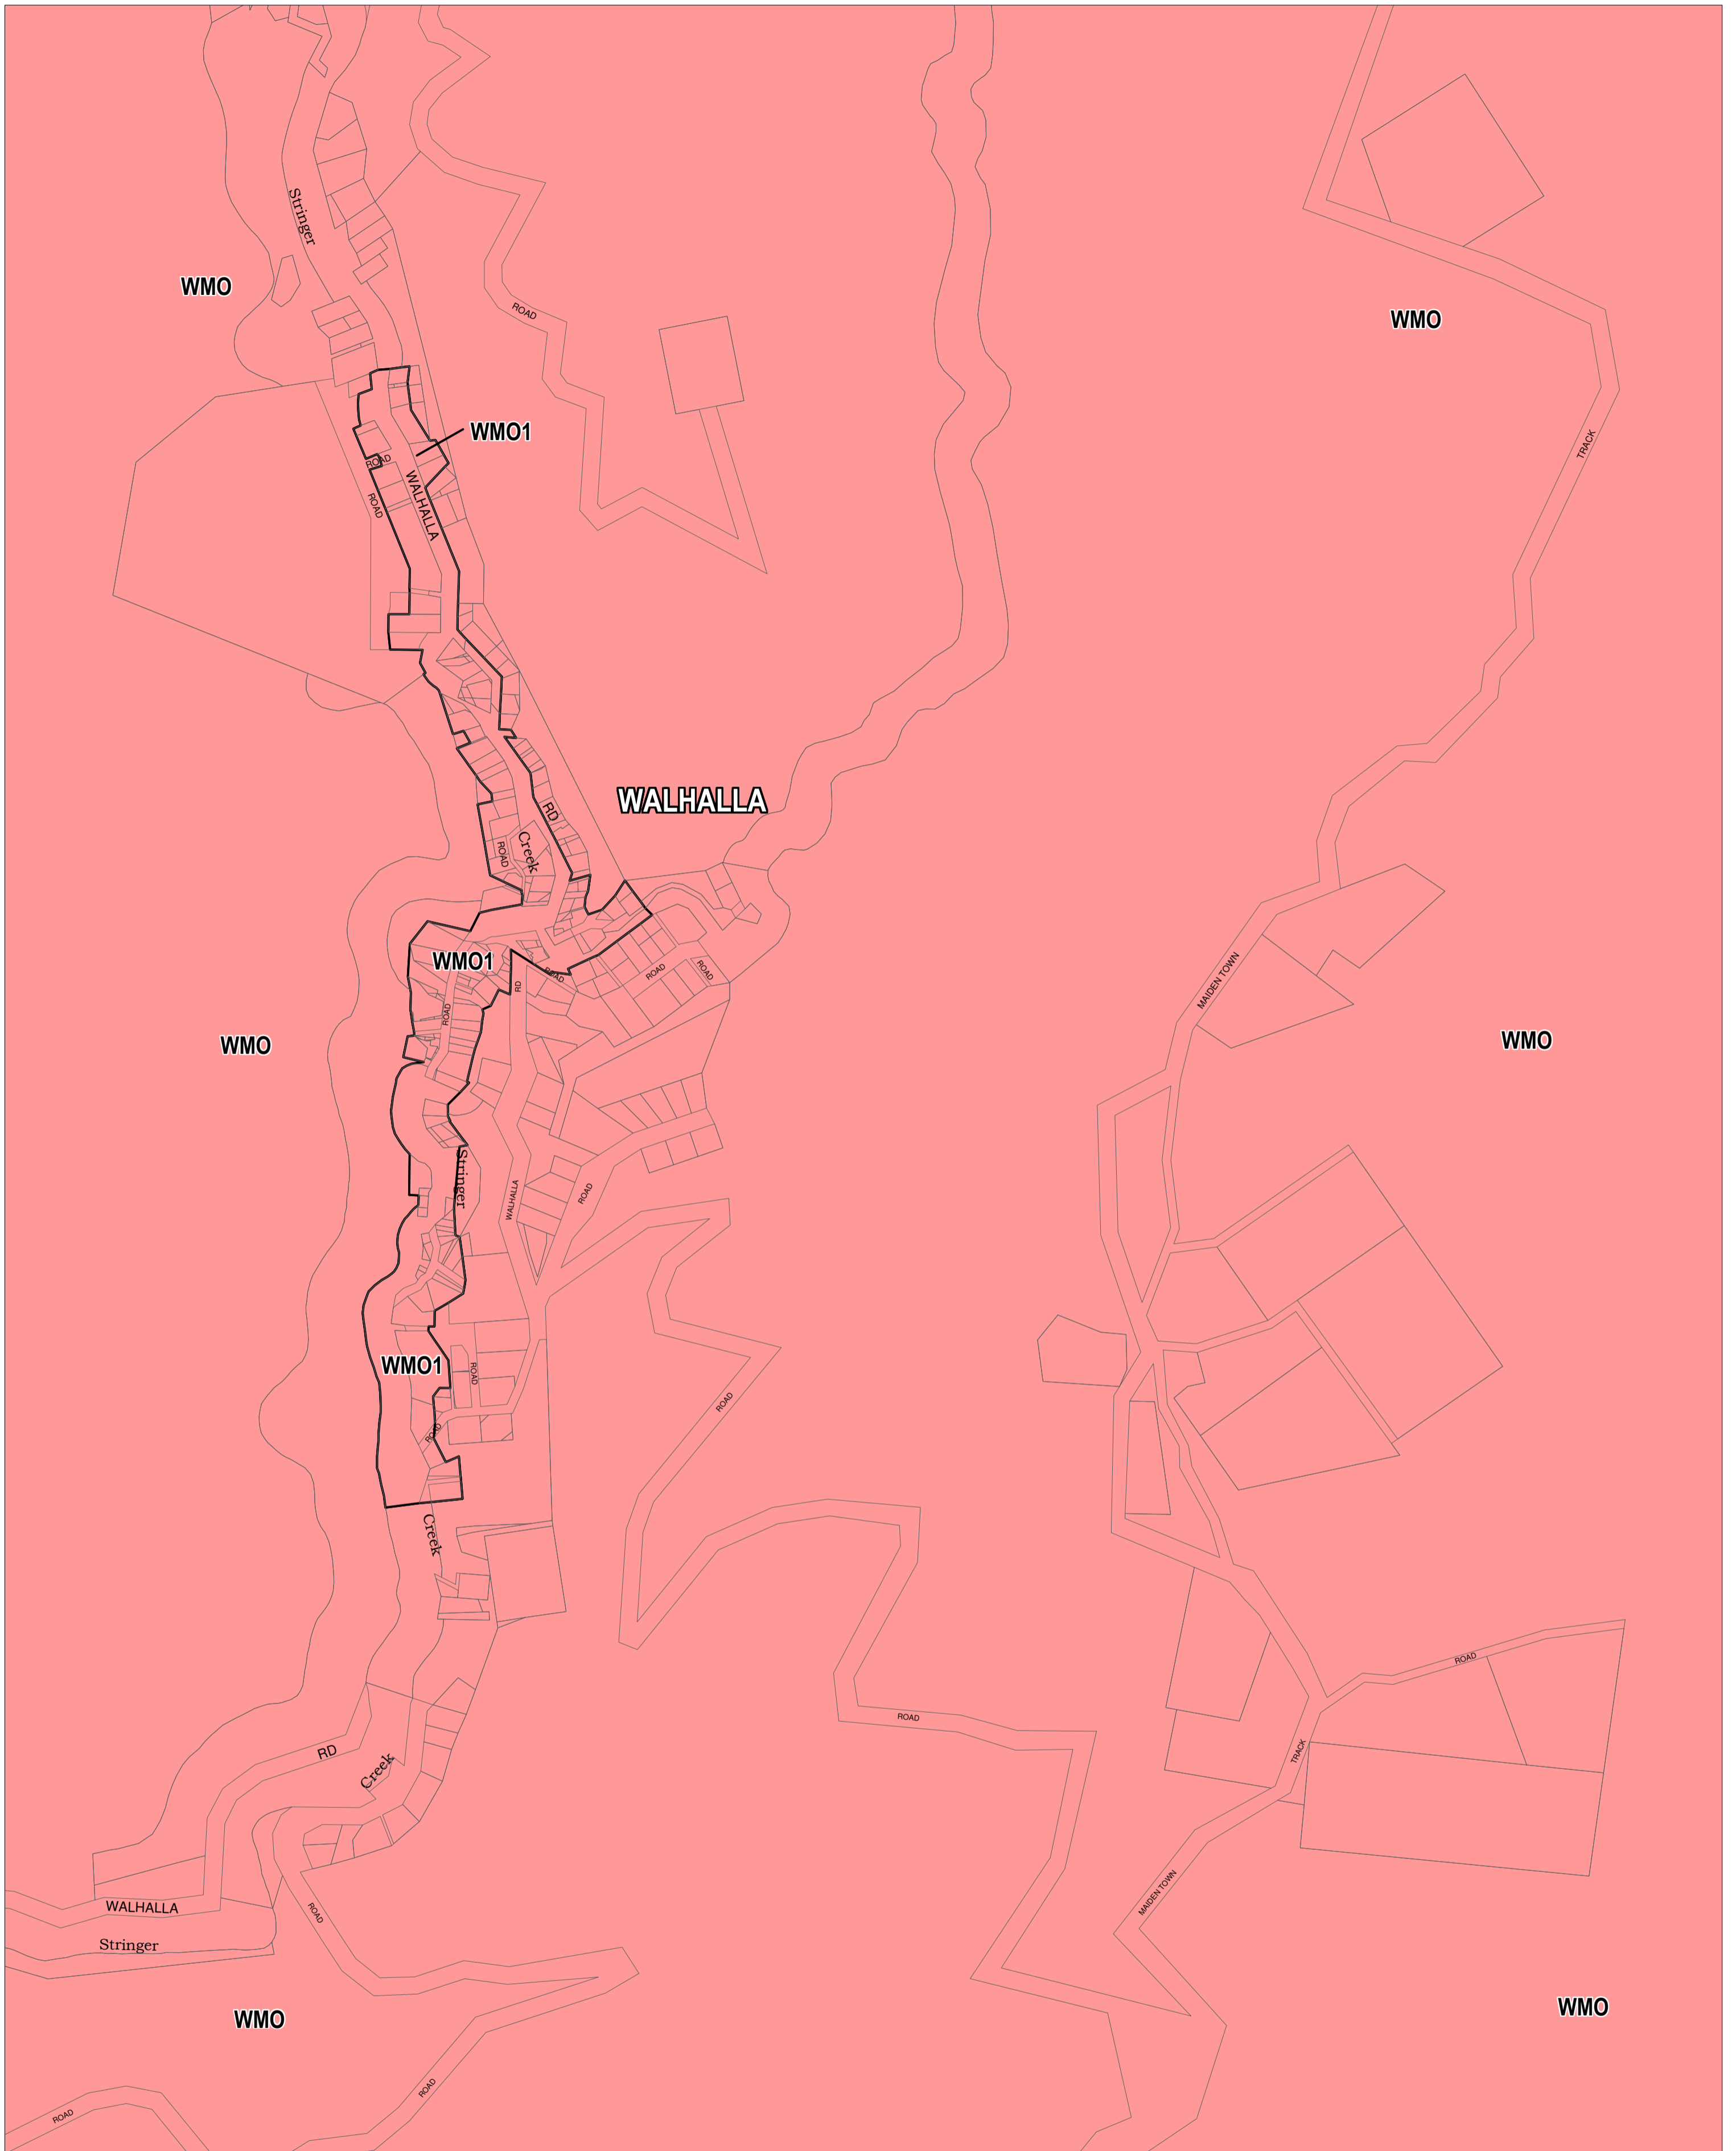

BAW BAW PLANNING SCHEME - LOCAL PROVISION

Overlays

- Bushfire Management Overlay (Bmo Or Wmo)
- Bushfire Management Overlay (Wmo1) - Schedule 1

100 0 100 200 300 400 500 m

AUSTRALIAN MAP GRID ZONE 55

INDEX TO ADJOINING METRIC SERIES MAP

1	2	4
5	6	8
9	10	11
12	13	14
15	16	18
19	20	22
23	24	26
27	28	30
31	32	34
35	36	38
39	40	42
43	44	46
47	48	49

Printed: 21/7/2015

AMENDMENT C110